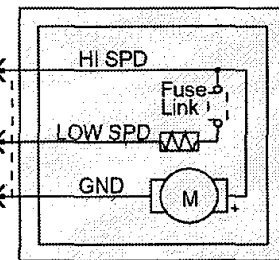

Hot at all times

BATTERY
JUNCTION
BOX (BJB)

POWERTRAIN
CONTROL
MODULE (PCM)

ENGINE
COOLING
FAN MOTOR

CE237 BN-WH C175B

CE201 VT

CE202 YE

CEC07 BN C1077

CEC08 GN-WH

GD164 BK-VT

Hot at all times

BATTERY
JUNCTION
BOX (BJB)

SBB16
VT-RD

LOW SPEED
FAN CONTROL
RELAY

F17
30A

HIGH SPEED
FAN CONTROL
RELAY

PCM
POWER
RELAY

F14
10A

SBB17
RD

SBB14
BN-RD

POWERTRAIN
CONTROL
MODULE (PCM)

CE237 BN-WH

C175B
38

PCMRC