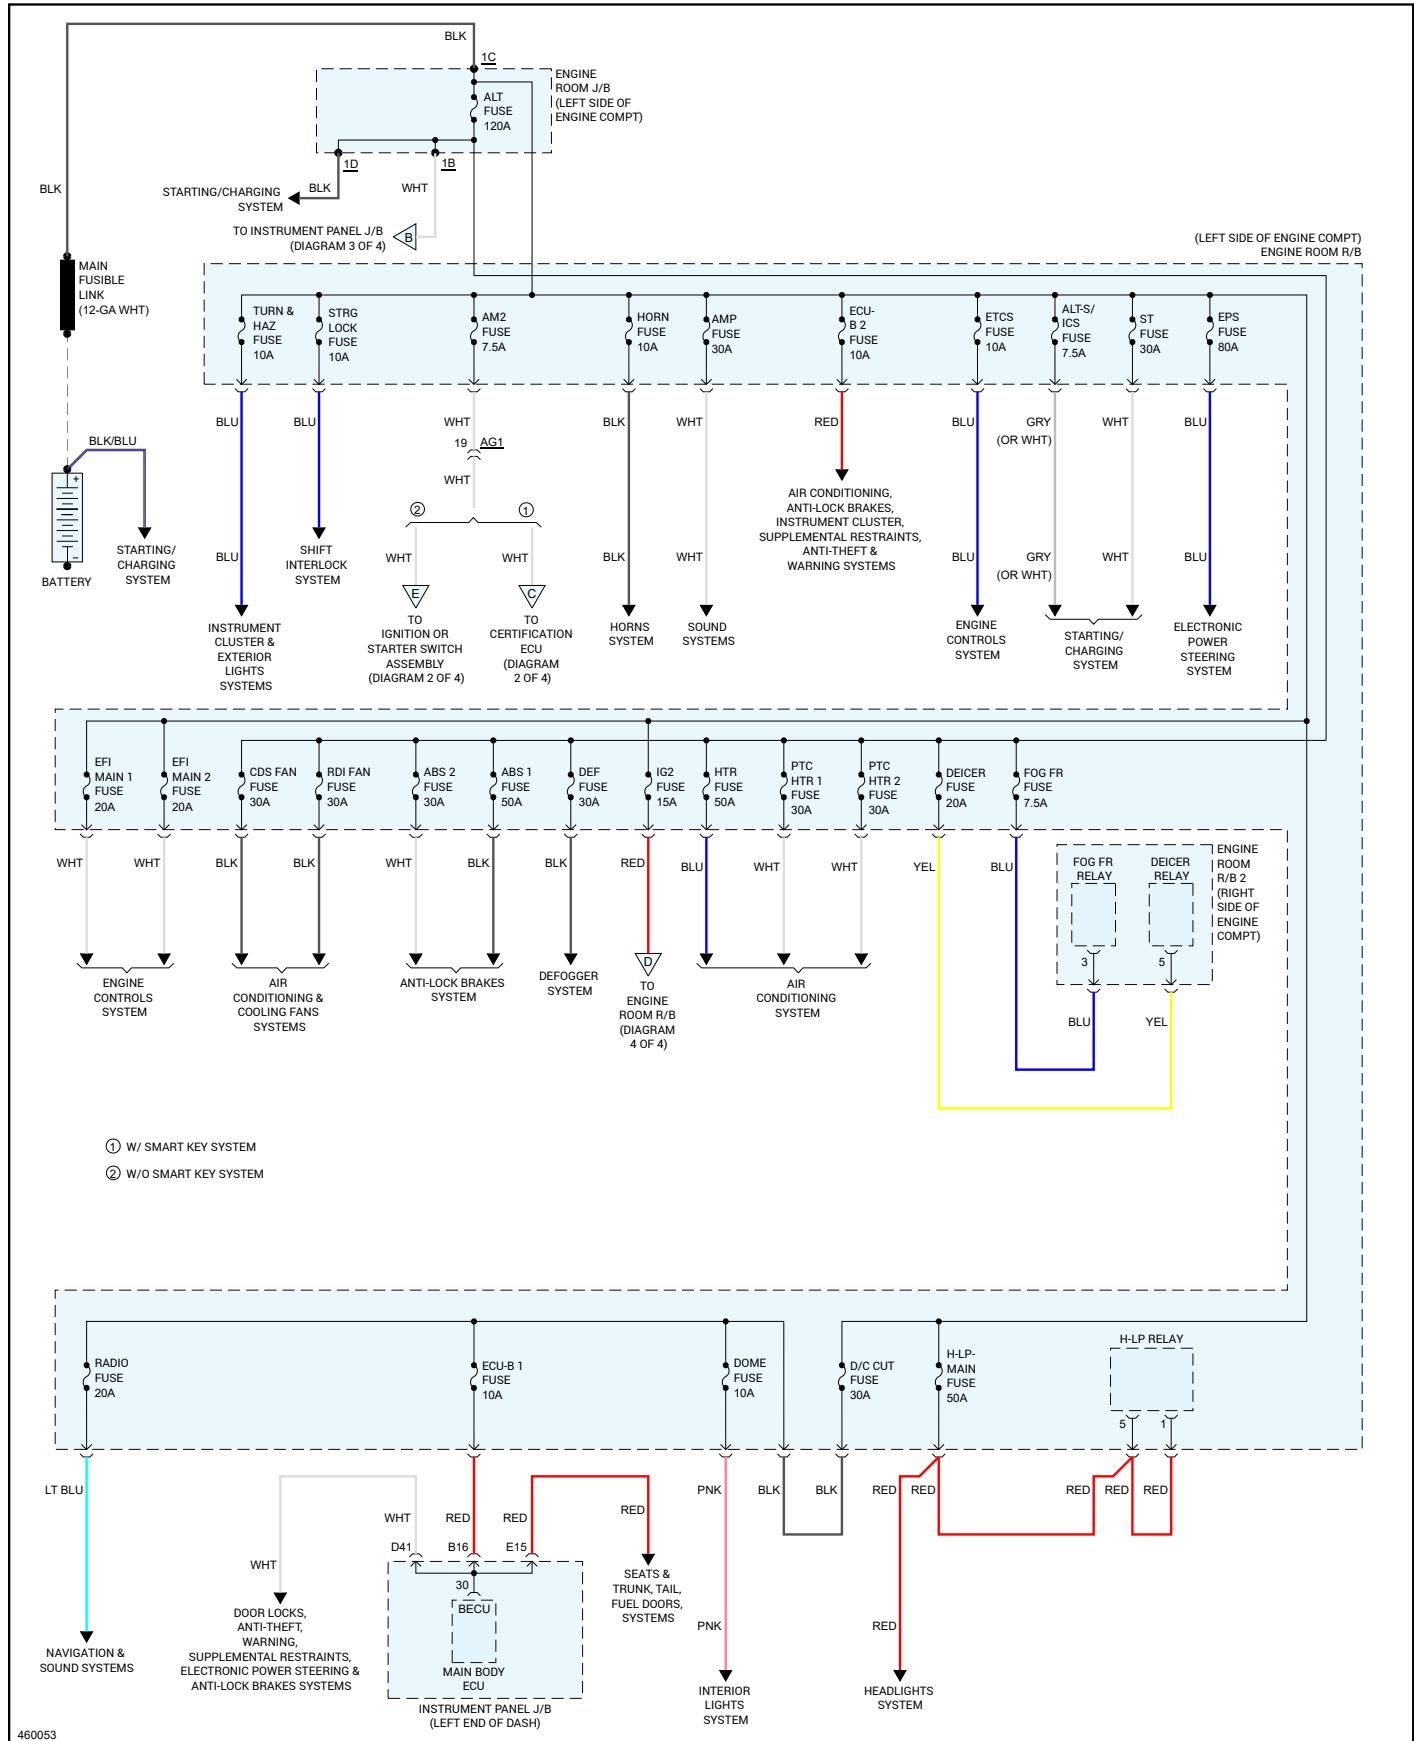

2015 Toyota Truck RAV4 4WD L4-2.5L (2AR-FE) - 2T3DFREV6FW352397

Vehicle > Power and Ground Distribution > Diagrams > Electrical - Interactive Color (Non OE)

Power Distribution - Page 1 of 4

2015 Toyota Truck RAV4 4WD L4-2.5L (2AR-FE) - 2T3DFREV6FW352397

Vehicle > Power and Ground Distribution > Diagrams > Electrical - Interactive Color (Non OE)

Power Distribution - Page 2 of 4