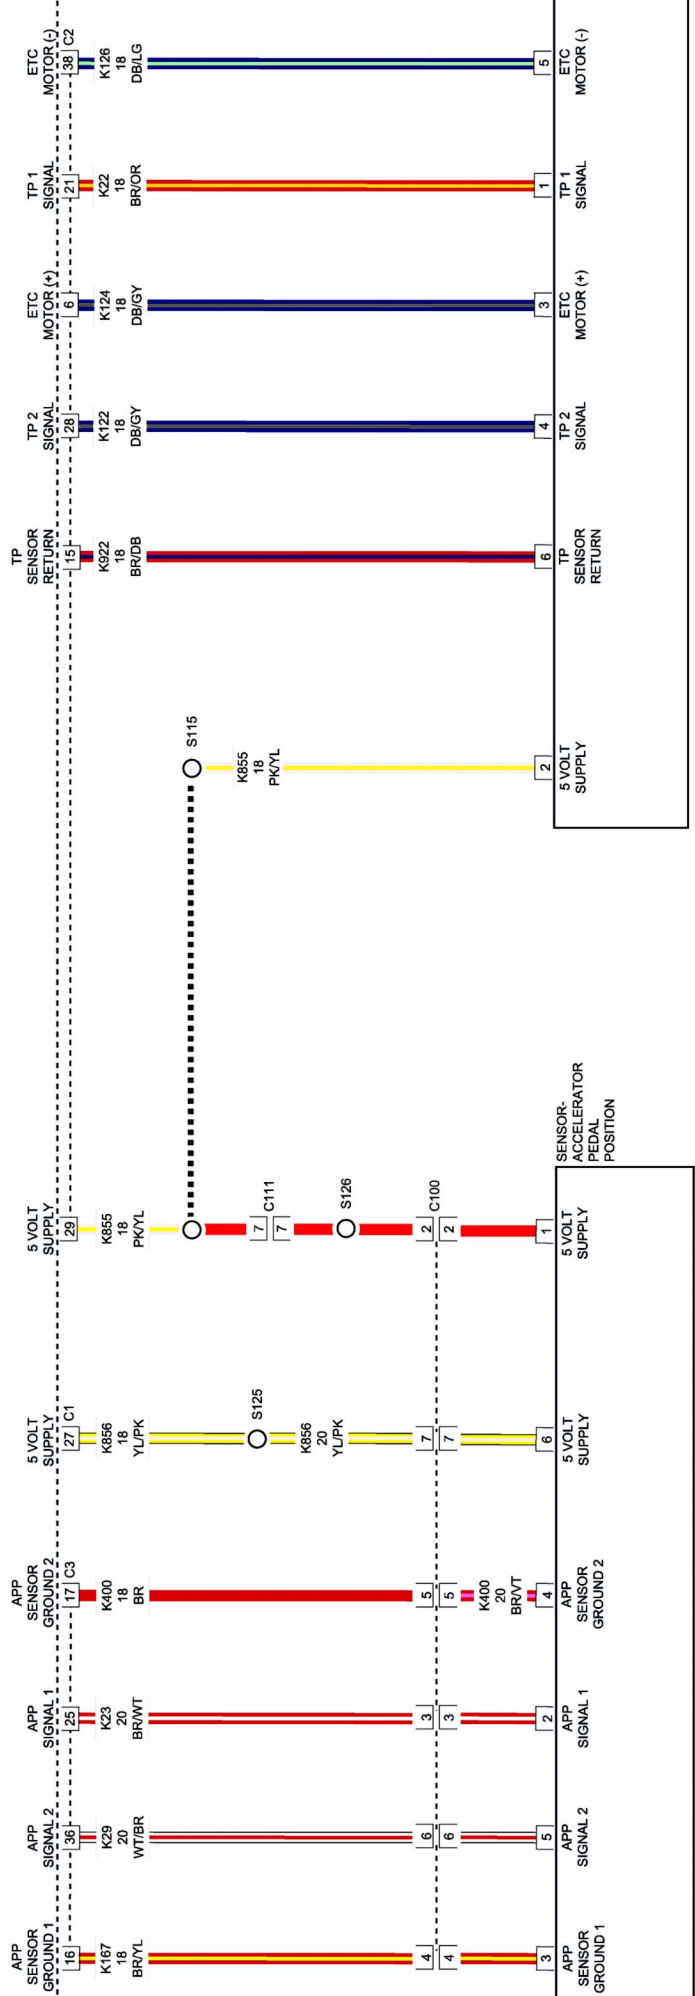

MODULE- POWERTRAIN CONTROL

THROTTLE BODY