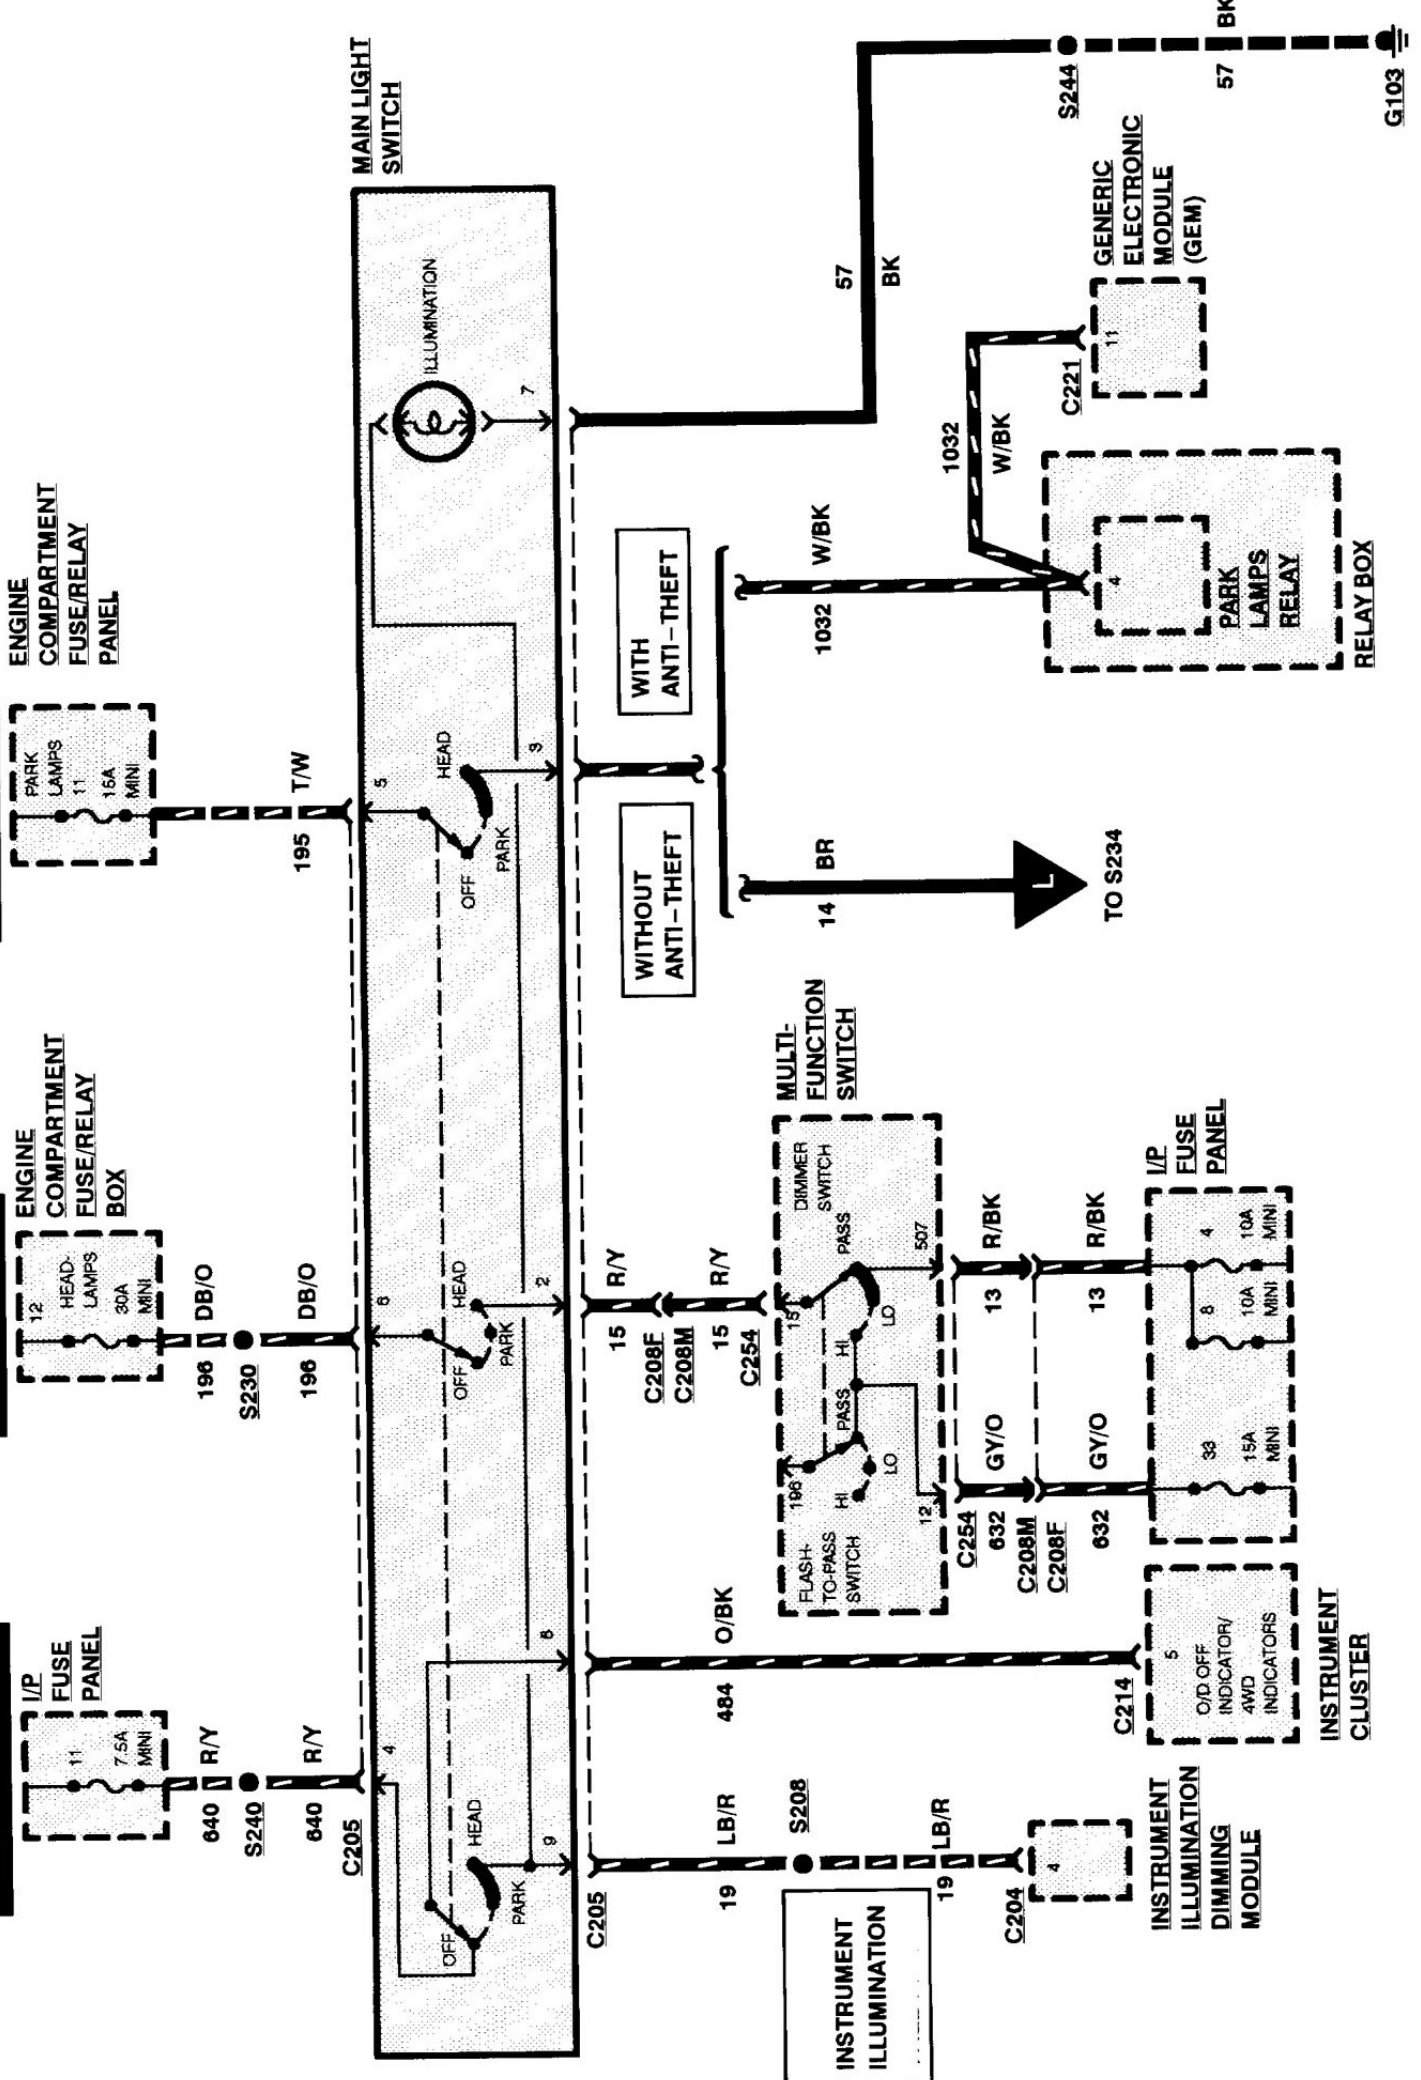

HOT IN START OR RUN

HOT AT ALL TIMES

HOT AT ALL TIMES

FROM MAIN LIGHT SWITCH

* WITHOUT REMOTE ANTI - THEFT PERSONALITY MODULE