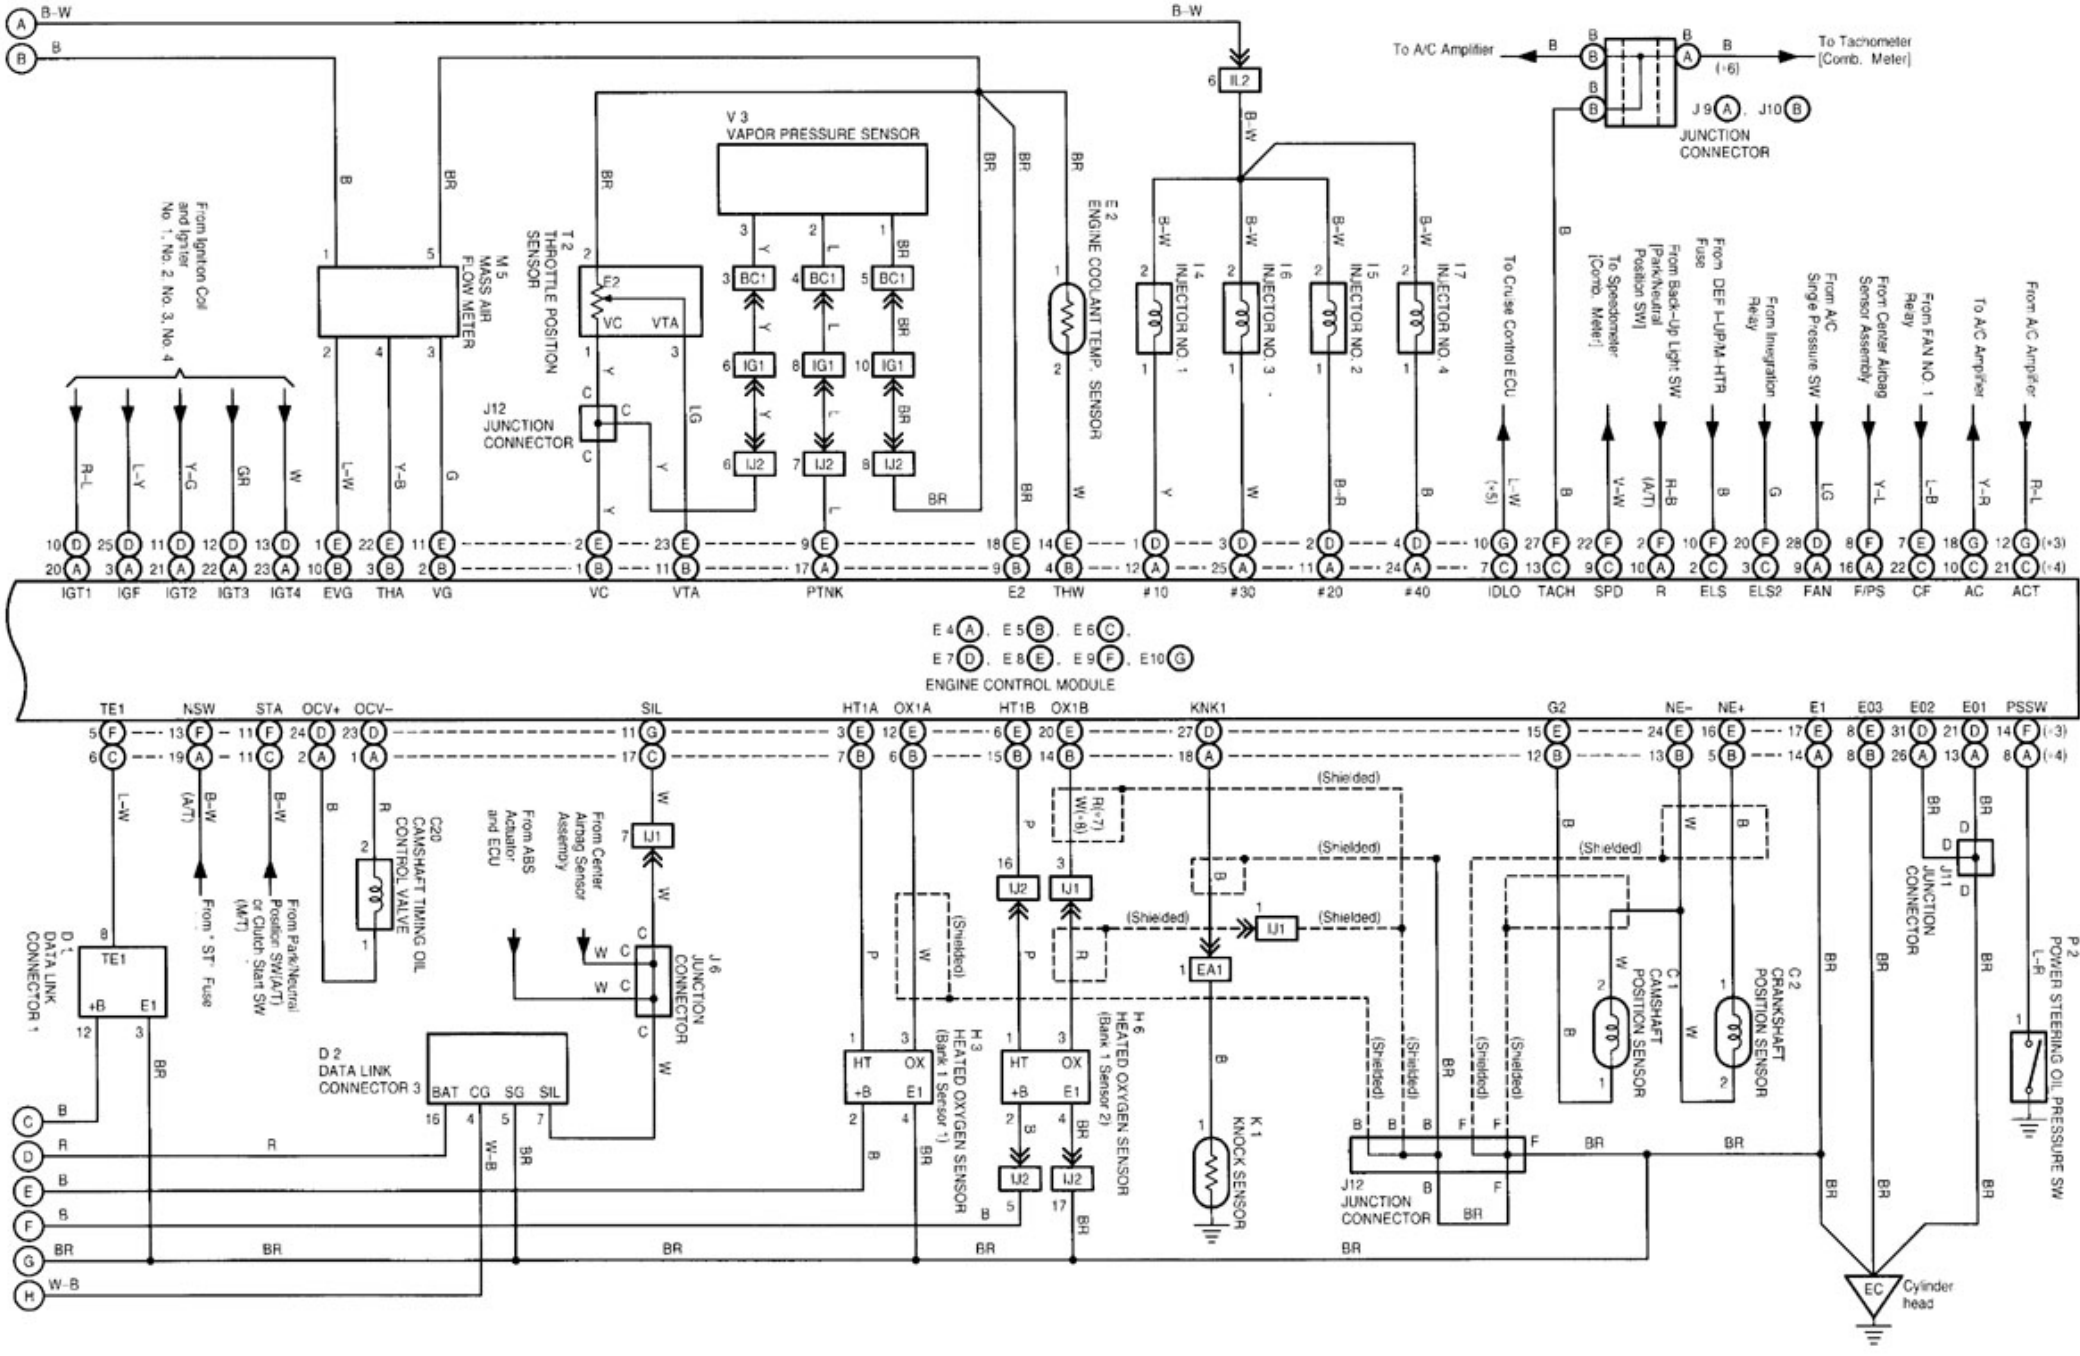

- * 1 : TMMC Made
- * 2 : NUMMI Made
- * 3 : 4A/T
- * 4 : 3A/T, M/T

- 3 : 4A/T
- 4 : 3A/T, M/T
- 5 : w/ Cruise Control
- 6 : w/ Tachometer
- 7 : TMMC Made
- 8 : NUMMI Made

P2
POWER STEERING OIL PRESSURE SW

EC
Cylinder head