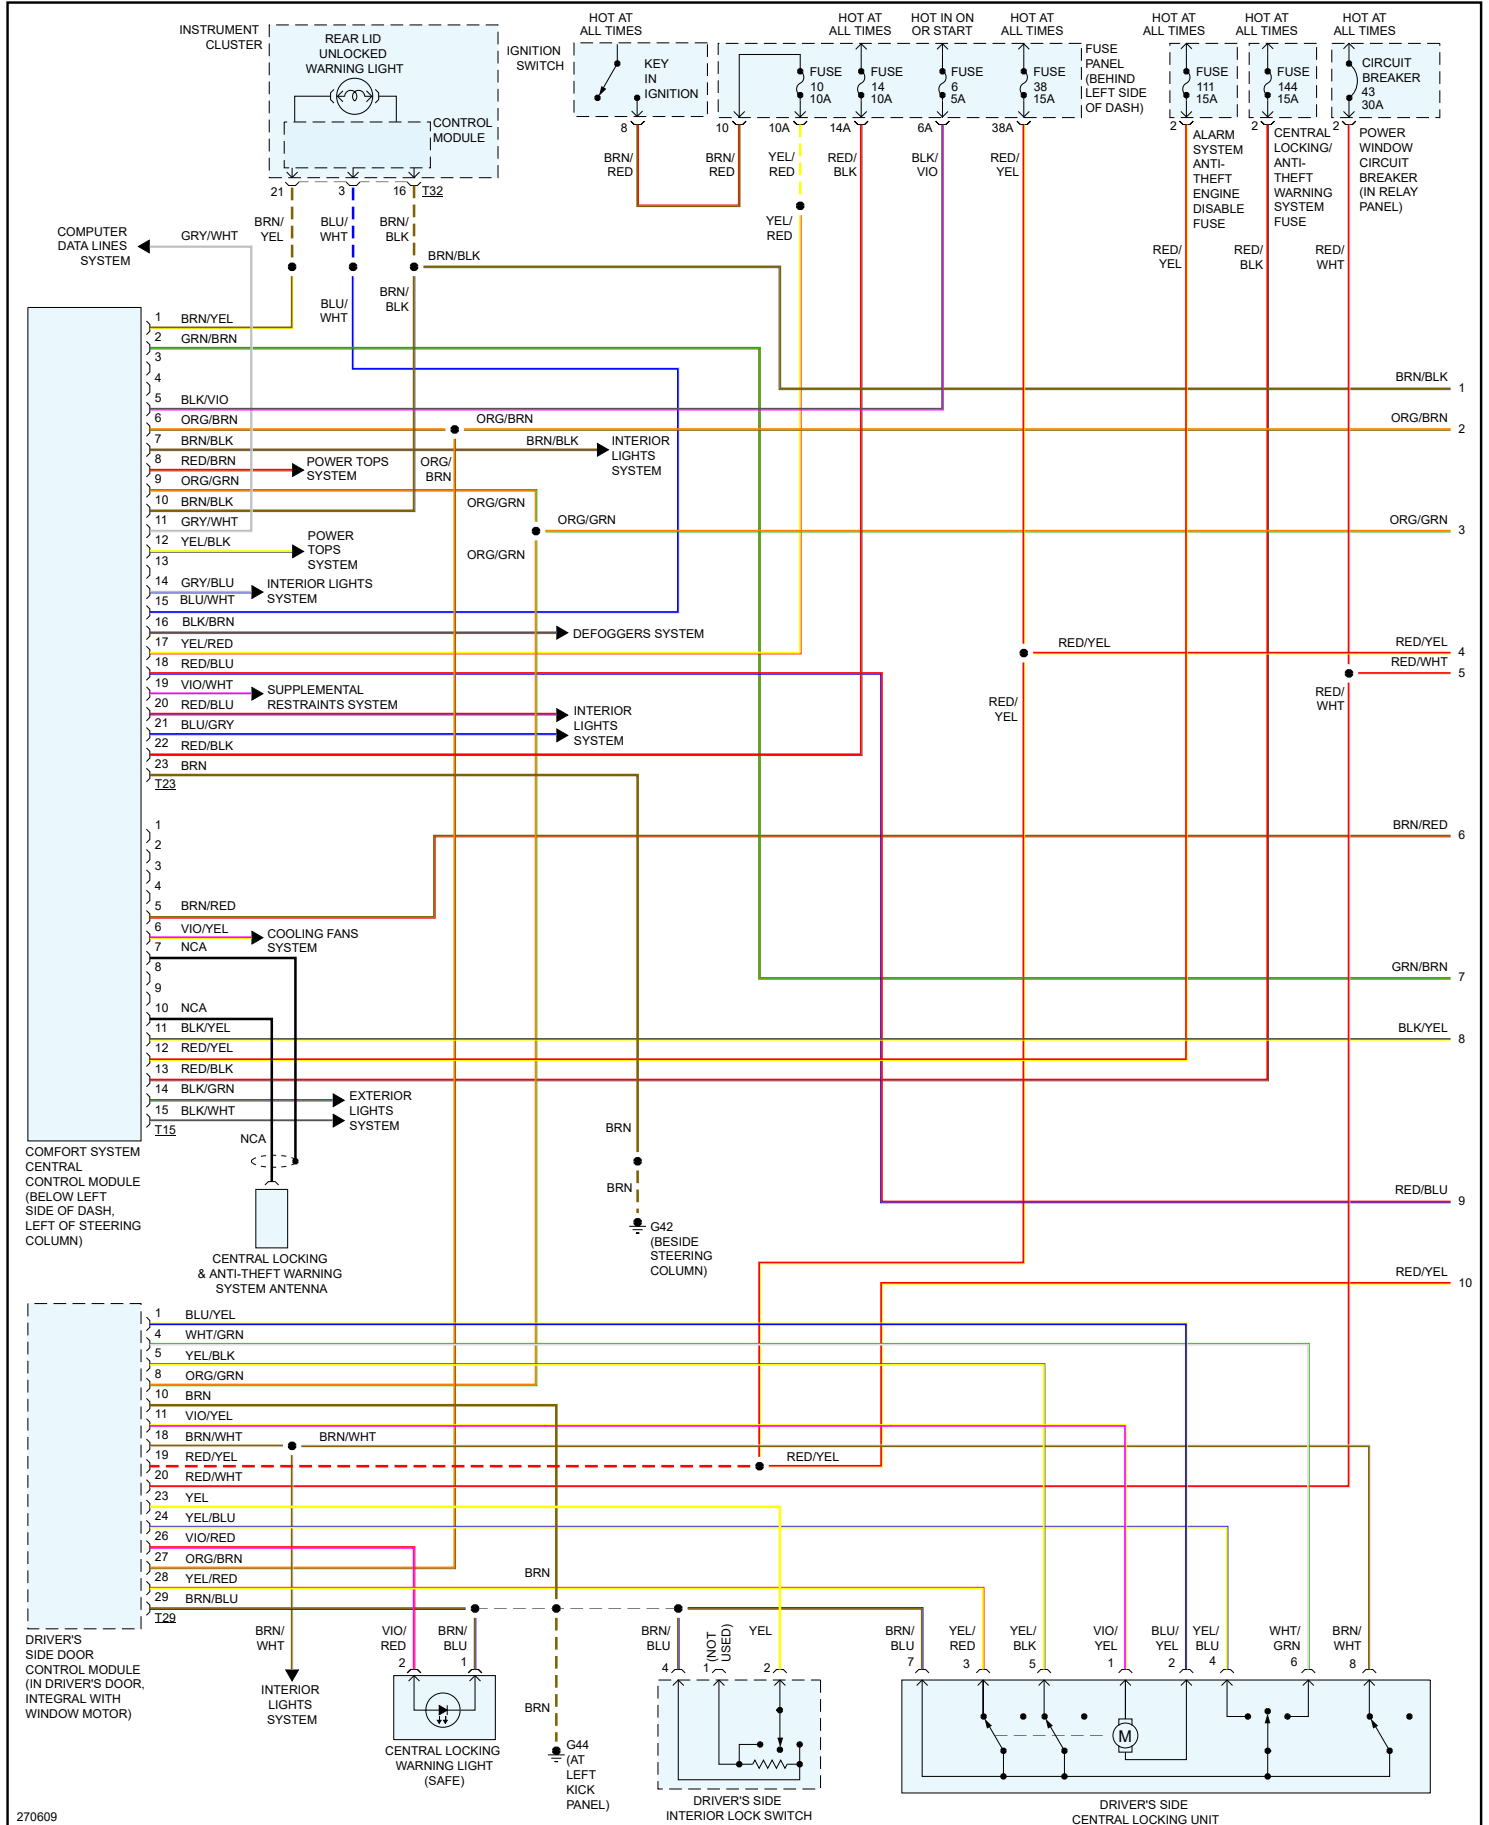

2007 Volkswagen New Beetle (1C1) L5-2.5L (BPR)

Vehicle > Body and Frame > Locks > Power Locks > Diagrams > Electrical - Interactive Color (Non OE)

Door Locks - Except Convertible - Page 1 of 2

2007 Volkswagen New Beetle (1C1) L5-2.5L (BPR)

Vehicle > Body and Frame > Locks > Power Locks > Diagrams > Electrical - Interactive Color (Non OE)

Door Locks - Except Convertible - Page 2 of 2