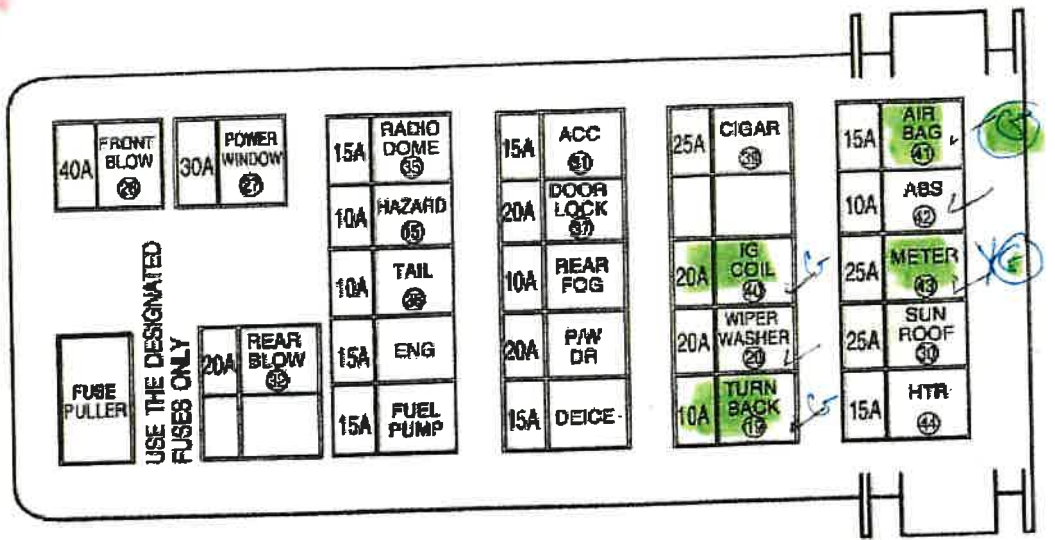

2004 Suzuki Truck Grand Vitara 2WD V6-2.5L

Vehicle > Power and Ground Distribution > Diagrams > Electrical - Interactive Color (Non OE)

Power Distribution - Page 1 of 1

183139

Complete Auto

614-821-399

Hot All times

Hot on in ON OR START

[Close Window] [Print Window]