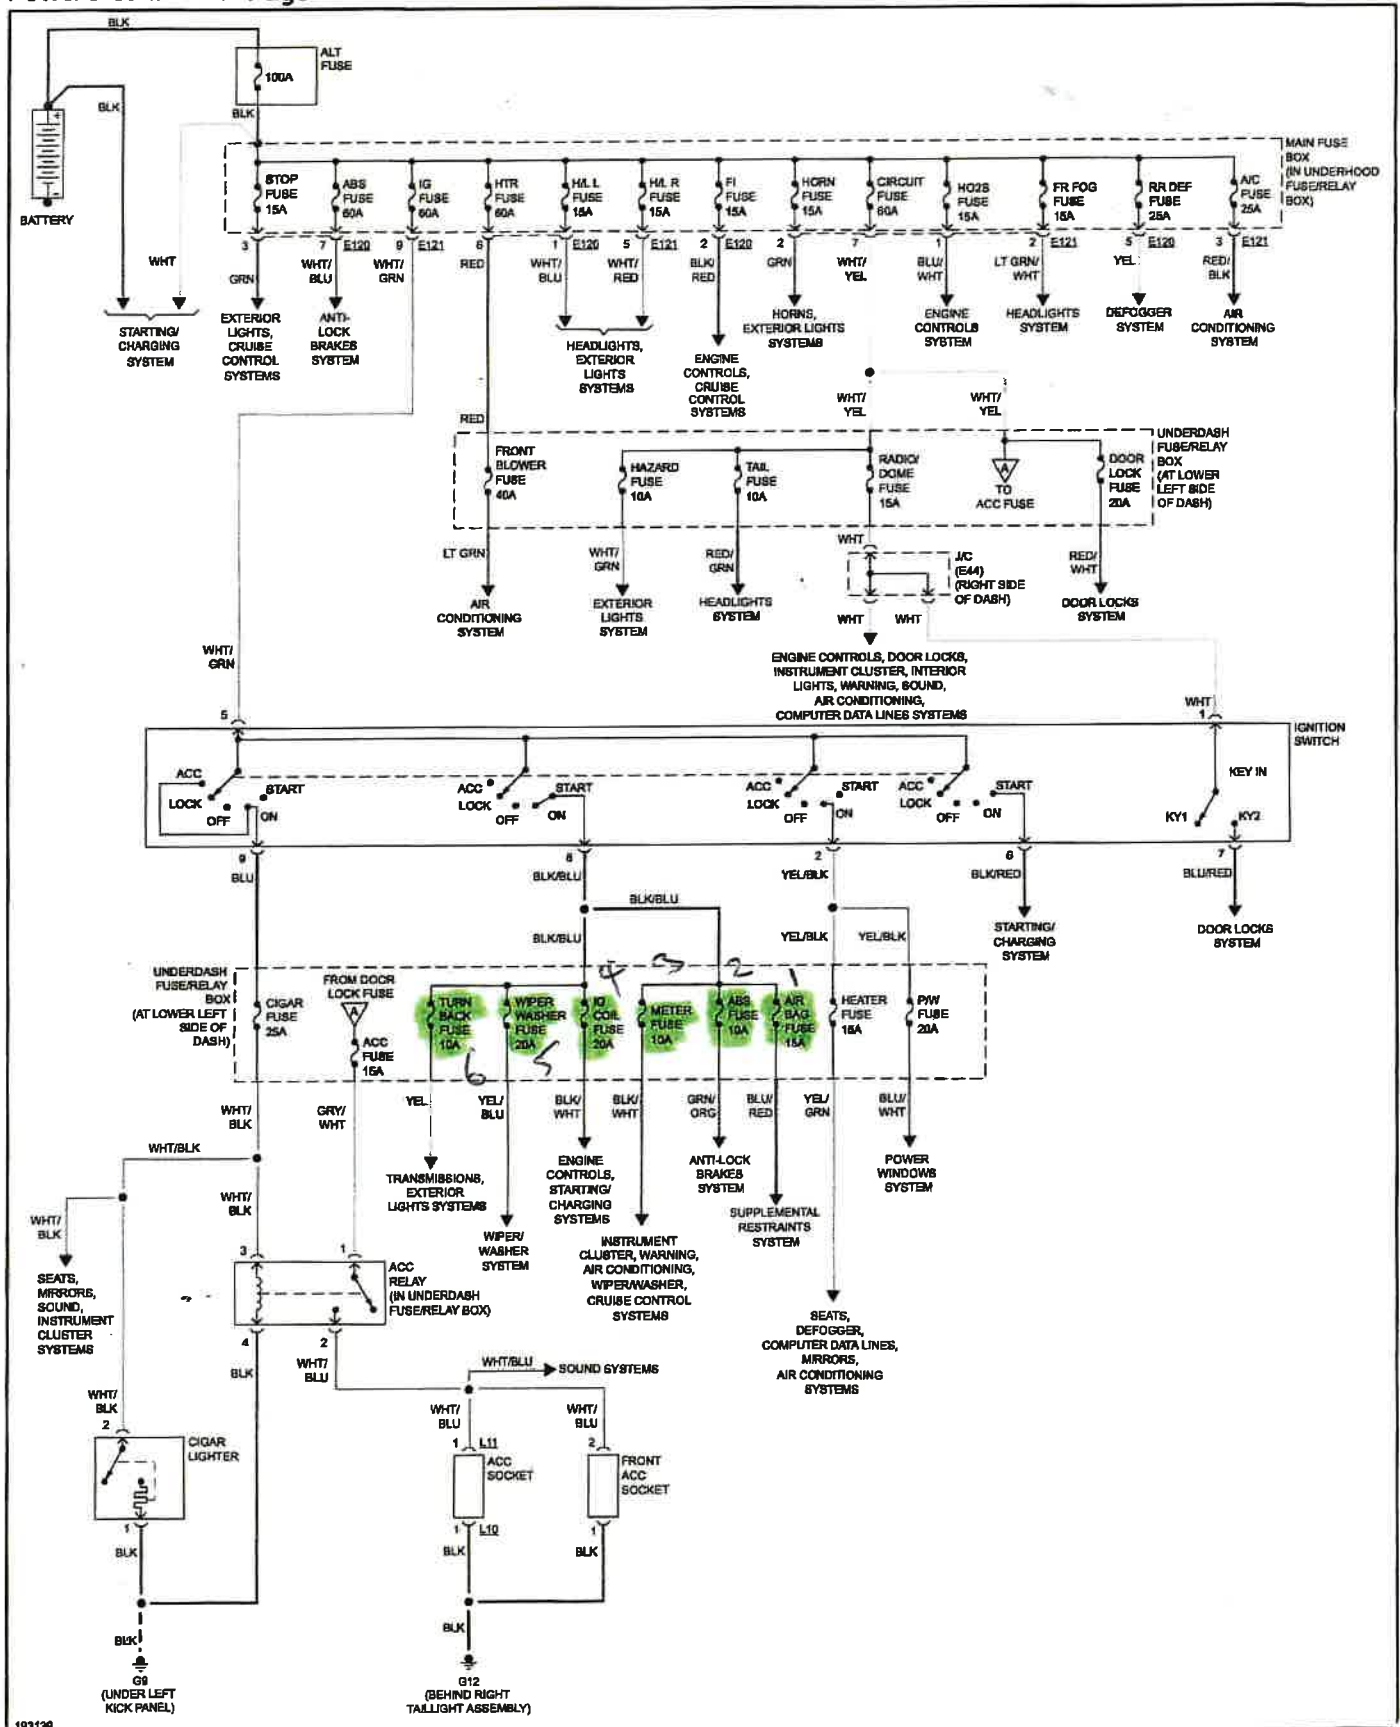

2004 Suzuki Truck Grand Vitara 2WD V6-2.5L

Vehicle > Power and Ground Distribution > Diagrams > Electrical - Interactive Color (Non OE)

Power Distribution - Page 1 of 1

183139

Complete Auto

614-821-399

Hot All times

Hot on in ON OR START

[Close Window] [Print Window]