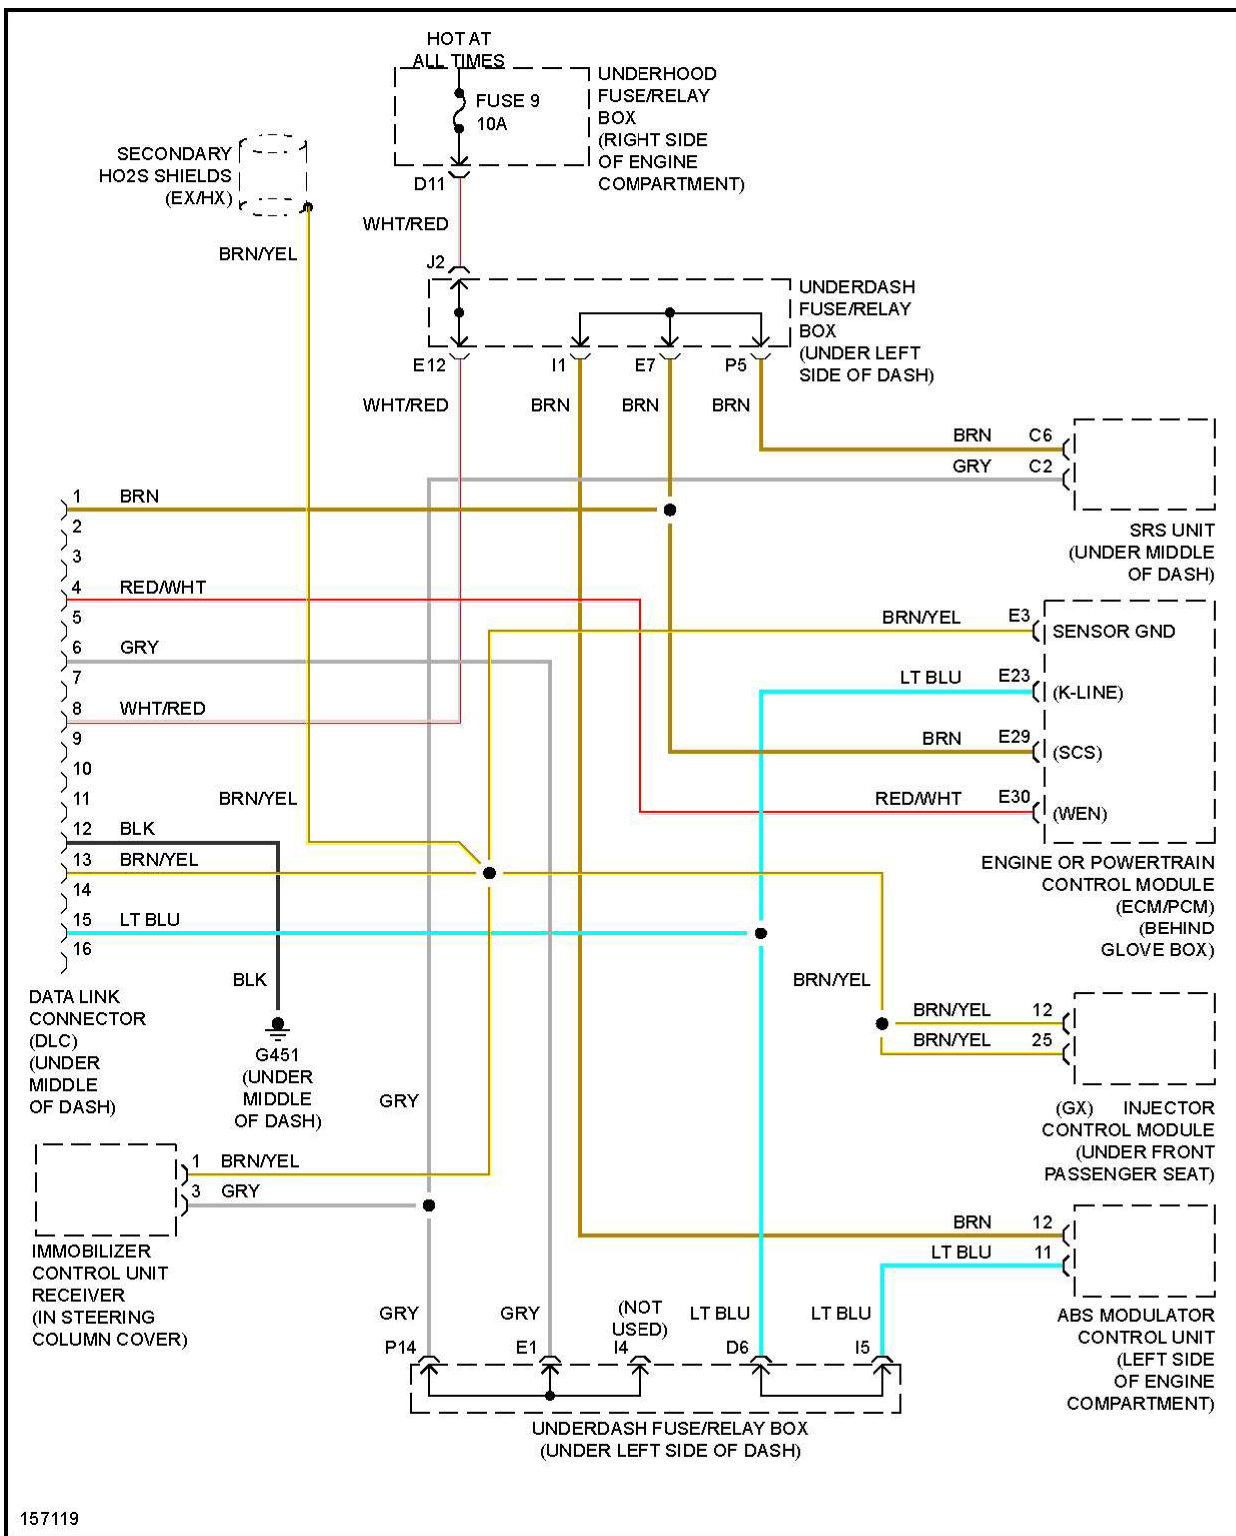

2002 Honda Civic LX

SYSTEM WIRING DIAGRAMS

Fig. 17: Computer Data Lines, Except Hatchback

157119