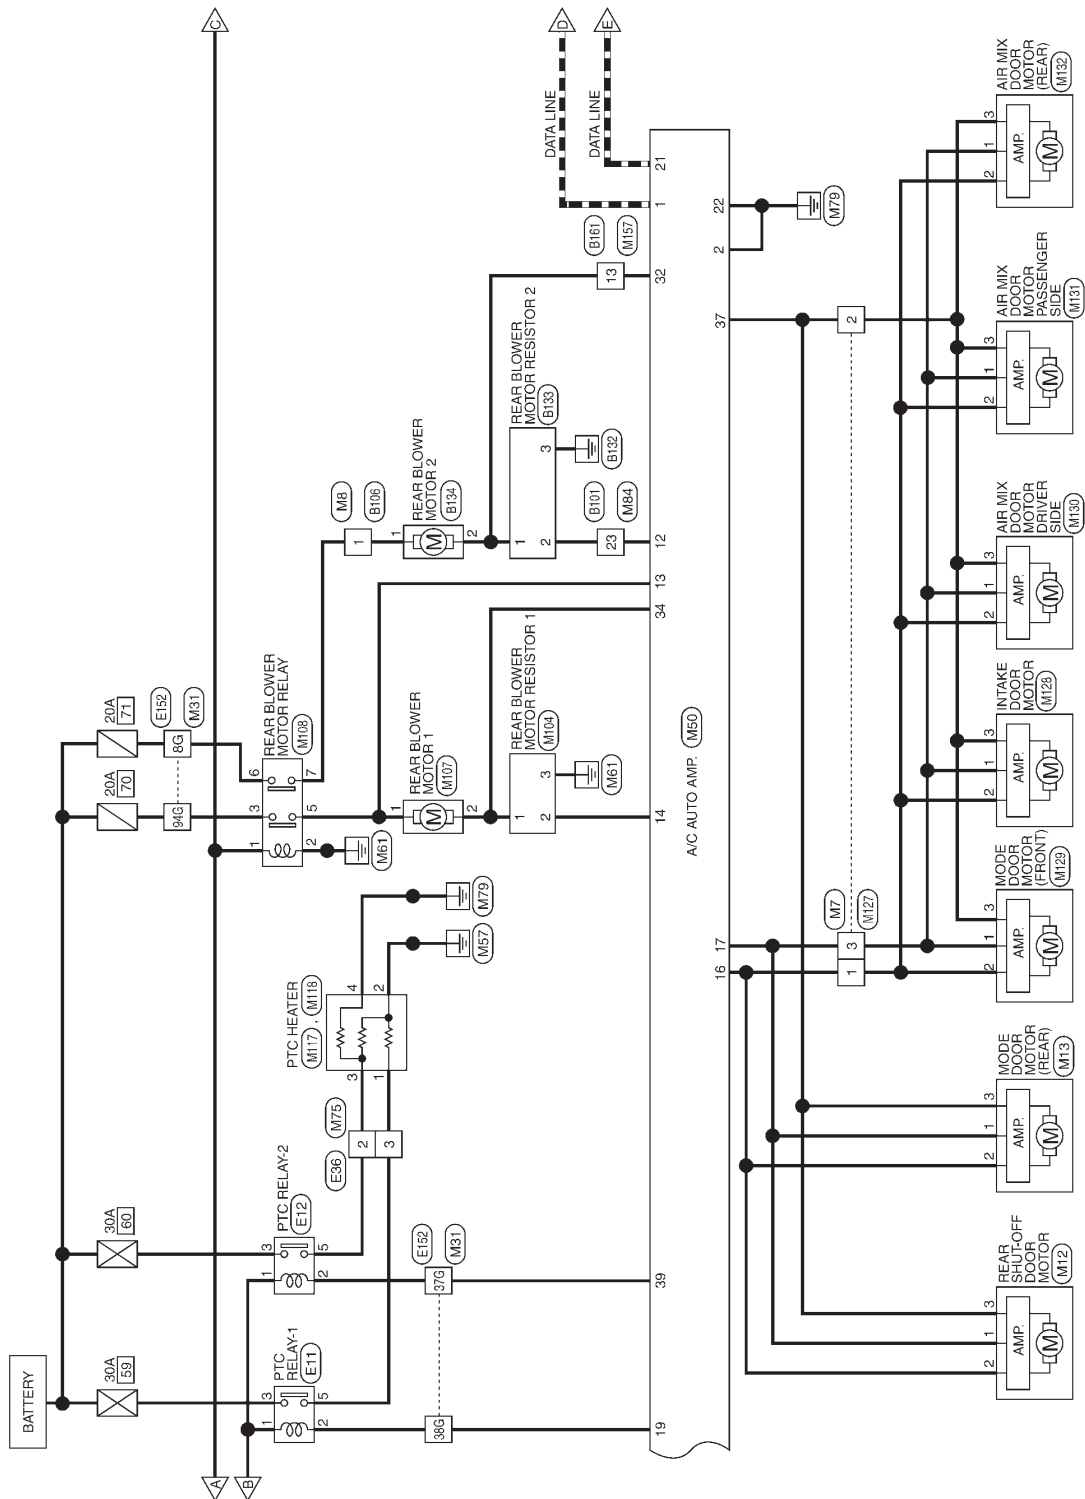

## WIRING DIAGRAM

#### Wiring Diagram

INFOID:000000009176806

ABIWA0332GB

A  
B  
C  
D  
E  
F  
G  
H  
HAC  
J  
K  
L  
M  
N  
O  
P

# AUTOMATIC AIR CONDITIONING SYSTEM

[AUTOMATIC AIR CONDITIONING]

< WIRING DIAGRAM >

AAIWA0128GB