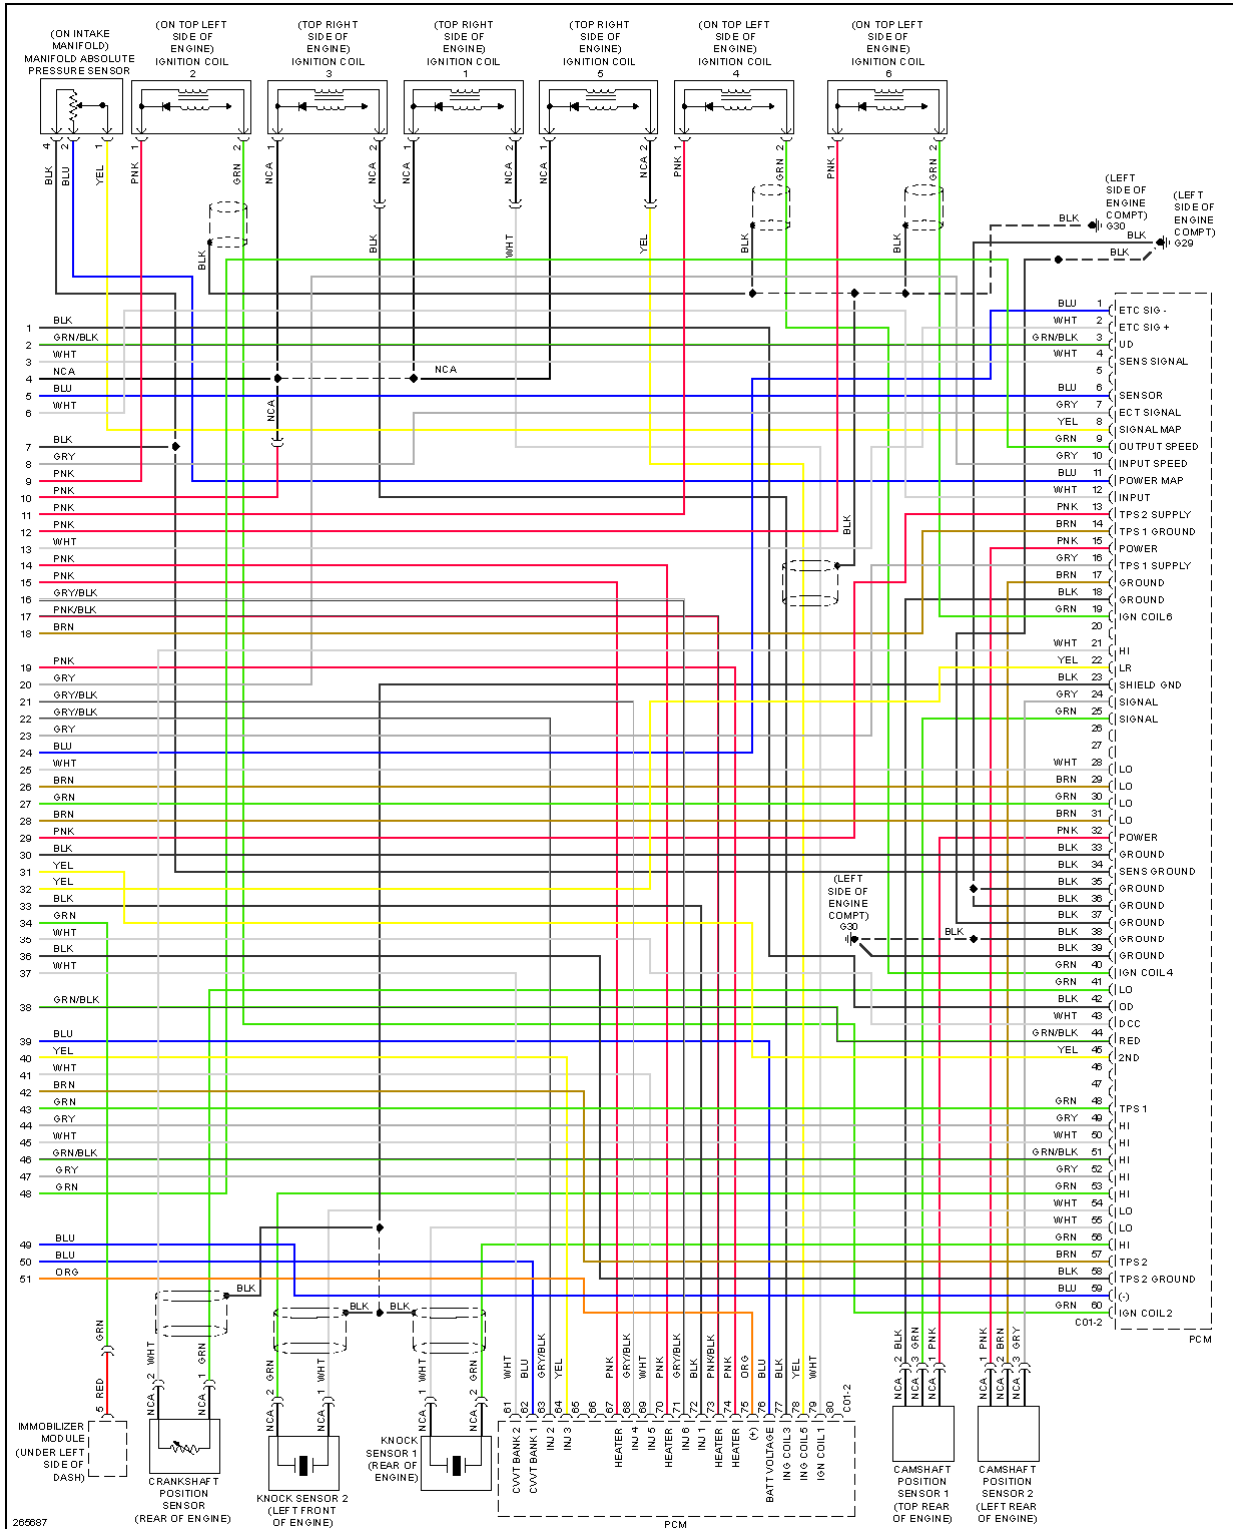

2008 Kia Sedona

2008 SYSTEM WIRING DIAGRAMS Kia - Sedona

cardiaqn.com