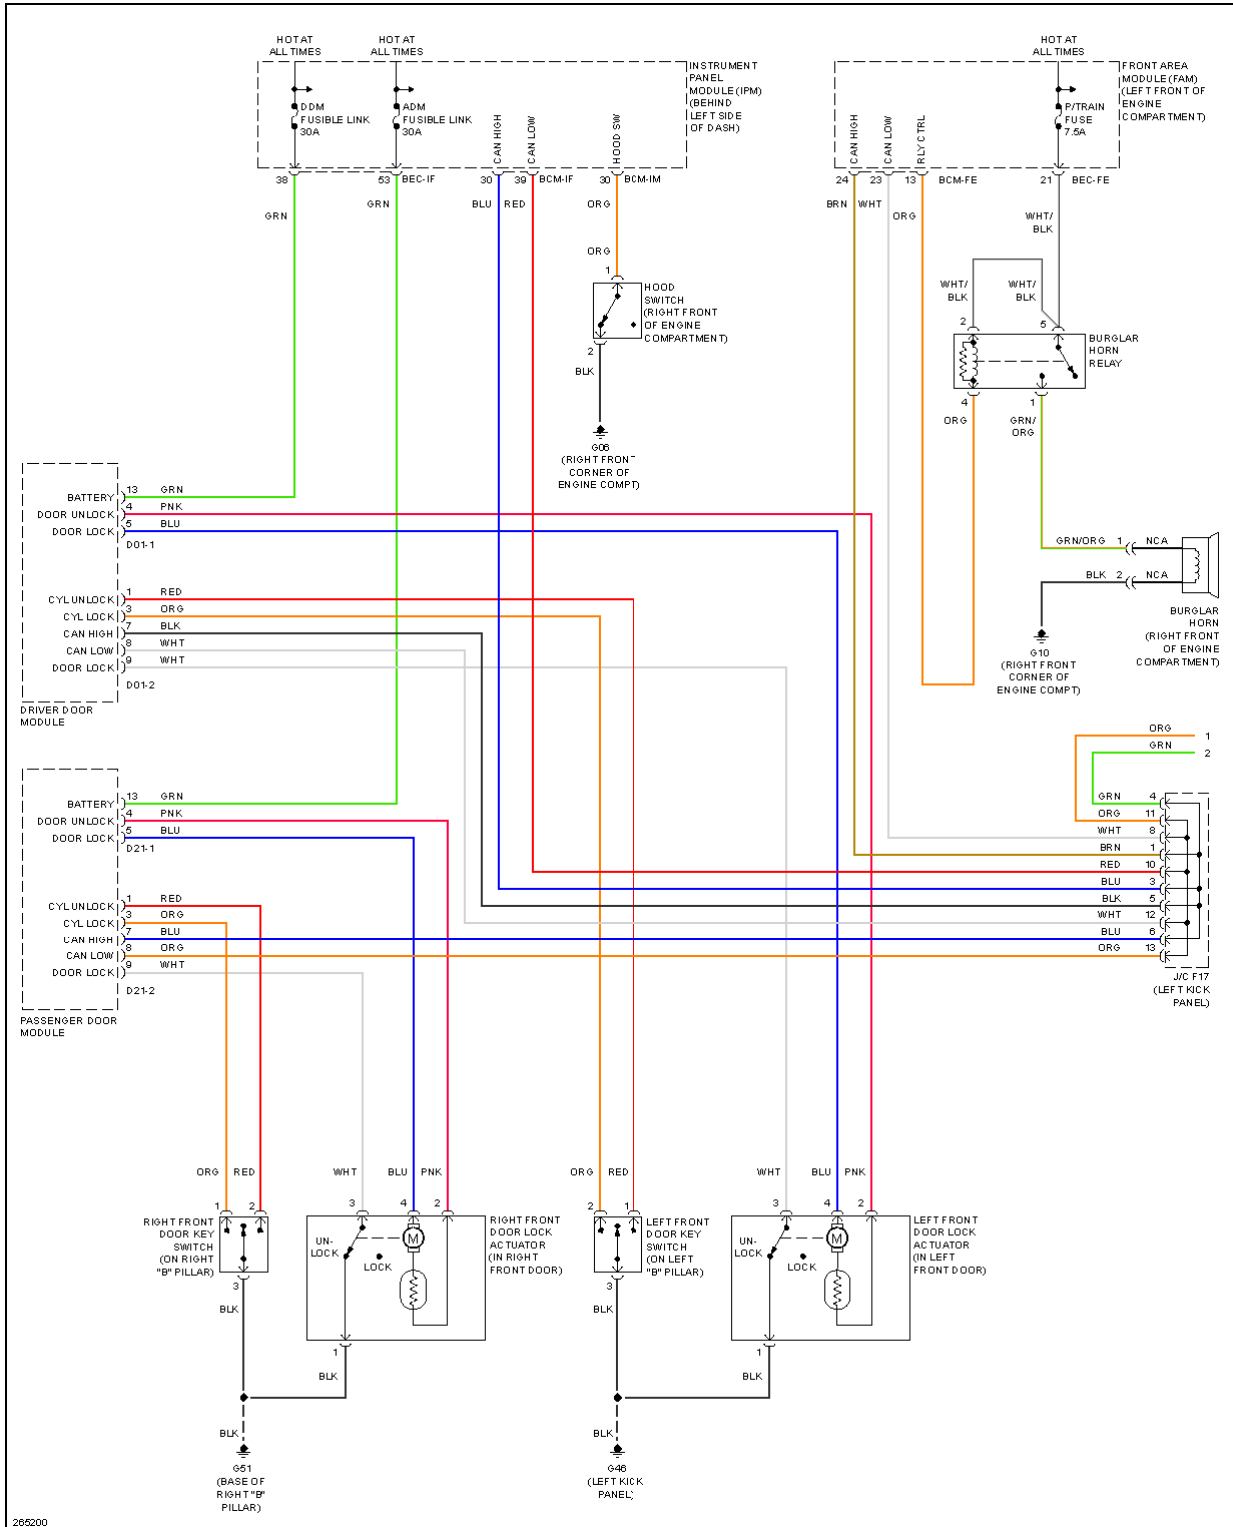

2008 Kia Sedona

2008 SYSTEM WIRING DIAGRAMS Kia - Sedona