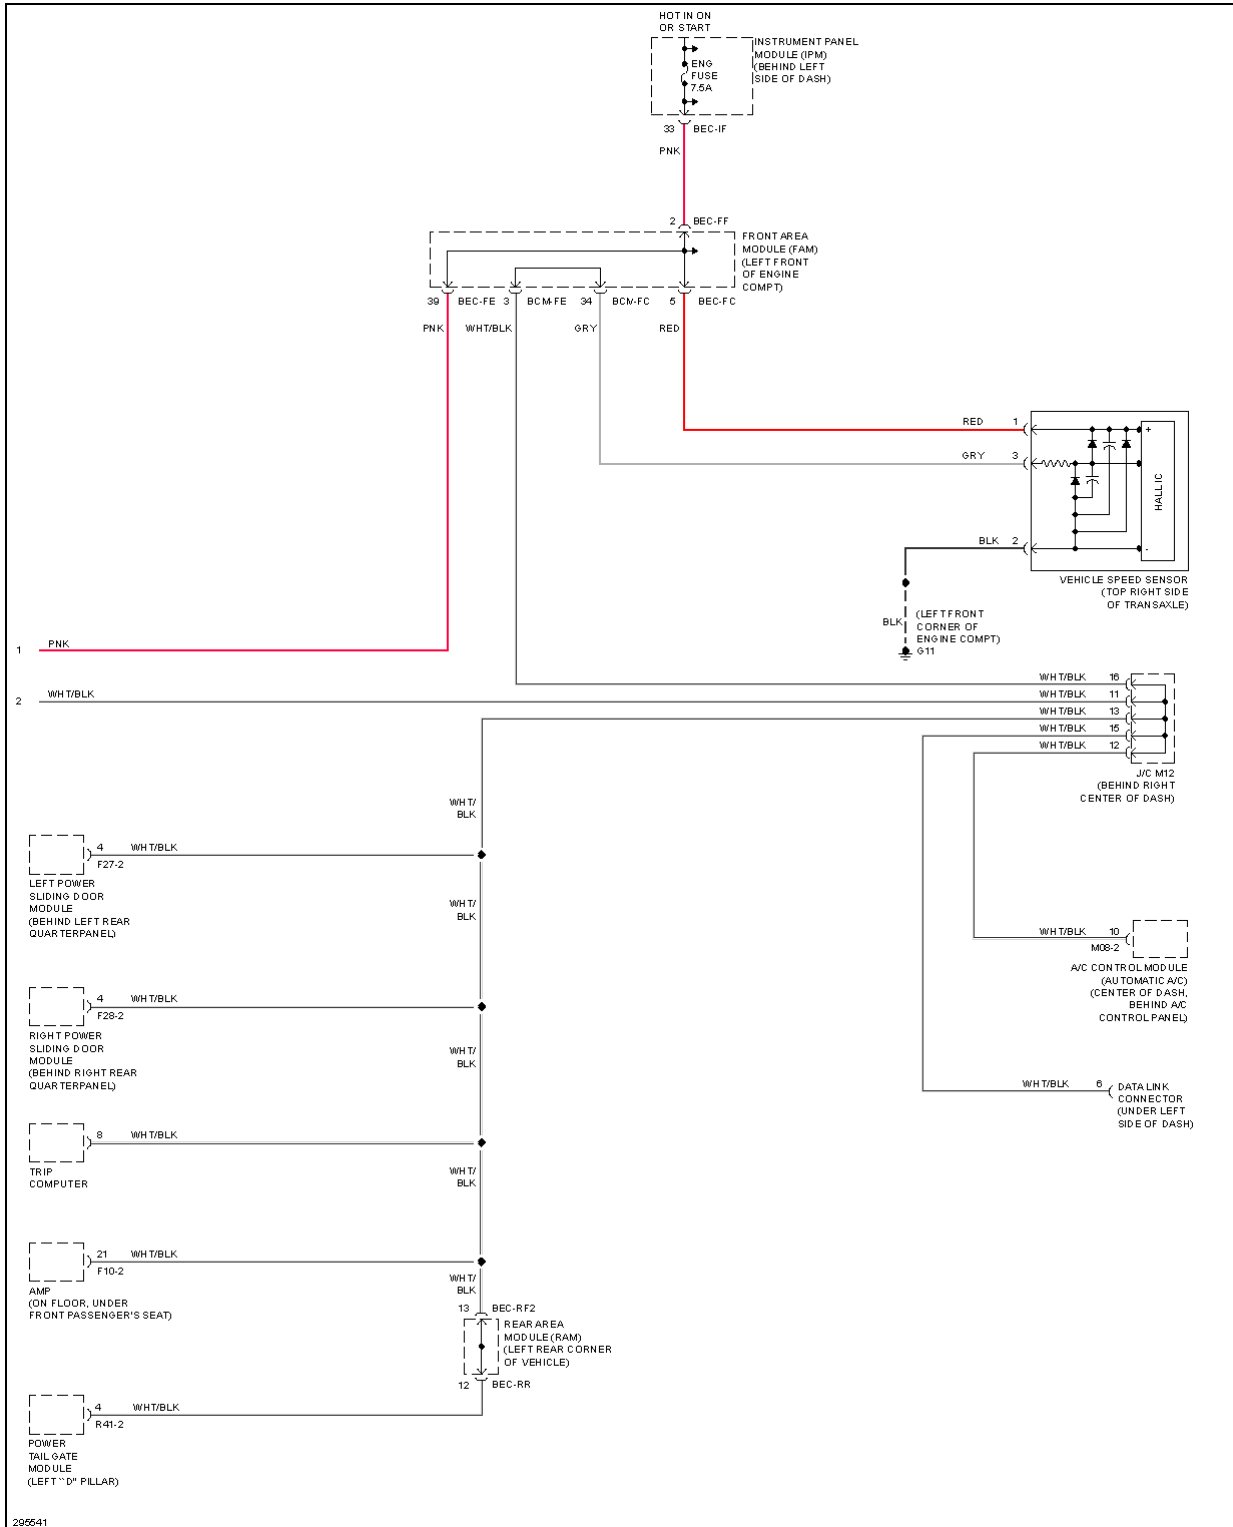

2008 Kia Sedona

2008 SYSTEM WIRING DIAGRAMS Kia - Sedona

cardiagn.com