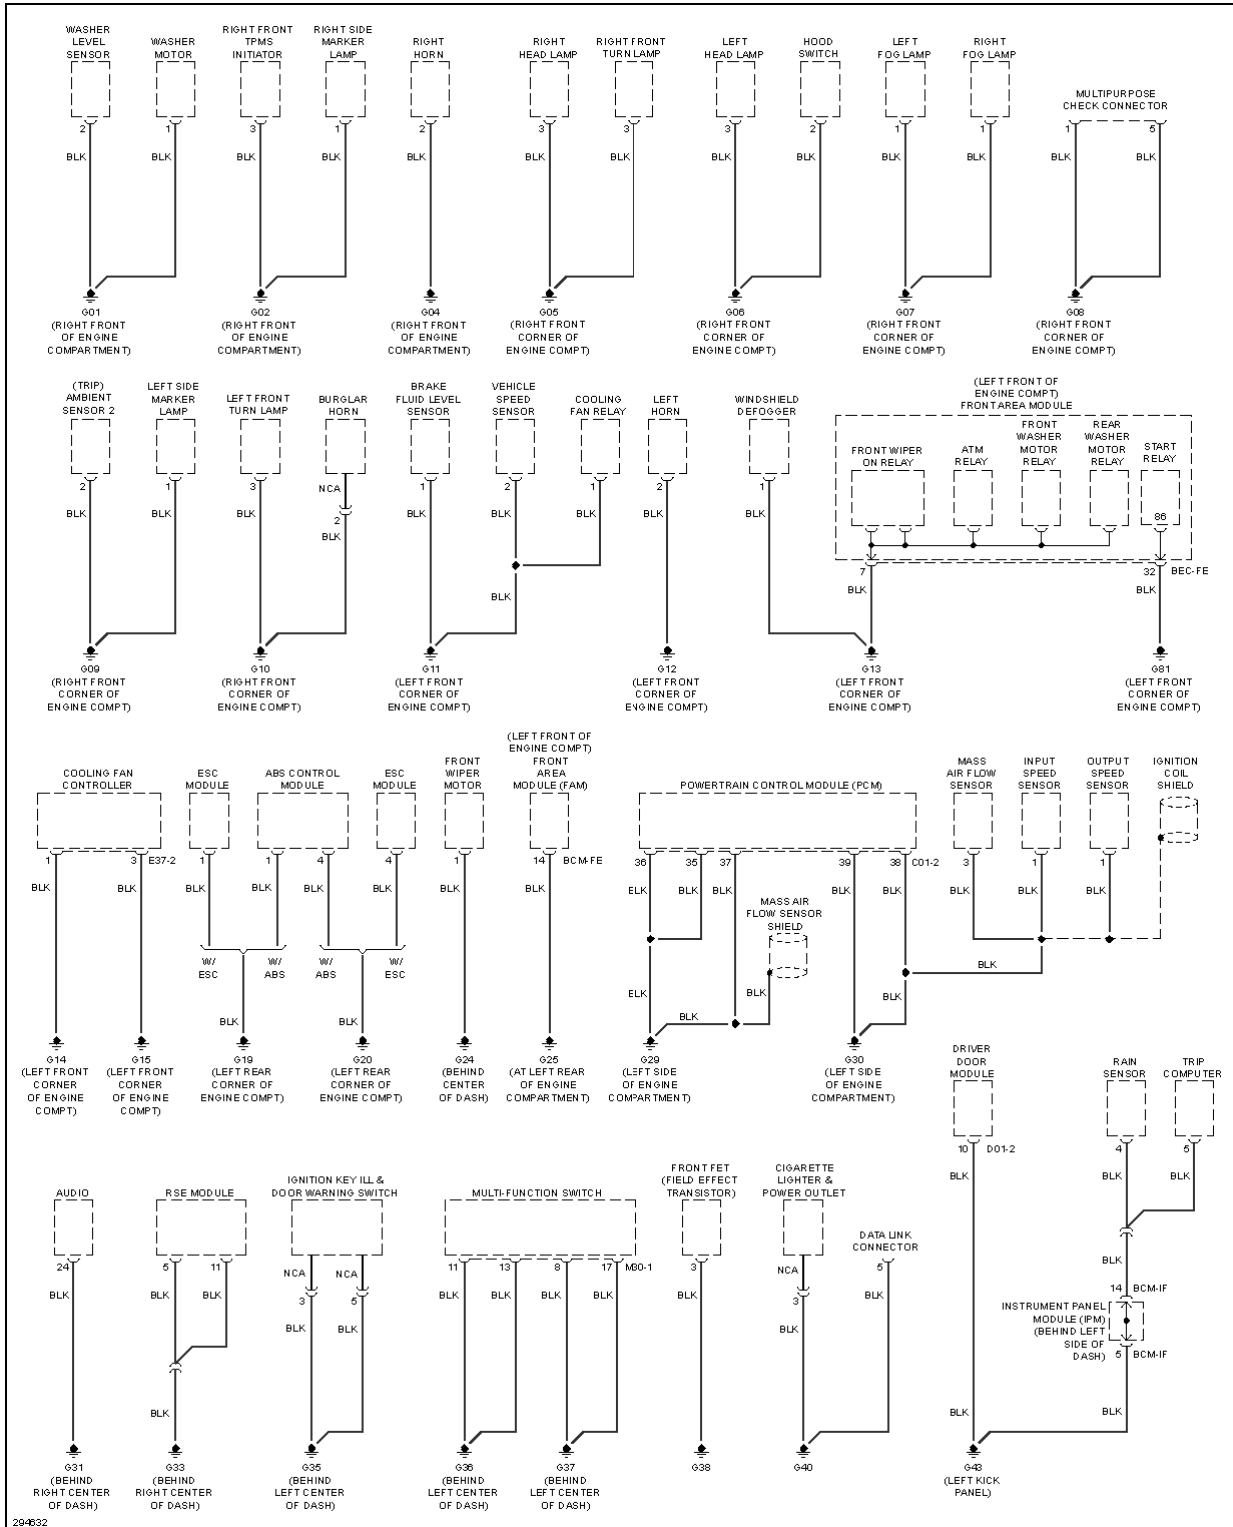

Fig. 27: Ground Distribution Circuit (1 of 4)

2008 Kia Sedona

2008 SYSTEM WIRING DIAGRAMS Kia - Sedona