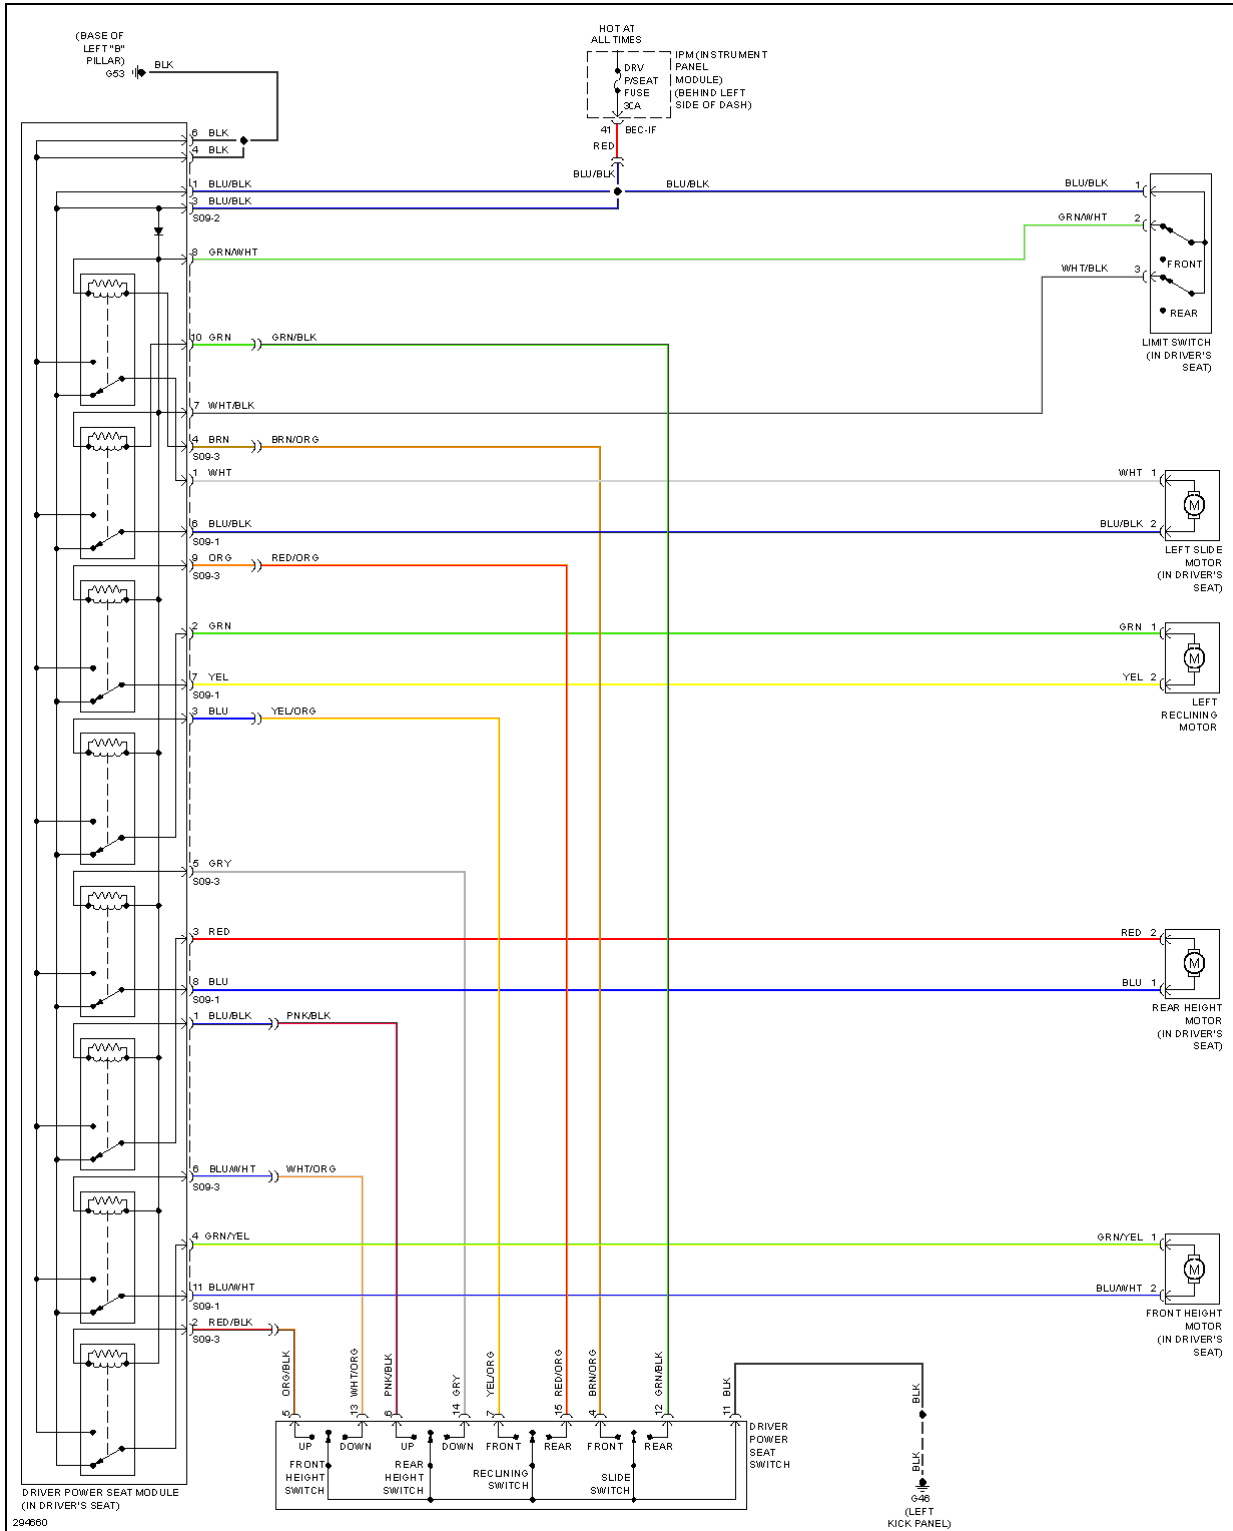

2008 Kia Sedona

2008 SYSTEM WIRING DIAGRAMS Kia - Sedona

294060