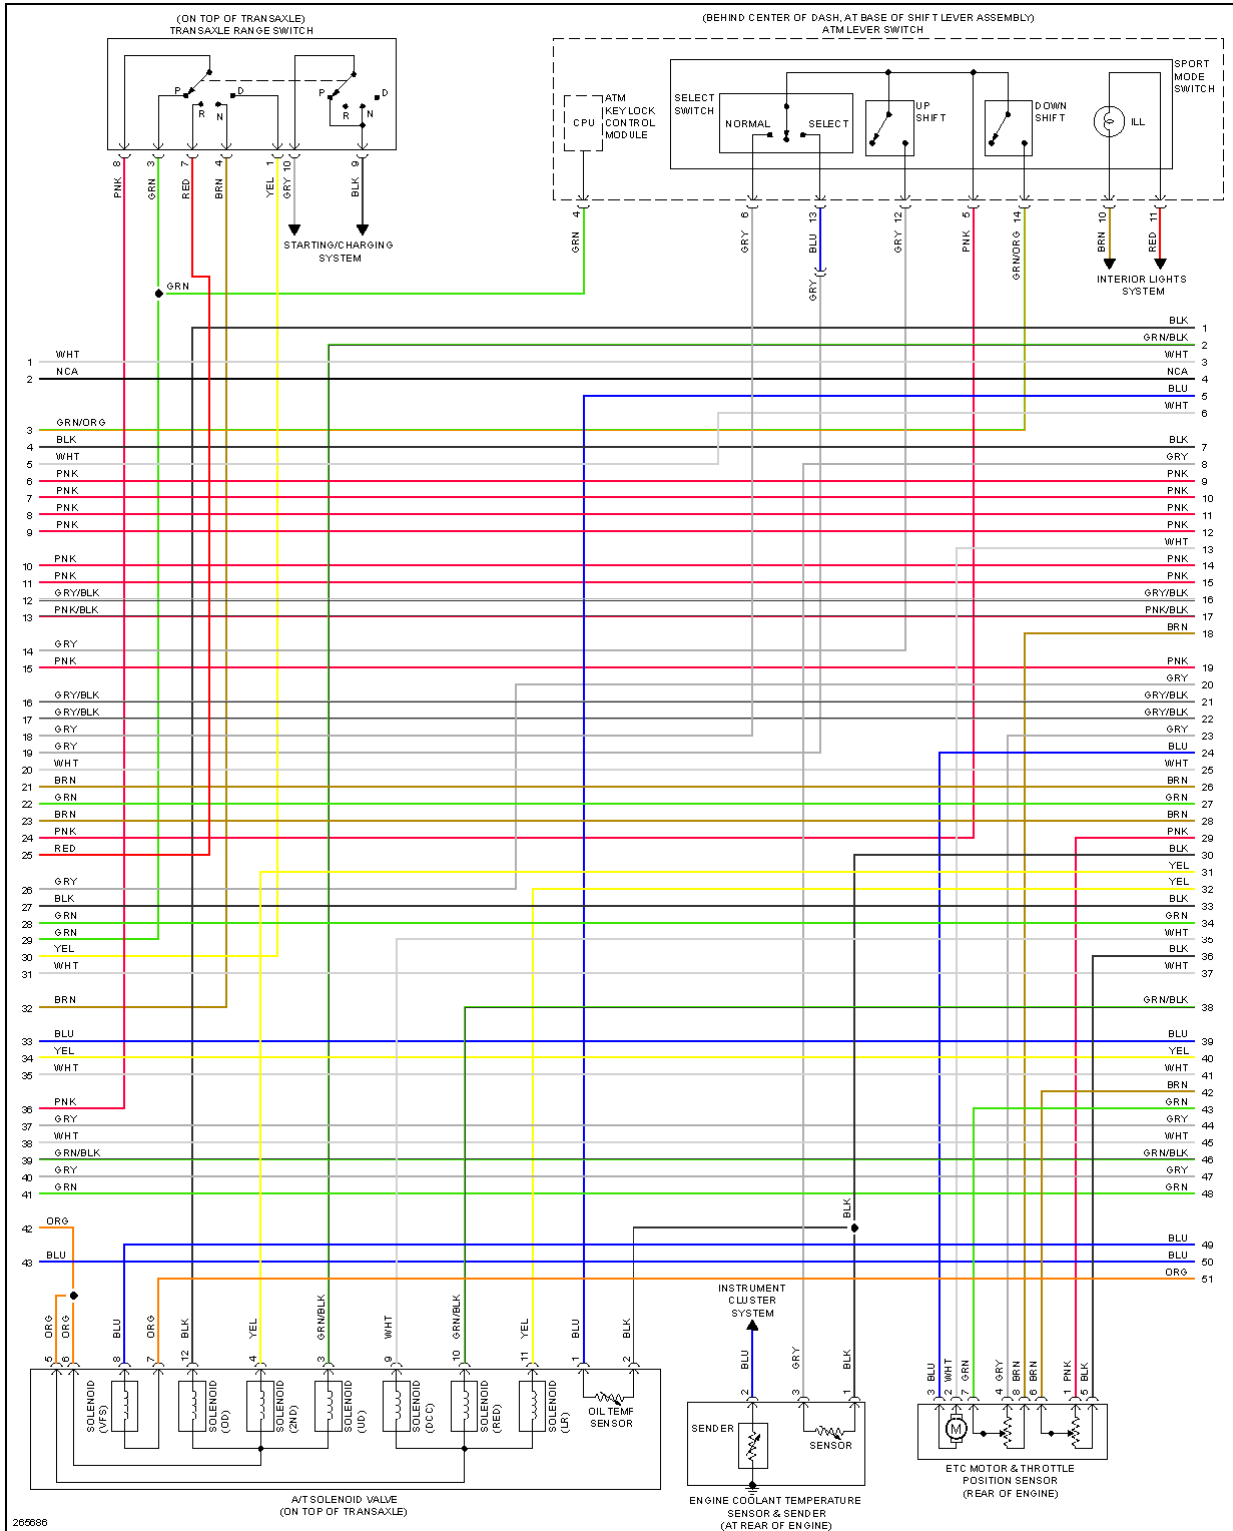

Fig. 22: 3.8L, Engine Performance Circuit (4 of 5)

2008 Kia Sedona

2008 SYSTEM WIRING DIAGRAMS Kia - Sedona