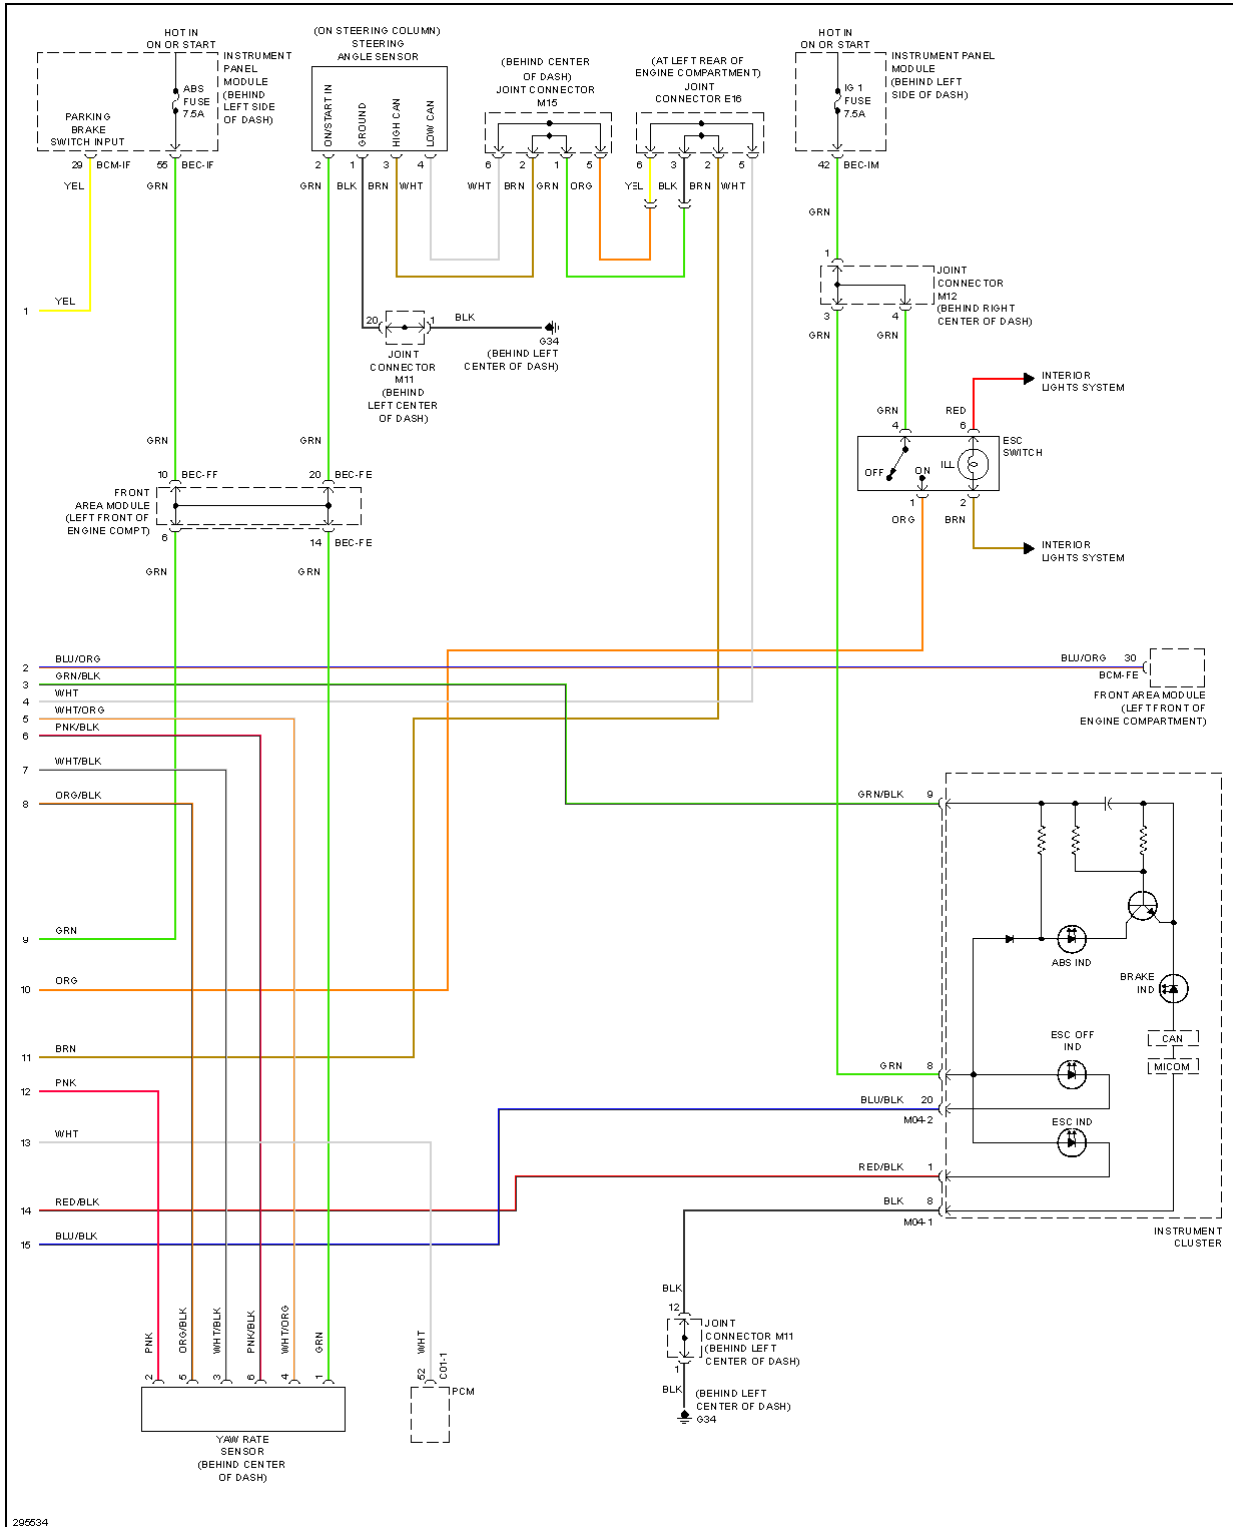

2008 Kia Sedona

2008 SYSTEM WIRING DIAGRAMS Kia - Sedona

cardiagn.com