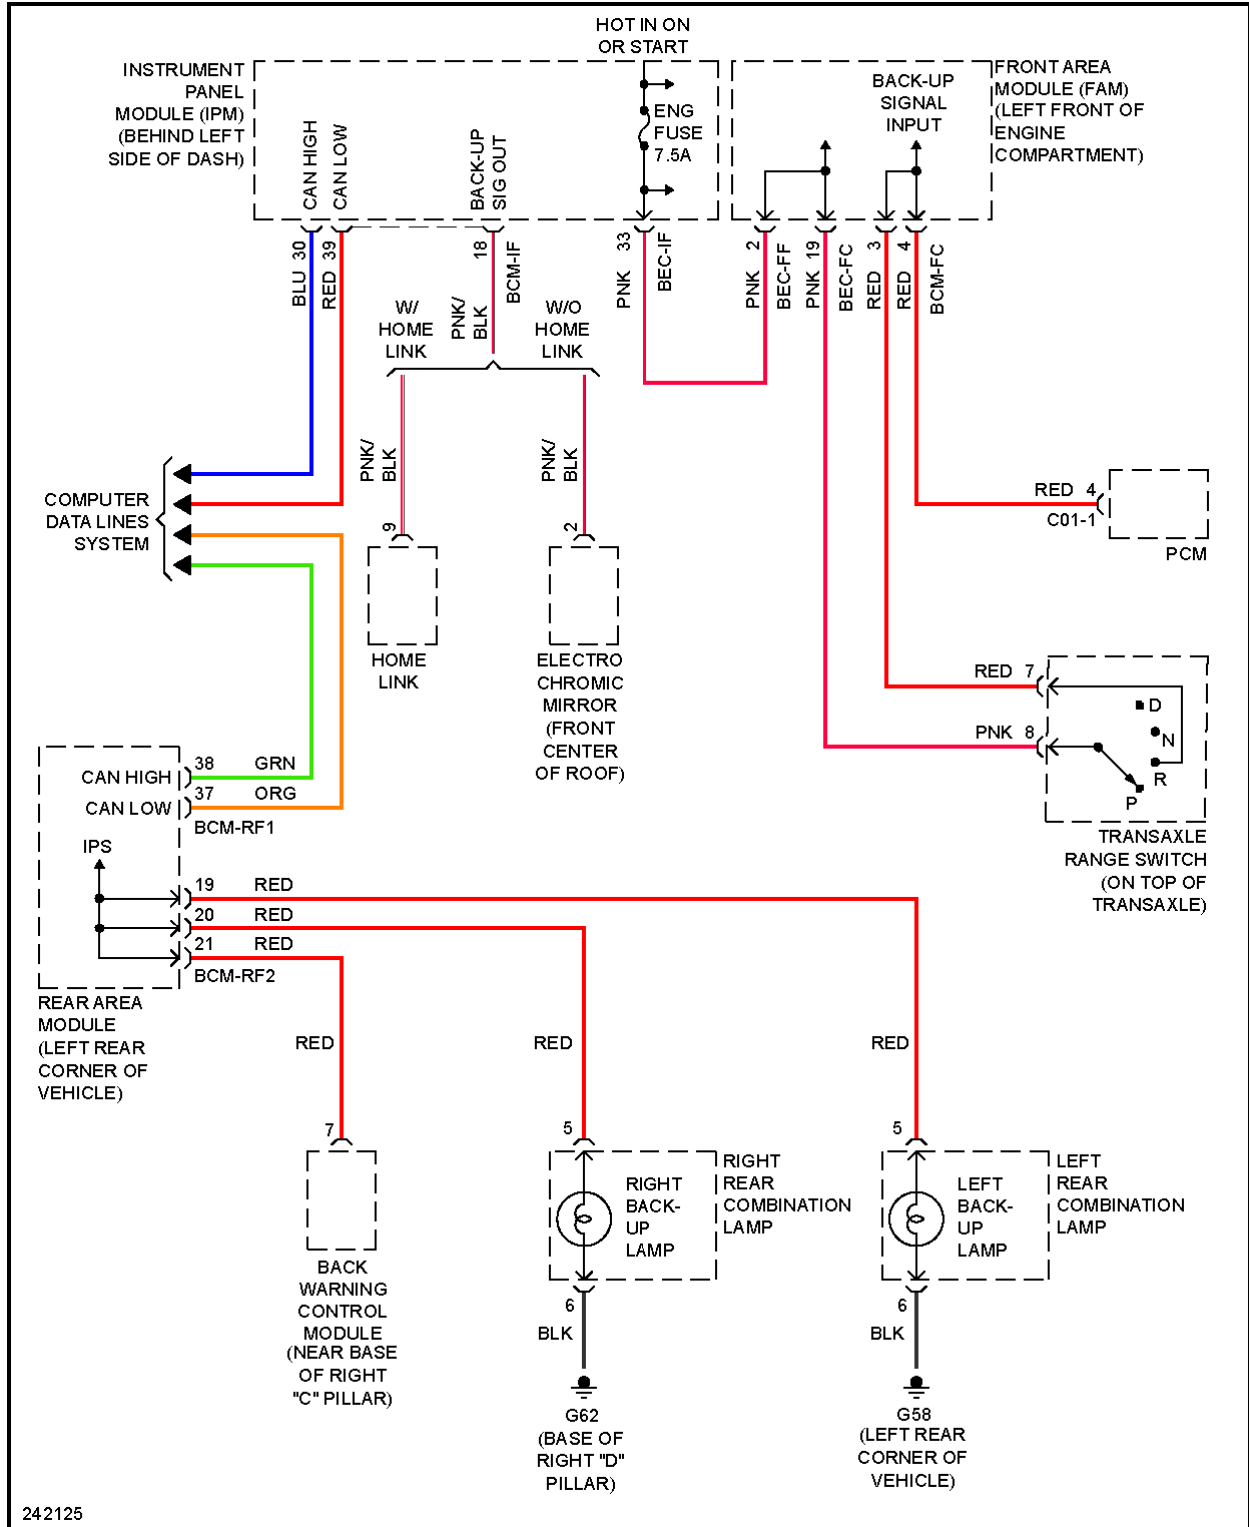

2008 Kia Sedona

2008 SYSTEM WIRING DIAGRAMS Kia - Sedona

242125

cardiagn.com