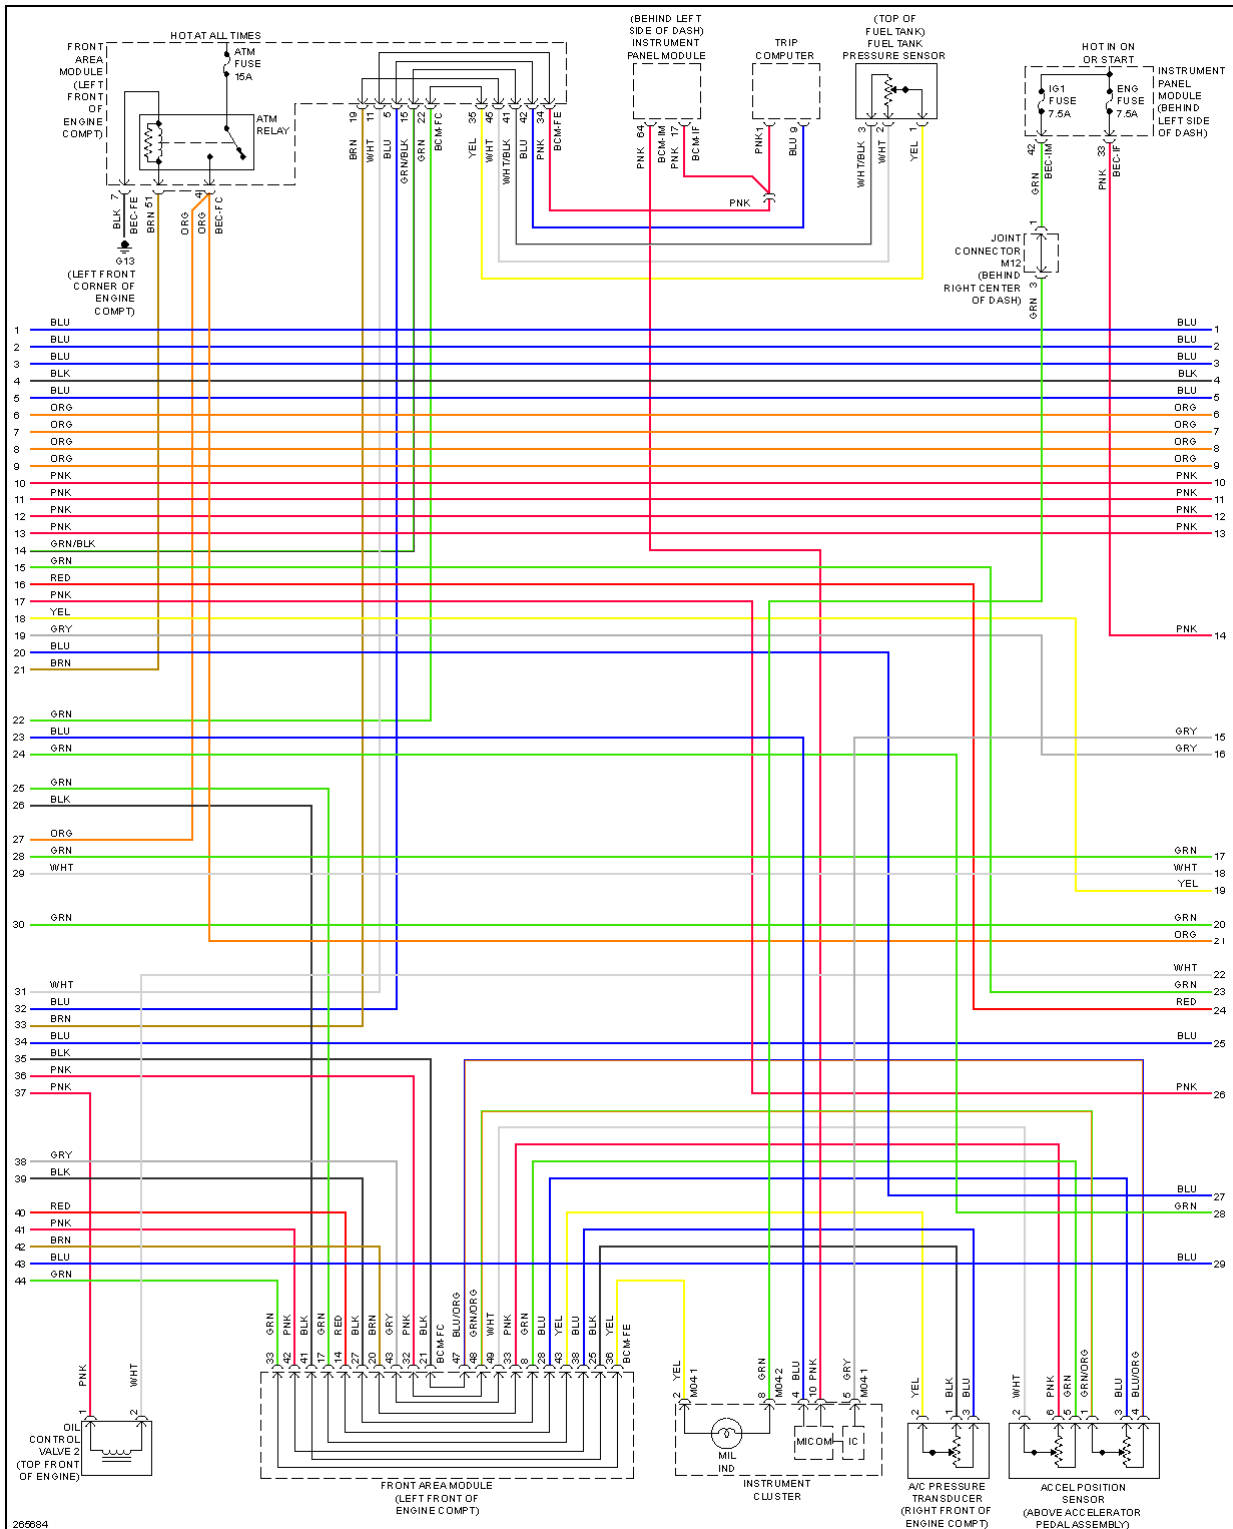

Fig. 20: 3.8L, Engine Performance Circuit (2 of 5)

2008 Kia Sedona

2008 SYSTEM WIRING DIAGRAMS Kia - Sedona