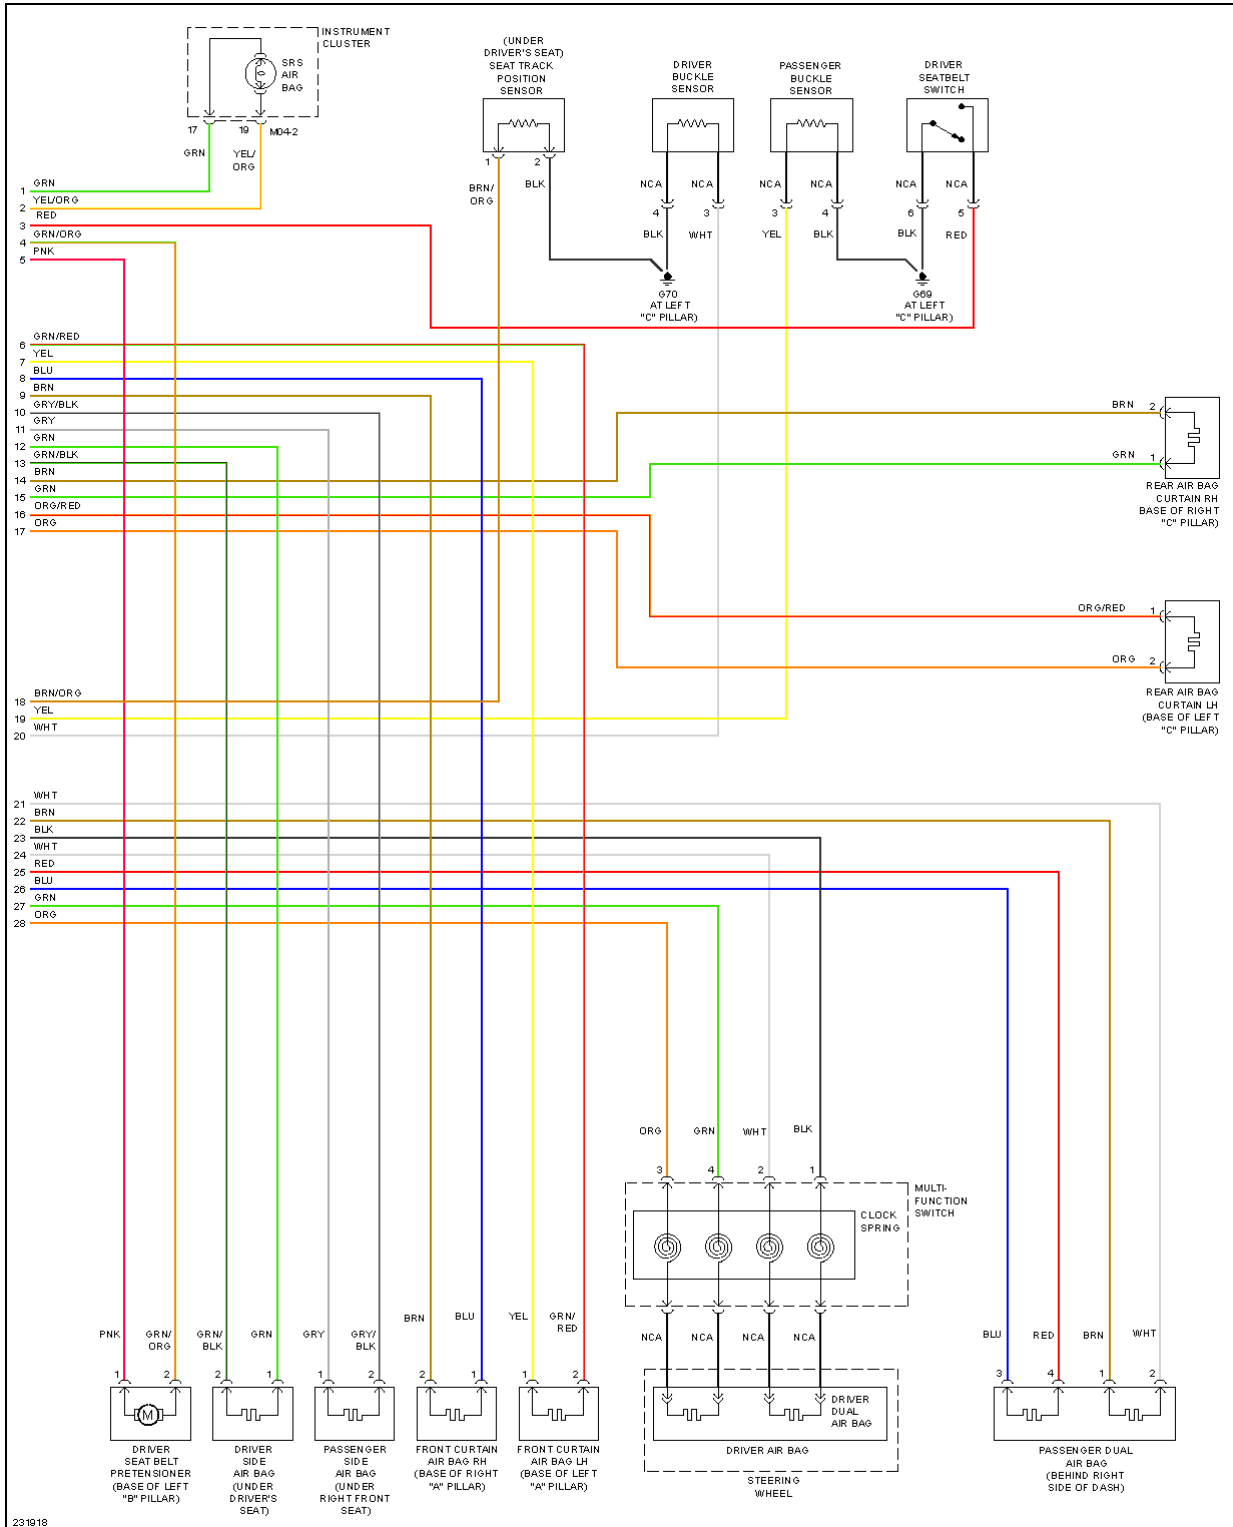

Fig. 66: Supplemental Restraints Circuit (2 of 2)

2008 Kia Sedona

2008 SYSTEM WIRING DIAGRAMS Kia - Sedona