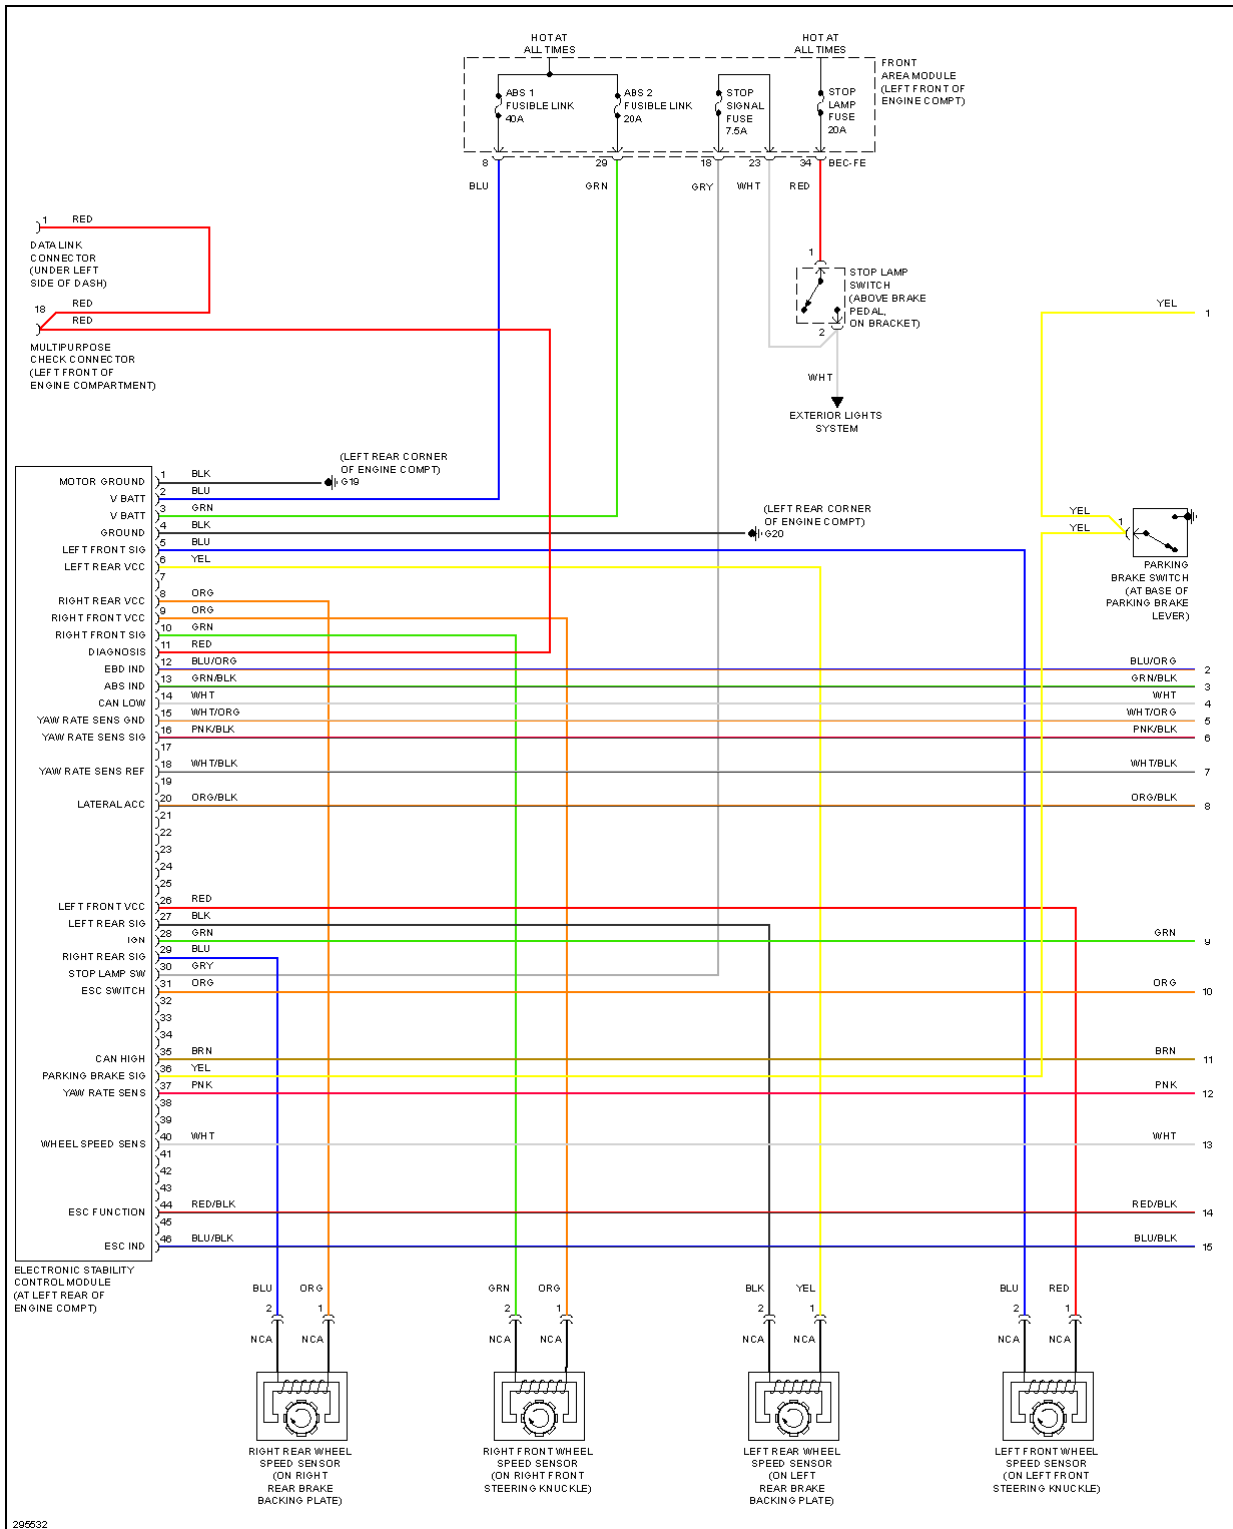

## 2008 SYSTEM WIRING DIAGRAMS Kia - Sedona

**Fig. 1: Anti-lock Brakes Circuit, W/ ESC (1 of 2)**