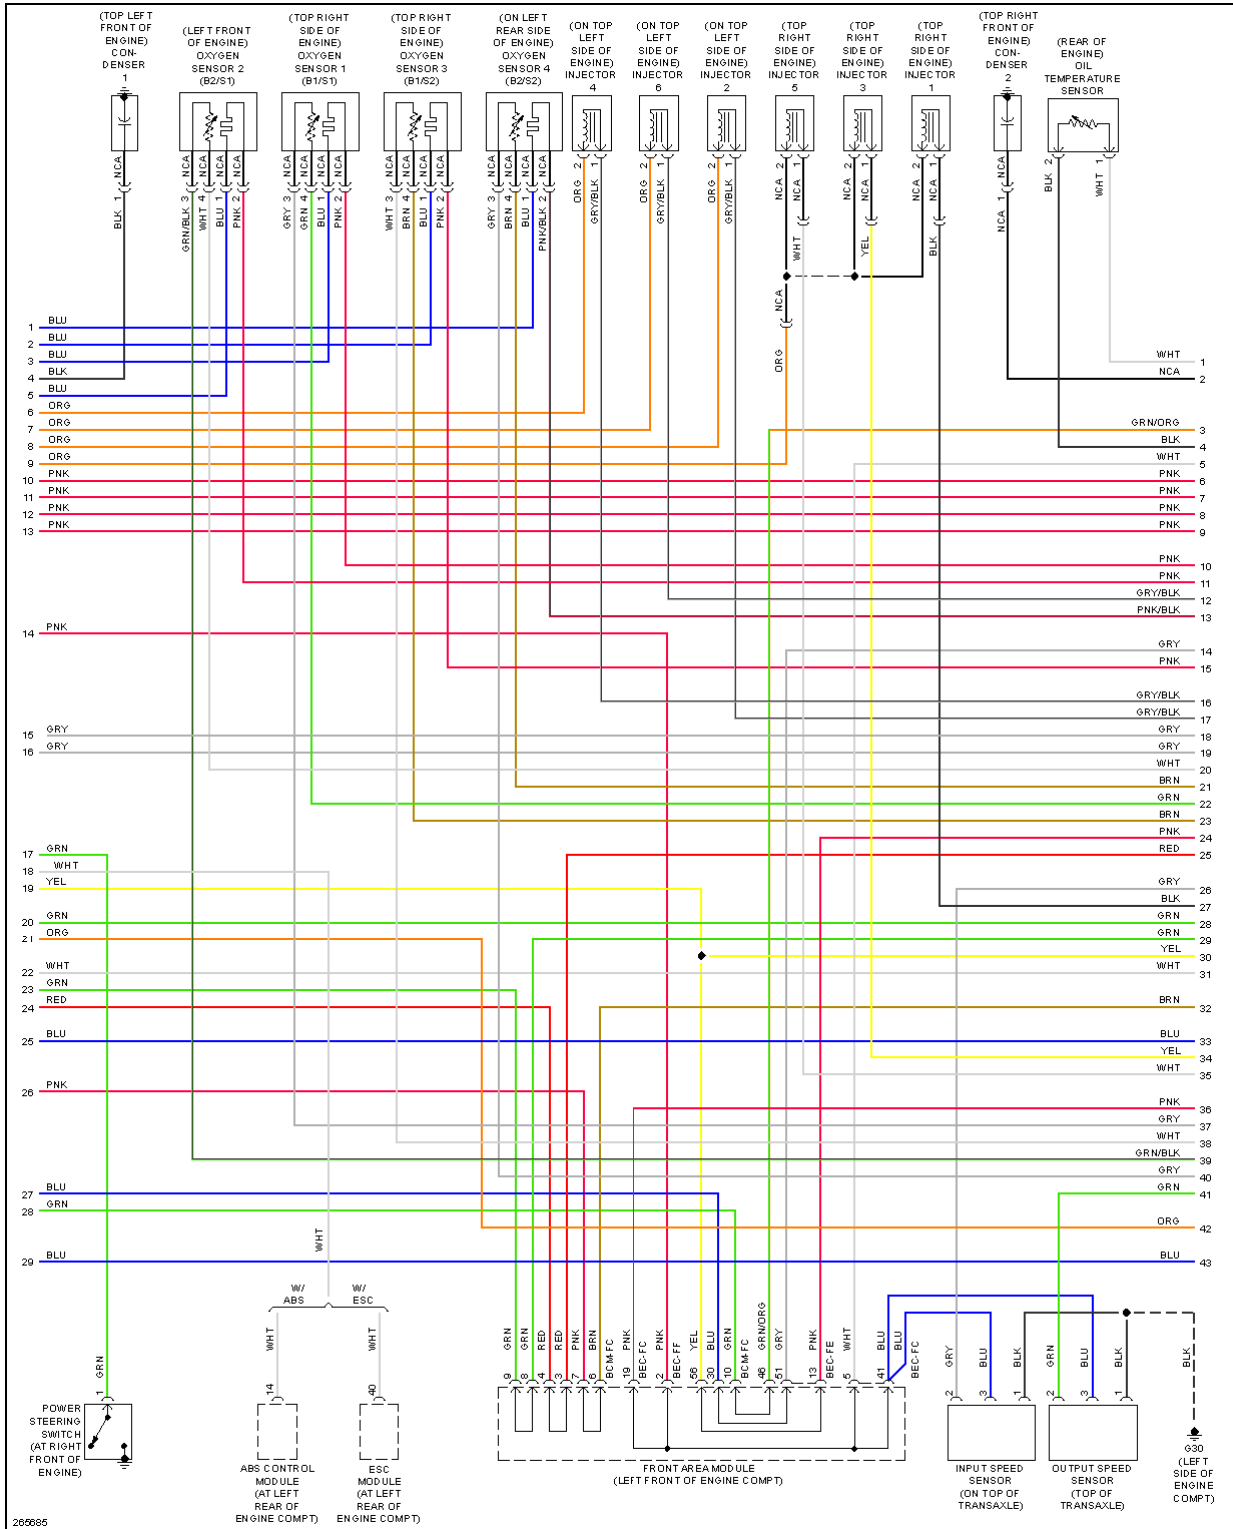

Fig. 21: 3.8L, Engine Performance Circuit (3 of 5)

2008 Kia Sedona

2008 SYSTEM WIRING DIAGRAMS Kia - Sedona