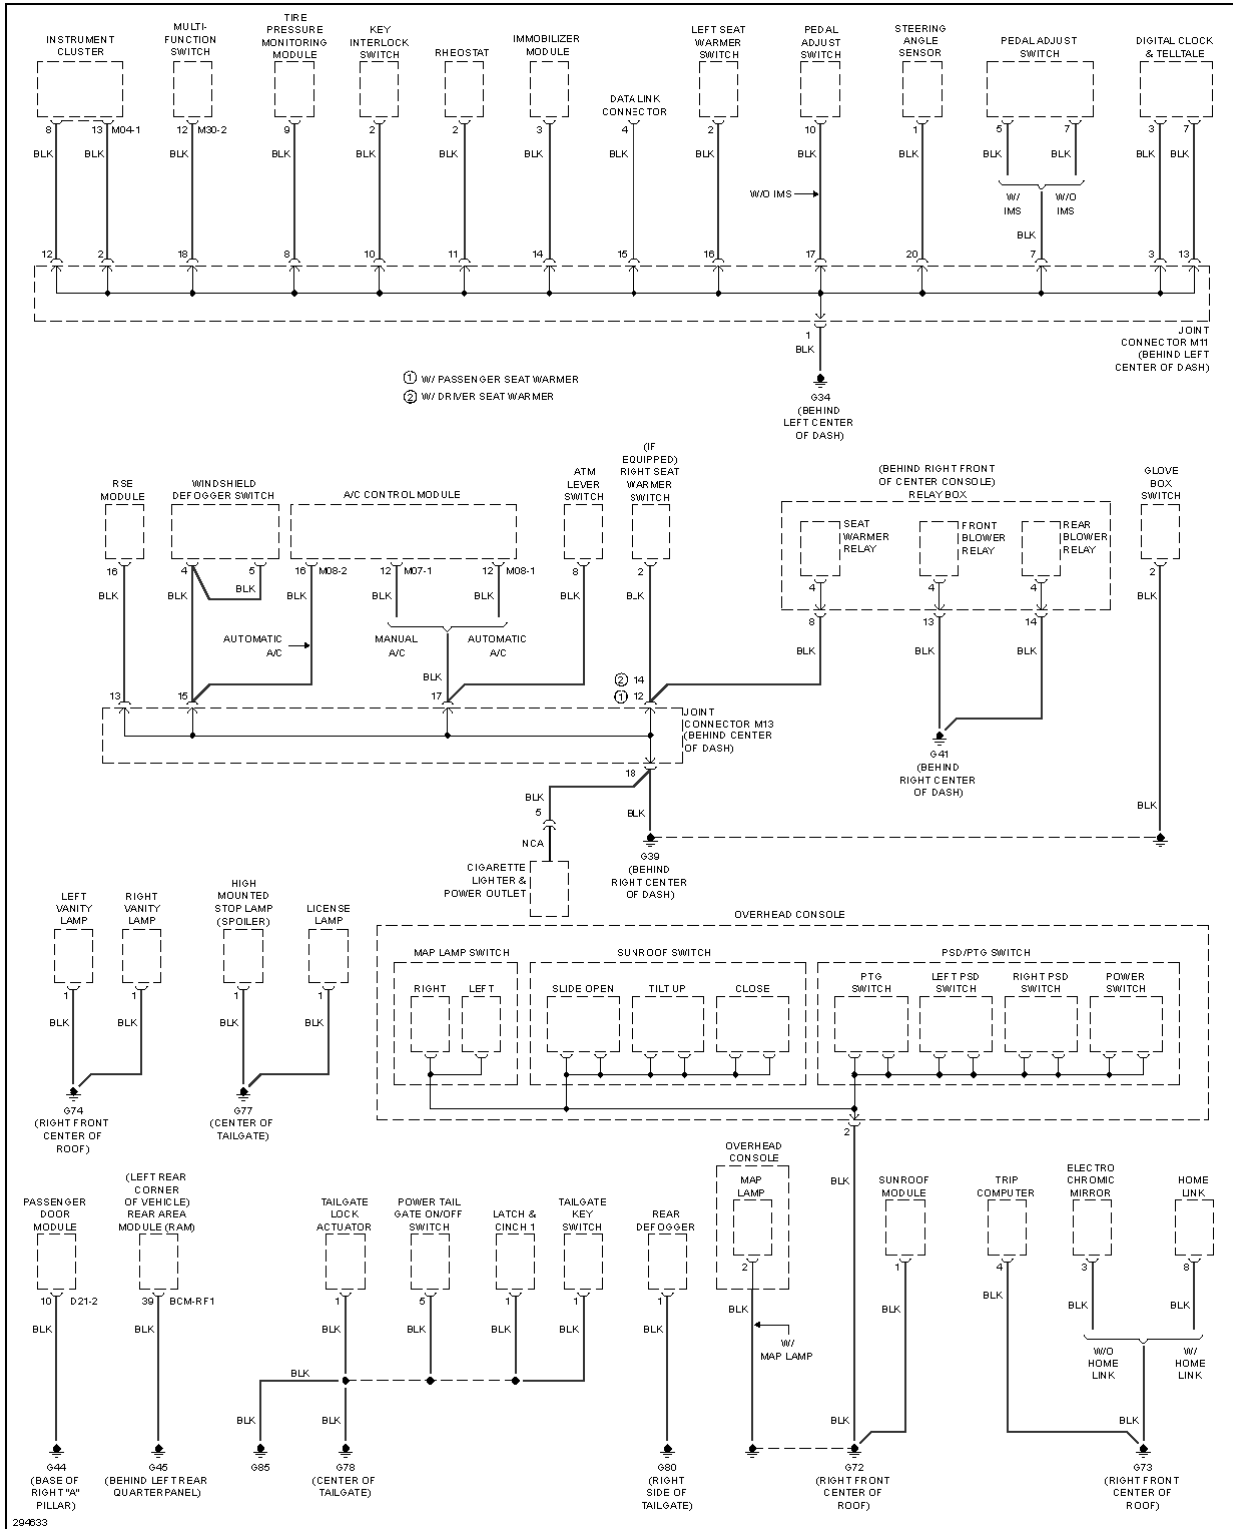

Fig. 28: Ground Distribution Circuit (2 of 4)

2008 Kia Sedona

2008 SYSTEM WIRING DIAGRAMS Kia - Sedona