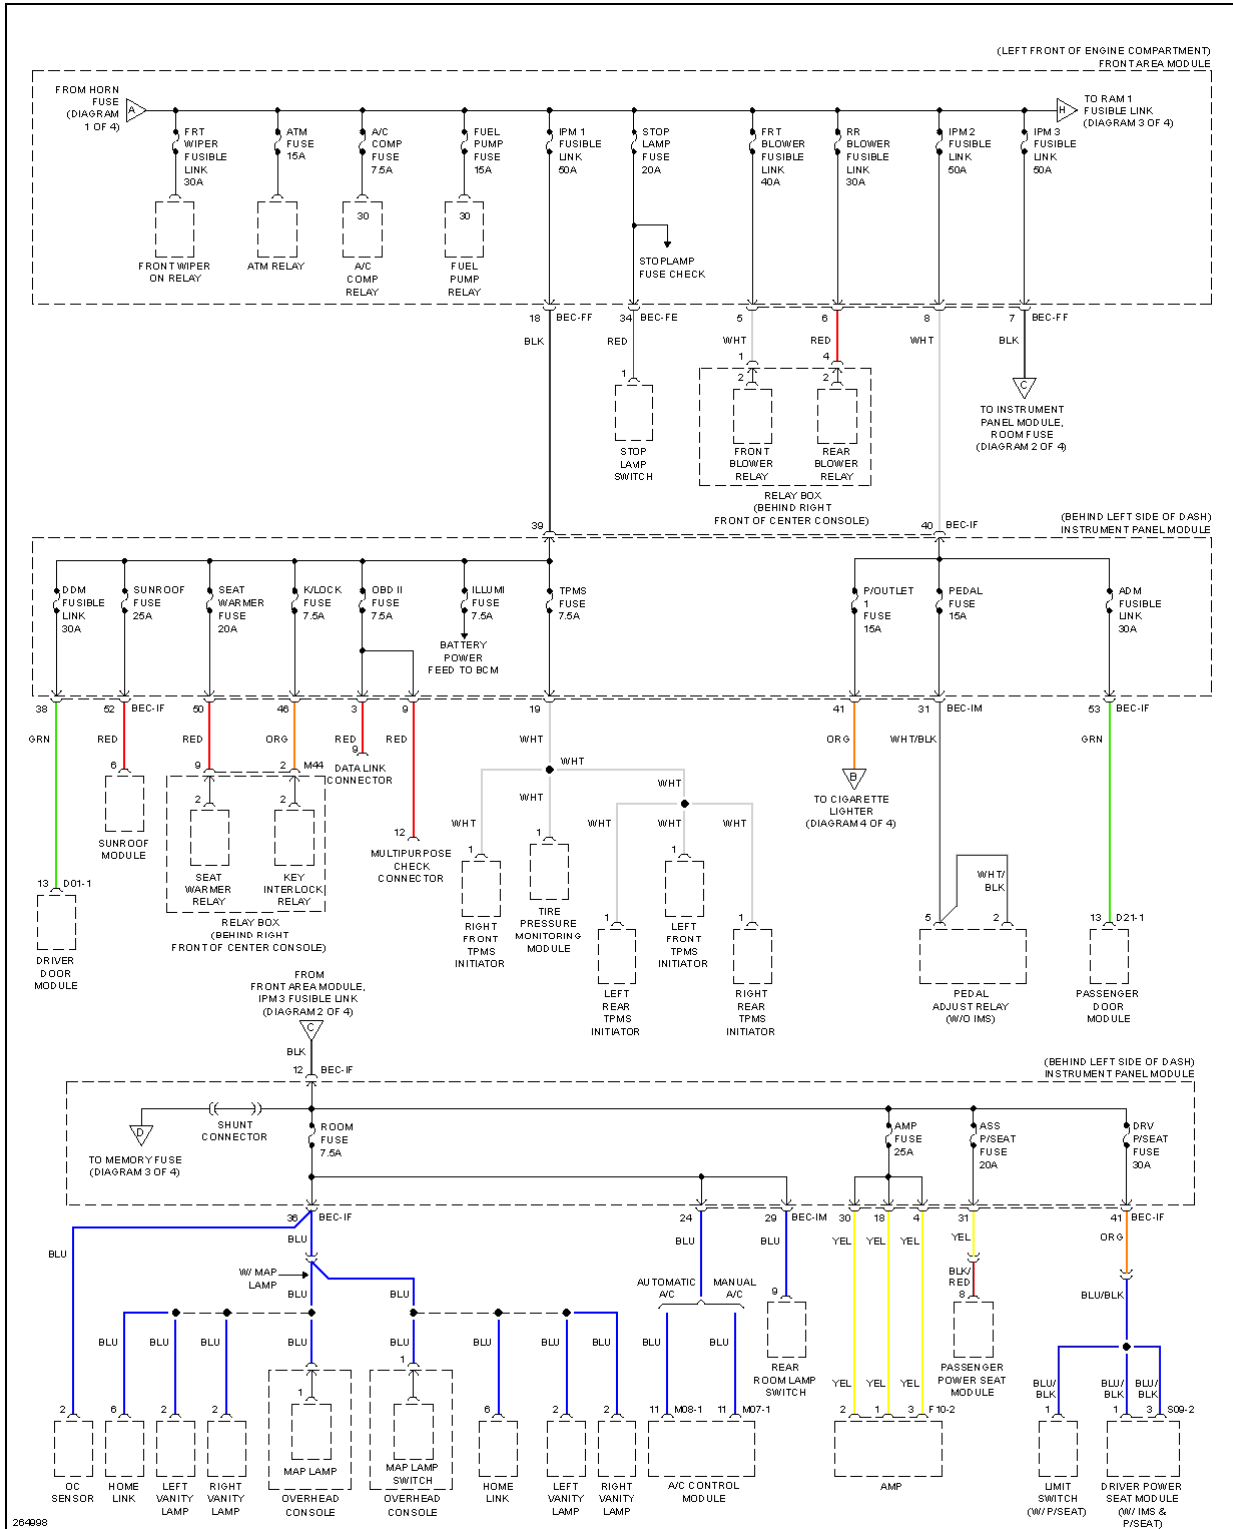

2008 Kia Sedona

2008 SYSTEM WIRING DIAGRAMS Kia - Sedona

cardiaqn.com