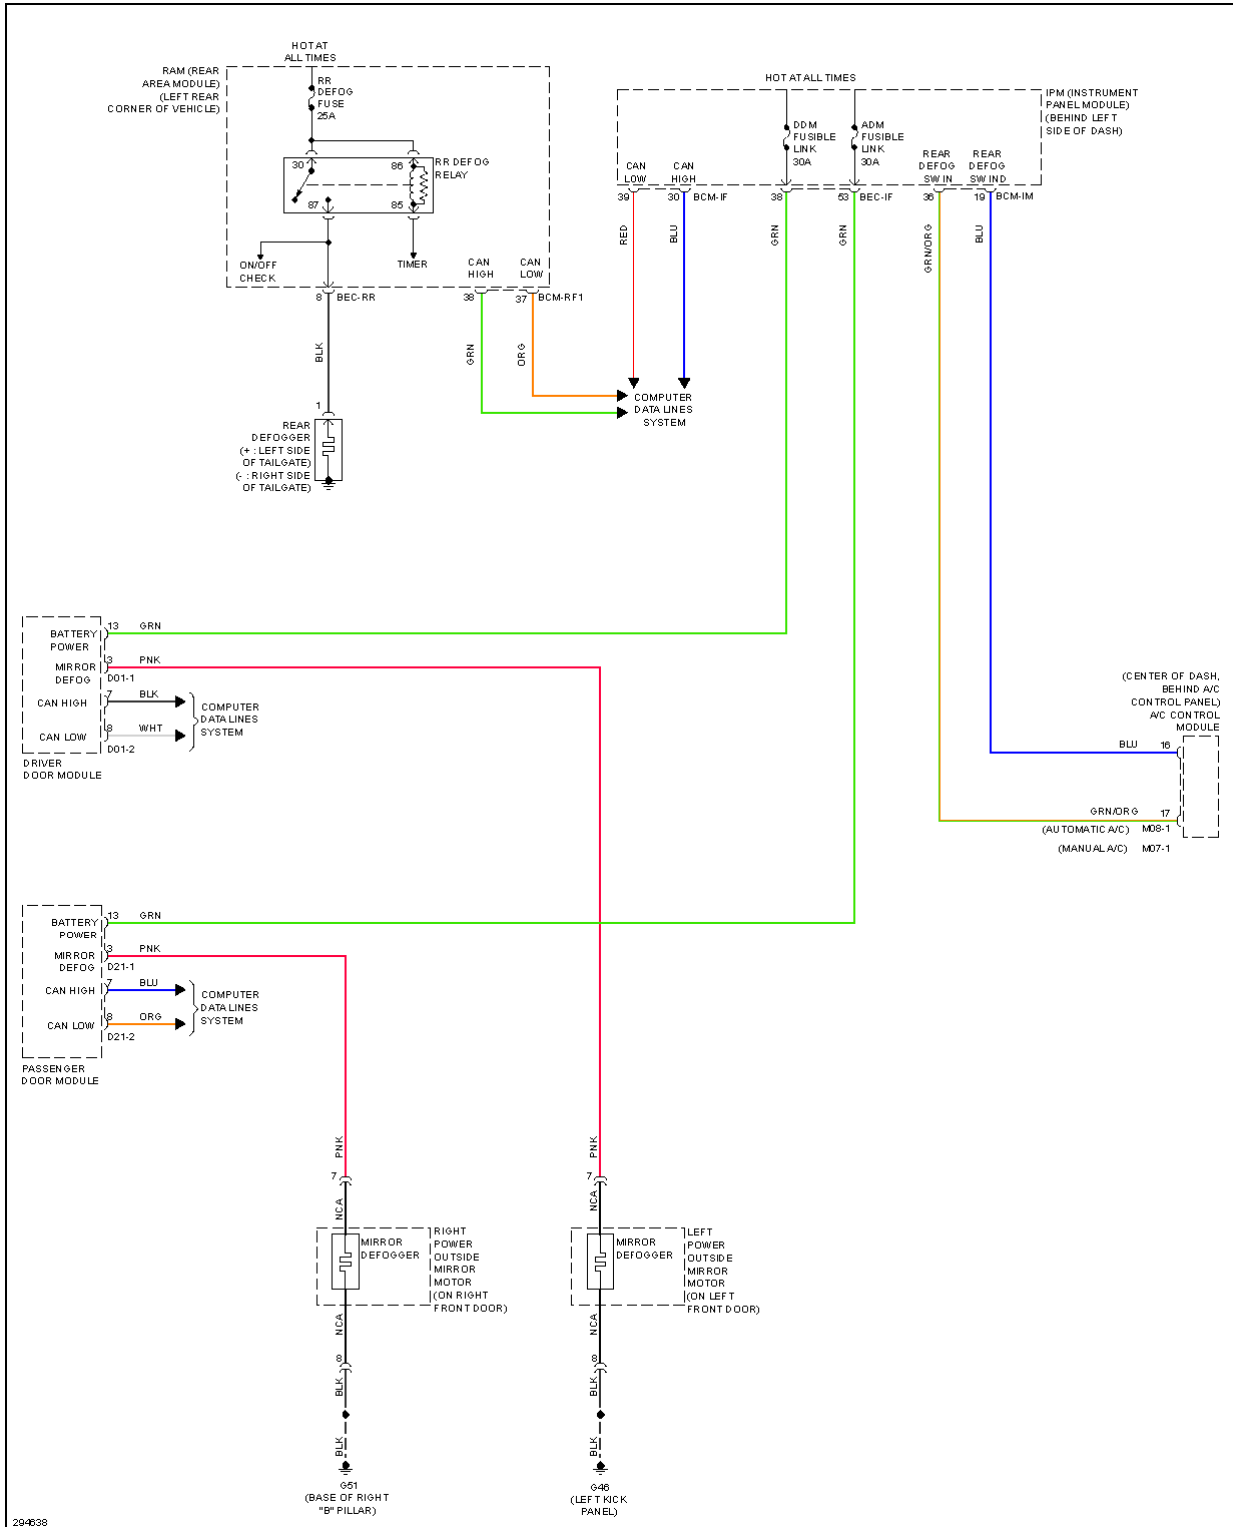

Fig. 18: Rear Defogger & Heated Mirrors Circuit

2008 Kia Sedona

2008 SYSTEM WIRING DIAGRAMS Kia - Sedona