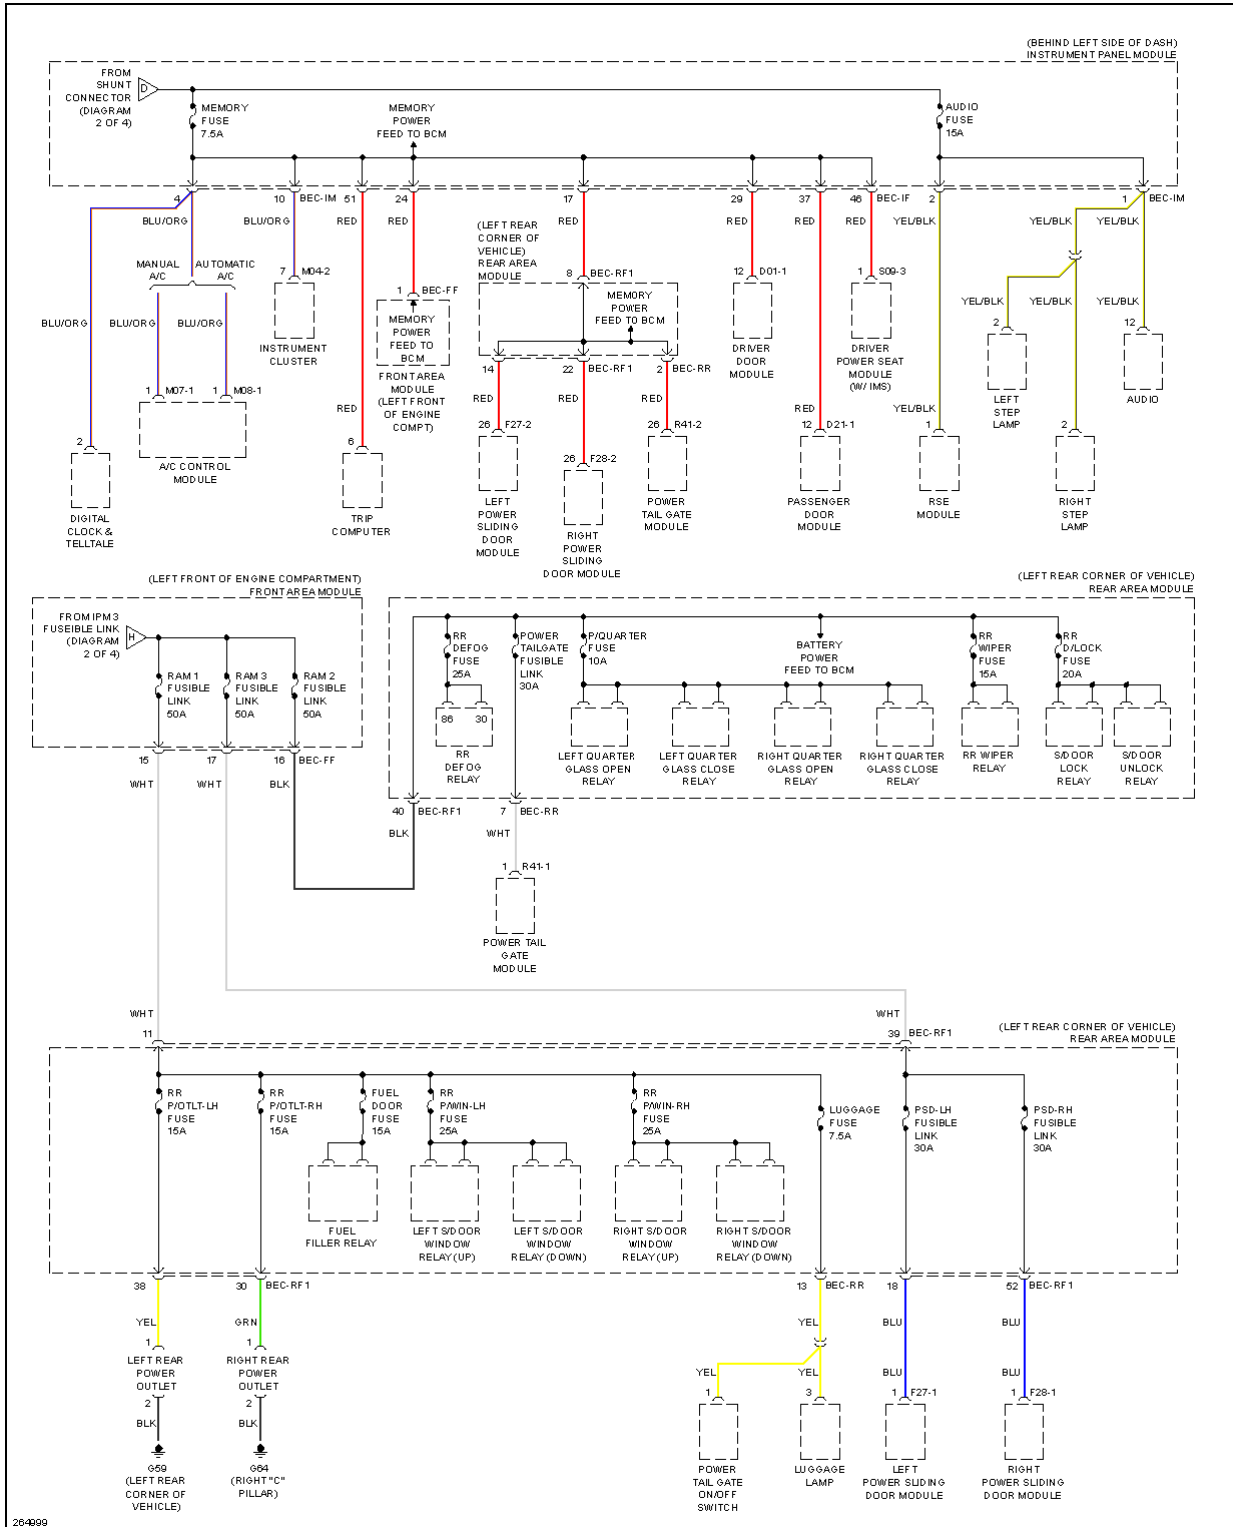

Fig. 44: Power Distribution Circuit (3 of 4)

2008 Kia Sedona

2008 SYSTEM WIRING DIAGRAMS Kia - Sedona