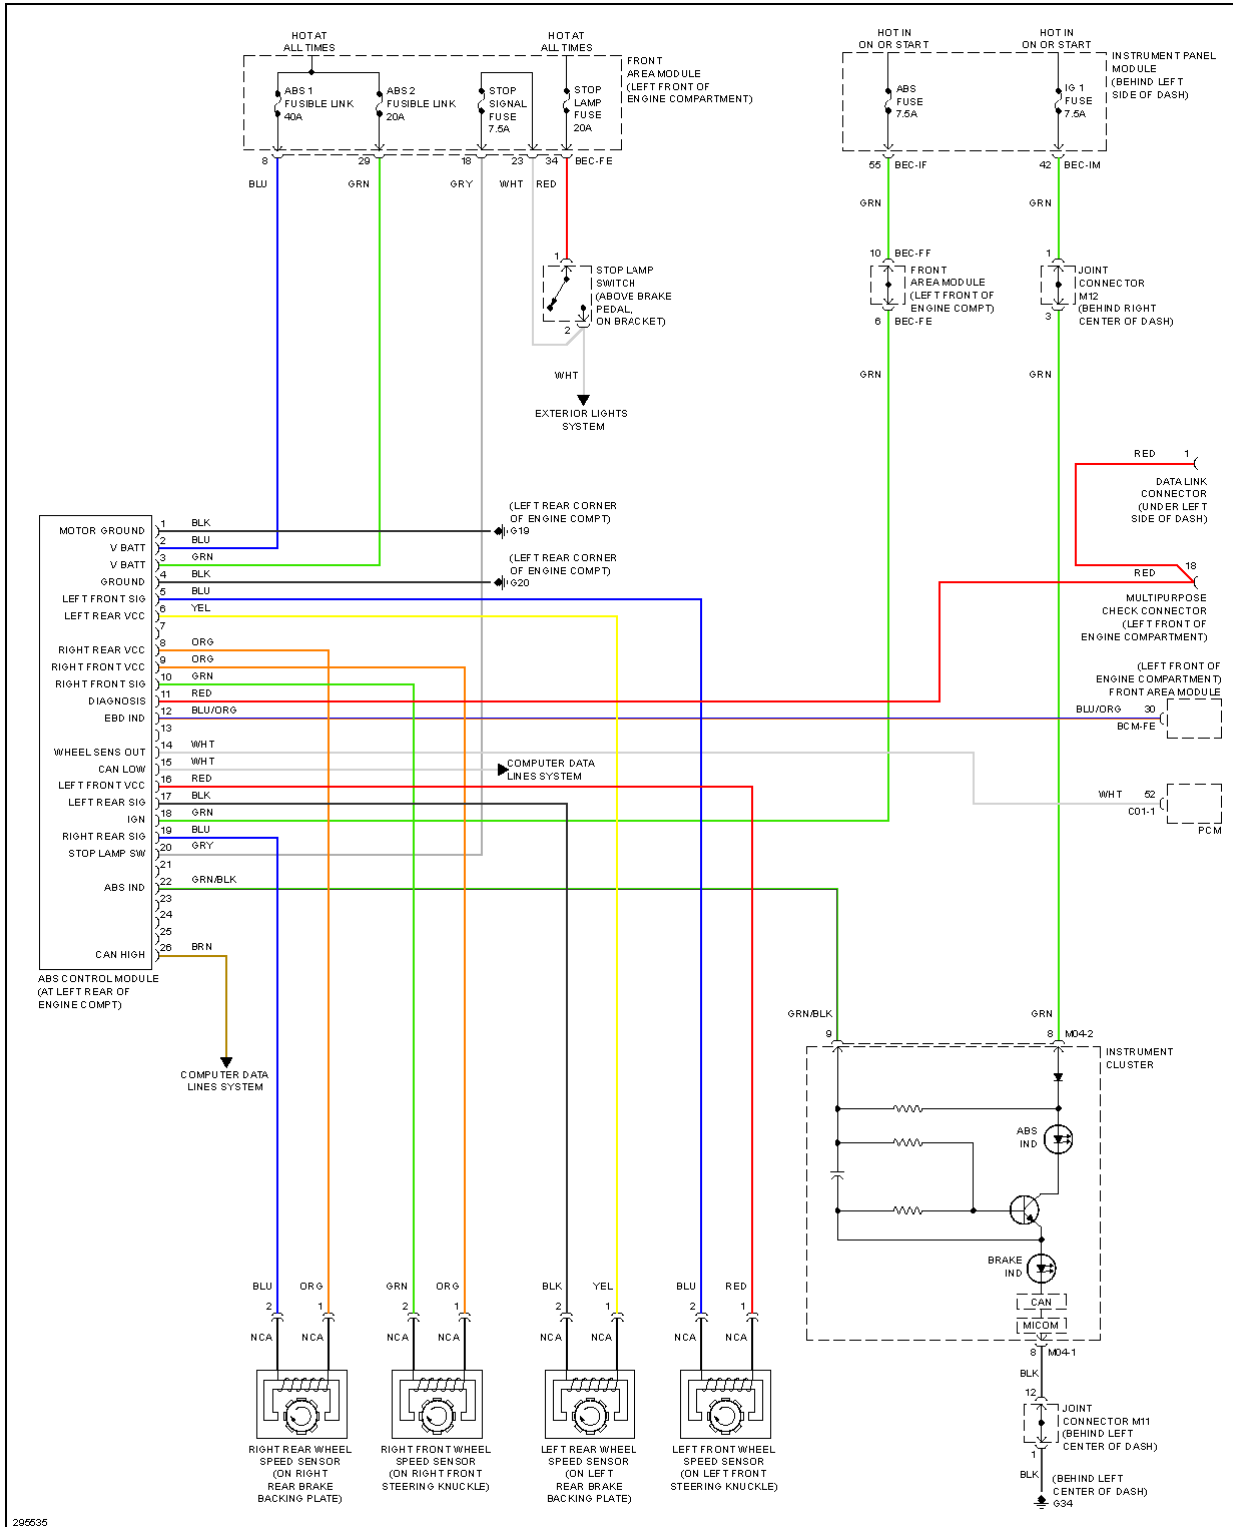

Fig. 3: Anti-lock Brakes Circuit, W/O ESC

2008 Kia Sedona

2008 SYSTEM WIRING DIAGRAMS Kia - Sedona