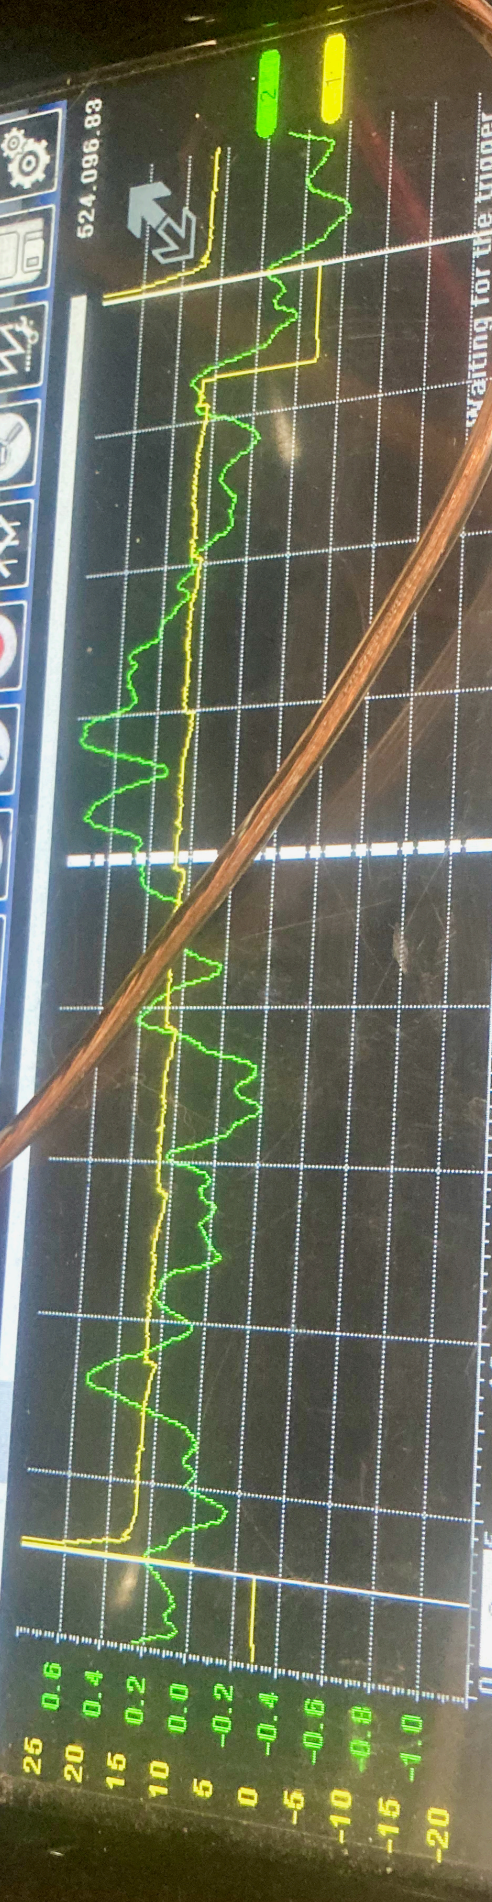

# VANTAGE Ultra

No Active Vehicle

08:11 AM

524.096.83

Navigation icons: Home, Back, Forward, Stop, Run, Zoom, Autoscale, Settings, Save, Print, Help.

Profile	Ch1	Ch2	Probe	Invert	Coupling	AC	Scale	Trigger	Cursor 1	Cursor 2	Delta	Frequency
	Ch1	Ch2	2	.....	.....	.....	5.0 V	.....	0.4	0.4	0.0	---
				.....	~	.....	0.2 V	.....	-0.062	0.181	0.242	---
Sweep							50 ms	+	89.83	5.09	84.74ms	11.80Hz