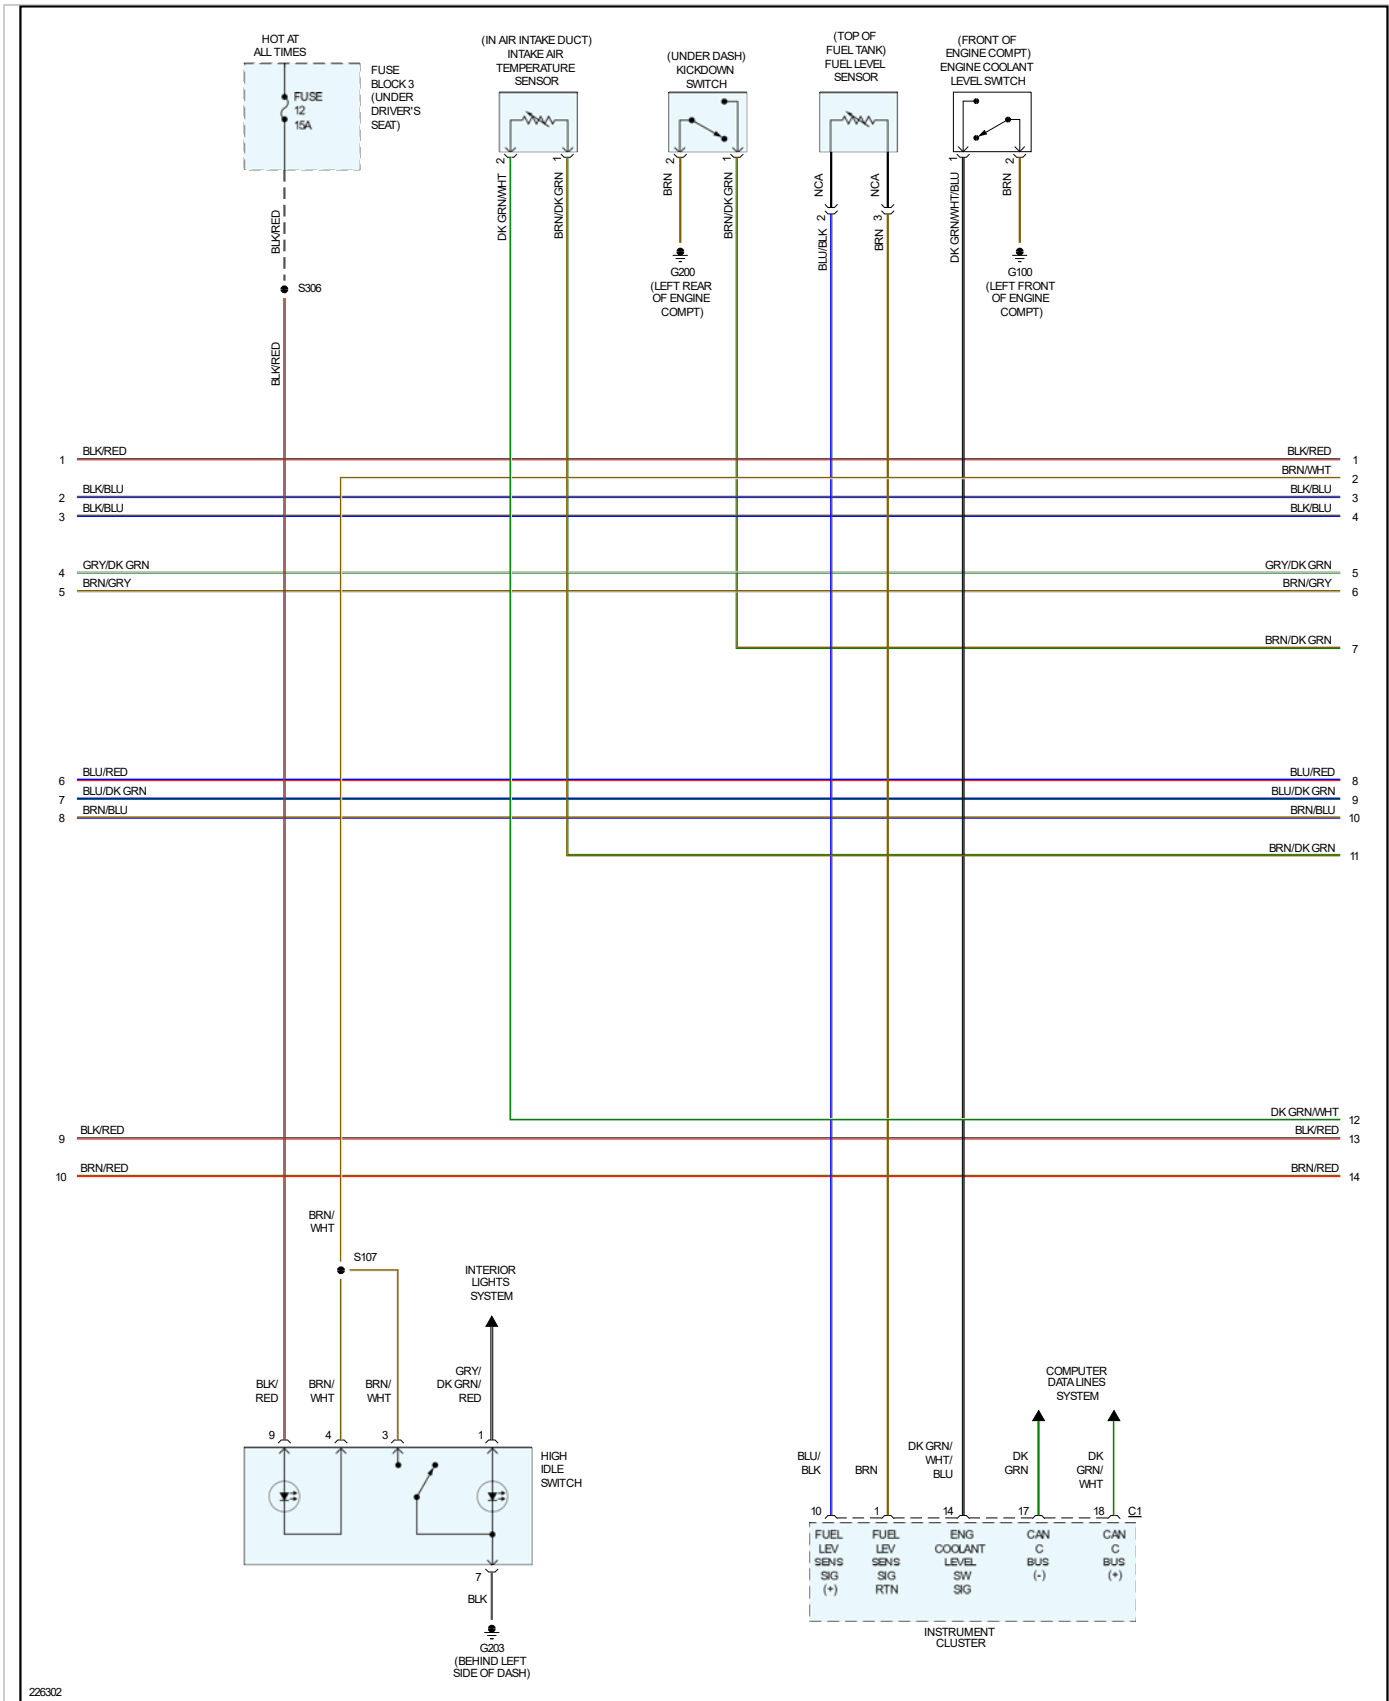

2006 Dodge or Ram Truck Sprinter 2500 L5-2.7L DSL Turbo

Vehicle > Powertrain Management > Diagrams > Electrical - Interactive Color (Non OE)

ENGINE CONTROLS - OBD II

Engine Controls - OBD II

Page 1 of 5

226302

226303