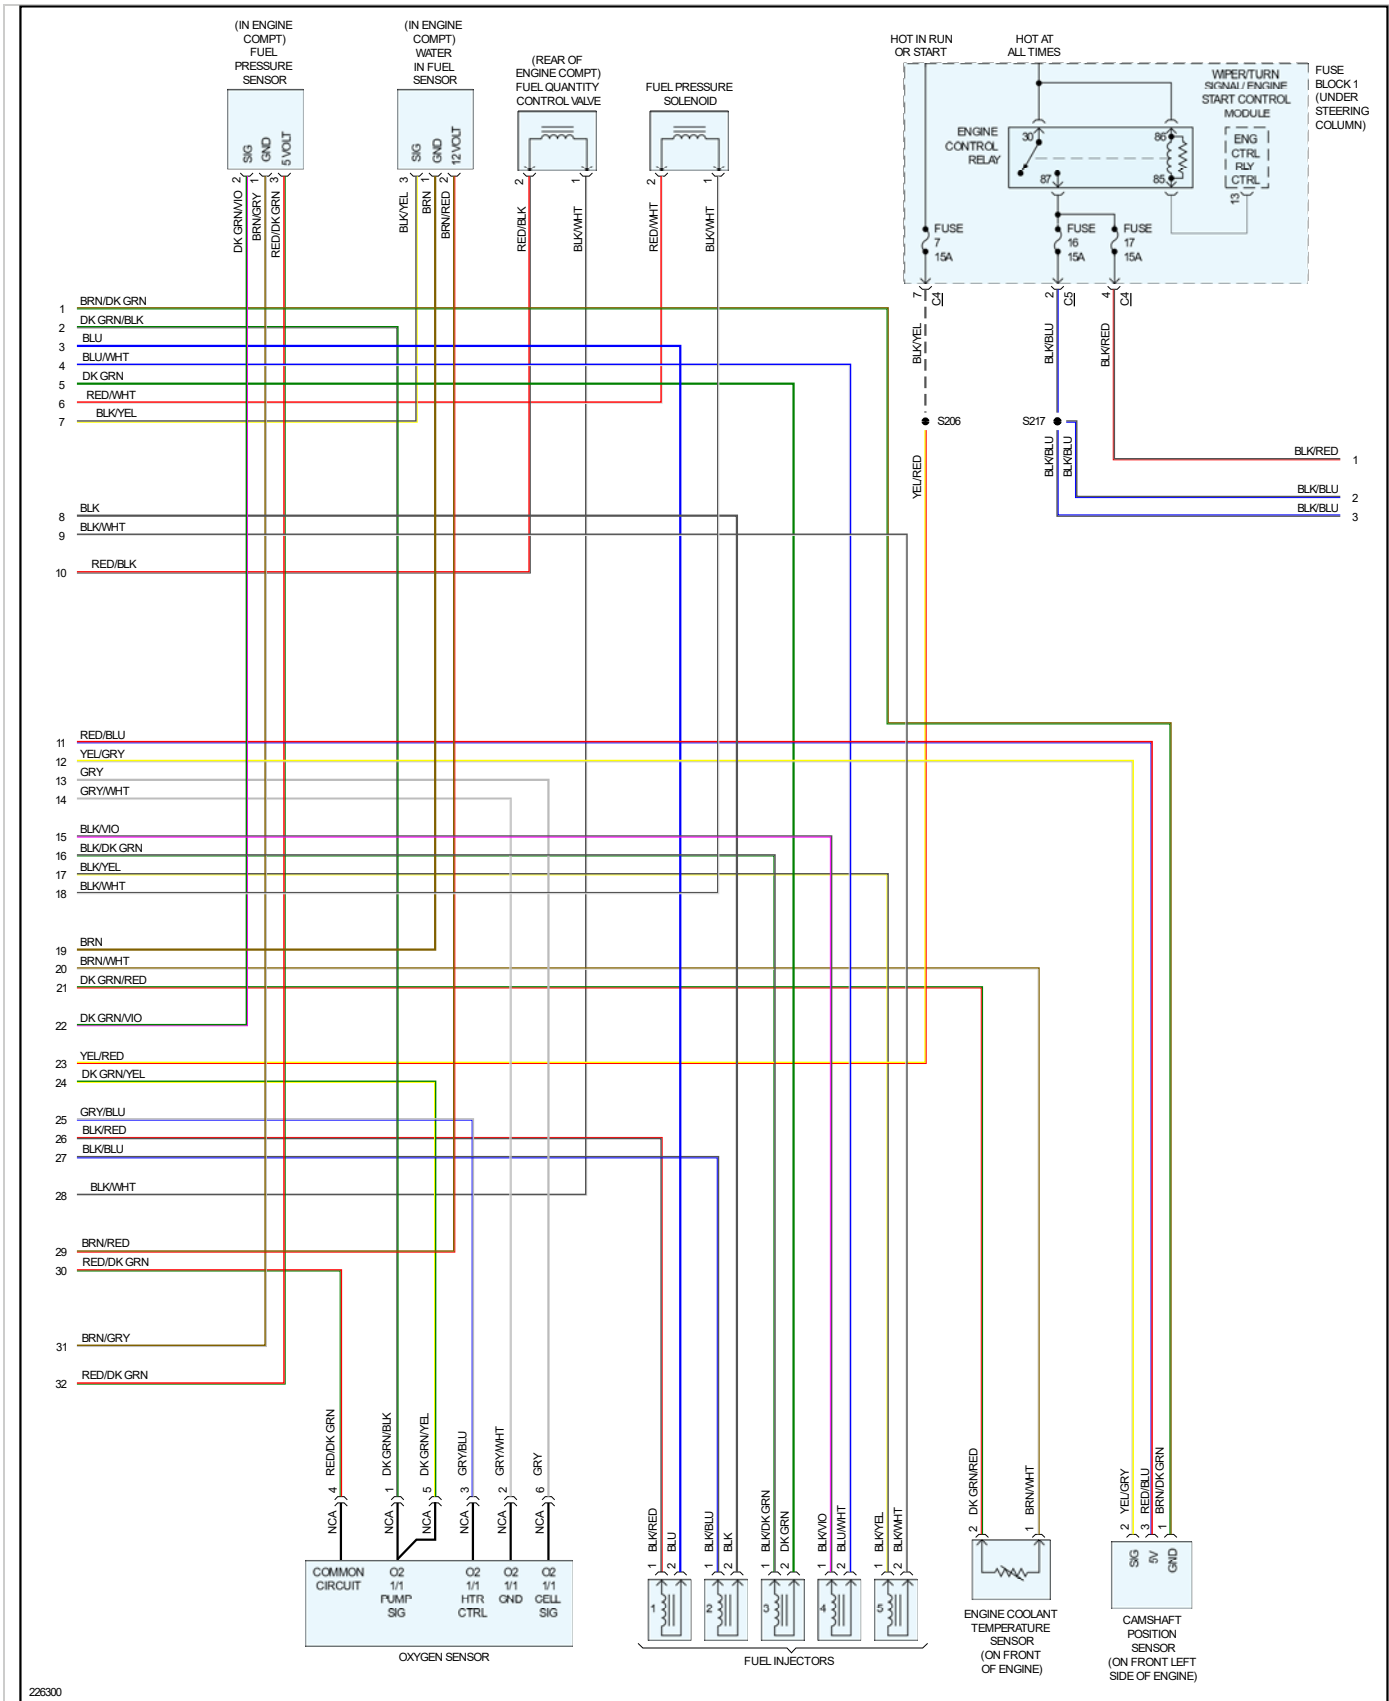

2006 Dodge or Ram Truck Sprinter 2500 L5-2.7L DSL Turbo

Vehicle > Powertrain Management > Diagrams > Electrical - Interactive Color (Non OE)

ENGINE CONTROLS - OBD II

Engine Controls - OBD II

Page 1 of 5

226302

226303