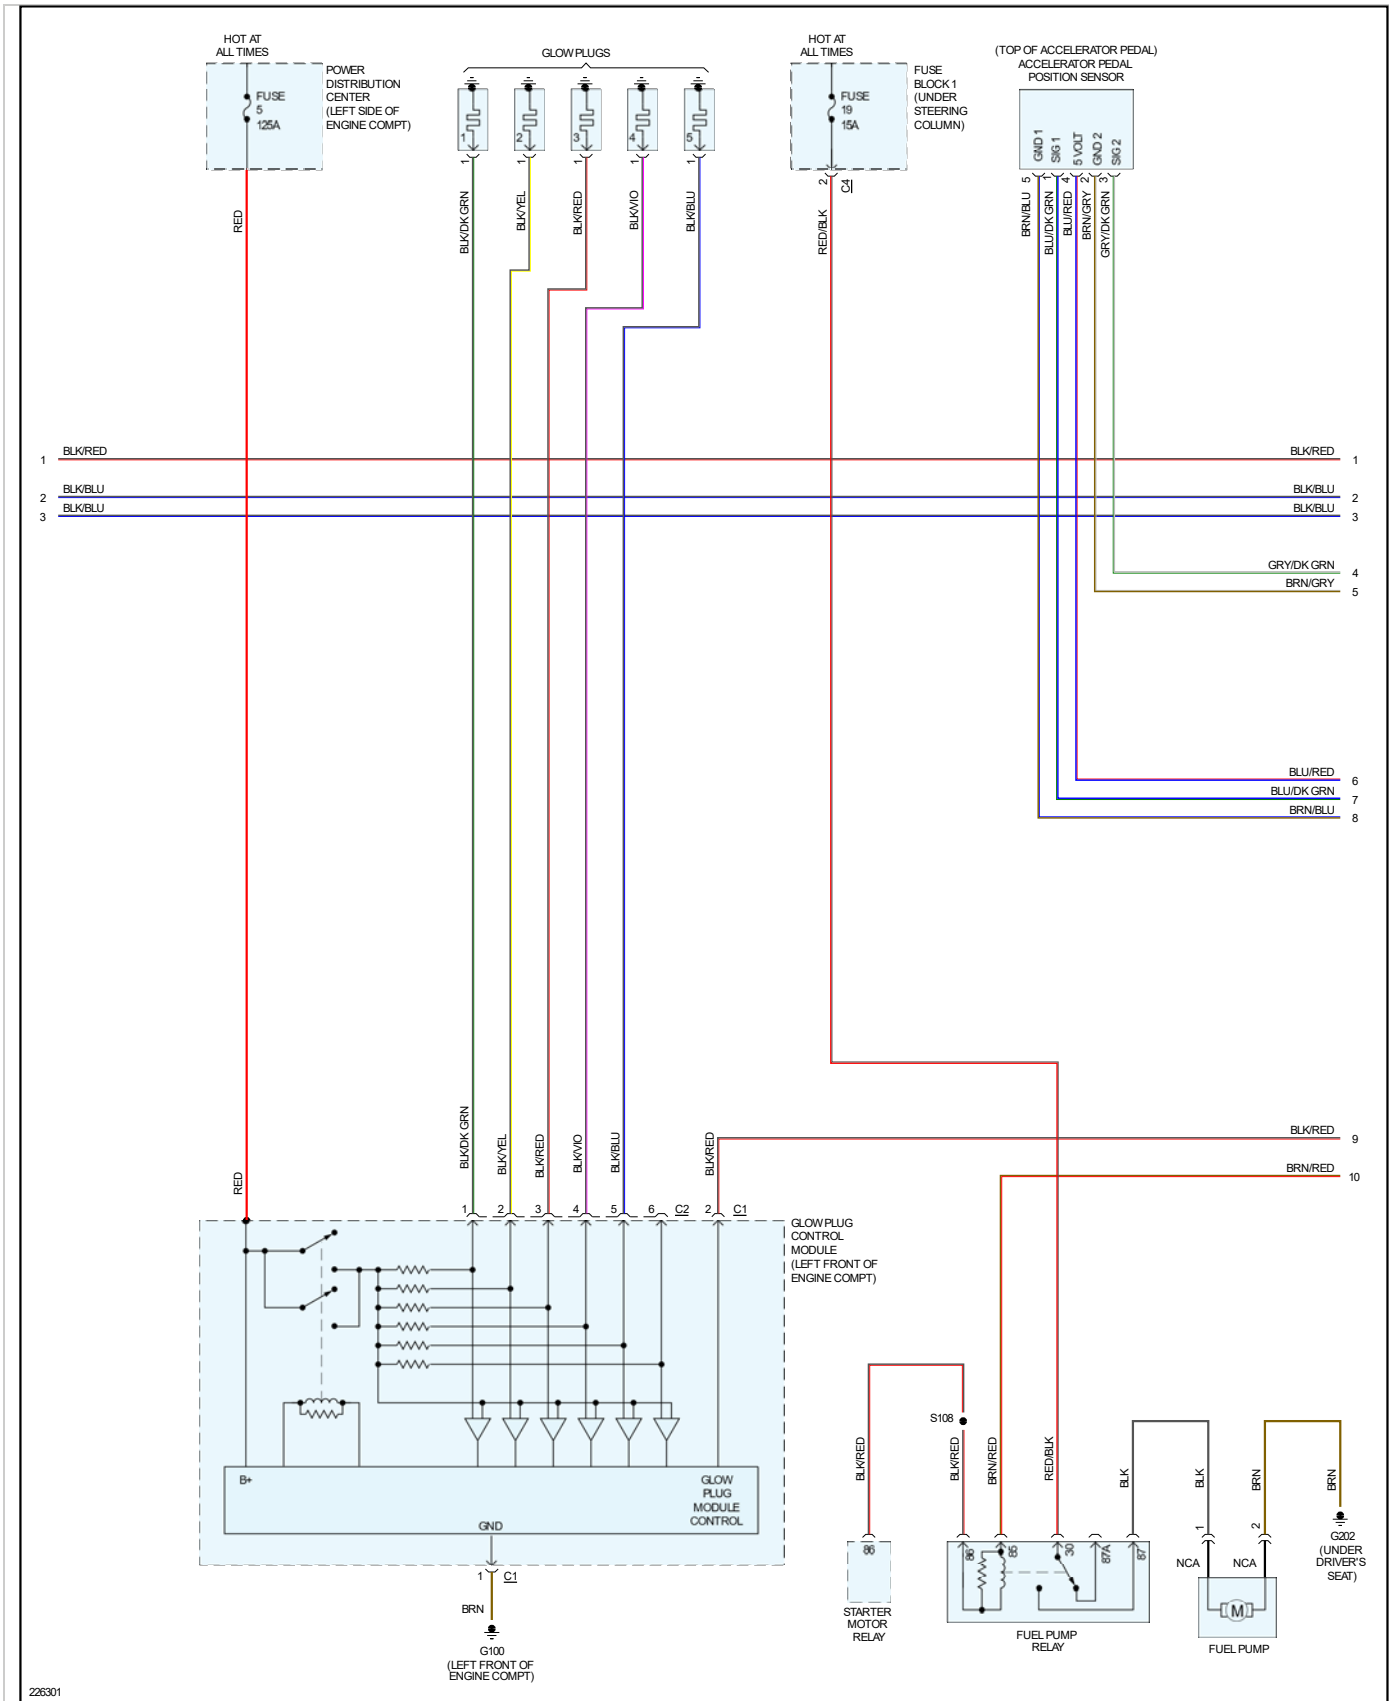

2006 Dodge or Ram Truck Sprinter 2500 L5-2.7L DSL Turbo

Vehicle > Powertrain Management > Diagrams > Electrical - Interactive Color (Non OE)

ENGINE CONTROLS - OBD II

Engine Controls - OBD II

Page 1 of 5

226302

226303