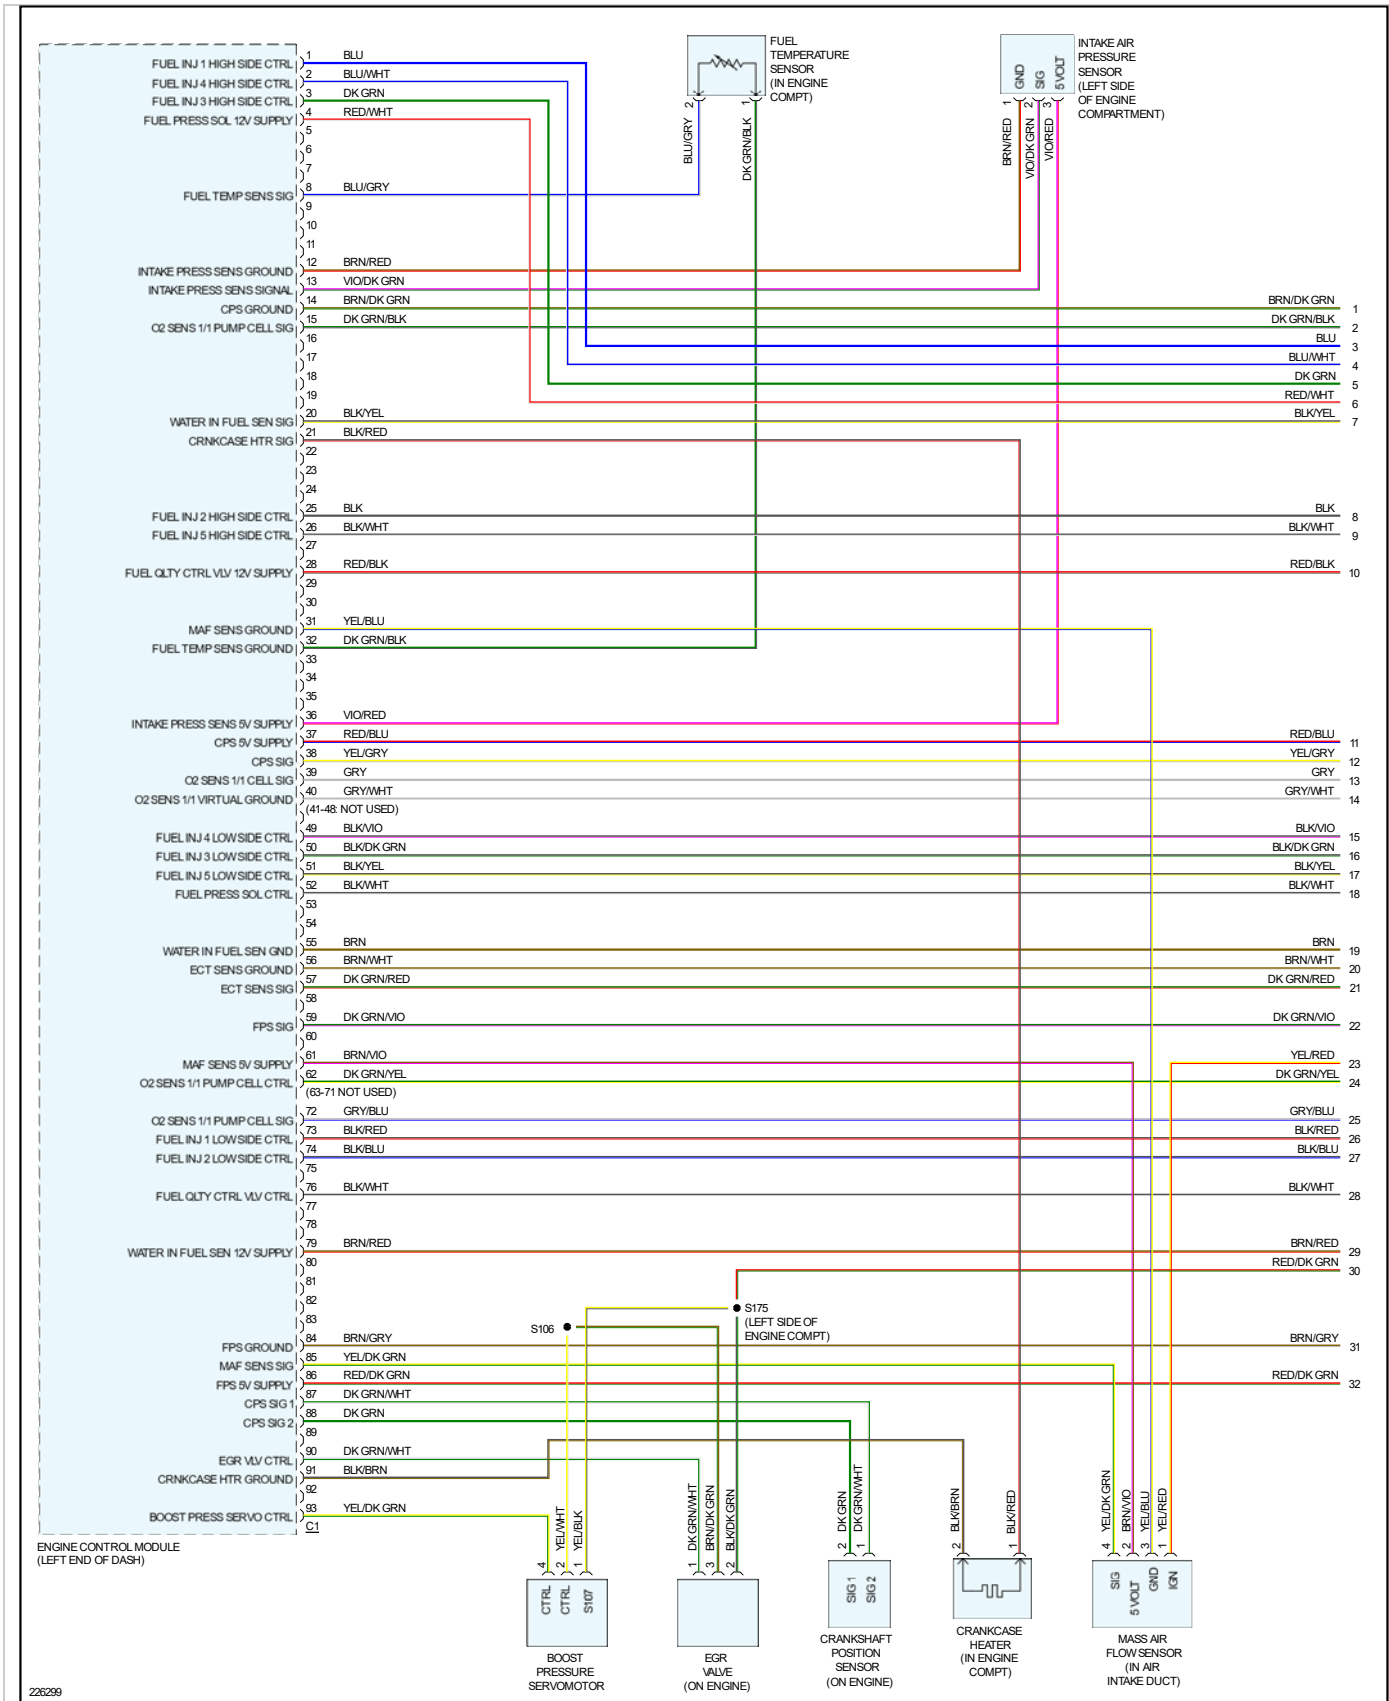

2006 Dodge or Ram Truck Sprinter 2500 L5-2.7L DSL Turbo

Vehicle > Powertrain Management > Diagrams > Electrical - Interactive Color (Non OE)

ENGINE CONTROLS - OBD II

Engine Controls - OBD II

Page 1 of 5

226302

226303