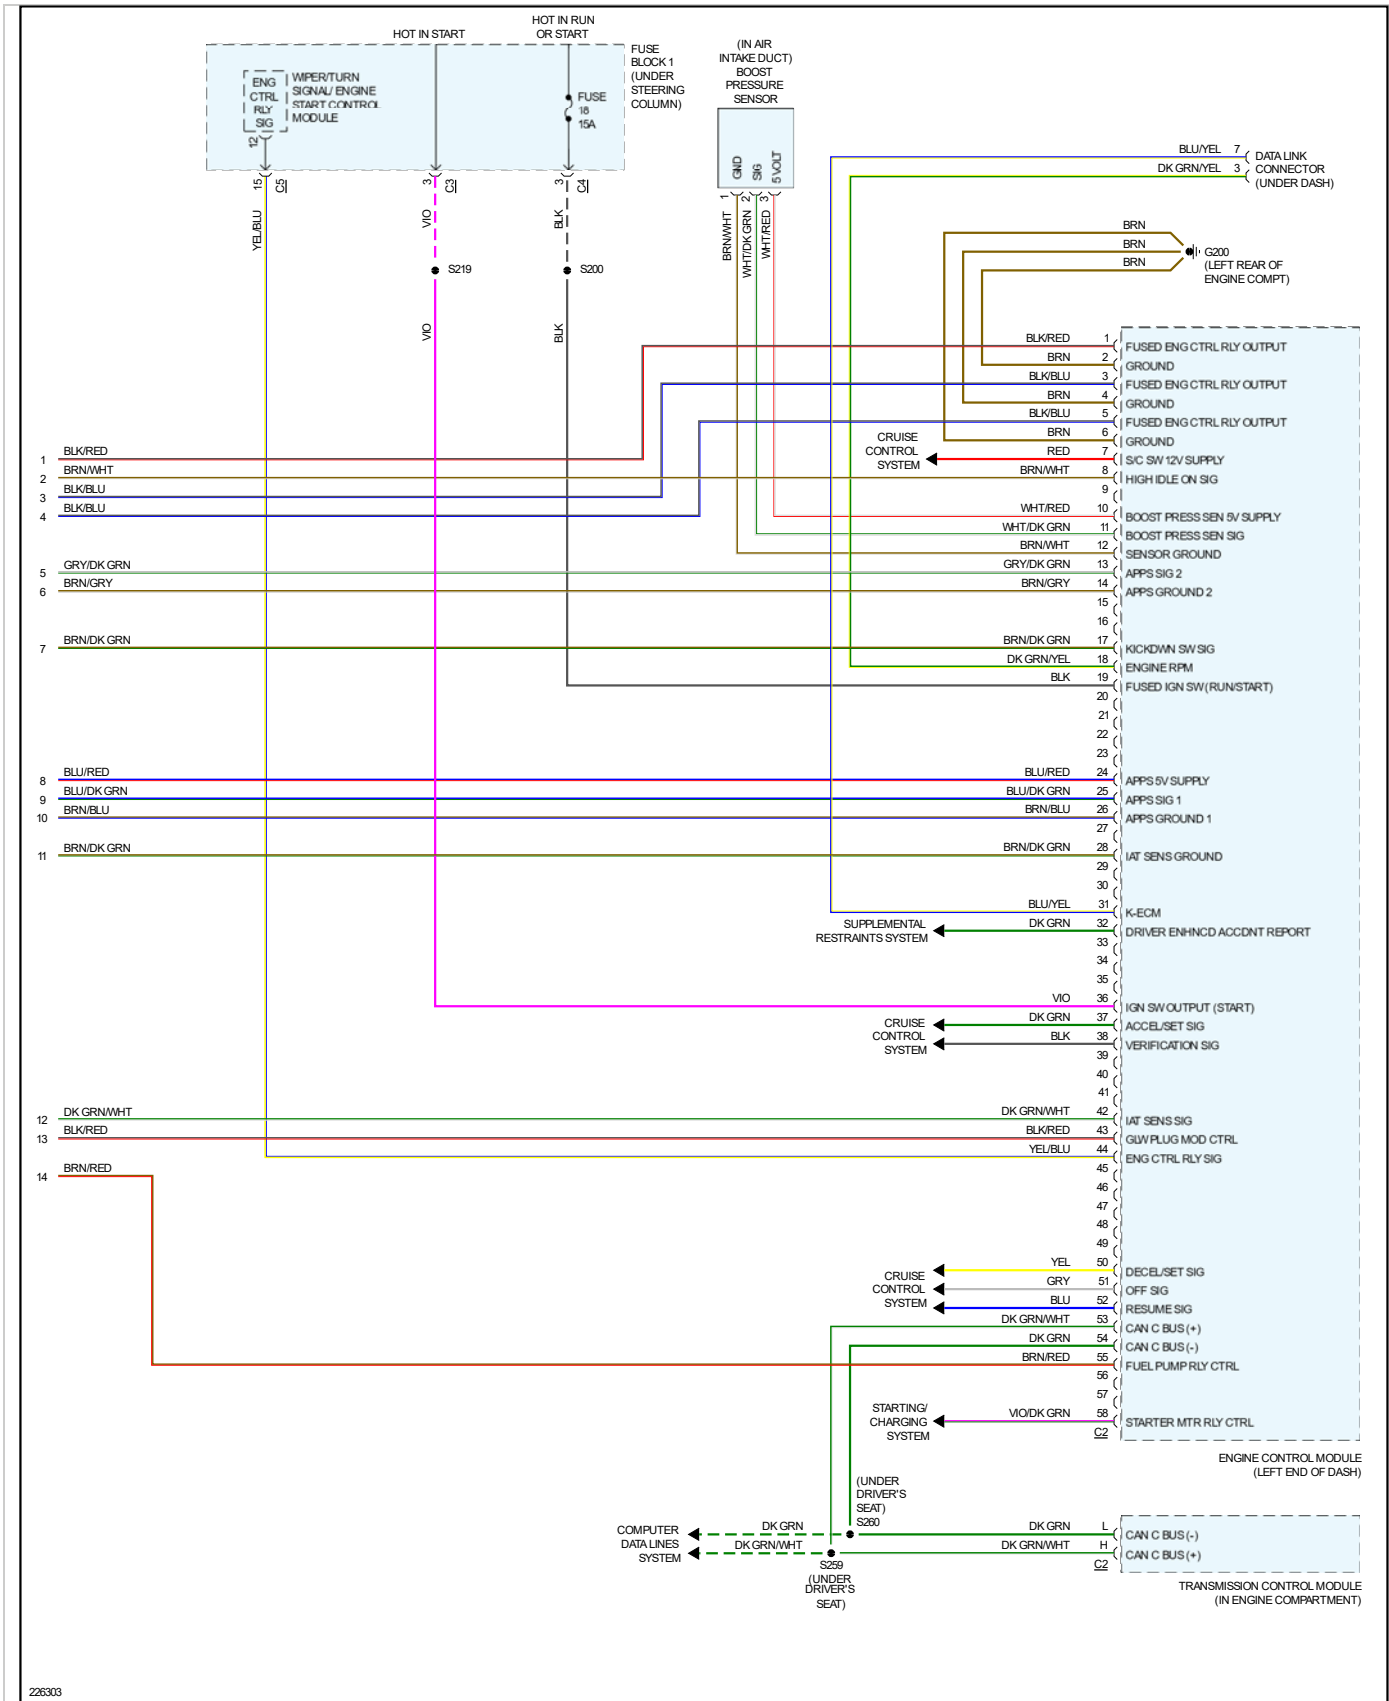

2006 Dodge or Ram Truck Sprinter 2500 L5-2.7L DSL Turbo

Vehicle > Powertrain Management > Diagrams > Electrical - Interactive Color (Non OE)

ENGINE CONTROLS - OBD II

Engine Controls - OBD II

Page 1 of 5

226302

226303