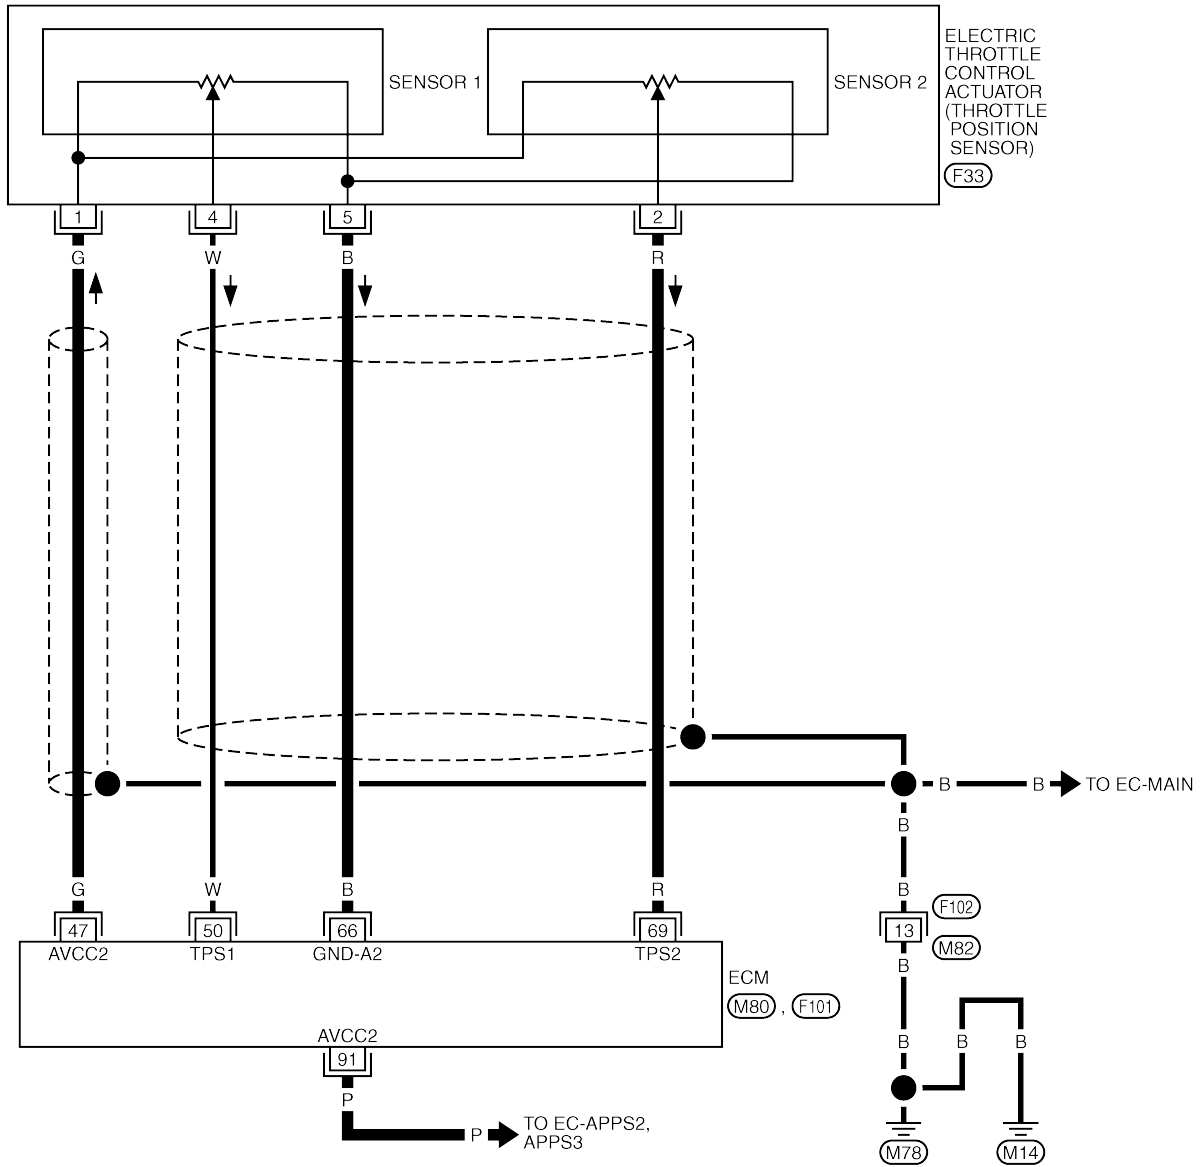

TROUBLE DIAGNOSIS

DTC P0122, P0123 TP SENSOR

Wiring Diagram

ABS004D2

EC-TPS2-01

: DETECTABLE LINE FOR DTC
 : NON-DETECTABLE LINE FOR DTC

TBWA0699E

DTC P1122 ELECTRIC THROTTLE CONTROL FUNCTION

Wiring Diagram

ABS004JC

EC-ETC1-01

A

EC

C

D

E

TBWA0709E

DTC P2122, P2123 APP SENSOR

Wiring Diagram

ABS004NH

EC-APPS1-01

: DETECTABLE LINE FOR DTC
 : NON-DETECTABLE LINE FOR DTC

TBWA0717E