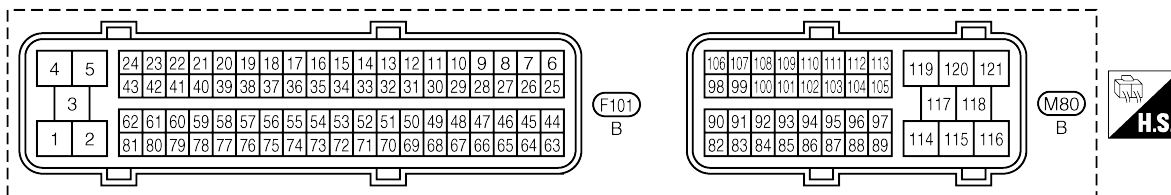

TROUBLE DIAGNOSIS

DTC P0122, P0123 TP SENSOR

Wiring Diagram

ABS004D2

EC-TPS2-01

: DETECTABLE LINE FOR DTC
 : NON-DETECTABLE LINE FOR DTC

TBWA0699E

DTC P1122 ELECTRIC THROTTLE CONTROL FUNCTION