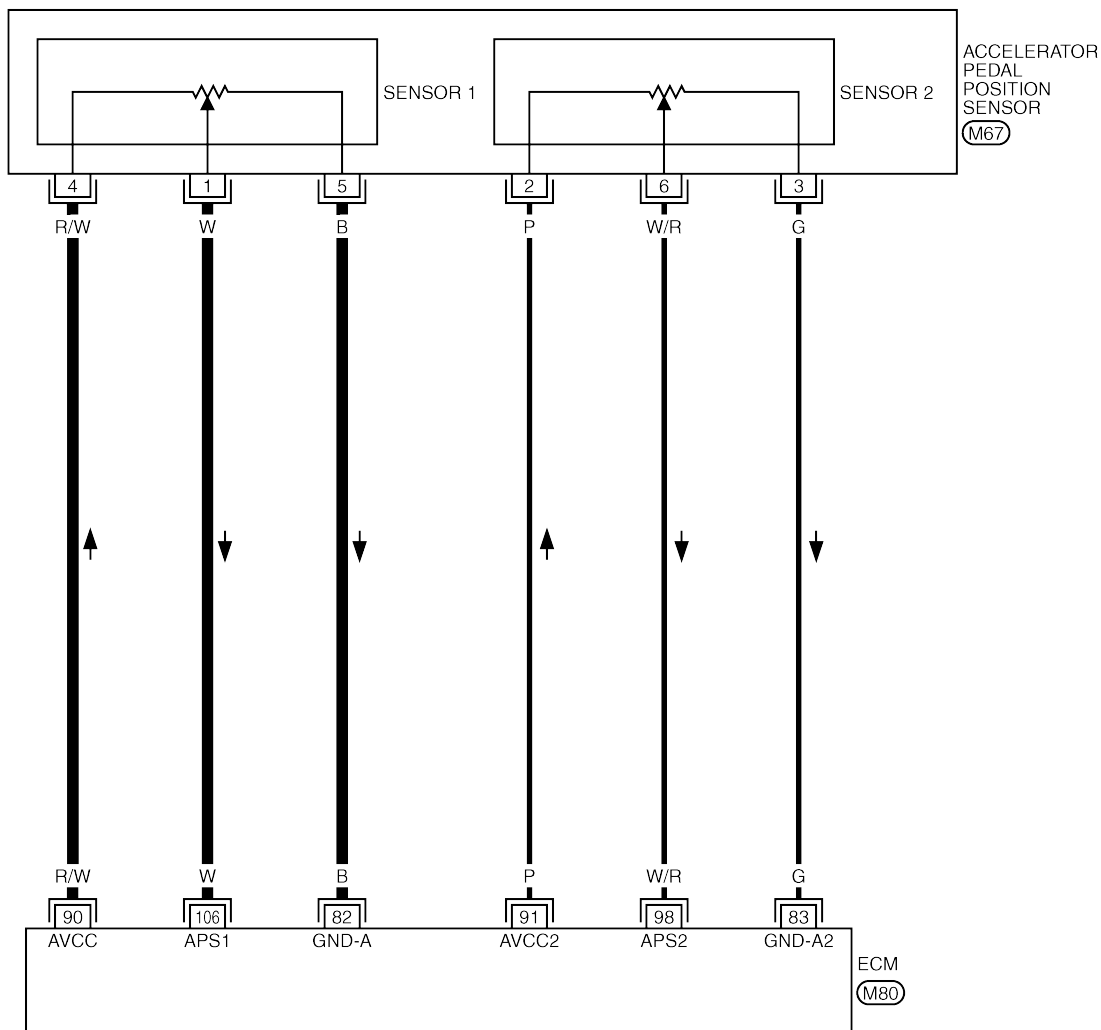

TROUBLE DIAGNOSIS

DTC P0122, P0123 TP SENSOR

Wiring Diagram

ABS004D2

EC-TPS2-01

: DETECTABLE LINE FOR DTC
 : NON-DETECTABLE LINE FOR DTC

TBWA0699E

DTC P1122 ELECTRIC THROTTLE CONTROL FUNCTION

TBWA0709E

DTC P2122, P2123 APP SENSOR

Wiring Diagram

ABS004NH

EC-APPS1-01

: DETECTABLE LINE FOR DTC
 : NON-DETECTABLE LINE FOR DTC

TBWA0717E