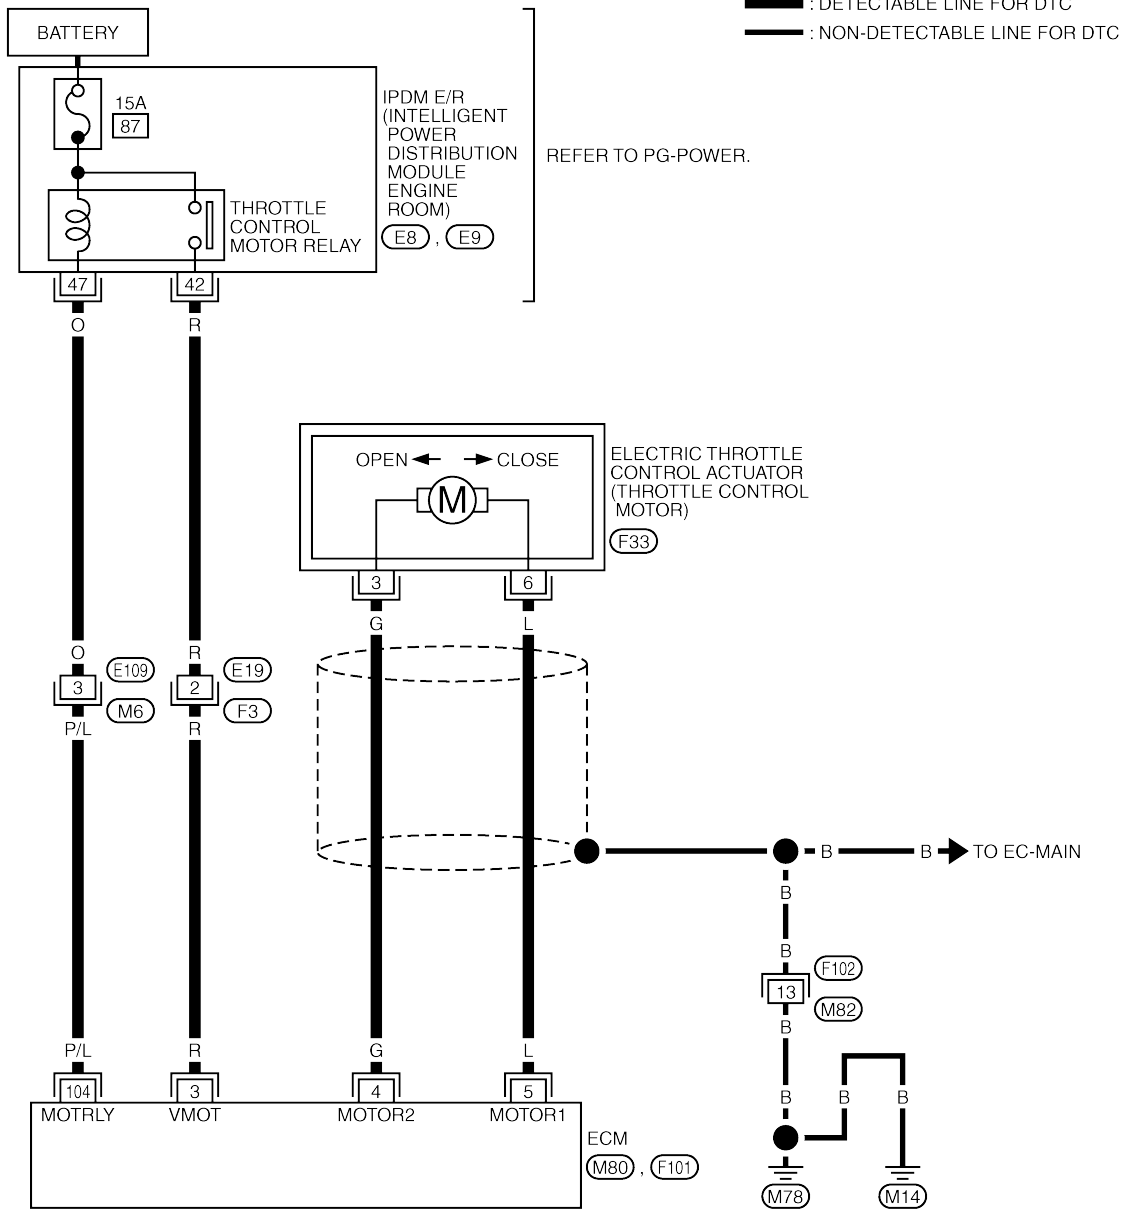

TROUBLE DIAGNOSIS

DTC P0122, P0123 TP SENSOR

Wiring Diagram

ABS004D2

EC-TPS2-01

: DETECTABLE LINE FOR DTC
 : NON-DETECTABLE LINE FOR DTC

TBWA0699E

DTC P1122 ELECTRIC THROTTLE CONTROL FUNCTION

Wiring Diagram

ABS004JC

EC-ETC1-01

A

EC

C

D

E

TBWA0709E

DTC P2122, P2123 APP SENSOR

Wiring Diagram

ABS004NH

EC-APPS1-01

: DETECTABLE LINE FOR DTC
 : NON-DETECTABLE LINE FOR DTC

TBWA0717E