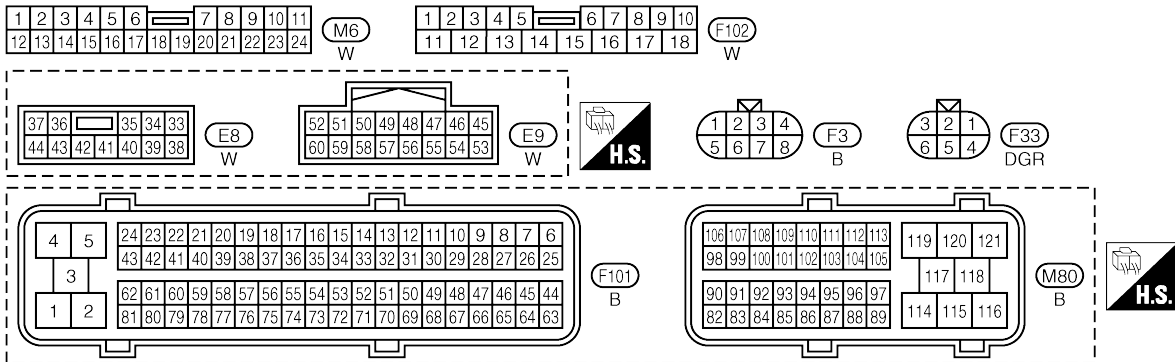

TBWA0709E

DTC P2122, P2123 APP SENSOR

Wiring Diagram

ABS004NH

EC-APPS1-01

: DETECTABLE LINE FOR DTC
 : NON-DETECTABLE LINE FOR DTC

TBWA0717E