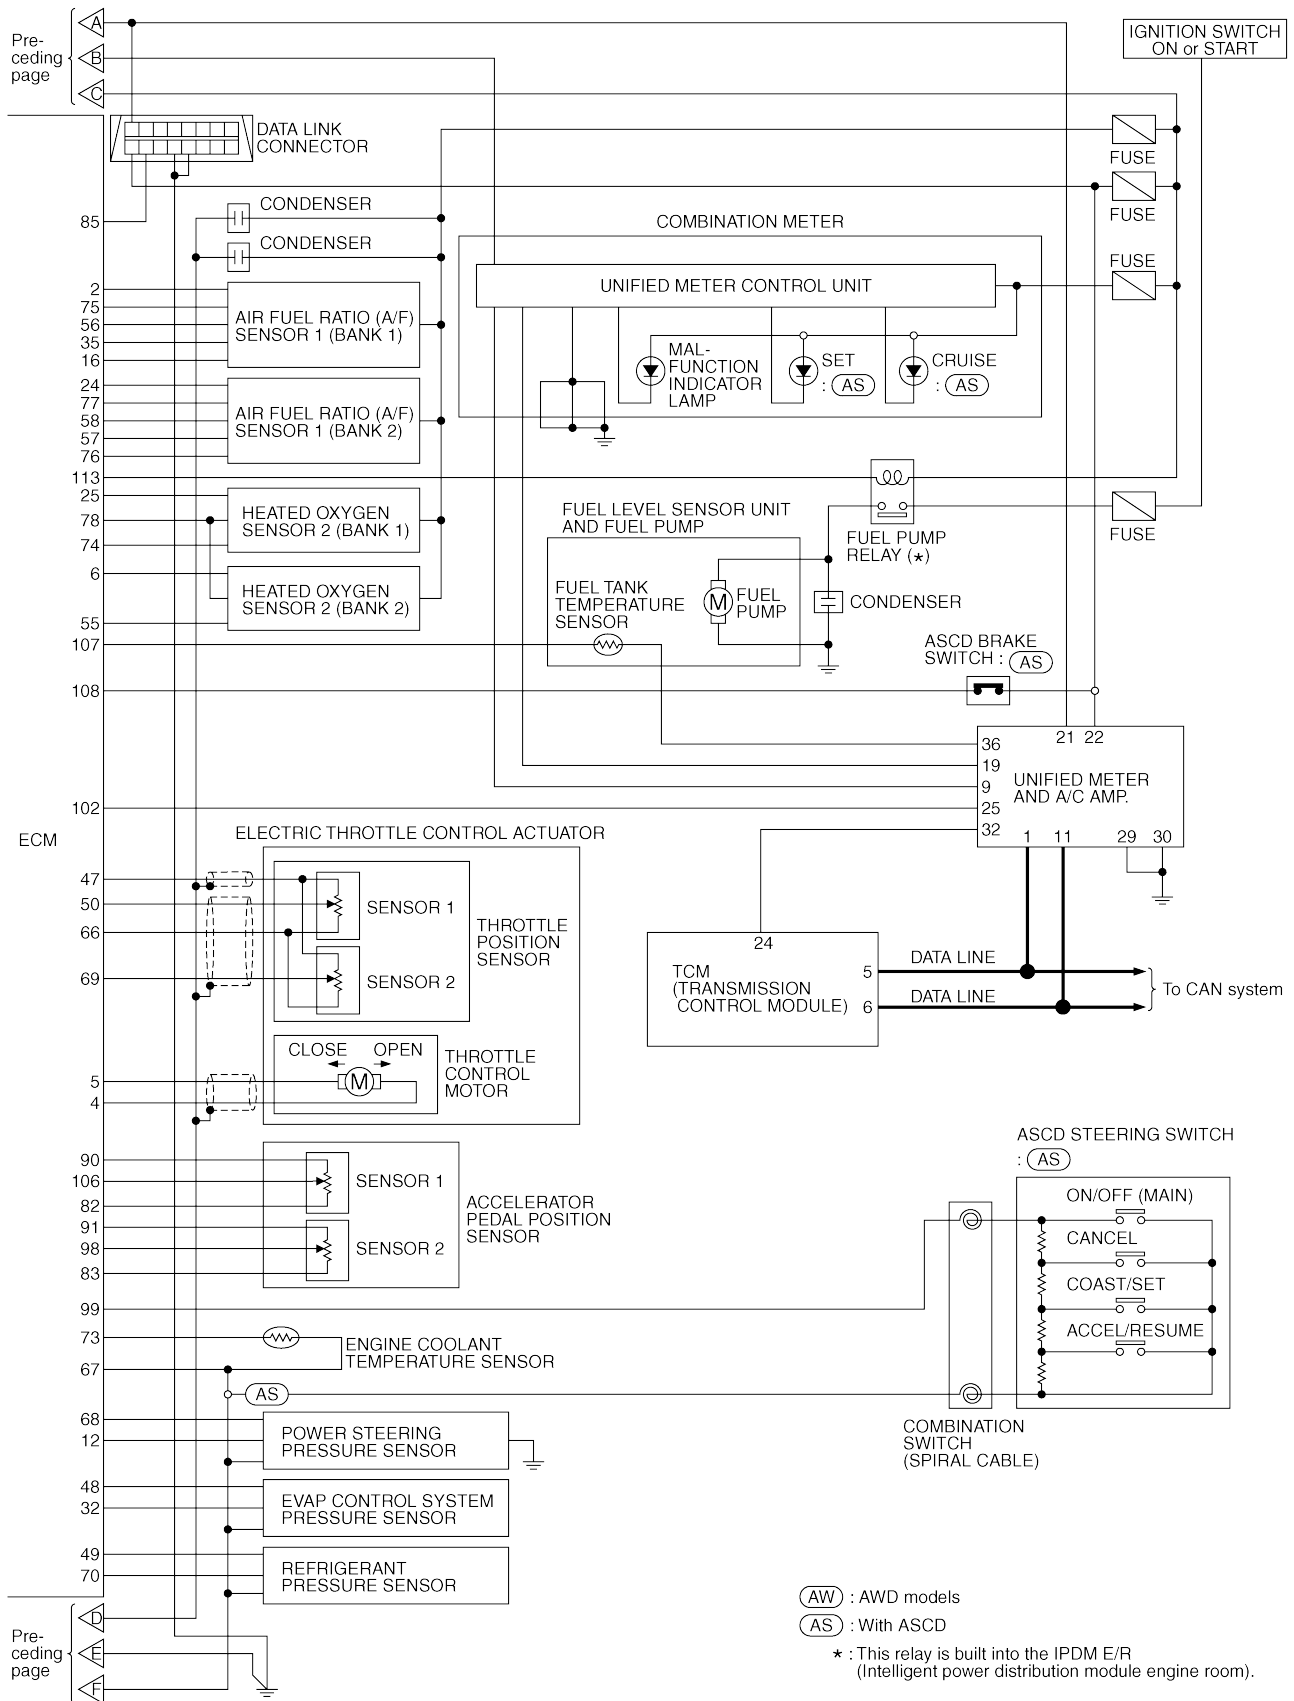

TROUBLE DIAGNOSIS

DTC P0122, P0123 TP SENSOR

Wiring Diagram

ABS004D2

EC-TPS2-01

: DETECTABLE LINE FOR DTC
 : NON-DETECTABLE LINE FOR DTC

TBWA0699E

DTC P1122 ELECTRIC THROTTLE CONTROL FUNCTION

Wiring Diagram

ABS004JC

EC-ETC1-01

A

EC

C

D

E

TBWA0709E

DTC P2122, P2123 APP SENSOR

Wiring Diagram

ABS004NH

EC-APPS1-01

: DETECTABLE LINE FOR DTC
 : NON-DETECTABLE LINE FOR DTC

TBWA0717E