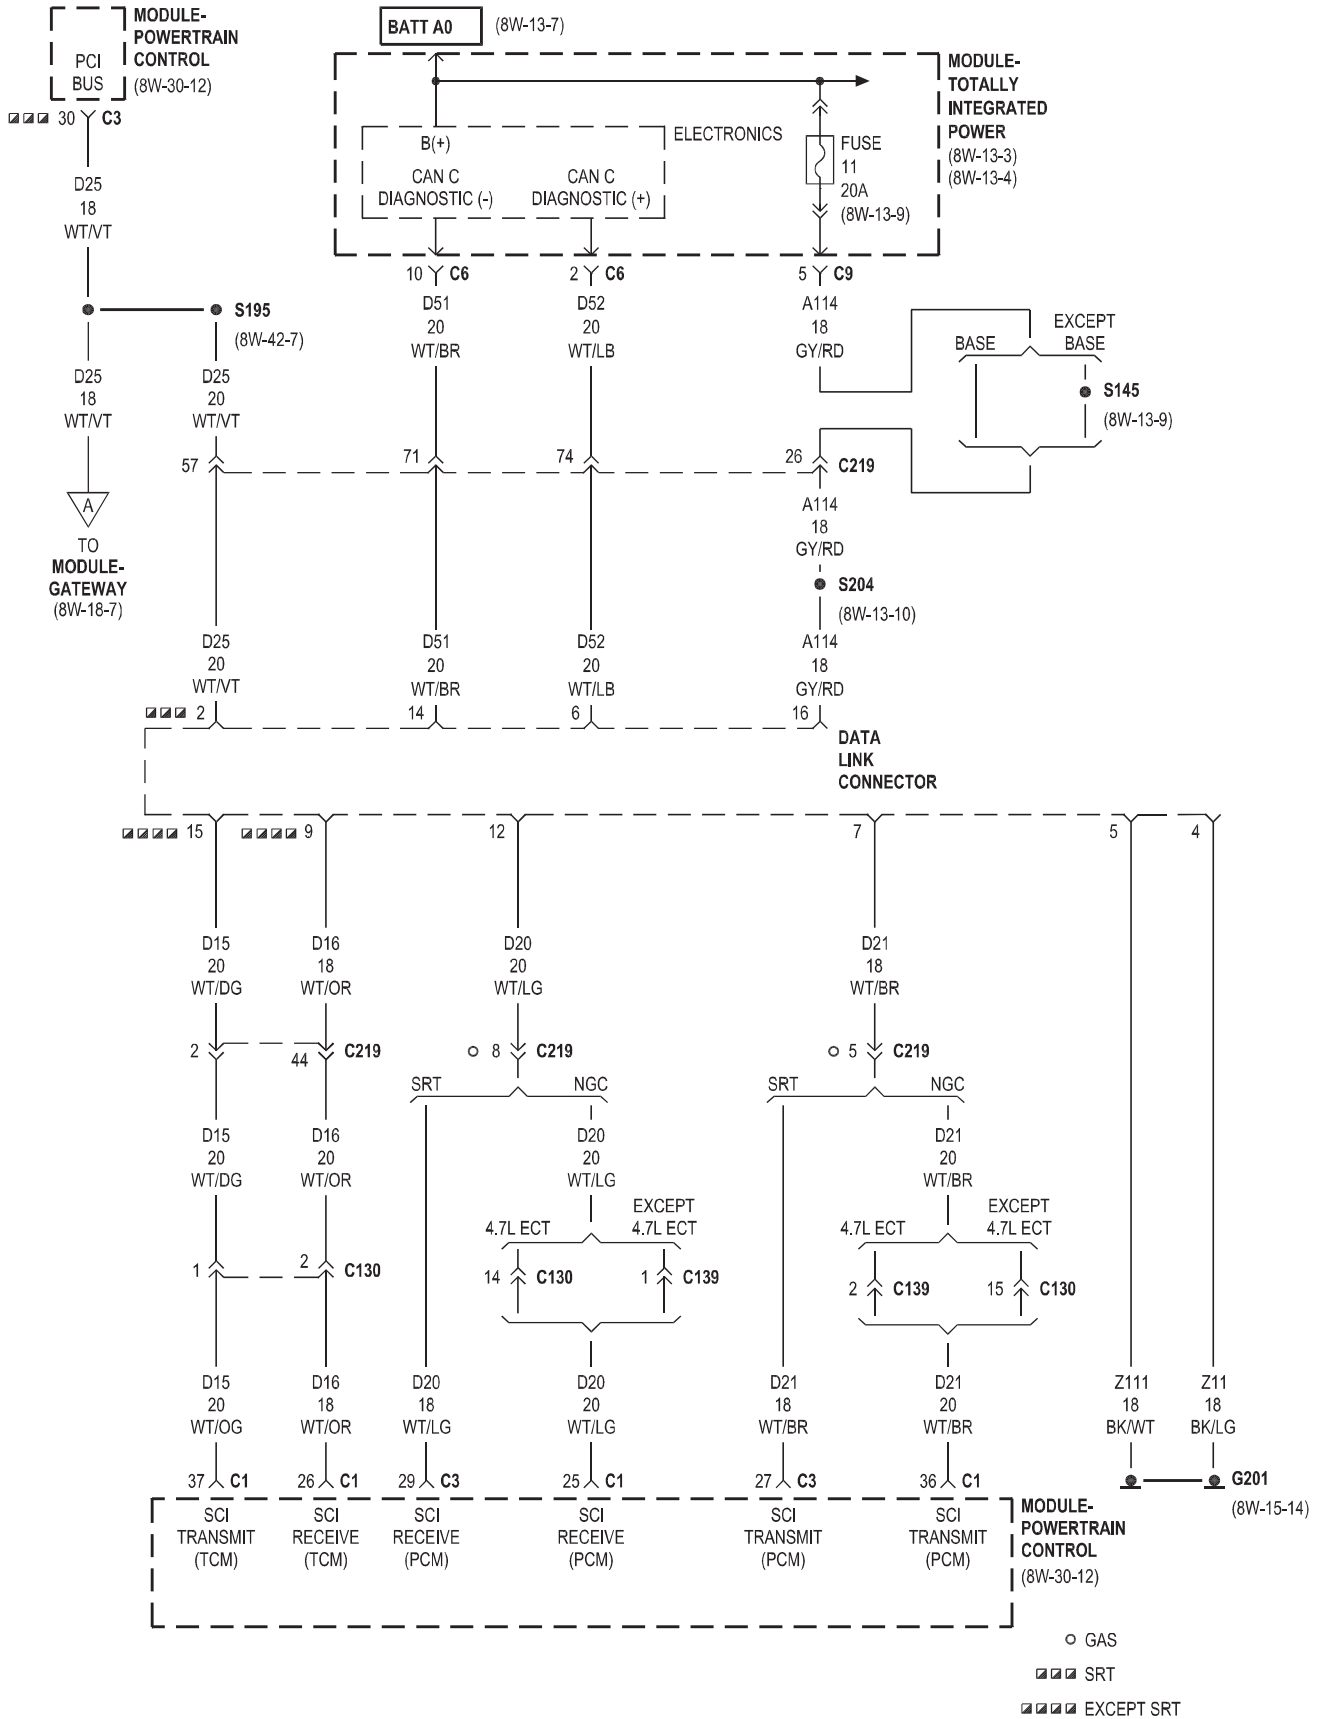

8W-18 BUS COMMUNICATIONS

Component	Page	Component	Page
Cluster	8W-18-3, 4	Module-Final Drive Control	8W-18-5, 6
Control-A/C-Heater	8W-18-3, 4	Module-Gateway	8W-18-2, 5, 6, 7
Data Link Connector	8W-18-2	Module-Hands Free	8W-18-3, 4
Electronics	8W-18-2, 3, 4, 5, 6, 7	Module-Occupant Restraint Controller	8W-18-4
Fuse 11	8W-18-2	Module-Powertrain Control	8W-18-2, 5, 6
Fuse 29	8W-18-7	Module-Sentry Key Remote Entry	8W-18-3, 4
G104	8W-18-7	Module-Totally Integrated Power	8W-18-2, 3, 4, 5, 6, 7
G201	8W-18-2	Motor/Module-Sunroof	8W-18-3, 4
Media System-Monitor/Dvd	8W-18-3, 4	Radio	8W-18-4
Module-Anti-Lock Brakes	8W-18-5, 6	Receiver-Satellite	8W-18-3, 4
Module-Electronic Overhead	8W-18-3, 4		
Module-Engine Control	8W-18-5, 6		

▼▼▼▼ POWER WAGON
 ■■■■ EXCEPT SRT

▼▼▼▼ POWER WAGON
 ■■■■ EXCEPT SRT