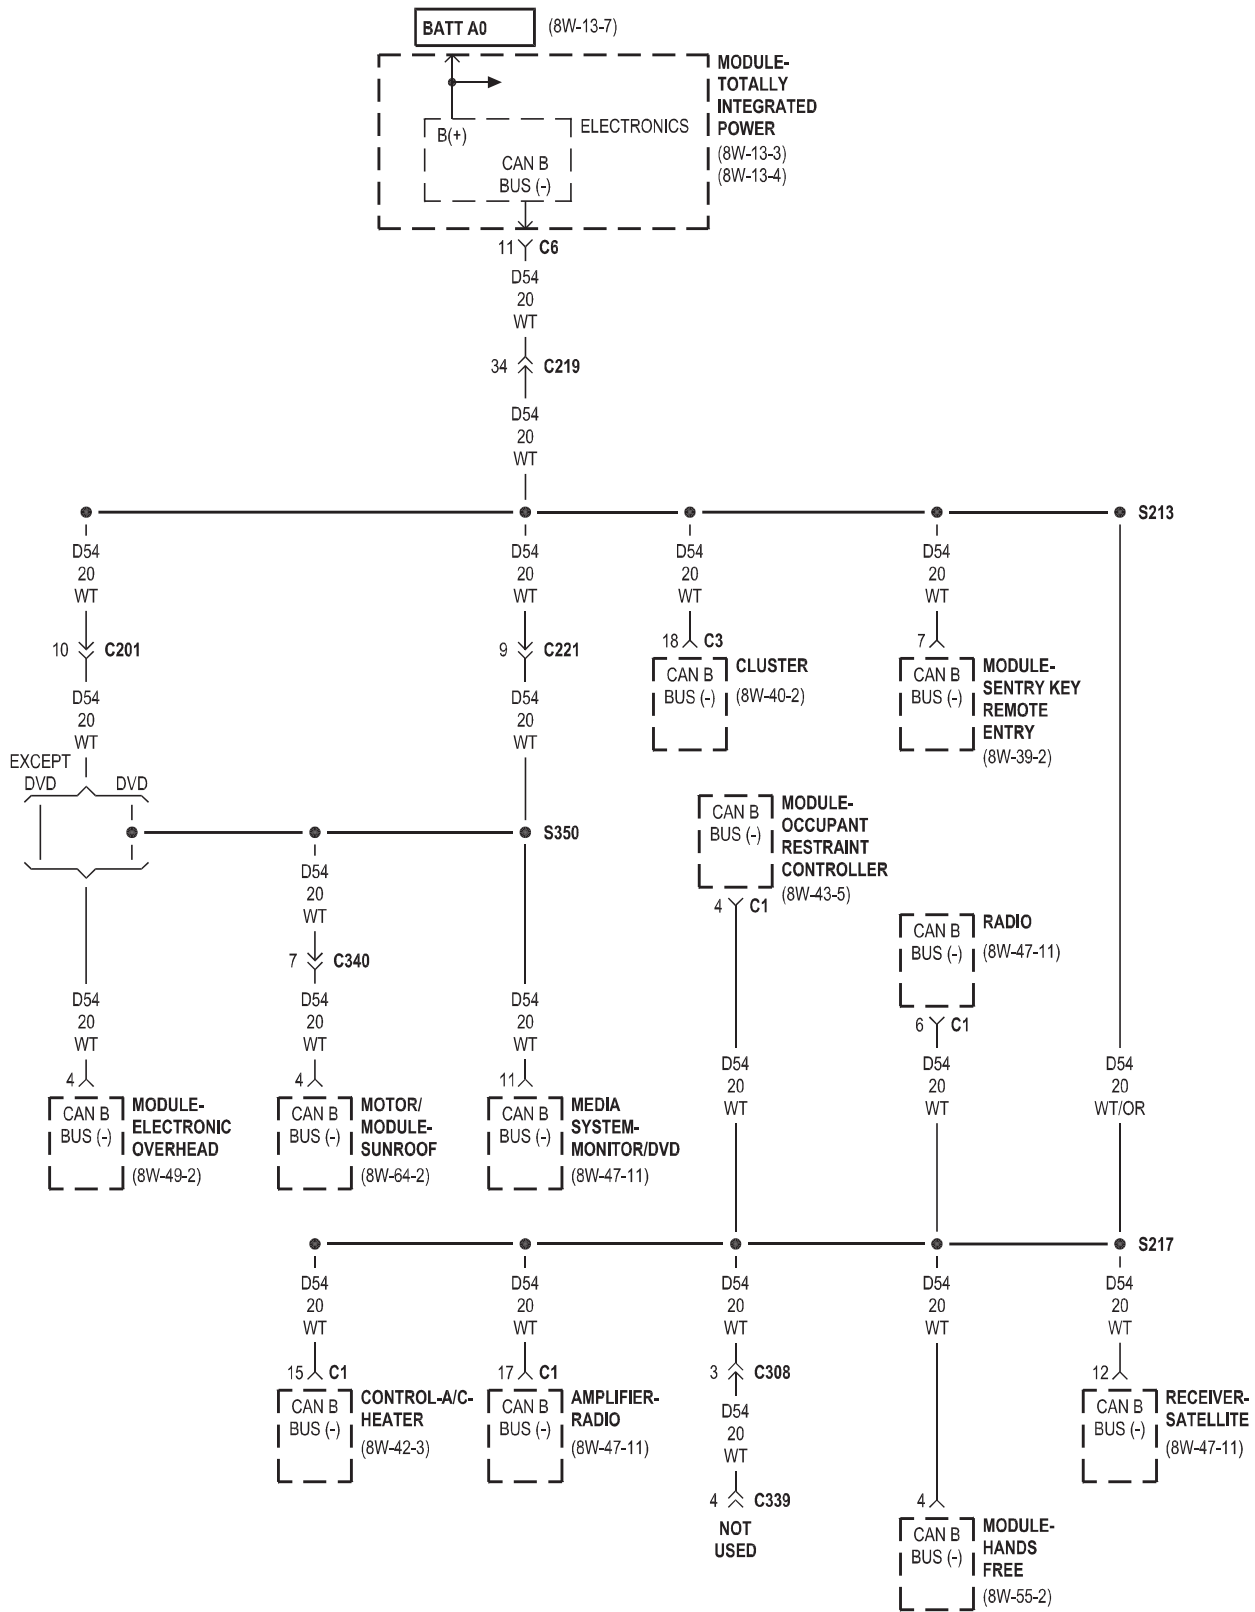

8W-18 BUS COMMUNICATIONS

Component	Page	Component	Page
Cluster	8W-18-3, 4	Module-Final Drive Control	8W-18-5, 6
Control-A/C-Heater	8W-18-3, 4	Module-Gateway	8W-18-2, 5, 6, 7
Data Link Connector	8W-18-2	Module-Hands Free	8W-18-3, 4
Electronics	8W-18-2, 3, 4, 5, 6, 7	Module-Occupant Restraint Controller	8W-18-4
Fuse 11	8W-18-2	Module-Powertrain Control	8W-18-2, 5, 6
Fuse 29	8W-18-7	Module-Sentry Key Remote Entry	8W-18-3, 4
G104	8W-18-7	Module-Totally Integrated Power	8W-18-2, 3, 4, 5, 6, 7
G201	8W-18-2	Motor/Module-Sunroof	8W-18-3, 4
Media System-Monitor/Dvd	8W-18-3, 4	Radio	8W-18-4
Module-Anti-Lock Brakes	8W-18-5, 6	Receiver-Satellite	8W-18-3, 4
Module-Electronic Overhead	8W-18-3, 4		
Module-Engine Control	8W-18-5, 6		

▼▼▼▼ POWER WAGON
 ■■■■ EXCEPT SRT

▼▼▼▼ POWER WAGON
 ■■■■ EXCEPT SRT