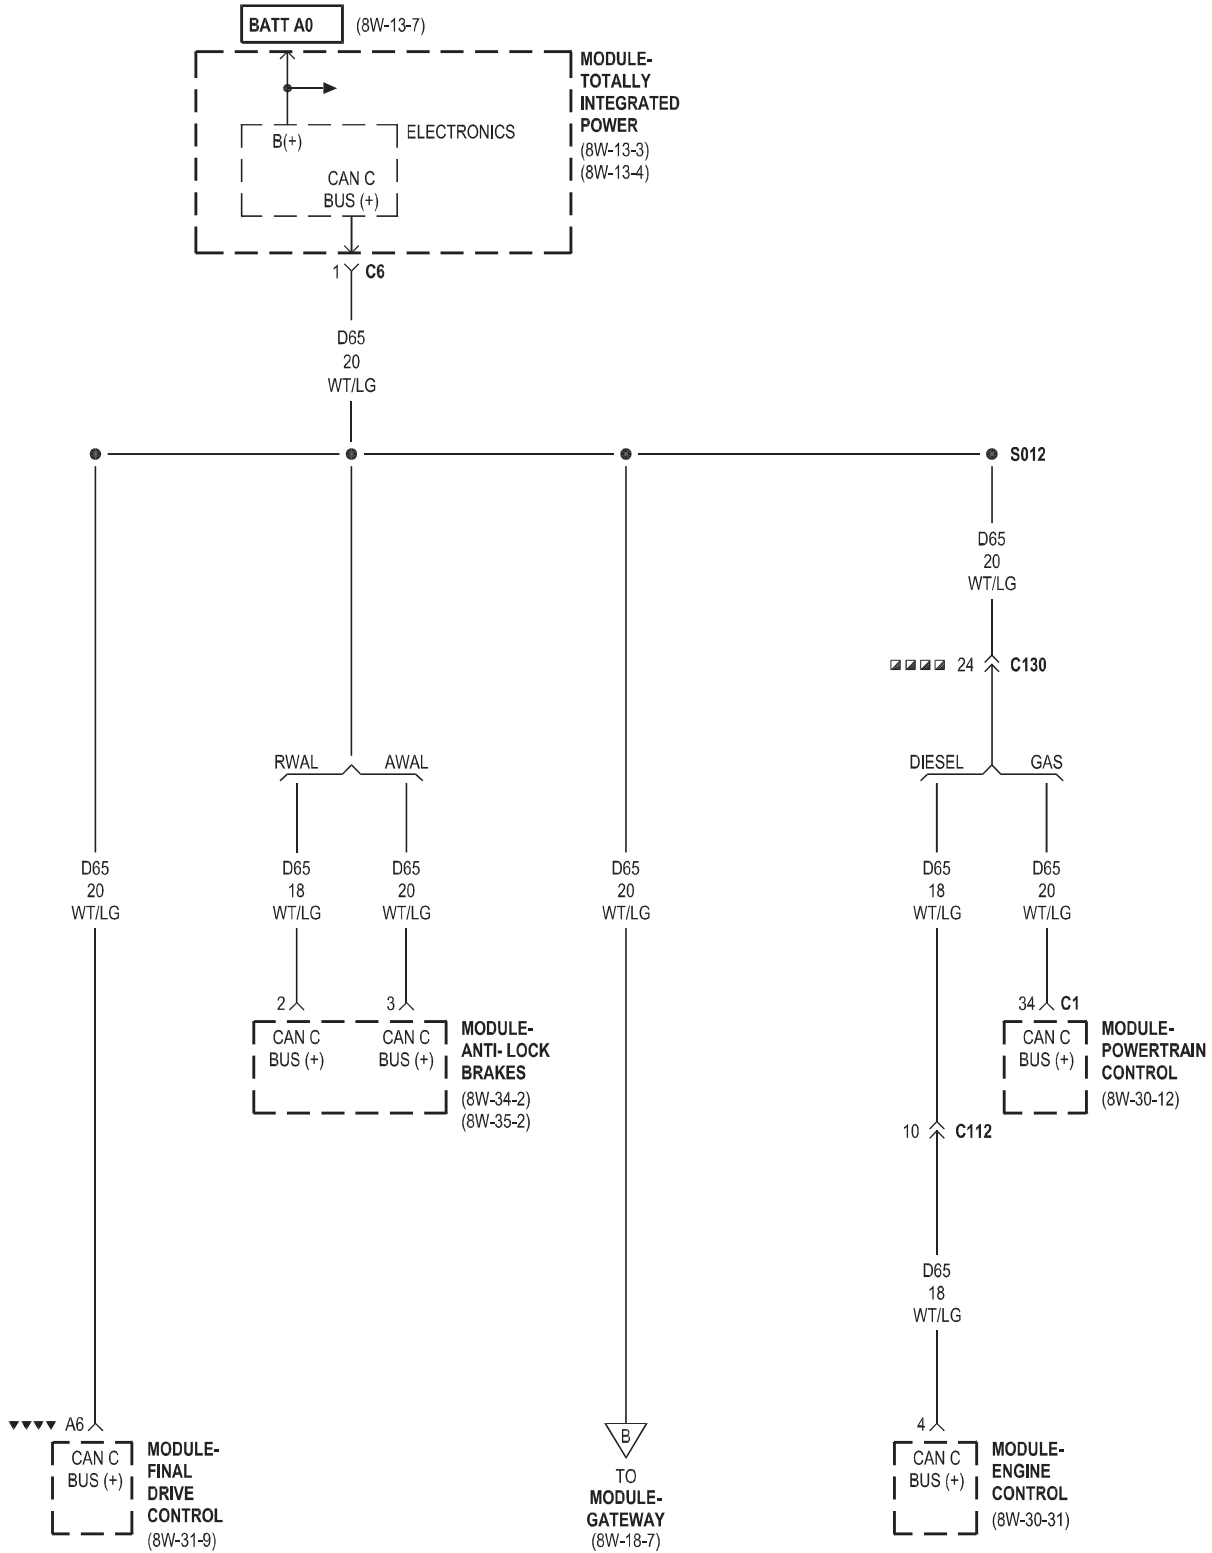

8W-18 BUS COMMUNICATIONS

Component	Page	Component	Page
Cluster	8W-18-3, 4	Module-Final Drive Control	8W-18-5, 6
Control-A/C-Heater	8W-18-3, 4	Module-Gateway	8W-18-2, 5, 6, 7
Data Link Connector	8W-18-2	Module-Hands Free	8W-18-3, 4
Electronics	8W-18-2, 3, 4, 5, 6, 7	Module-Occupant Restraint Controller	8W-18-4
Fuse 11	8W-18-2	Module-Powertrain Control	8W-18-2, 5, 6
Fuse 29	8W-18-7	Module-Sentry Key Remote Entry	8W-18-3, 4
G104	8W-18-7	Module-Totally Integrated Power	8W-18-2, 3, 4, 5, 6, 7
G201	8W-18-2	Motor/Module-Sunroof	8W-18-3, 4
Media System-Monitor/Dvd	8W-18-3, 4	Radio	8W-18-4
Module-Anti-Lock Brakes	8W-18-5, 6	Receiver-Satellite	8W-18-3, 4
Module-Electronic Overhead	8W-18-3, 4		
Module-Engine Control	8W-18-5, 6		

▼▼▼▼ POWER WAGON
 ■■■■ EXCEPT SRT

▼▼▼▼ POWER WAGON
 ■■■■ EXCEPT SRT