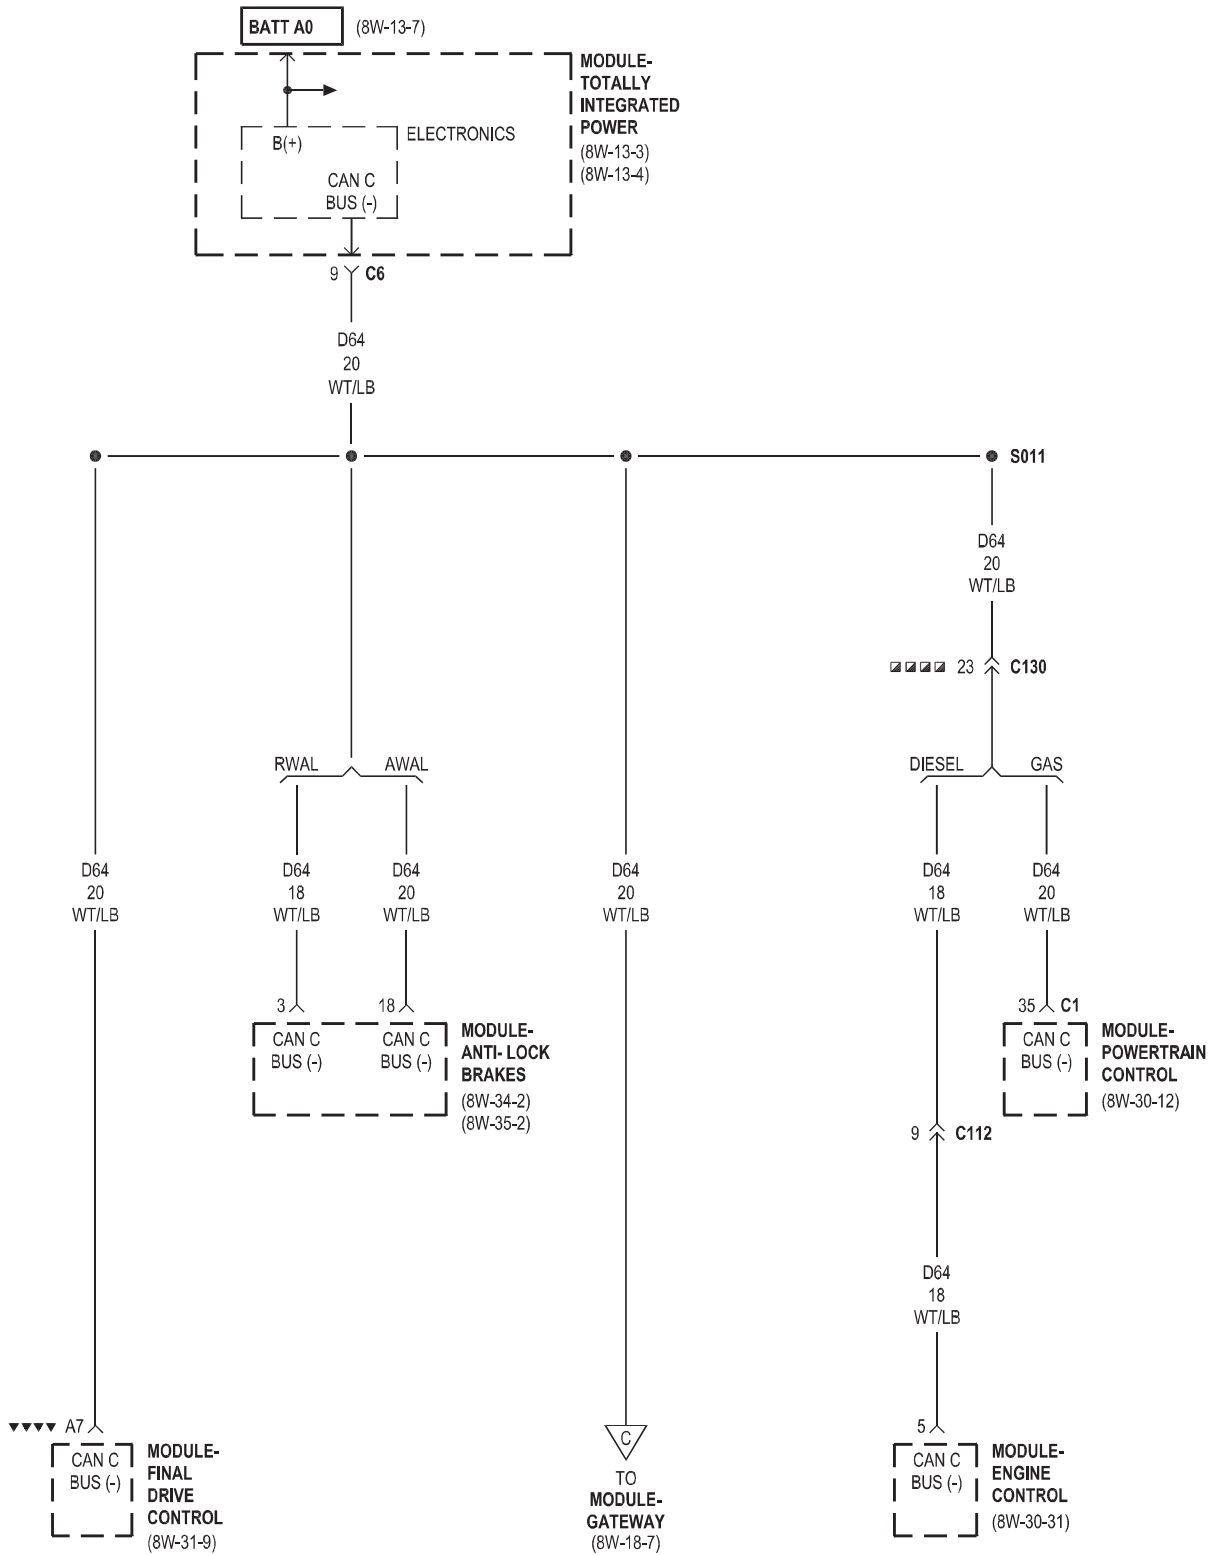

8W-18 BUS COMMUNICATIONS

Component	Page	Component	Page
Cluster	8W-18-3, 4	Module-Final Drive Control	8W-18-5, 6
Control-A/C-Heater	8W-18-3, 4	Module-Gateway	8W-18-2, 5, 6, 7
Data Link Connector	8W-18-2	Module-Hands Free	8W-18-3, 4
Electronics	8W-18-2, 3, 4, 5, 6, 7	Module-Occupant Restraint Controller	8W-18-4
Fuse 11	8W-18-2	Module-Powertrain Control	8W-18-2, 5, 6
Fuse 29	8W-18-7	Module-Sentry Key Remote Entry	8W-18-3, 4
G104	8W-18-7	Module-Totally Integrated Power	8W-18-2, 3, 4, 5, 6, 7
G201	8W-18-2	Motor/Module-Sunroof	8W-18-3, 4
Media System-Monitor/Dvd	8W-18-3, 4	Radio	8W-18-4
Module-Anti-Lock Brakes	8W-18-5, 6	Receiver-Satellite	8W-18-3, 4
Module-Electronic Overhead	8W-18-3, 4		
Module-Engine Control	8W-18-5, 6		

▼▼▼▼ POWER WAGON
 ■■■■ EXCEPT SRT

▼▼▼▼ POWER WAGON
 ■■■■ EXCEPT SRT