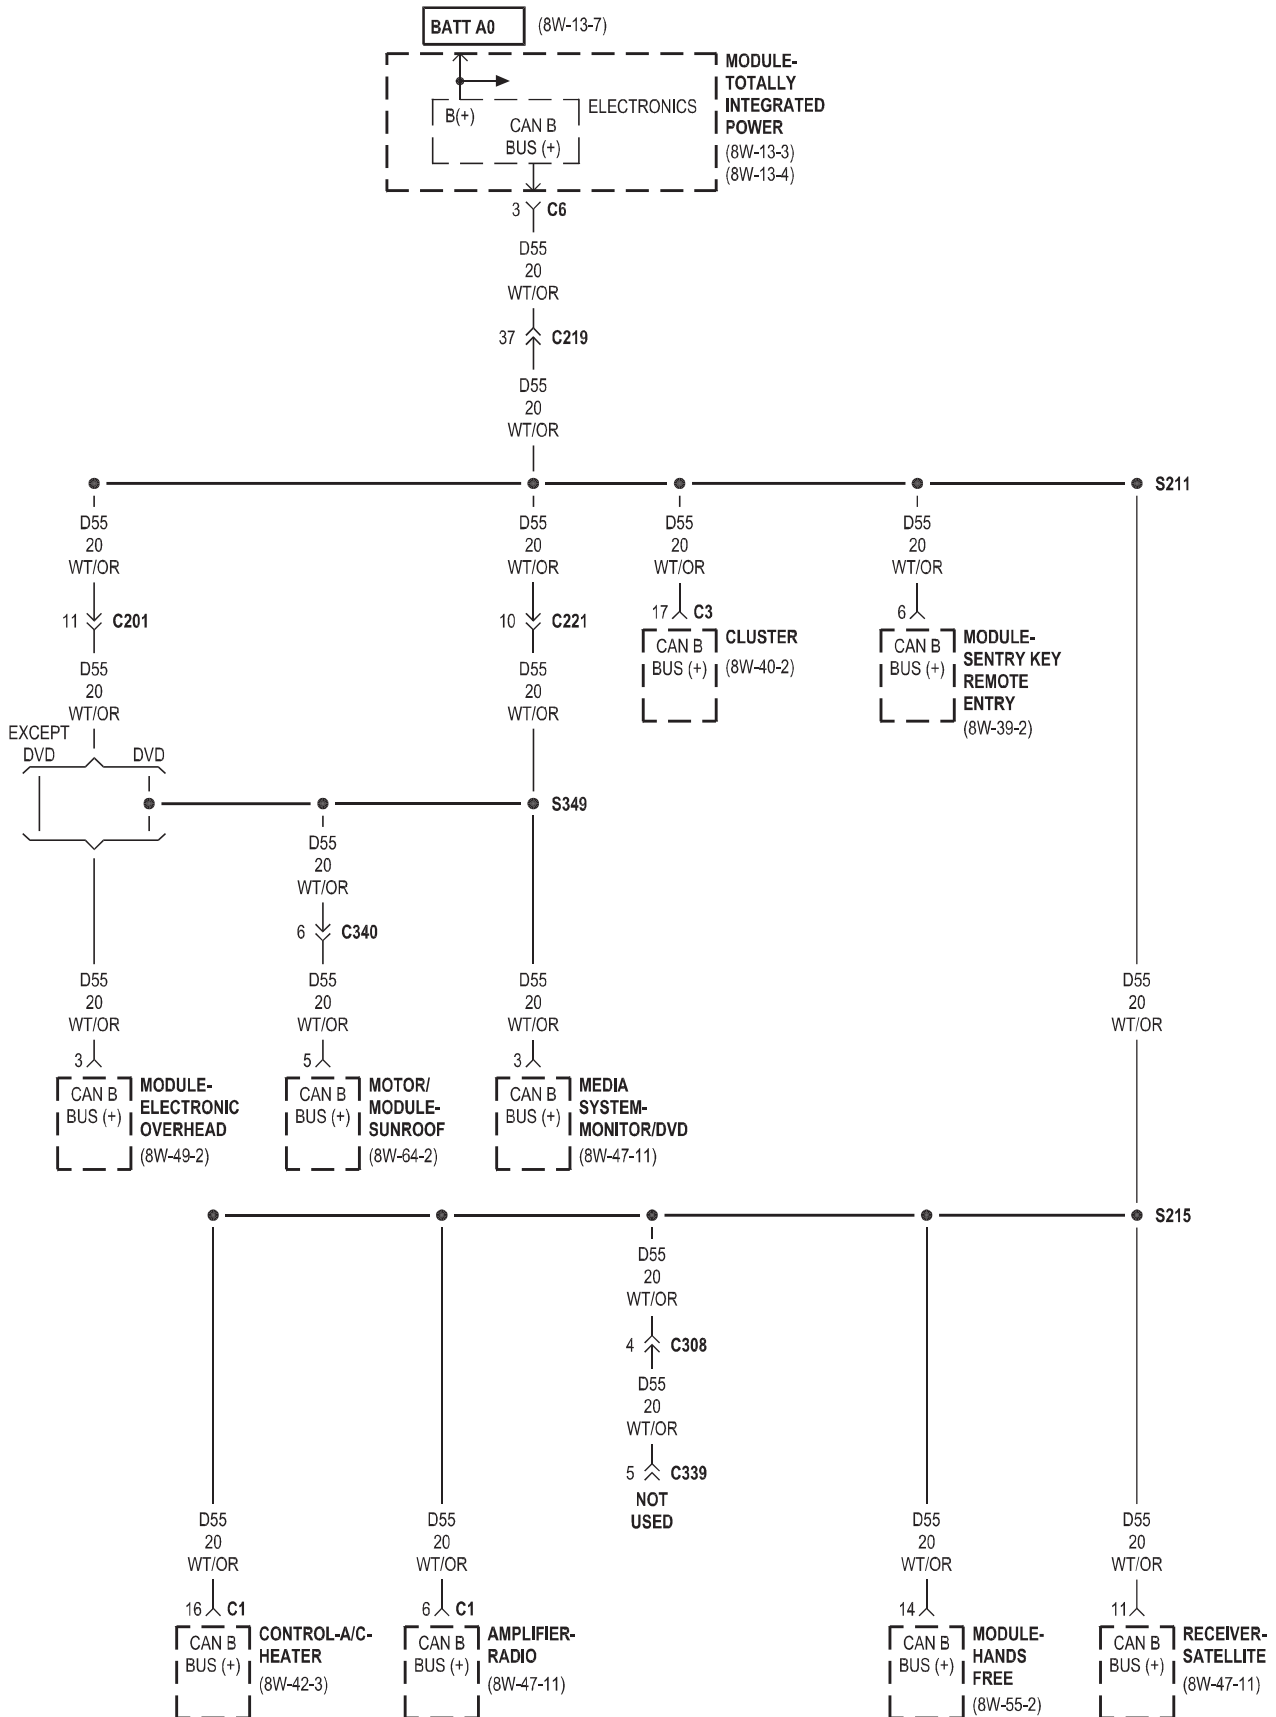

8W-18 BUS COMMUNICATIONS

Component	Page	Component	Page
Cluster	8W-18-3, 4	Module-Final Drive Control	8W-18-5, 6
Control-A/C-Heater	8W-18-3, 4	Module-Gateway	8W-18-2, 5, 6, 7
Data Link Connector	8W-18-2	Module-Hands Free	8W-18-3, 4
Electronics	8W-18-2, 3, 4, 5, 6, 7	Module-Occupant Restraint Controller	8W-18-4
Fuse 11	8W-18-2	Module-Powertrain Control	8W-18-2, 5, 6
Fuse 29	8W-18-7	Module-Sentry Key Remote Entry	8W-18-3, 4
G104	8W-18-7	Module-Totally Integrated Power	8W-18-2, 3, 4, 5, 6, 7
G201	8W-18-2	Motor/Module-Sunroof	8W-18-3, 4
Media System-Monitor/Dvd	8W-18-3, 4	Radio	8W-18-4
Module-Anti-Lock Brakes	8W-18-5, 6	Receiver-Satellite	8W-18-3, 4
Module-Electronic Overhead	8W-18-3, 4		
Module-Engine Control	8W-18-5, 6		

▼▼▼▼ POWER WAGON
 ■■■■ EXCEPT SRT

▼▼▼▼ POWER WAGON
 ■■■■ EXCEPT SRT