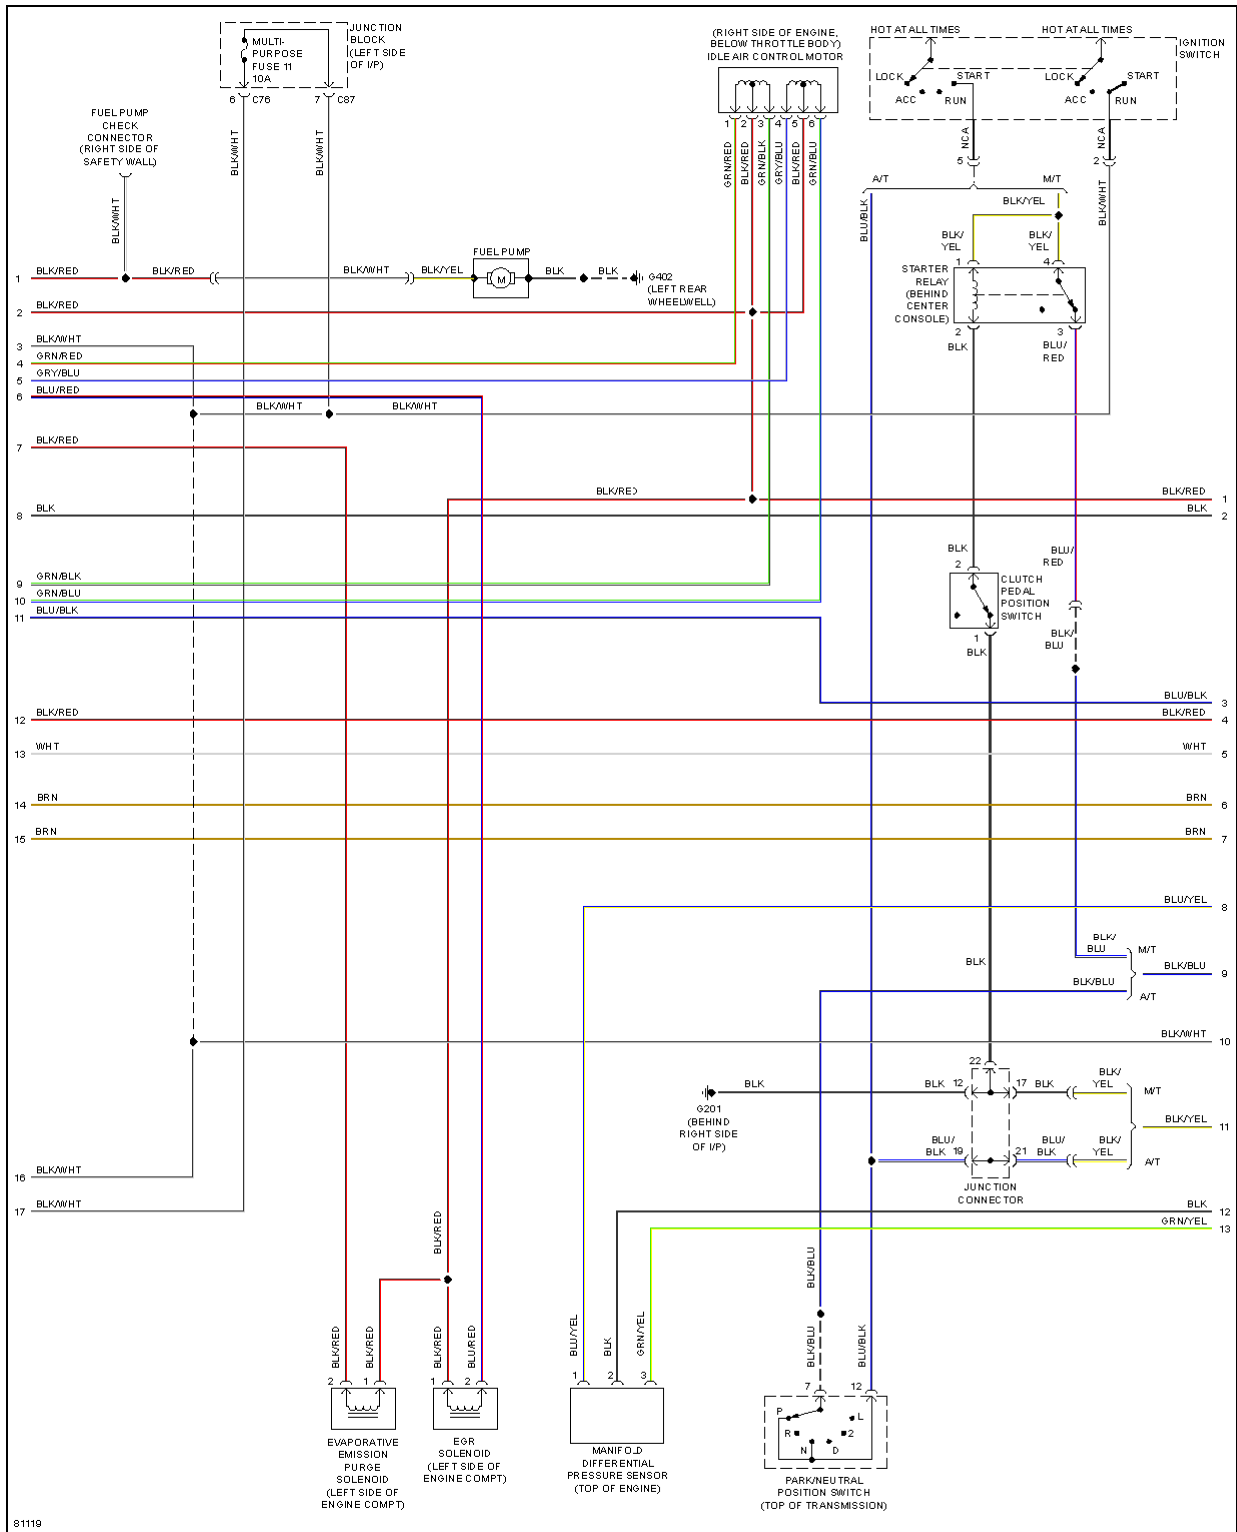

1996 Mitsubishi Montero LS

SYSTEM WIRING DIAGRAMS

Fig. 10: 3.0L 12 Valve, Engine Performance Circuits (1 of 3)

1996 Mitsubishi Montero LS

SYSTEM WIRING DIAGRAMS

Fig. 11: 3.0L 12 Valve, Engine Performance Circuits (2 of 3)

1996 Mitsubishi Montero LS

SYSTEM WIRING DIAGRAMS

Fig. 12: 3.0L 12 Valve, Engine Performance Circuits (3 of 3)