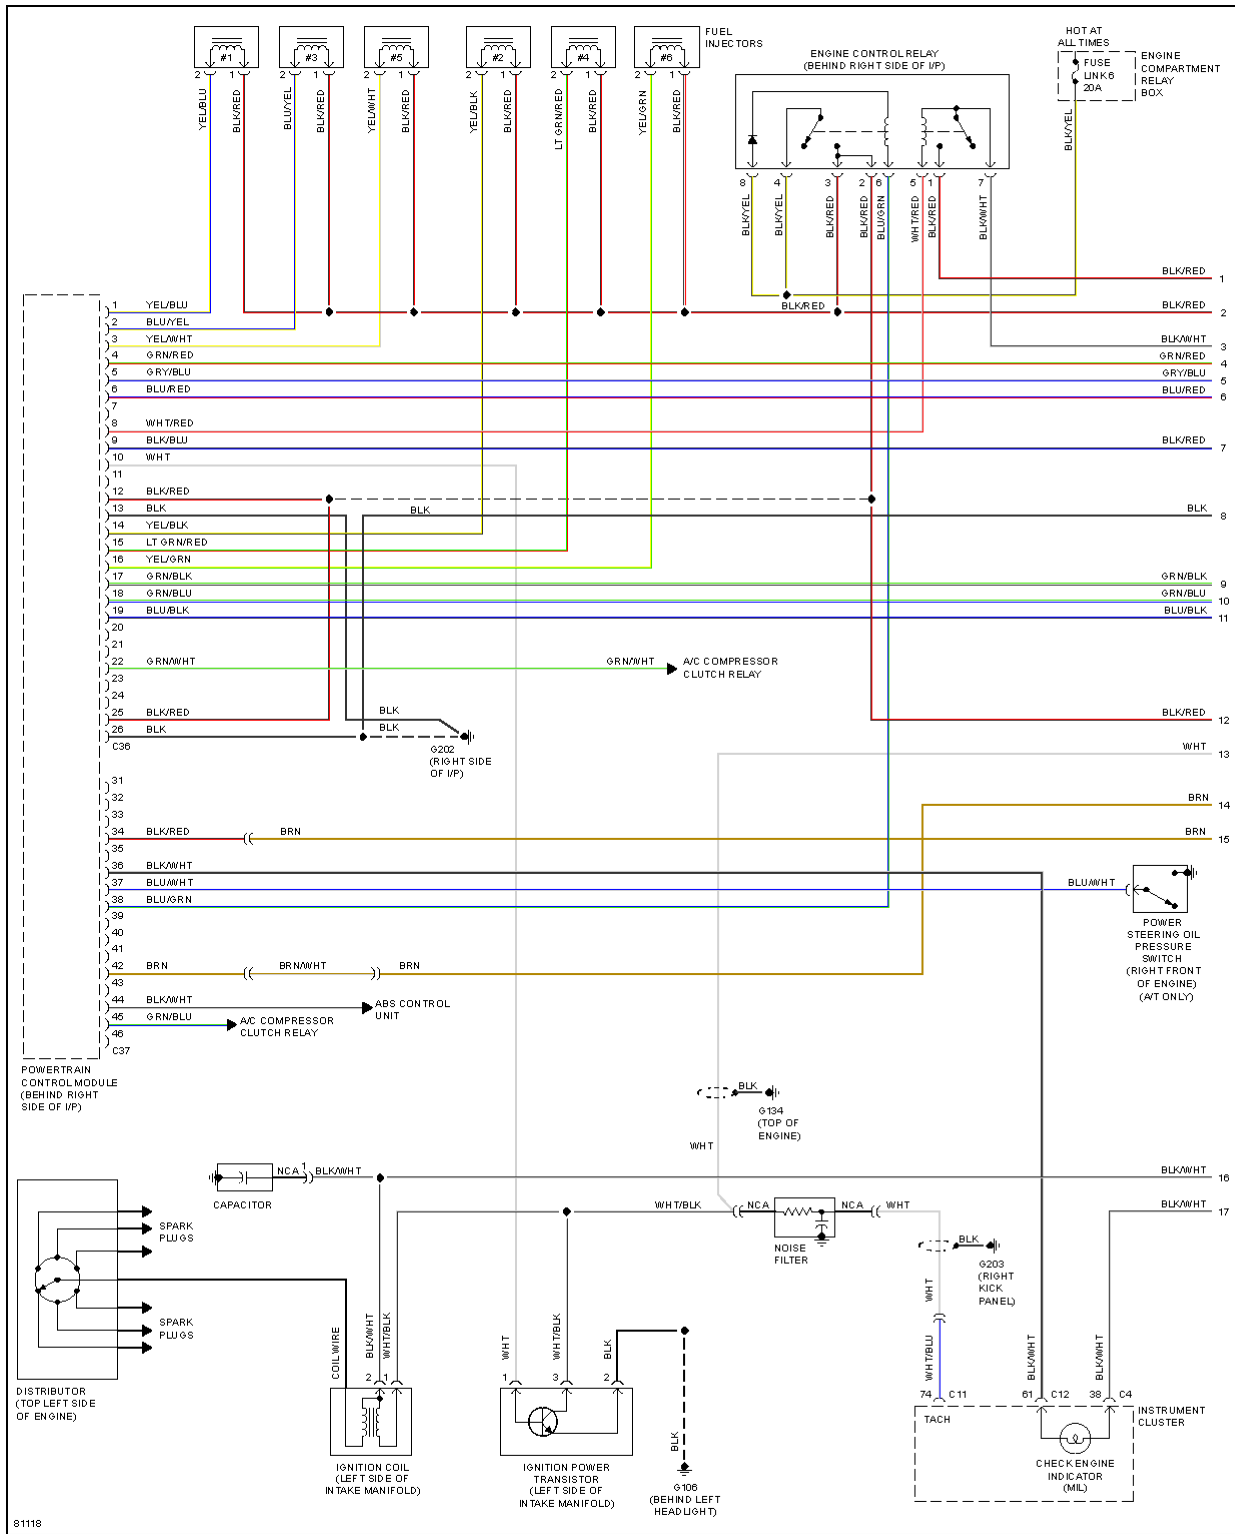

1996 Mitsubishi Montero LS

SYSTEM WIRING DIAGRAMS

Fig. 10: 3.0L 12 Valve, Engine Performance Circuits (1 of 3)

1996 Mitsubishi Montero LS

SYSTEM WIRING DIAGRAMS

Fig. 11: 3.0L 12 Valve, Engine Performance Circuits (2 of 3)

1996 Mitsubishi Montero LS

SYSTEM WIRING DIAGRAMS

Fig. 12: 3.0L 12 Valve, Engine Performance Circuits (3 of 3)