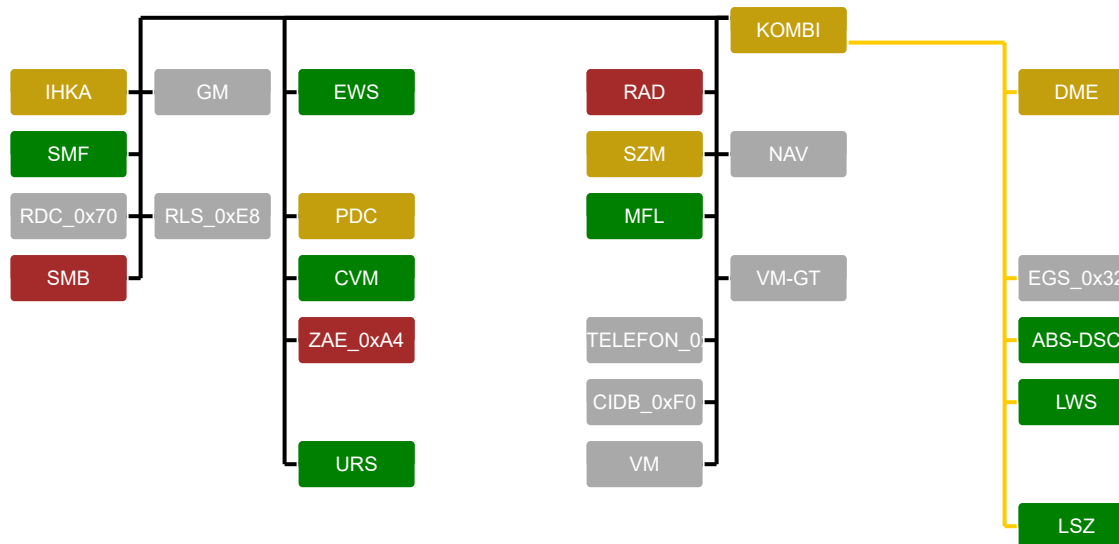

ISTA system version: 4.14.14.17050

Data version: R4.14.14

Programming data: 4.14.12

VIN: WBABY72080PP55456

Vehicle: 3'/E46/Convertible/318Ci/N46/MANUAL/ECE/RL/2004/03

Int.lev.works: -

Int.lev.(cur.): -

Int.lev.(tar.): -

Mileage: 226574 km

KBUS ——— FACAN ———