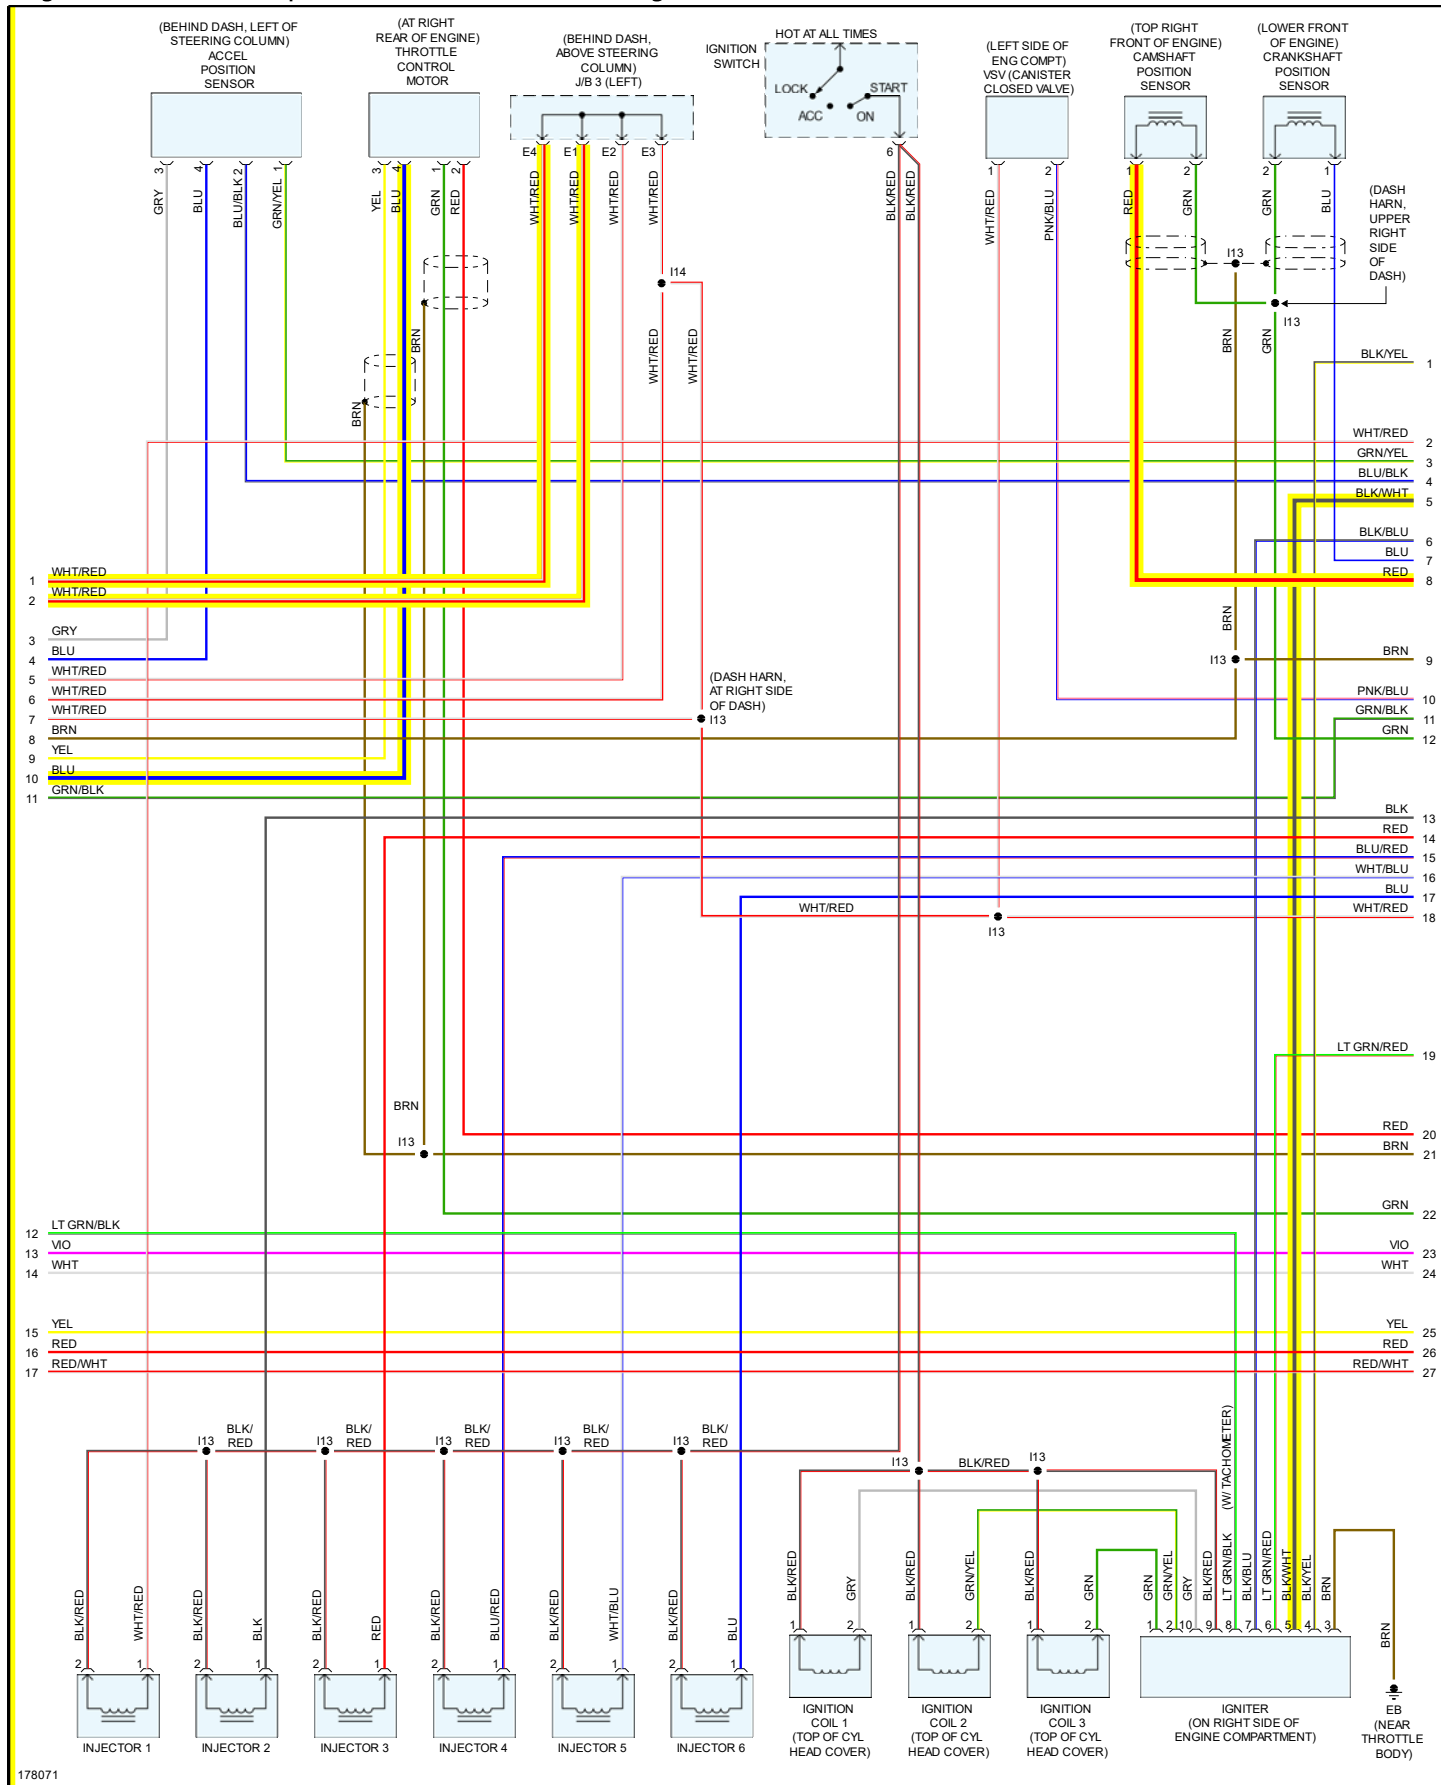

2003 Toyota Truck Tacoma 2WD V6-3.4L (5VZ-FE)

Vehicle > Powertrain Management > Diagrams > Electrical - Interactive Color (Non OE)

Engine Controls - Except M/T W/ 2-Wheel Drive - Page 3 of 4