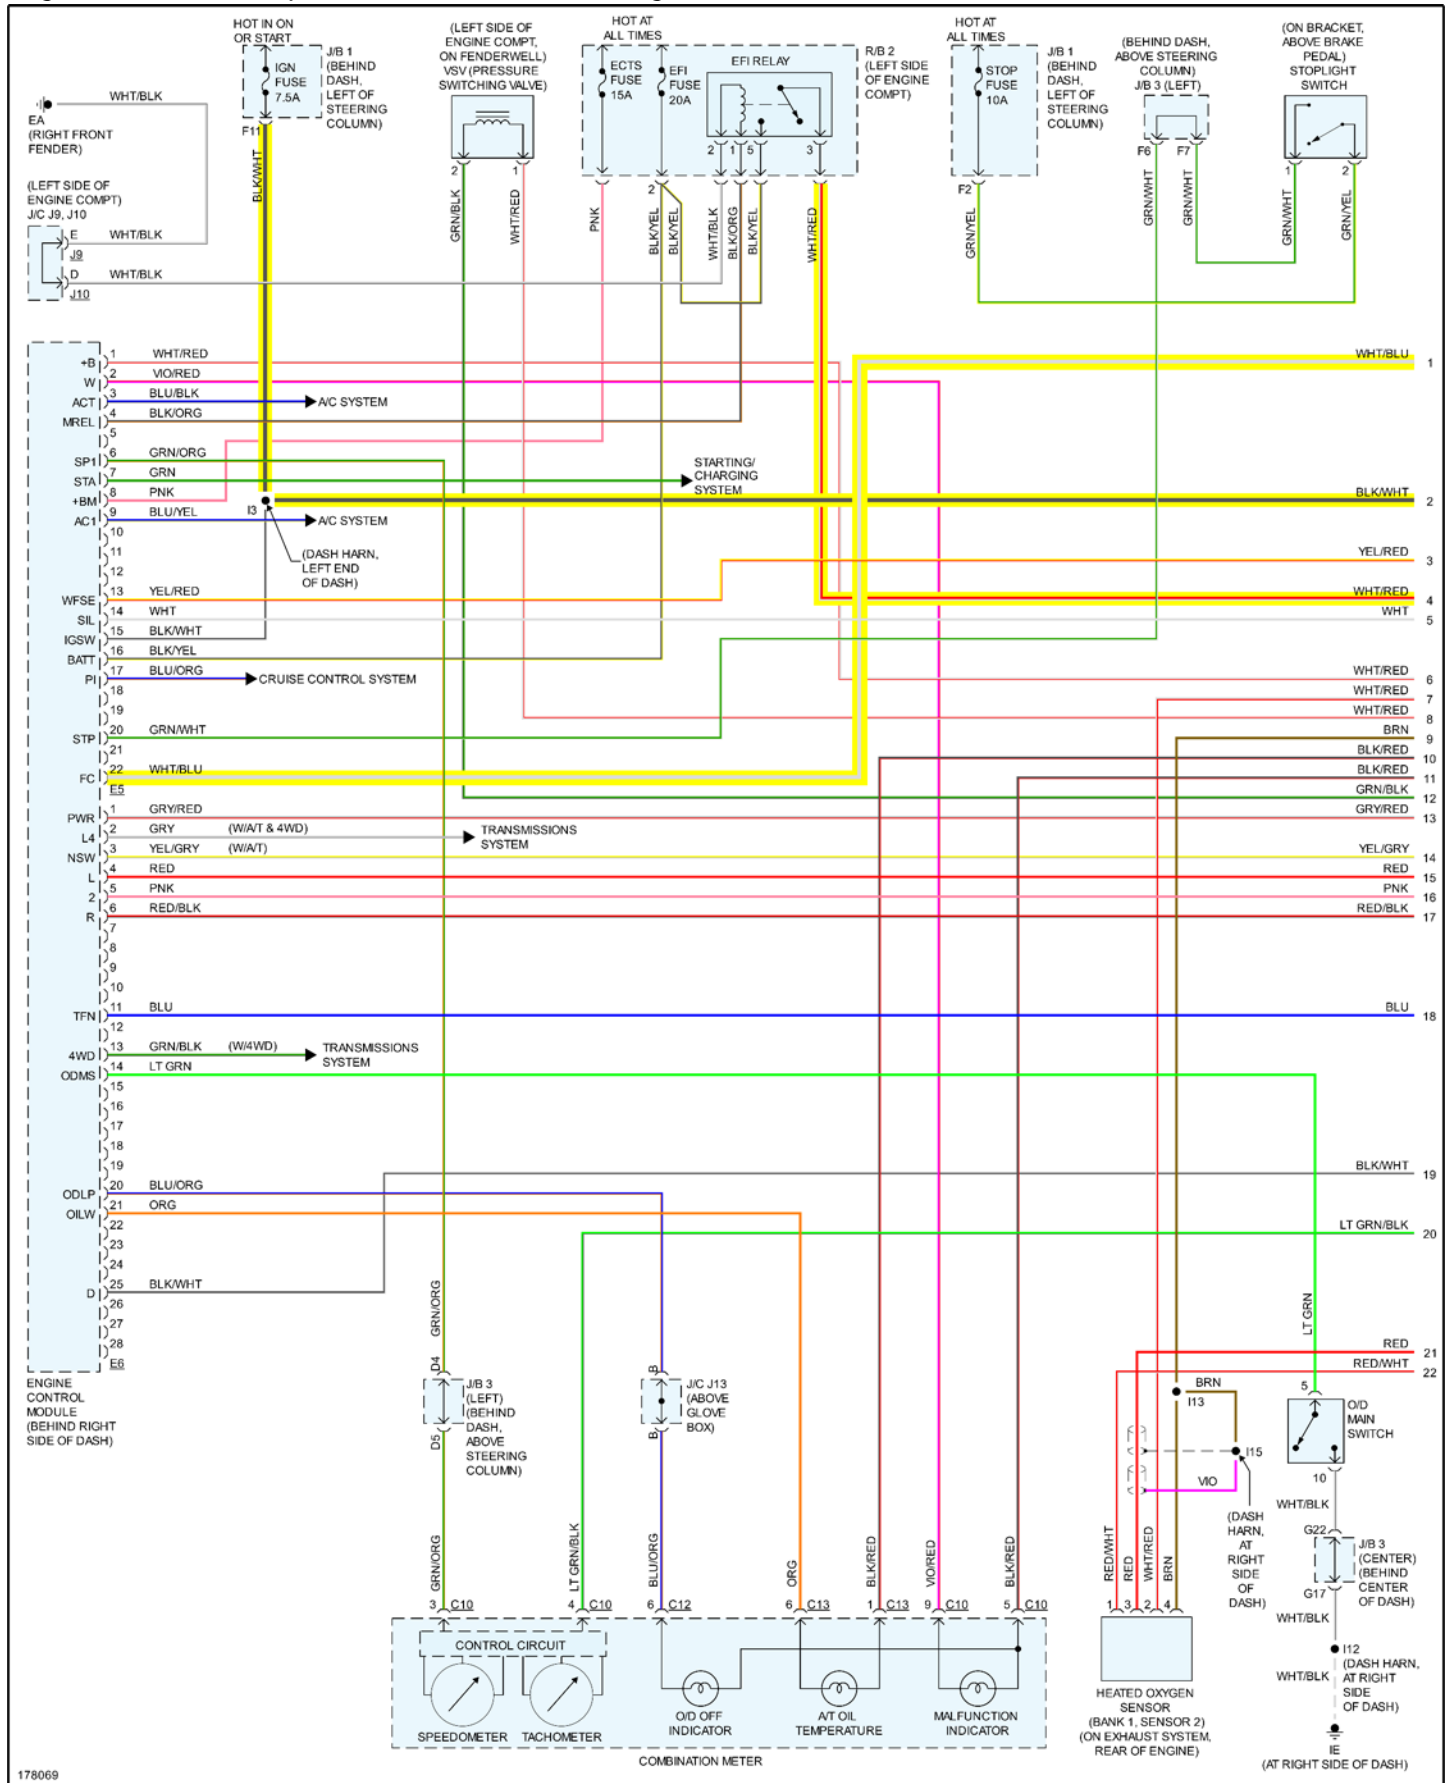

2003 Toyota Truck Tacoma 2WD V6-3.4L (5VZ-FE)

Vehicle > Powertrain Management > Diagrams > Electrical - Interactive Color (Non OE)

Engine Controls - Except M/T W/ 2-Wheel Drive - Page 1 of 4

178069