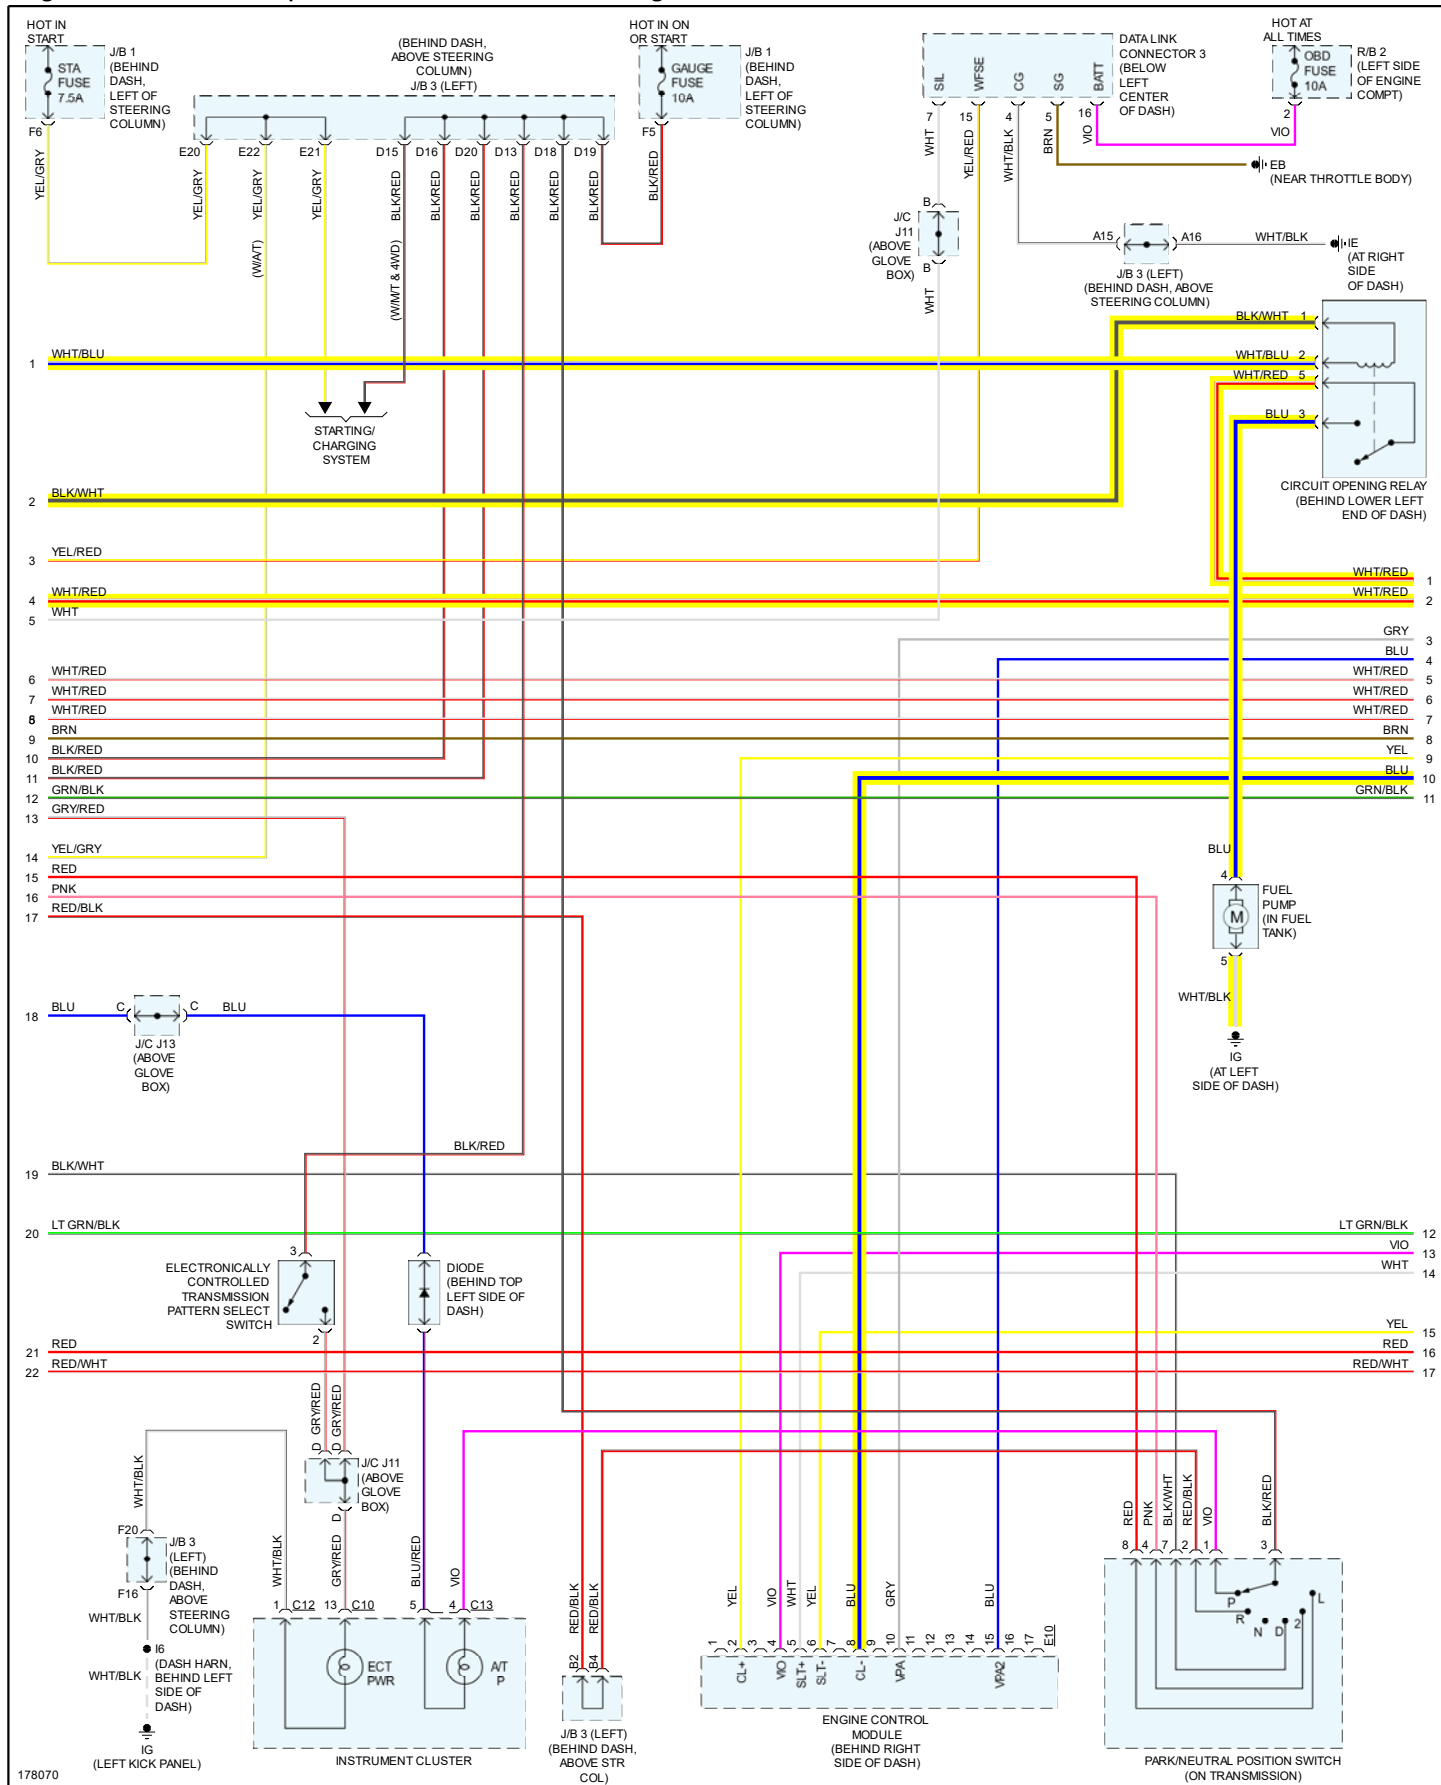

2003 Toyota Truck Tacoma 2WD V6-3.4L (5VZ-FE)

Vehicle > Powertrain Management > Diagrams > Electrical - Interactive Color (Non OE)

Engine Controls - Except M/T W/ 2-Wheel Drive - Page 2 of 4