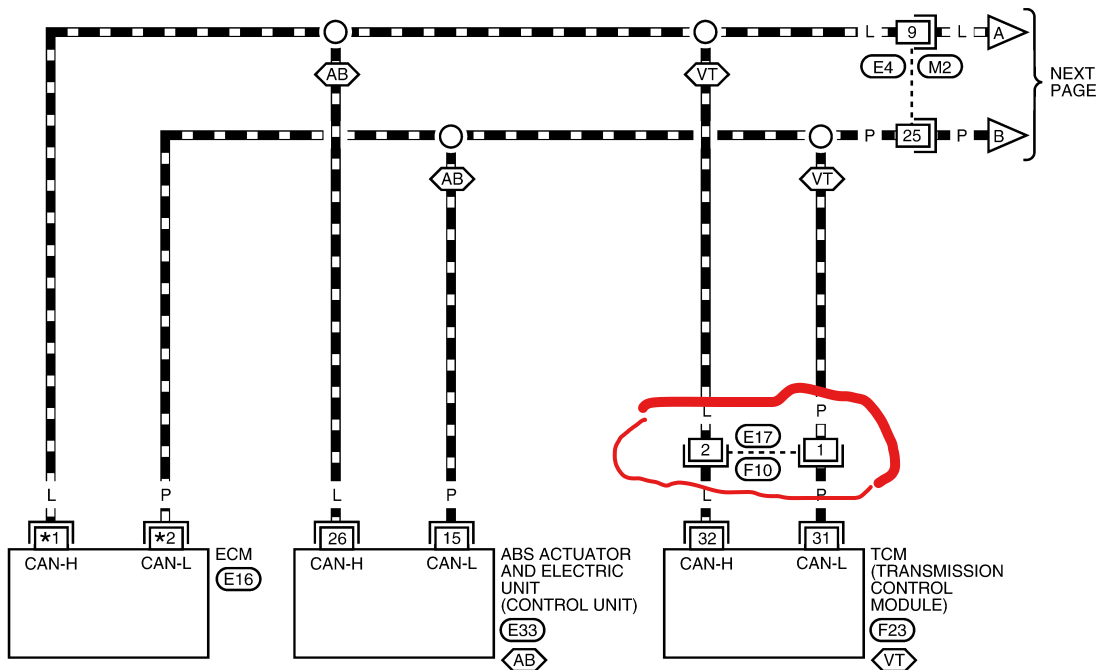

CAN COMMUNICATION SYSTEM

< COMPONENT DIAGNOSIS >

[CAN]

Wiring Diagram - CAN -

INFOID:000000001879625

LAN-CAN-01

- : DATA LINE
- AB : WITH ABS
- MR : WITH MR20DE
- QR : WITH QR25DE
- VT : WITH CVT
- *1 : 84
- *1 : 98
- *2 : 83
- *2 : 97