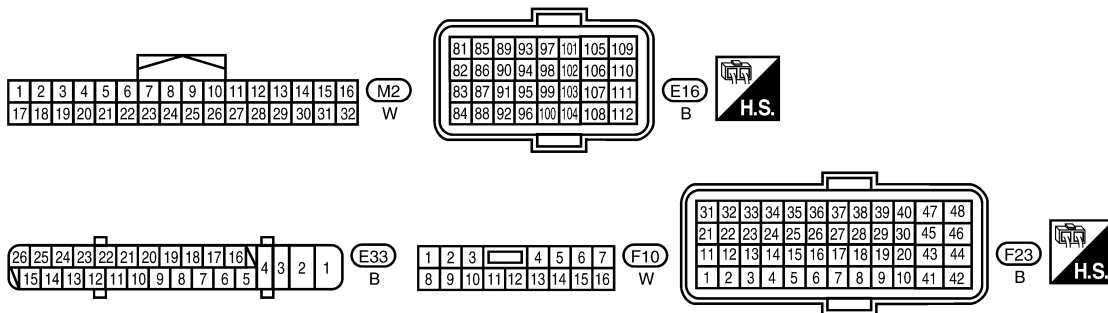

CAN COMMUNICATION SYSTEM

< COMPONENT DIAGNOSIS >

[CAN]

Wiring Diagram - CAN -

INFOID:000000001879625

LAN-CAN-01

- : DATA LINE
- AB : WITH ABS
- MR : WITH MR20DE
- QR : WITH QR25DE
- VT : WITH CVT
- *1 : 84
- *1 : 98
- *2 : 83
- *2 : 97