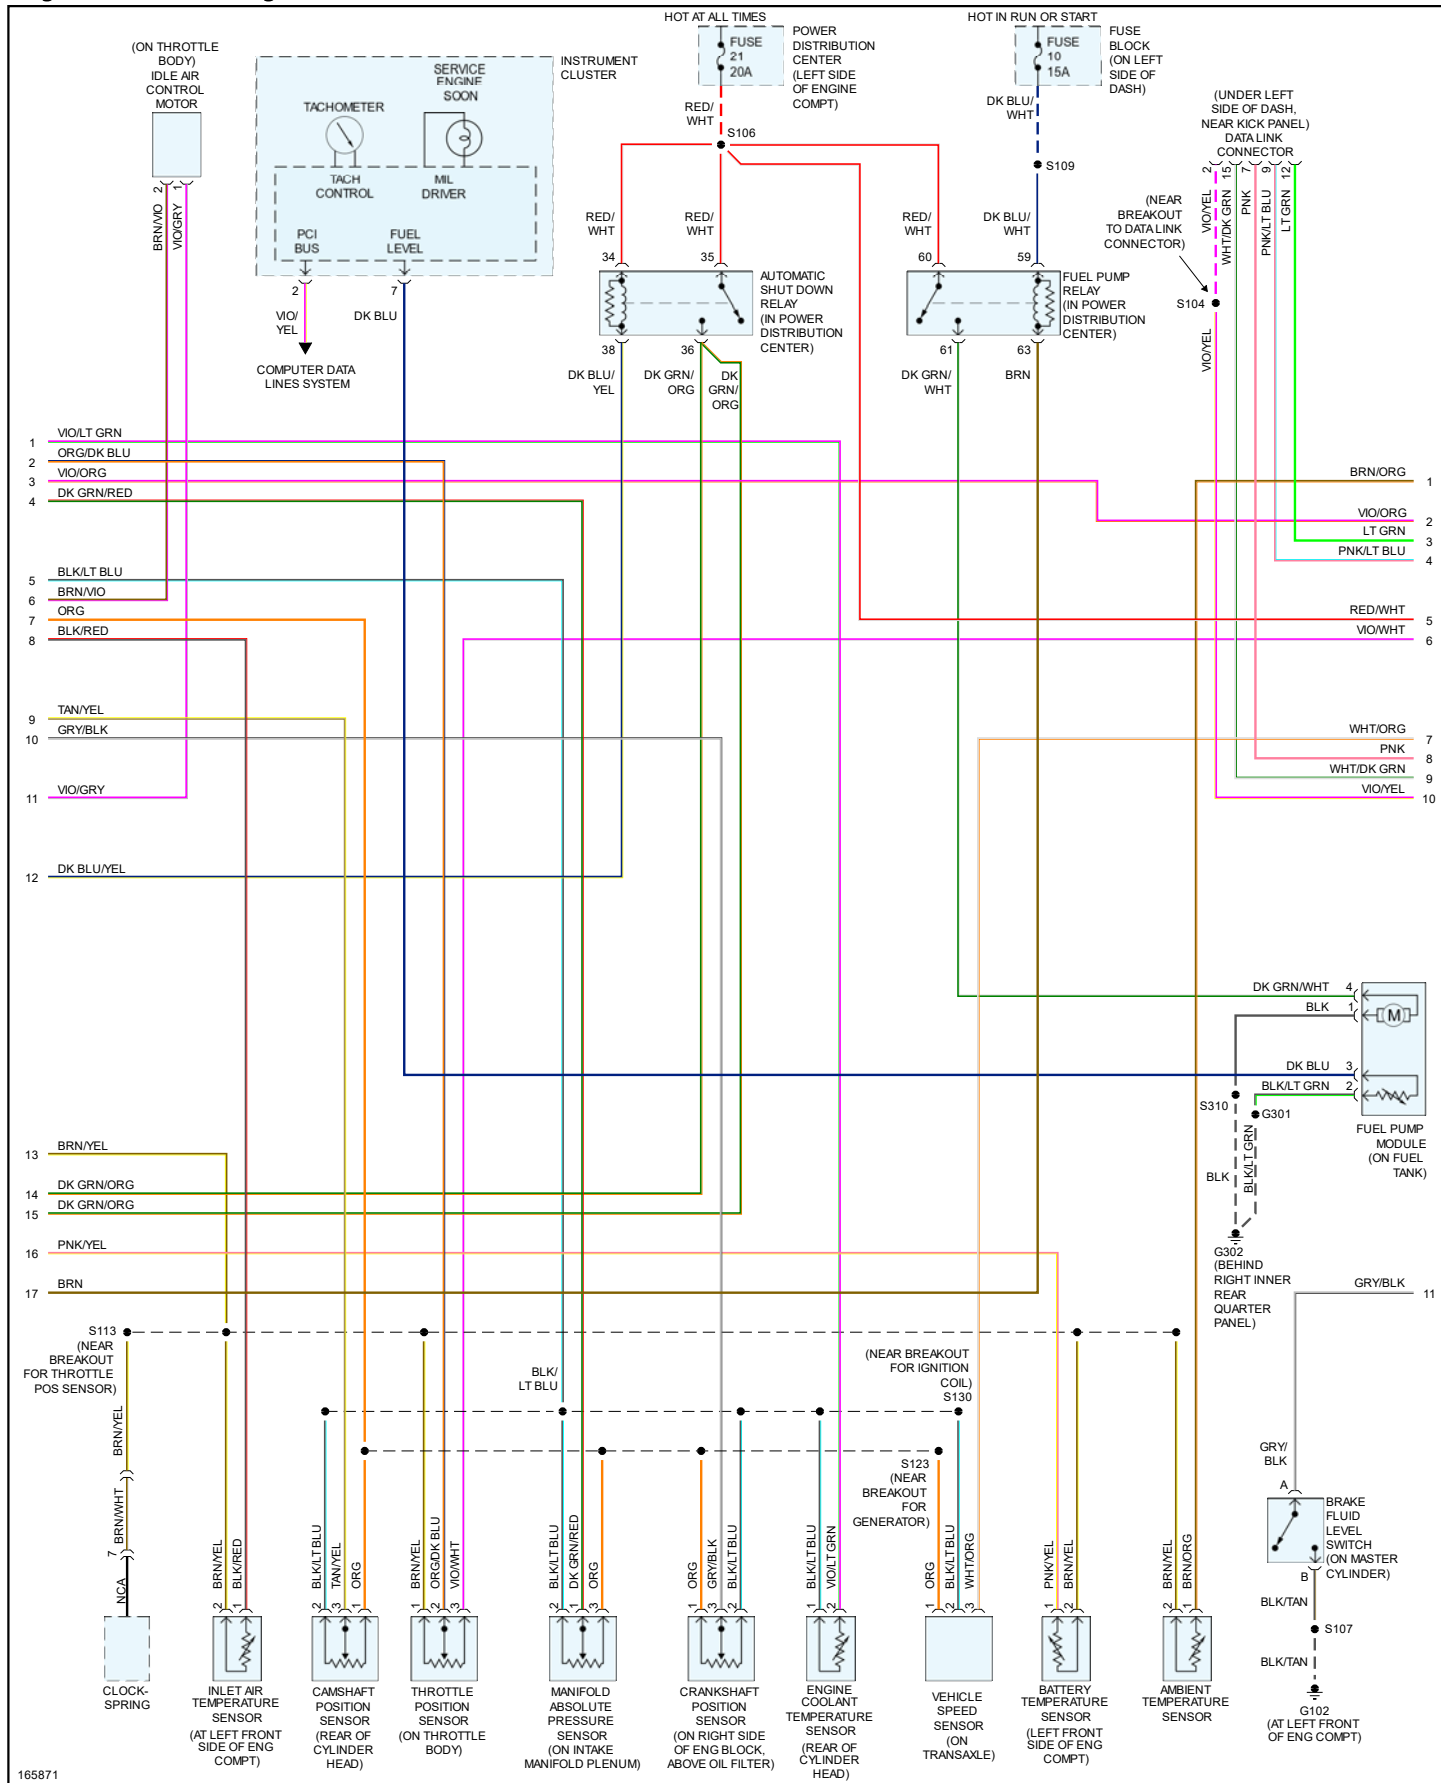

2003 Dodge Neon L4-2.0L VIN F HO

Vehicle > Powertrain Management > Diagrams > Electrical - Interactive Color (Non OE)

Engine Controls - Page 2 of 3

165871