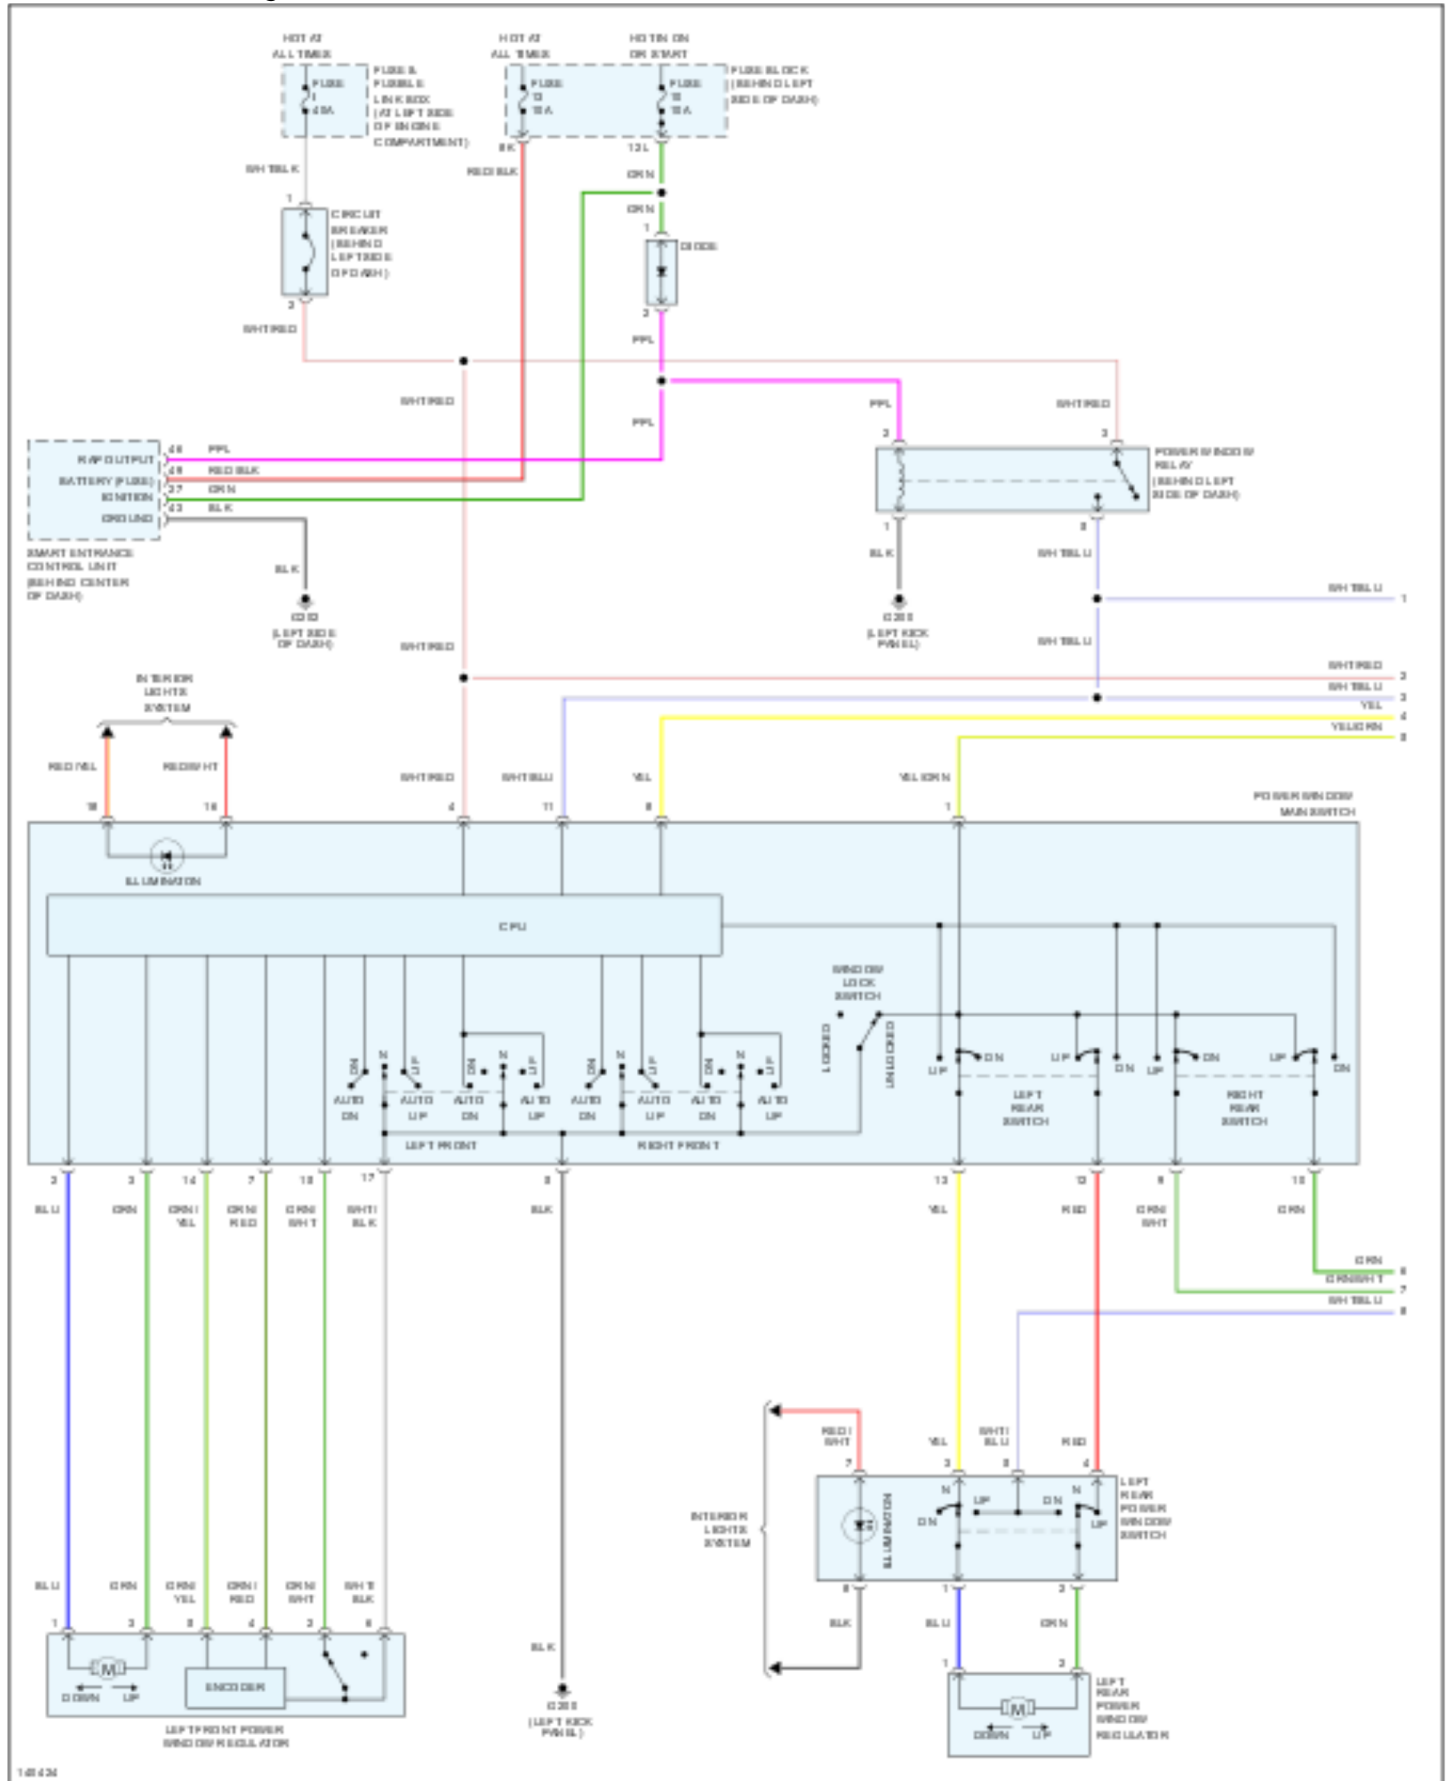

### 2001 Infiniti I30 V6-2988cc 3.0L DOHC MFI (VQ30DE)

#### Vehicle > Windows and Glass > Windows > Diagrams > Electrical - Interactive Color (Non OE)

#### Power Windows - Page 1 of 2

2001 Infiniti I30 V6-2988cc 3.0L DOHC MFI (VQ30DE)

Vehicle > Windows and Glass > Windows > Diagrams > Electrical - Interactive Color (Non OE)

Power Windows - Page 2 of 2