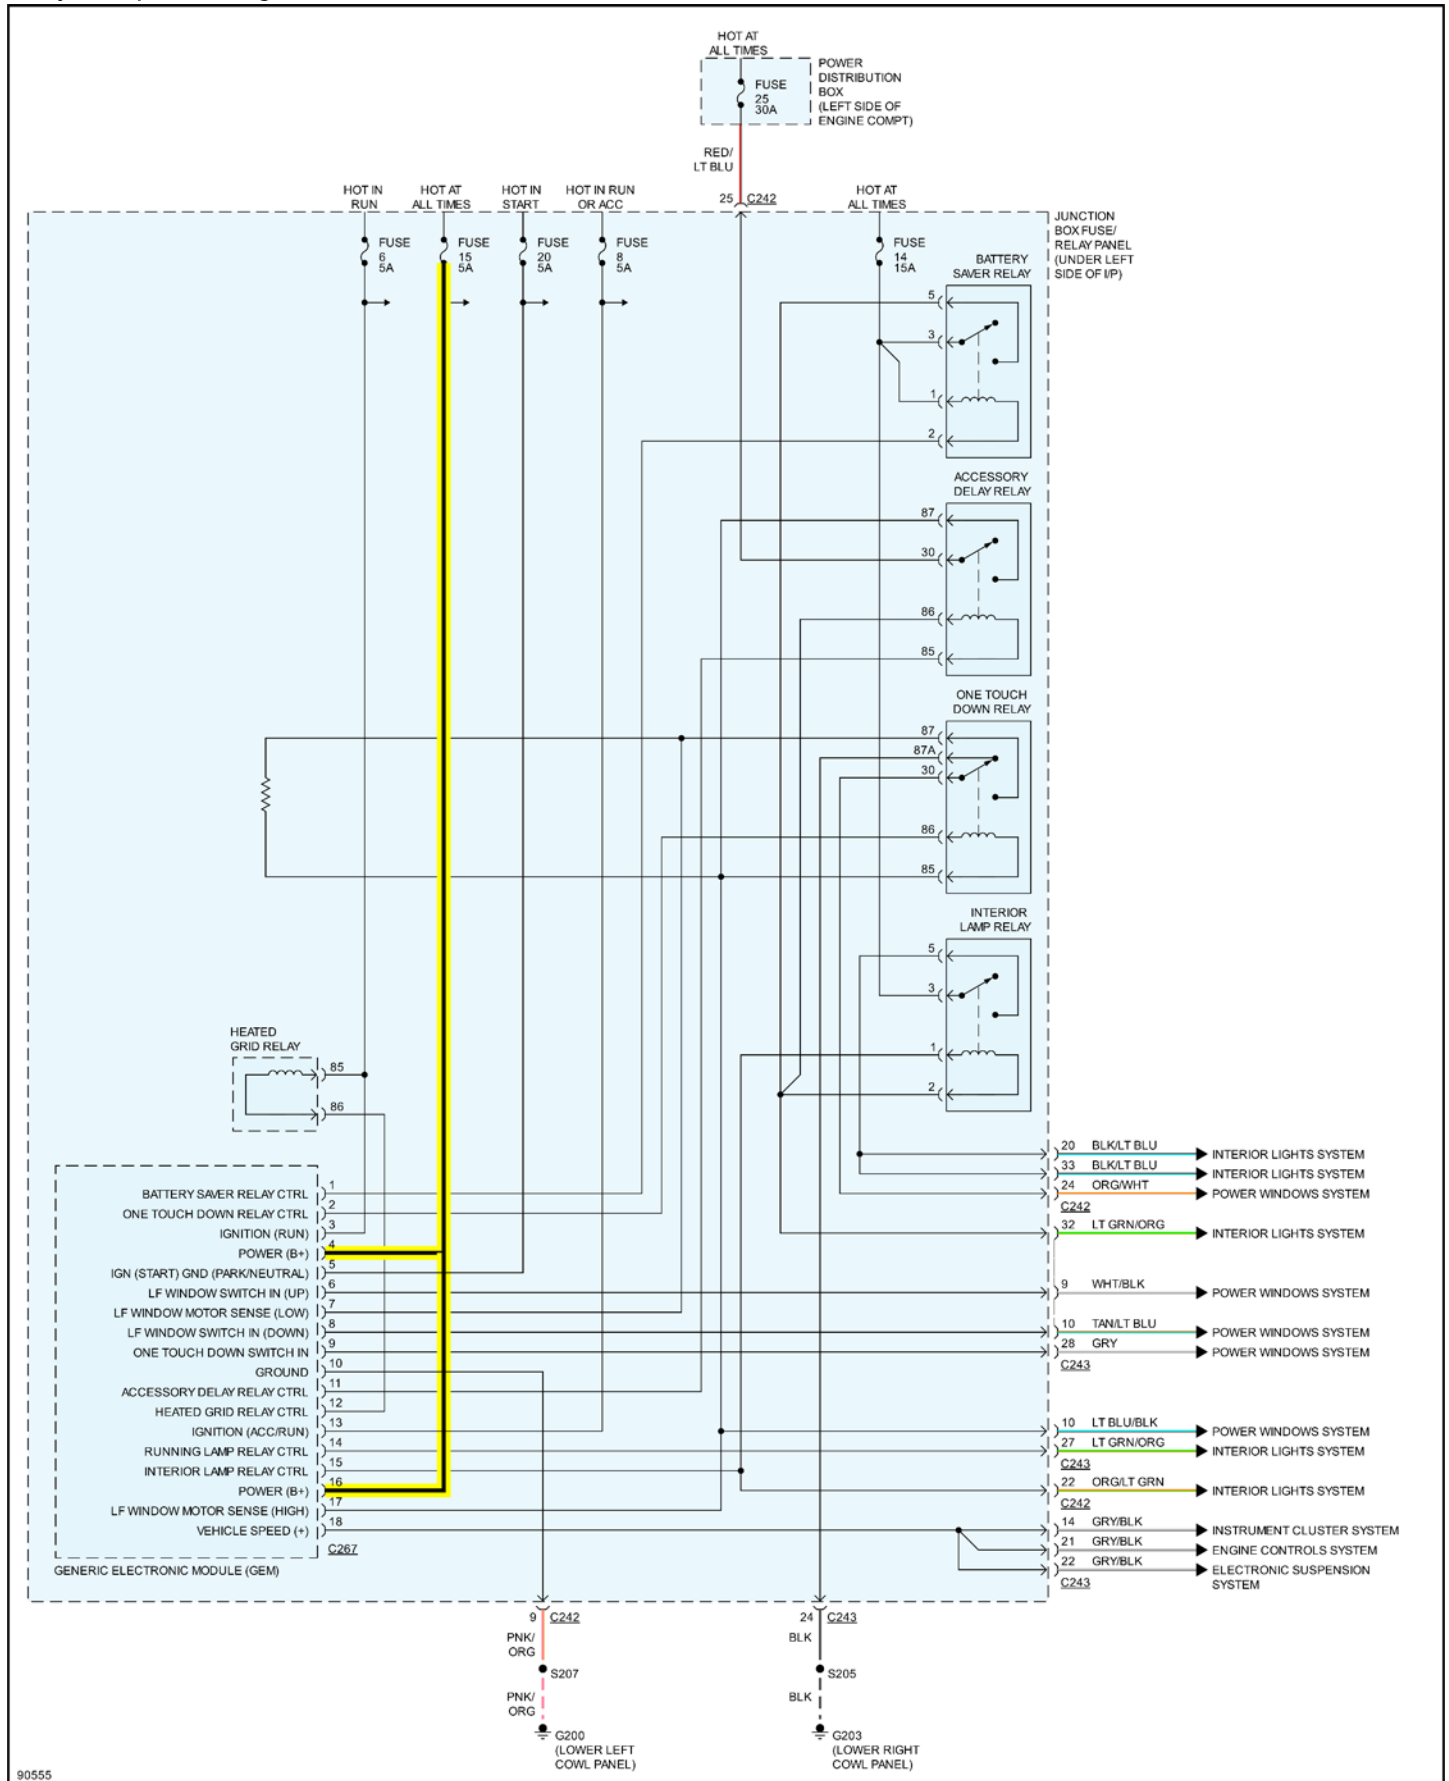

1997 Ford Truck Expedition 2WD V8-4.6L SOHC VIN 6

Vehicle > Powertrain Management > Relays and Modules - Powertrain Management > Relays and Modules - Compu
Body Computer - Page 1 of 2

1997 Ford Truck Expedition 2WD V8-4.6L SOHC VIN 6

Vehicle > Powertrain Management > Relays and Modules - Powertrain Management > Relays and Modules - Compu Body Computer - Page 2 of 2