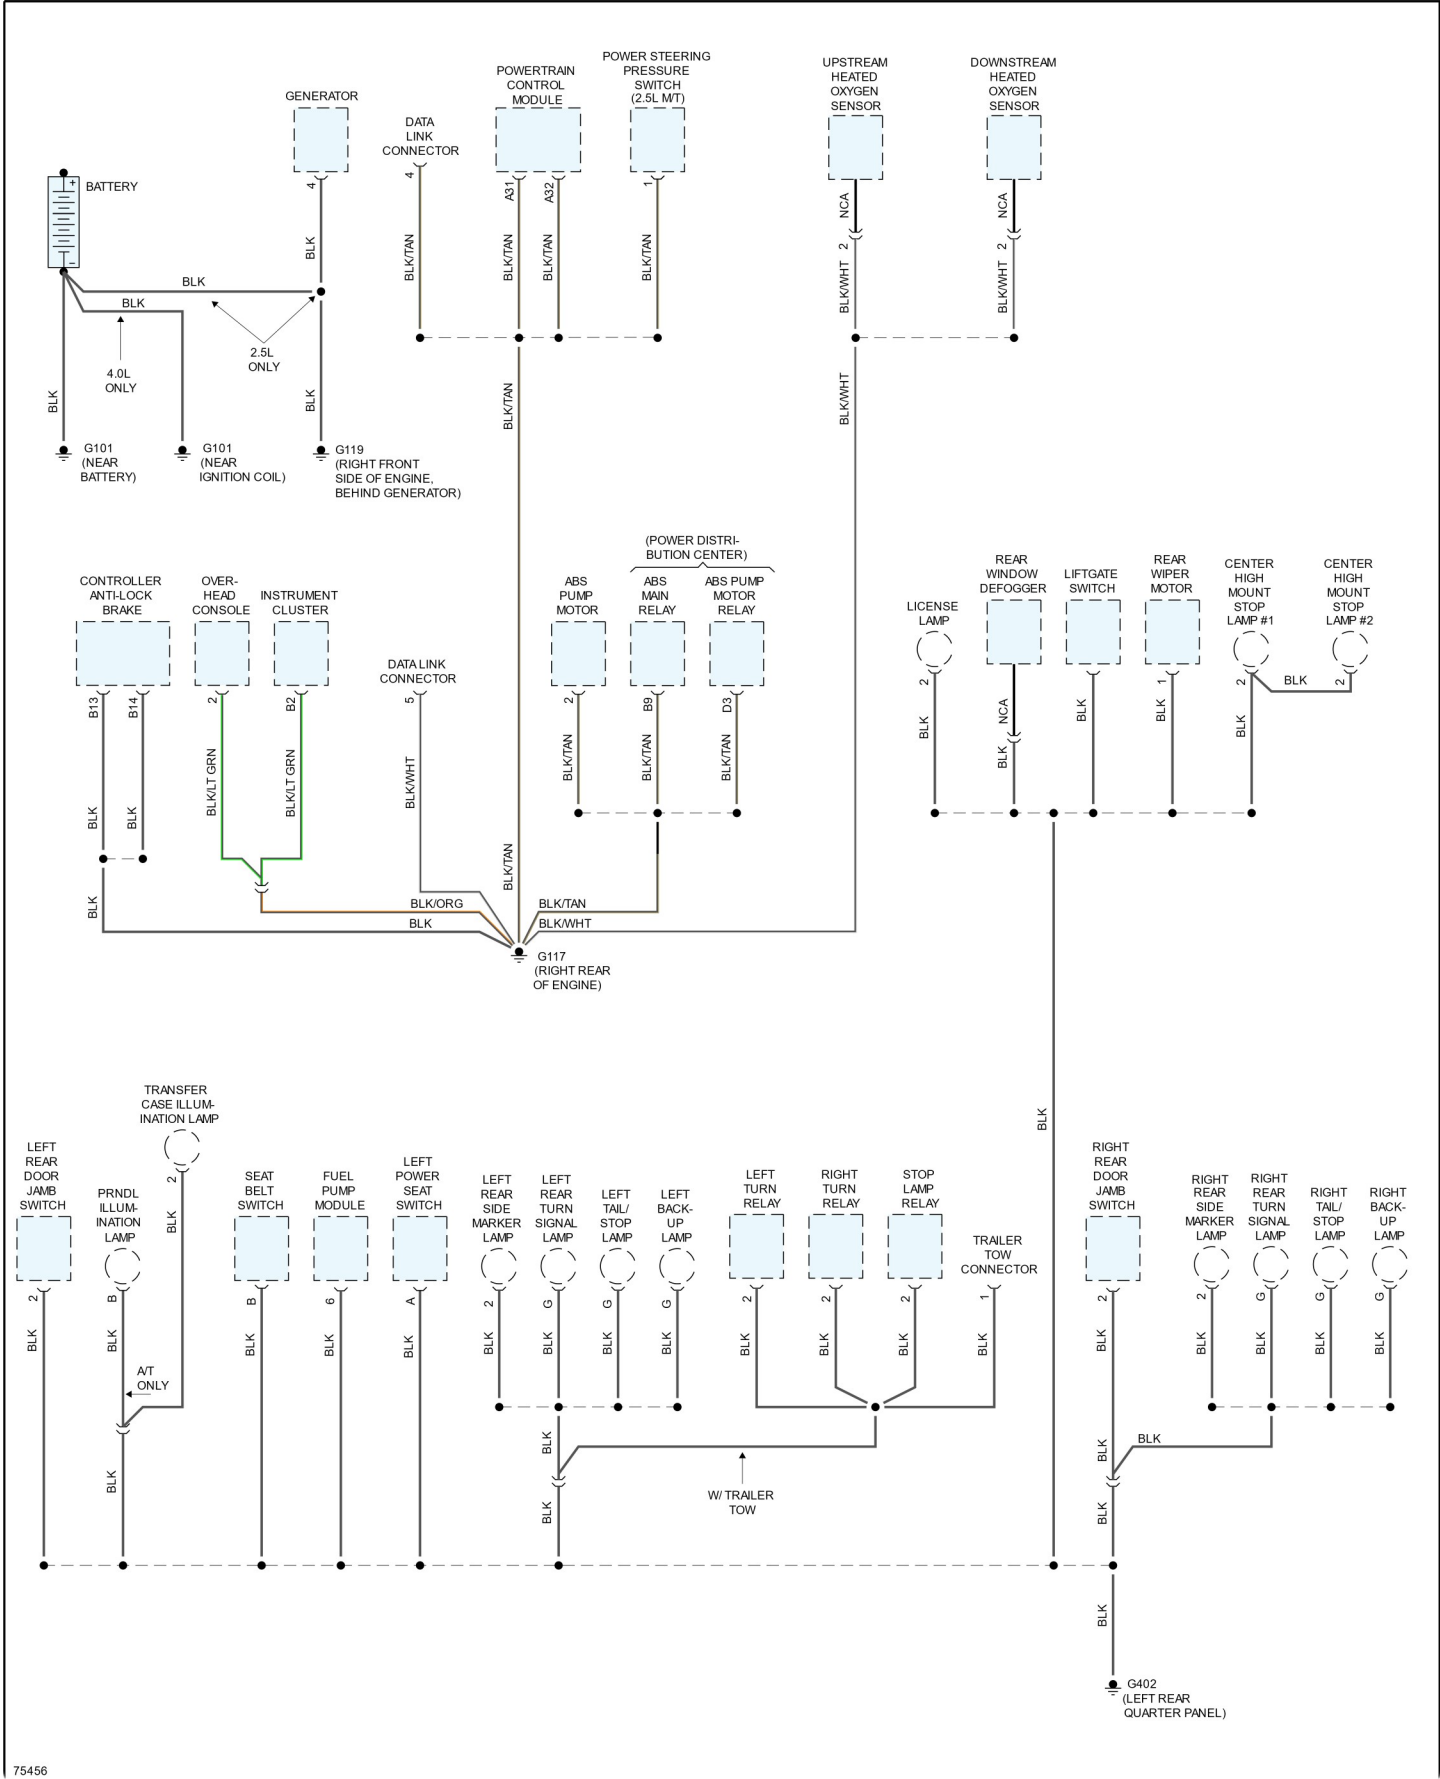

### 1996 Jeep Truck Cherokee 4WD L6-242 4.0L VIN S MFI

### Vehicle > Power and Ground Distribution > Diagrams > Electrical - Interactive Color (Non OE)

### Ground Distribution - Page 1 of 2

75456