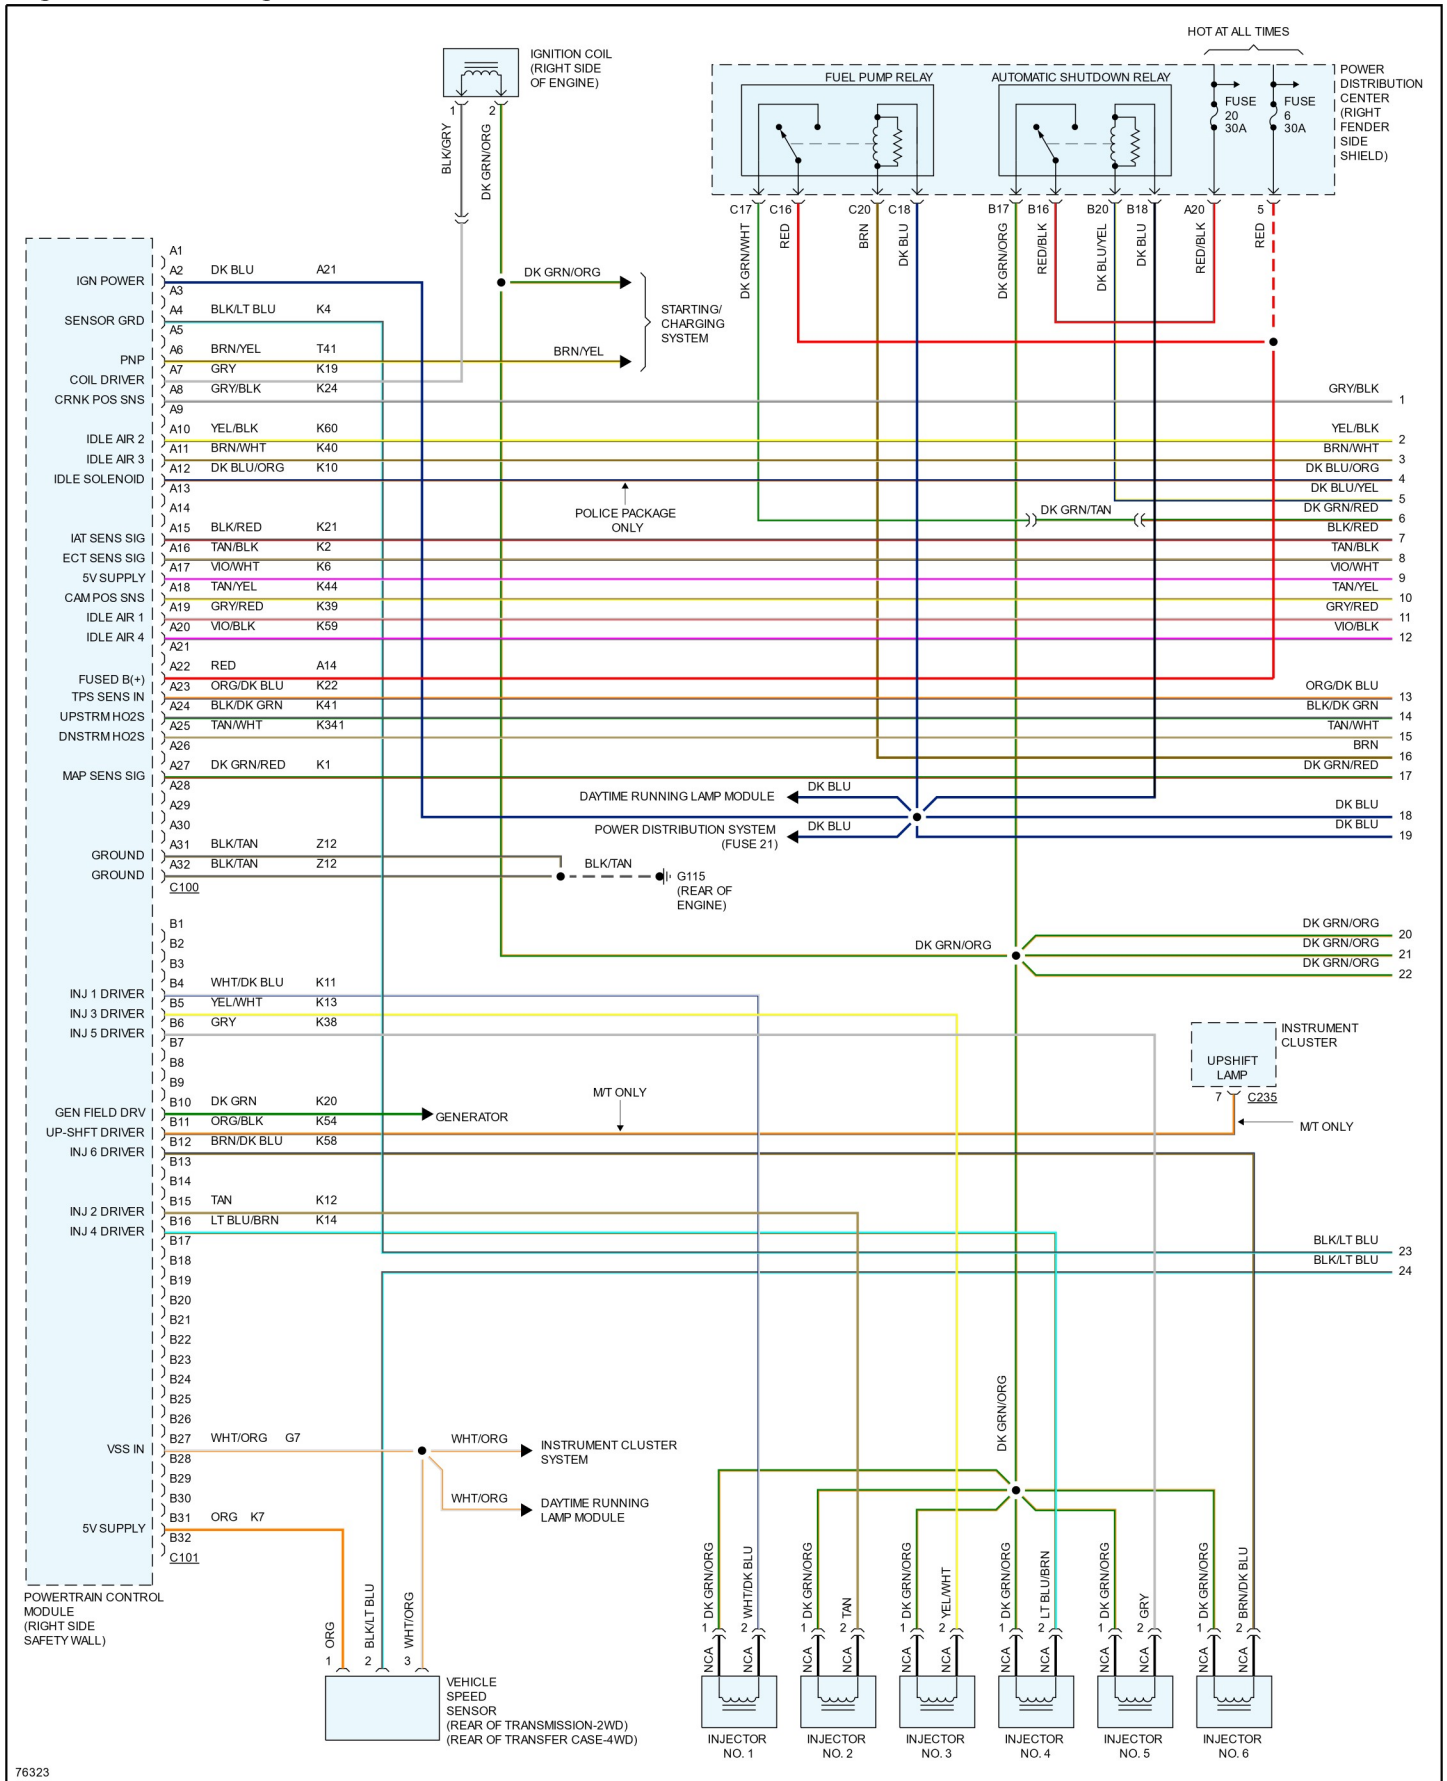

1996 Jeep Truck Cherokee 4WD L6-242 4.0L VIN S MFI

Vehicle > Powertrain Management > Diagrams > Electrical - Interactive Color (Non OE)

Engine Controls - Page 1 of 3

1996 Jeep Truck Cherokee 4WD L6-242 4.0L VIN S MFI

Vehicle > Powertrain Management > Diagrams > Electrical - Interactive Color (Non OE)

Engine Controls - Page 2 of 3

76324

1996 Jeep Truck Cherokee 4WD L6-242 4.0L VIN S MFI

Vehicle > Powertrain Management > Diagrams > Electrical - Interactive Color (Non OE)

Engine Controls - Page 3 of 3