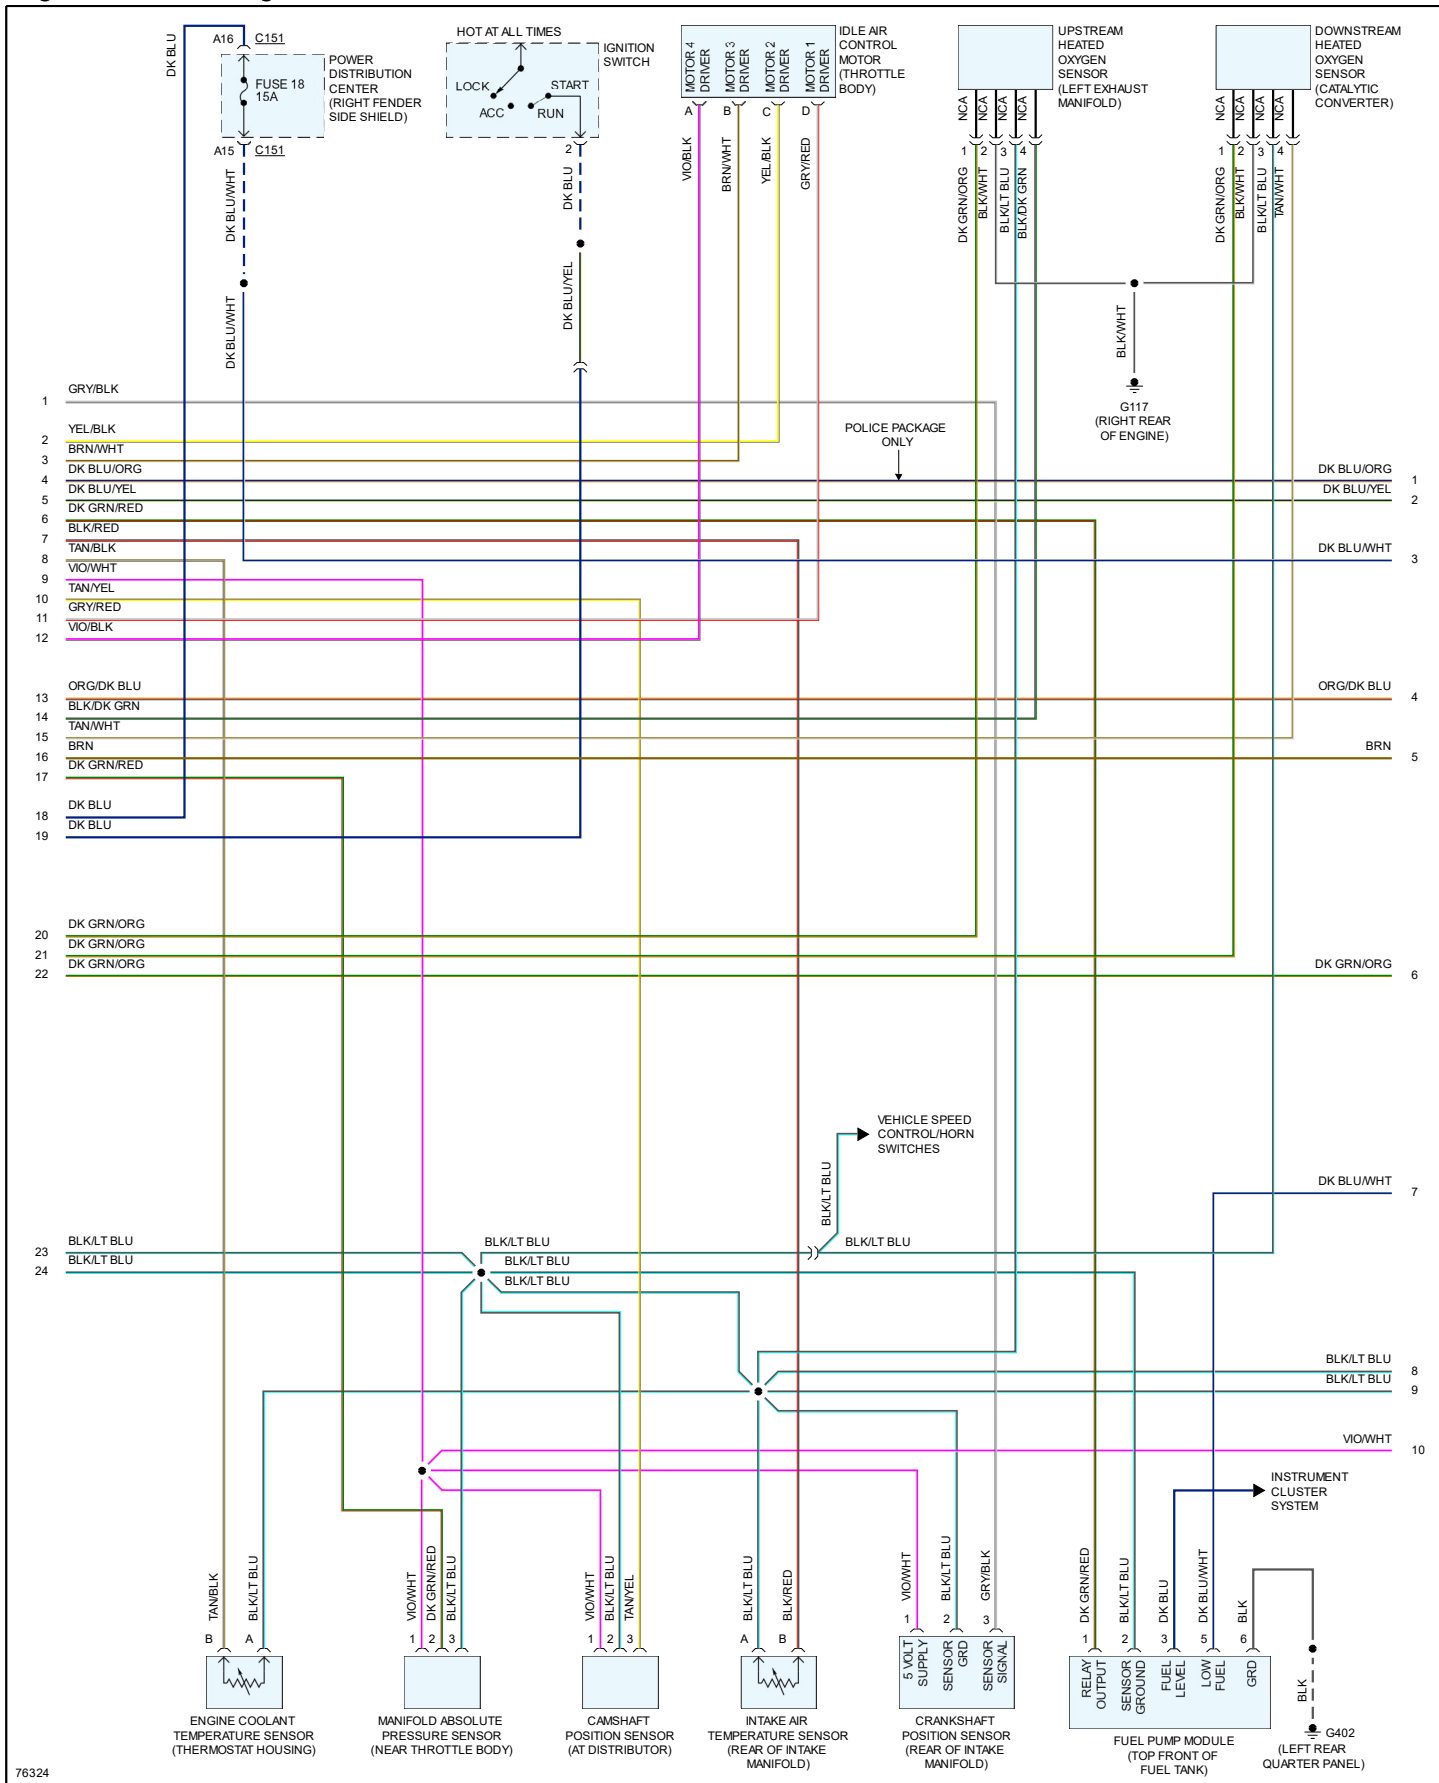

1996 Jeep Truck Cherokee 4WD L6-242 4.0L VIN S MFI

Vehicle > Powertrain Management > Diagrams > Electrical - Interactive Color (Non OE)

Engine Controls - Page 1 of 3

1996 Jeep Truck Cherokee 4WD L6-242 4.0L VIN S MFI

Vehicle > Powertrain Management > Diagrams > Electrical - Interactive Color (Non OE)

Engine Controls - Page 2 of 3

76324

1996 Jeep Truck Cherokee 4WD L6-242 4.0L VIN S MFI

Vehicle > Powertrain Management > Diagrams > Electrical - Interactive Color (Non OE)

Engine Controls - Page 3 of 3