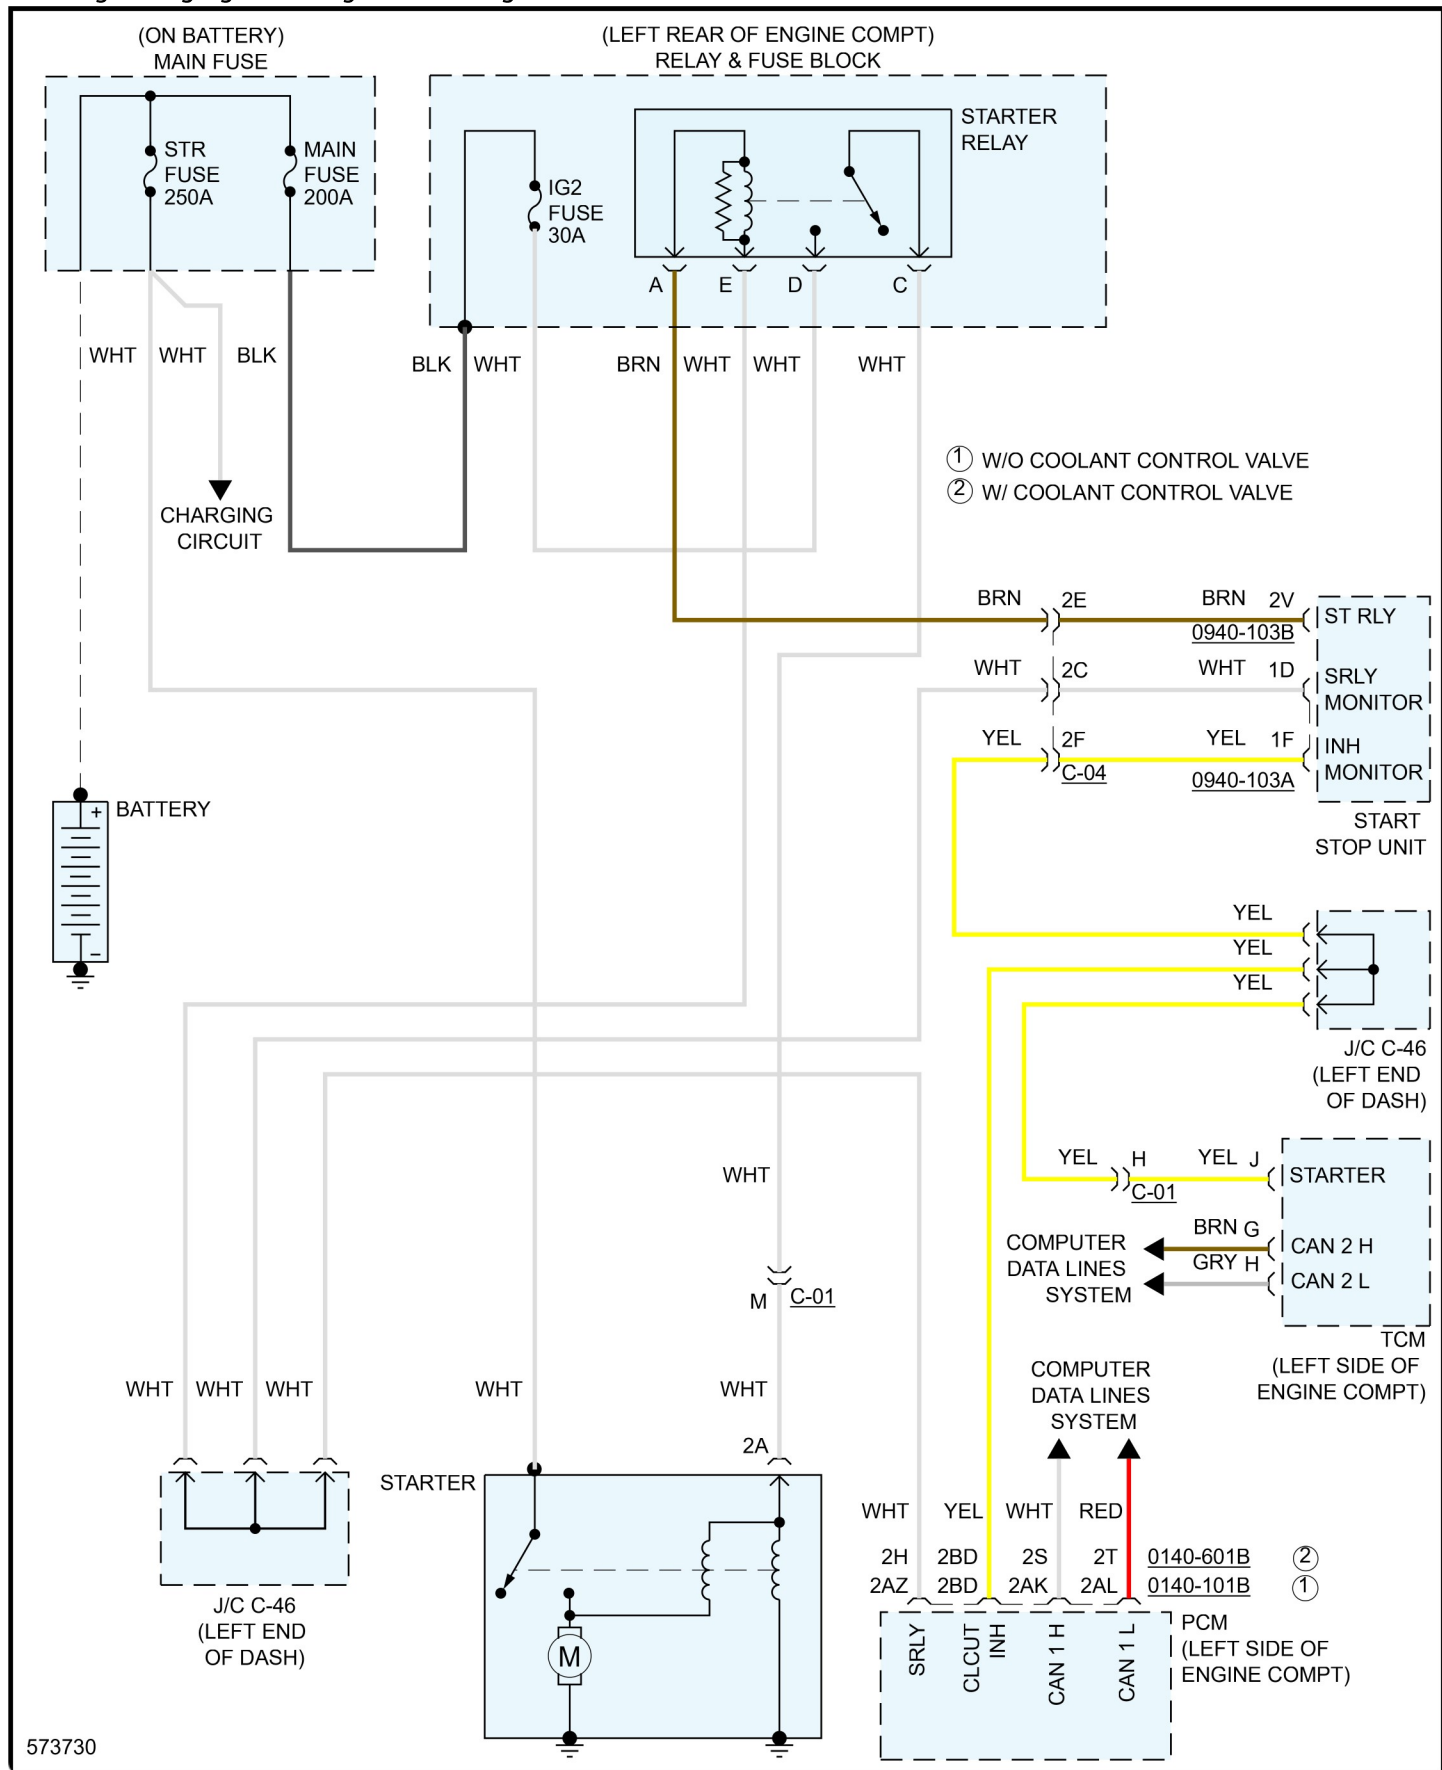

2018 Mazda Truck CX-5 FWD L4-2.5L (SKYACTIV-G)

Vehicle > Starting and Charging > Diagrams > Electrical - Interactive Color (Non OE)

Starting/Charging - Starting Circuit - Page 1 of 1

573730