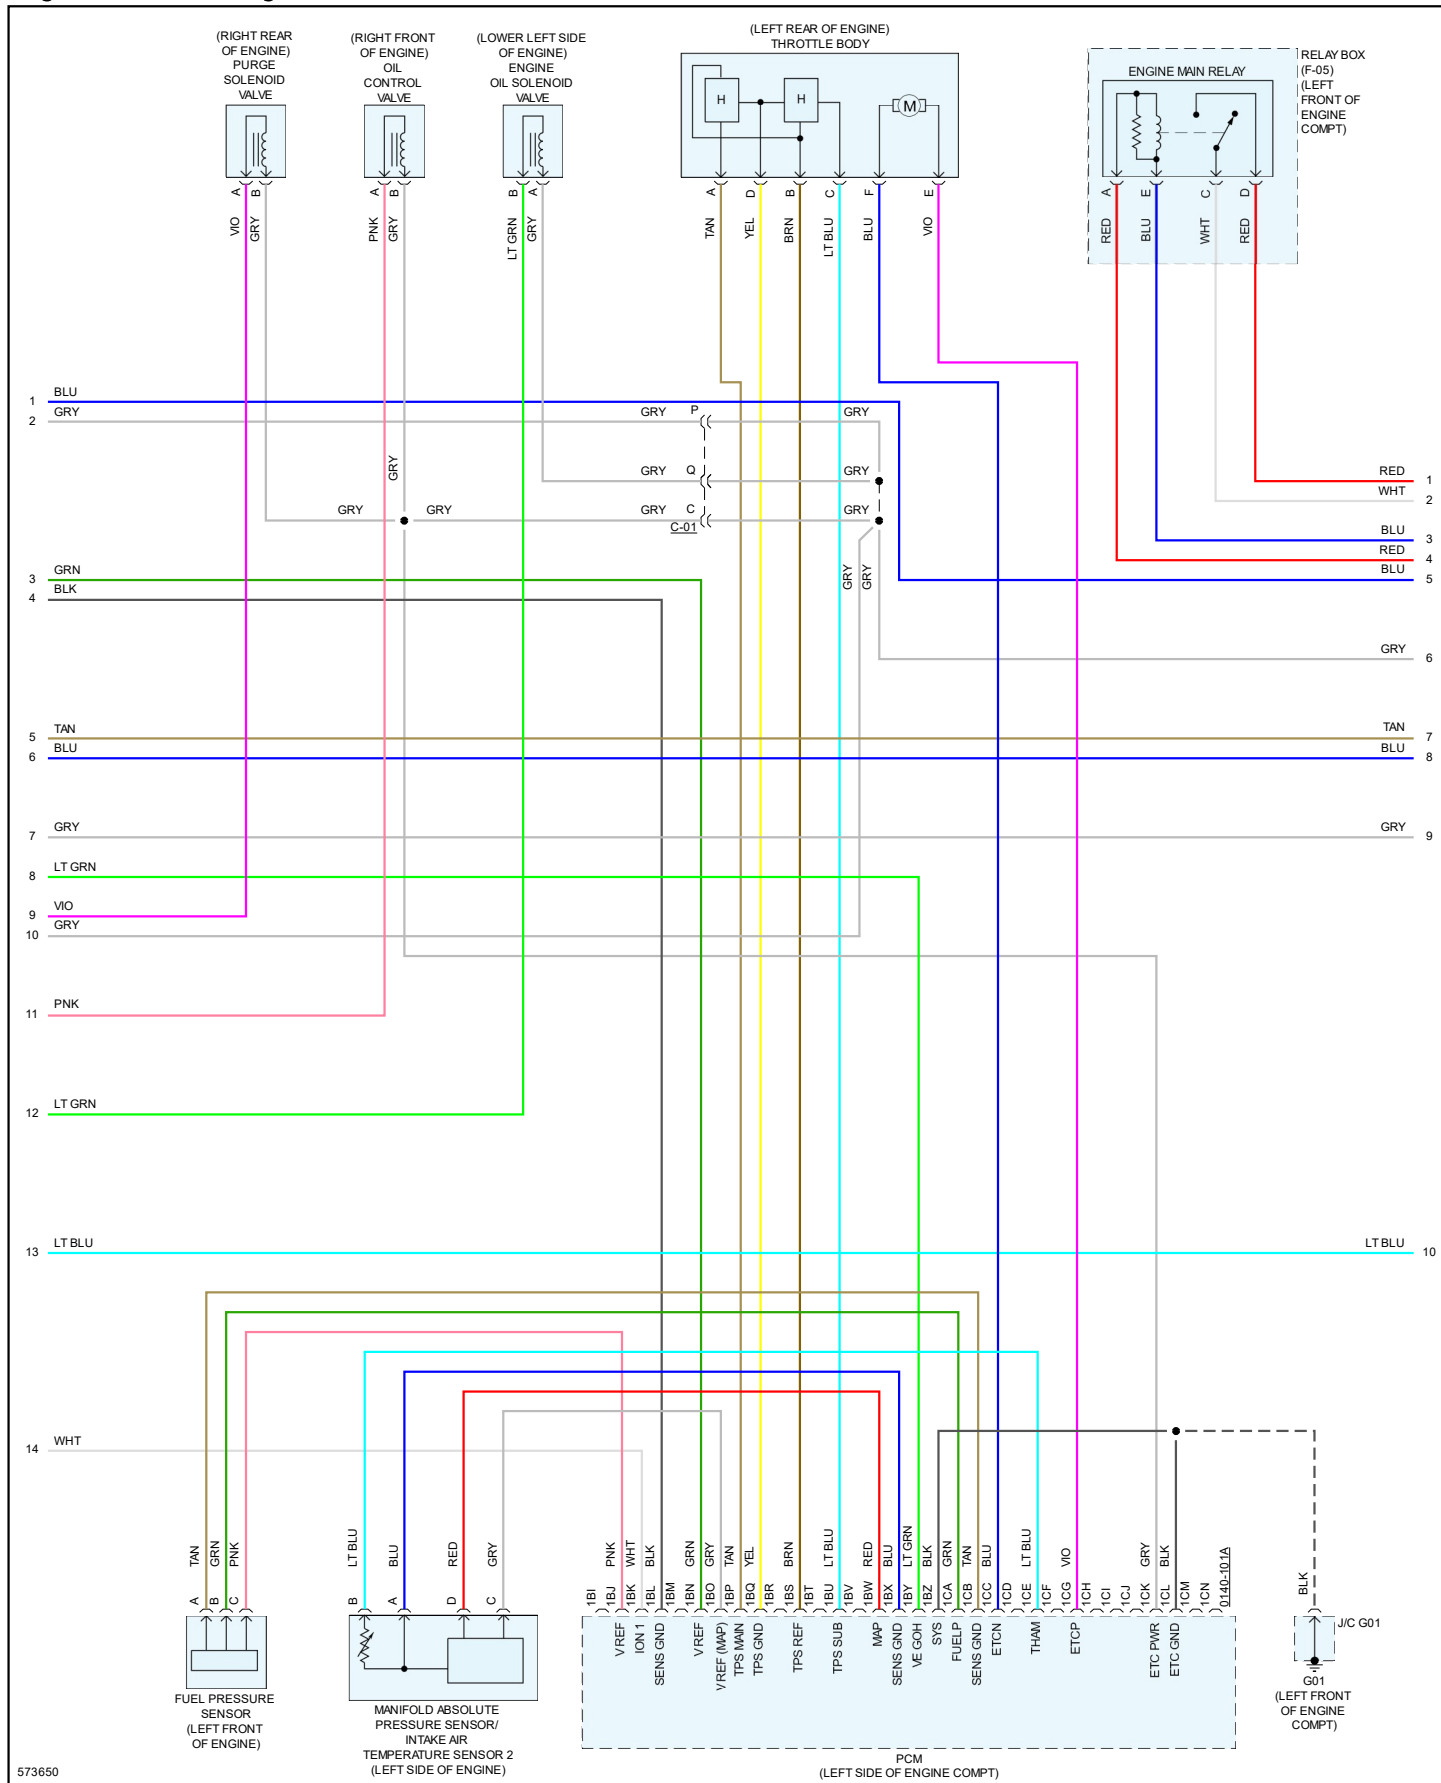

2018 Mazda Truck CX-5 FWD L4-2.5L (SKYACTIV-G)

Vehicle > Powertrain Management > Diagrams > Electrical - Interactive Color (Non OE)

Engine Controls - Page 1 of 5

573649

(TOP RIGHT SIDE OF ENGINE)

2018 Mazda Truck CX-5 FWD L4-2.5L (SKYACTIV-G)

Vehicle > Powertrain Management > Diagrams > Electrical - Interactive Color (Non OE)

Engine Controls - Page 2 of 5

573650

2018 Mazda Truck CX-5 FWD L4-2.5L (SKYACTIV-G)

Vehicle > Powertrain Management > Diagrams > Electrical - Interactive Color (Non OE)

Engine Controls - Page 3 of 5

573651

2018 Mazda Truck CX-5 FWD L4-2.5L (SKYACTIV-G)

Vehicle > Powertrain Management > Diagrams > Electrical - Interactive Color (Non OE)

Engine Controls - Page 4 of 5

573669

2018 Mazda Truck CX-5 FWD L4-2.5L (SKYACTIV-G)

Vehicle > Powertrain Management > Diagrams > Electrical - Interactive Color (Non OE)

Engine Controls - Page 5 of 5

573670