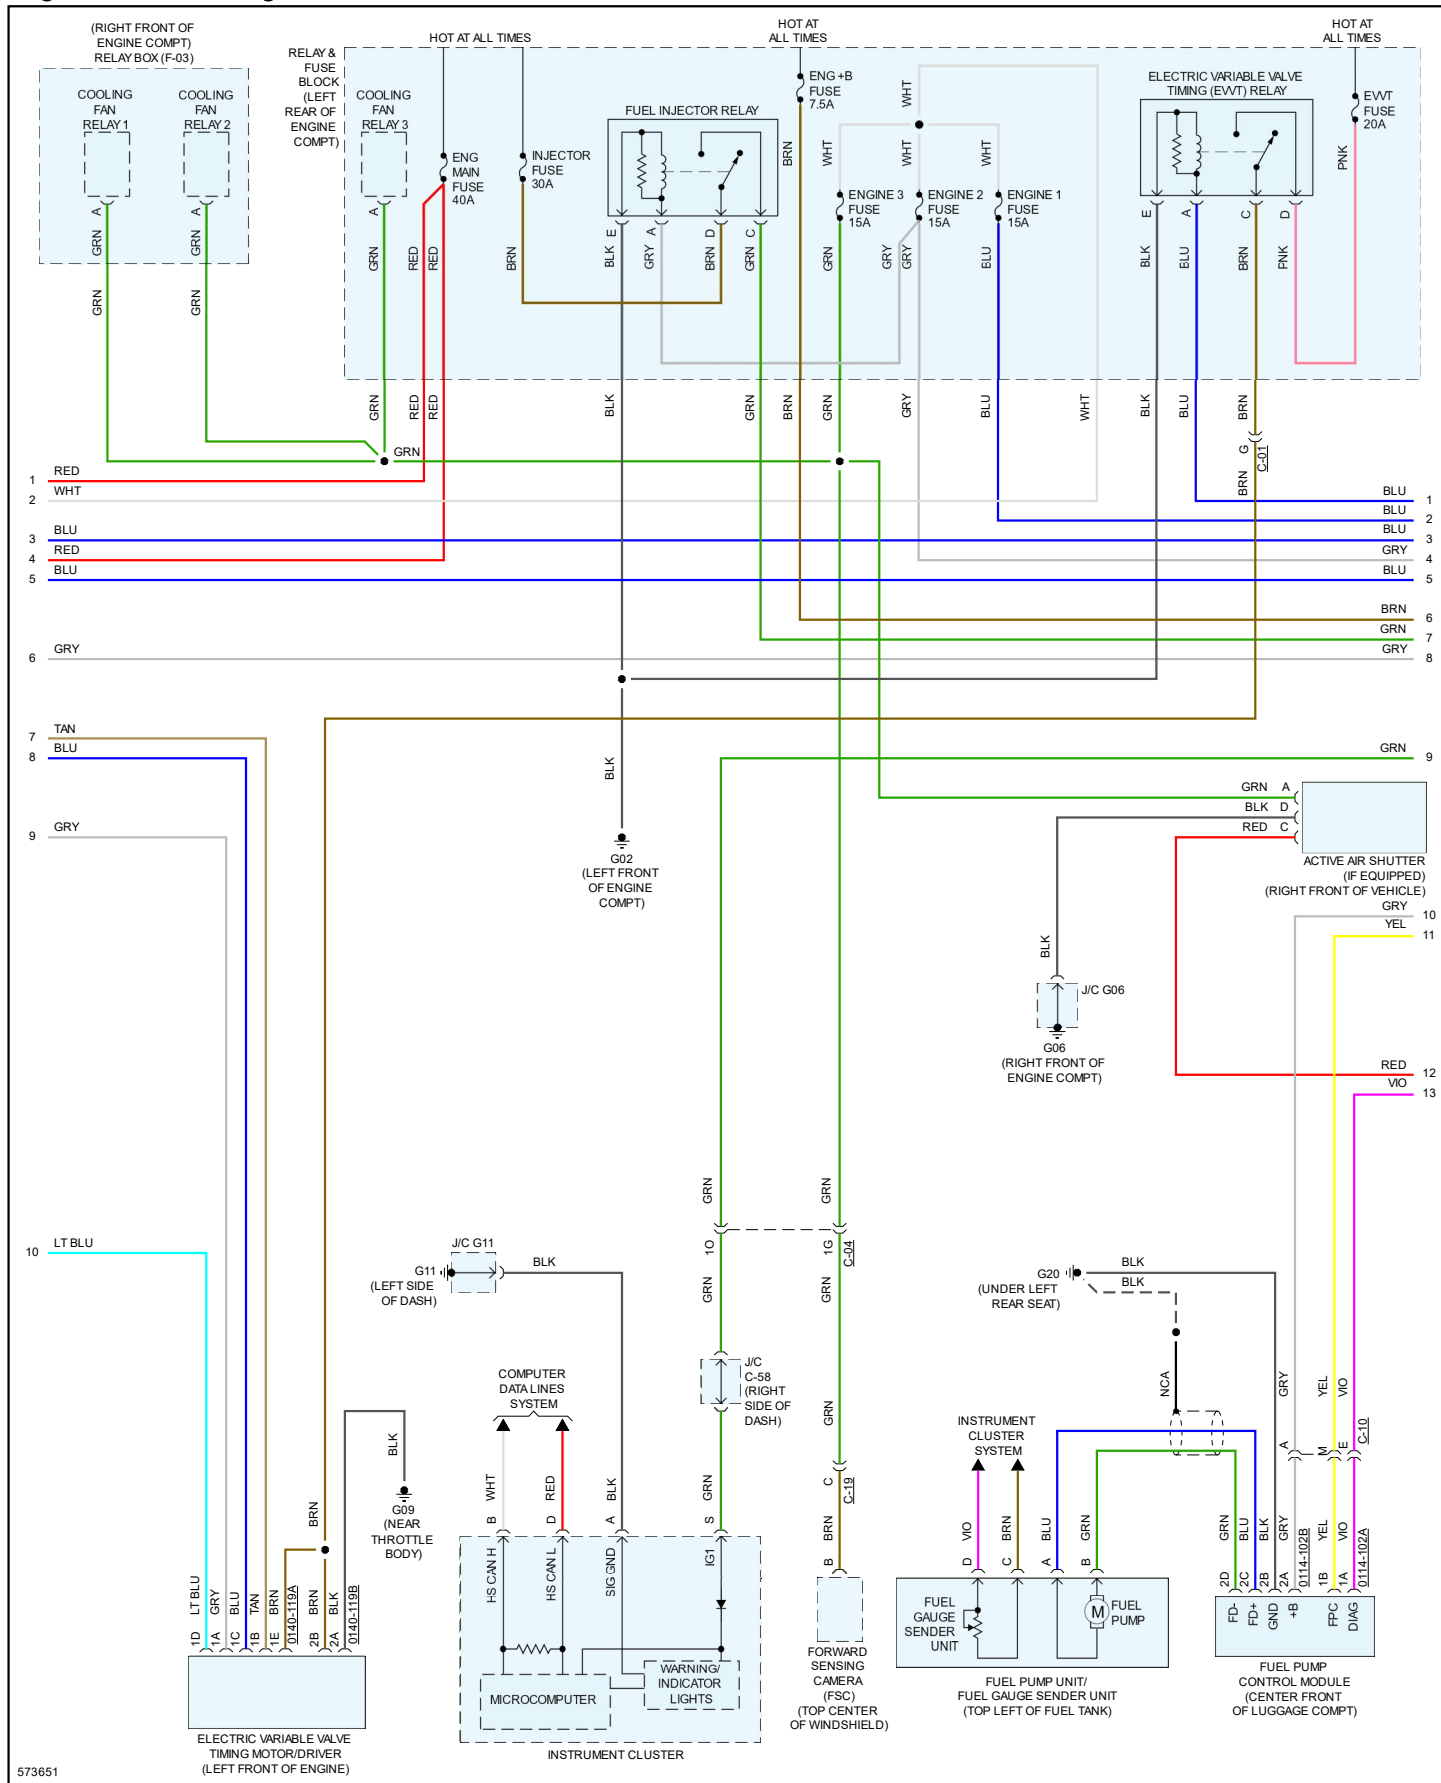

2018 Mazda Truck CX-5 FWD L4-2.5L (SKYACTIV-G)

Vehicle > Powertrain Management > Diagrams > Electrical - Interactive Color (Non OE)

Engine Controls - Page 1 of 5

573649

(TOP RIGHT SIDE OF ENGINE)

2018 Mazda Truck CX-5 FWD L4-2.5L (SKYACTIV-G)

Vehicle > Powertrain Management > Diagrams > Electrical - Interactive Color (Non OE)

Engine Controls - Page 2 of 5

573650

2018 Mazda Truck CX-5 FWD L4-2.5L (SKYACTIV-G)

Vehicle > Powertrain Management > Diagrams > Electrical - Interactive Color (Non OE)

Engine Controls - Page 3 of 5

573651

2018 Mazda Truck CX-5 FWD L4-2.5L (SKYACTIV-G)

Vehicle > Powertrain Management > Diagrams > Electrical - Interactive Color (Non OE)

Engine Controls - Page 4 of 5

573669

2018 Mazda Truck CX-5 FWD L4-2.5L (SKYACTIV-G)

Vehicle > Powertrain Management > Diagrams > Electrical - Interactive Color (Non OE)

Engine Controls - Page 5 of 5

573670