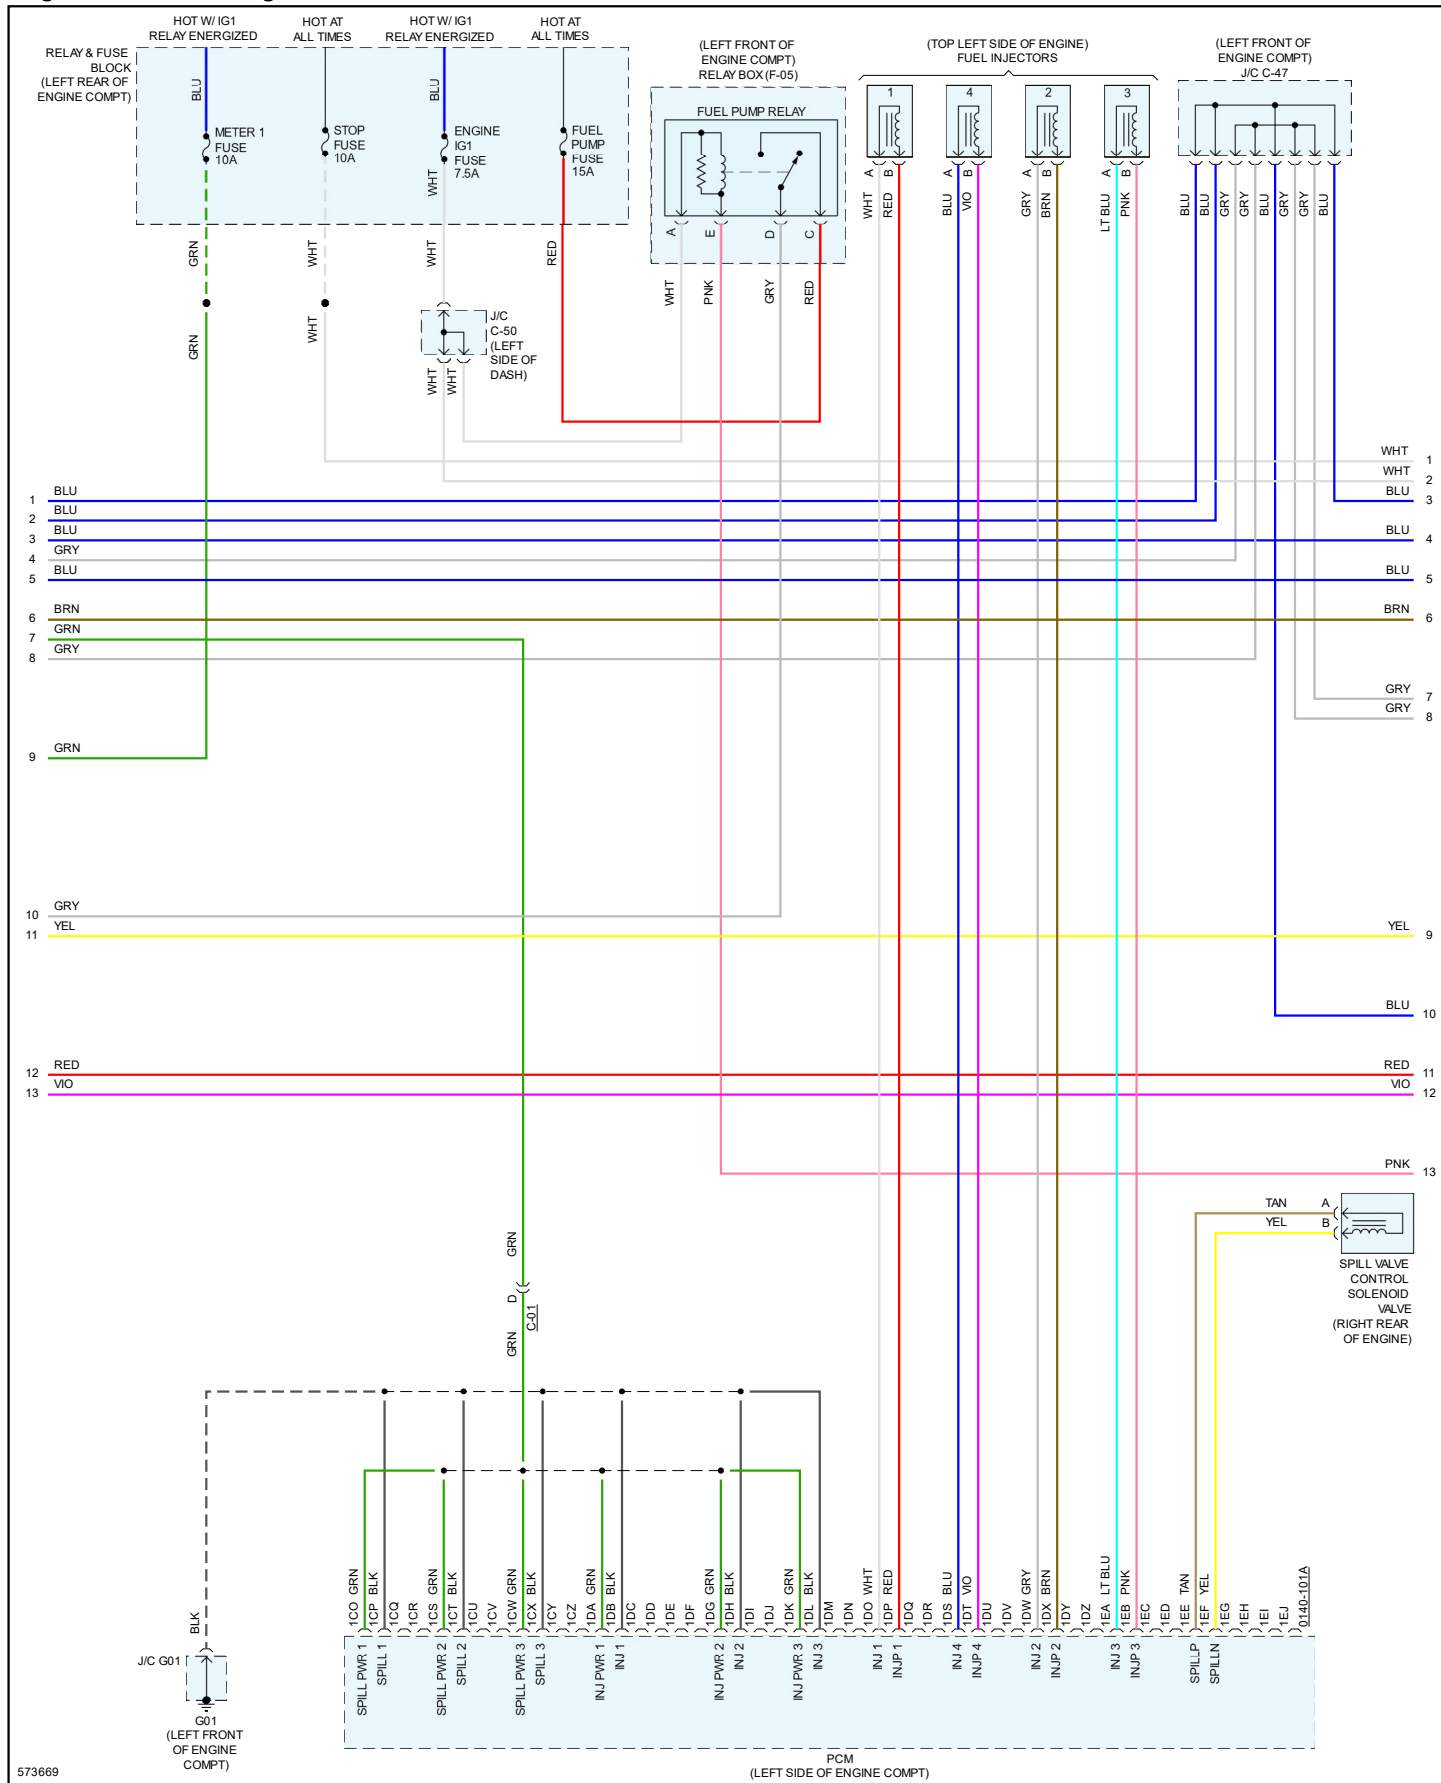

Vehicle > Powertrain Management > Diagrams > Electrical - Interactive Color (Non OE)

Engine Controls - Page 2 of 5

573650

2018 Mazda Truck CX-5 FWD L4-2.5L (SKYACTIV-G)

Vehicle > Powertrain Management > Diagrams > Electrical - Interactive Color (Non OE)

Engine Controls - Page 3 of 5

573651

2018 Mazda Truck CX-5 FWD L4-2.5L (SKYACTIV-G)

Vehicle > Powertrain Management > Diagrams > Electrical - Interactive Color (Non OE)

Engine Controls - Page 4 of 5

573669

2018 Mazda Truck CX-5 FWD L4-2.5L (SKYACTIV-G)

Vehicle > Powertrain Management > Diagrams > Electrical - Interactive Color (Non OE)

Engine Controls - Page 5 of 5

573670