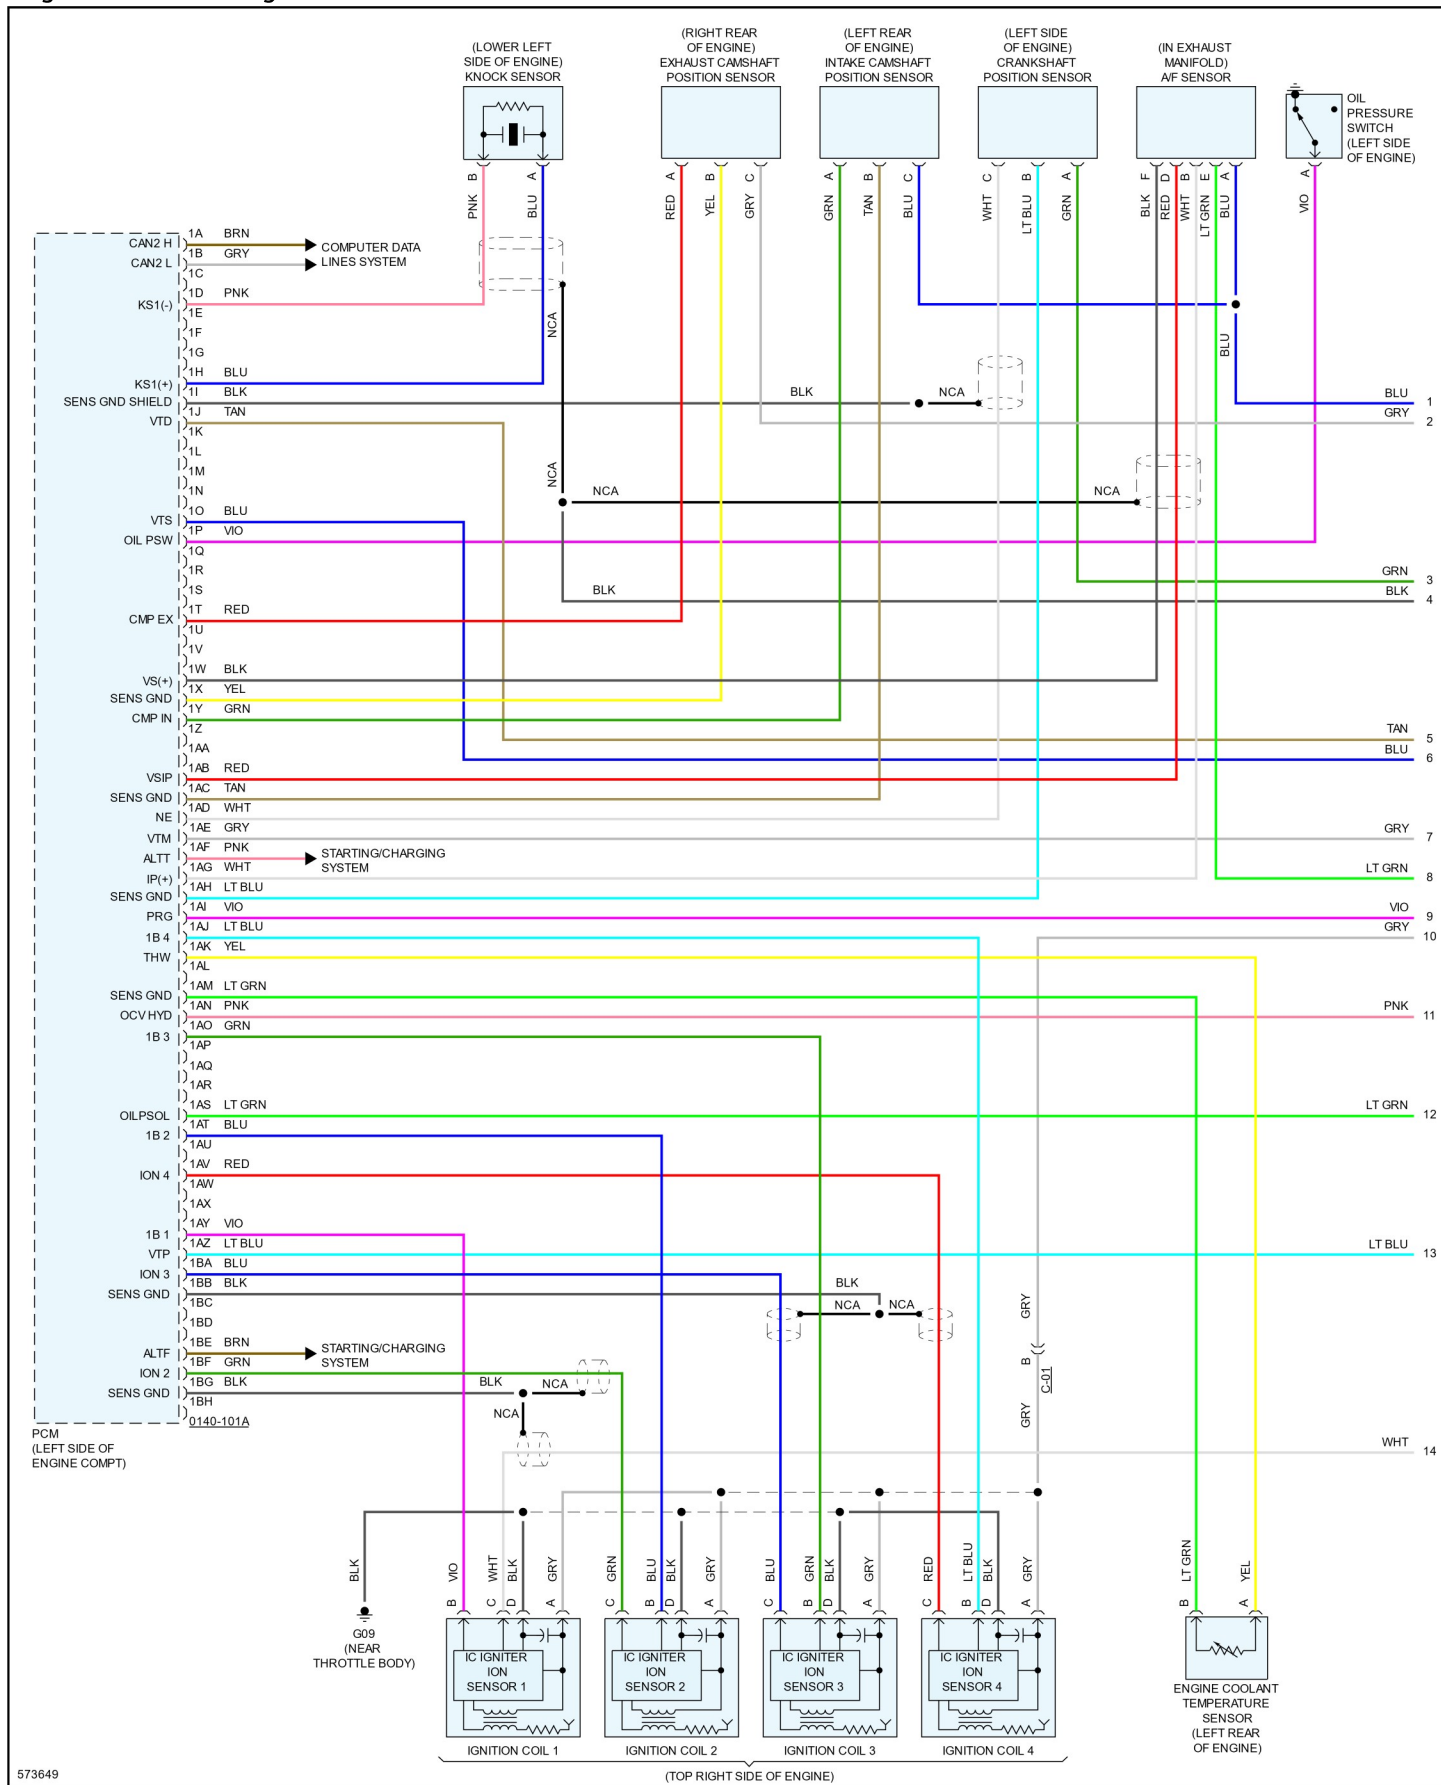

2018 Mazda Truck CX-5 FWD L4-2.5L (SKYACTIV-G)

Vehicle > Powertrain Management > Diagrams > Electrical - Interactive Color (Non OE)

Engine Controls - Page 1 of 5

573649

(TOP RIGHT SIDE OF ENGINE)

2018 Mazda Truck CX-5 FWD L4-2.5L (SKYACTIV-G)

Vehicle > Powertrain Management > Diagrams > Electrical - Interactive Color (Non OE)

Engine Controls - Page 2 of 5

573650

2018 Mazda Truck CX-5 FWD L4-2.5L (SKYACTIV-G)

Vehicle > Powertrain Management > Diagrams > Electrical - Interactive Color (Non OE)

Engine Controls - Page 3 of 5

573651

2018 Mazda Truck CX-5 FWD L4-2.5L (SKYACTIV-G)

Vehicle > Powertrain Management > Diagrams > Electrical - Interactive Color (Non OE)

Engine Controls - Page 4 of 5

573669

2018 Mazda Truck CX-5 FWD L4-2.5L (SKYACTIV-G)

Vehicle > Powertrain Management > Diagrams > Electrical - Interactive Color (Non OE)

Engine Controls - Page 5 of 5

573670