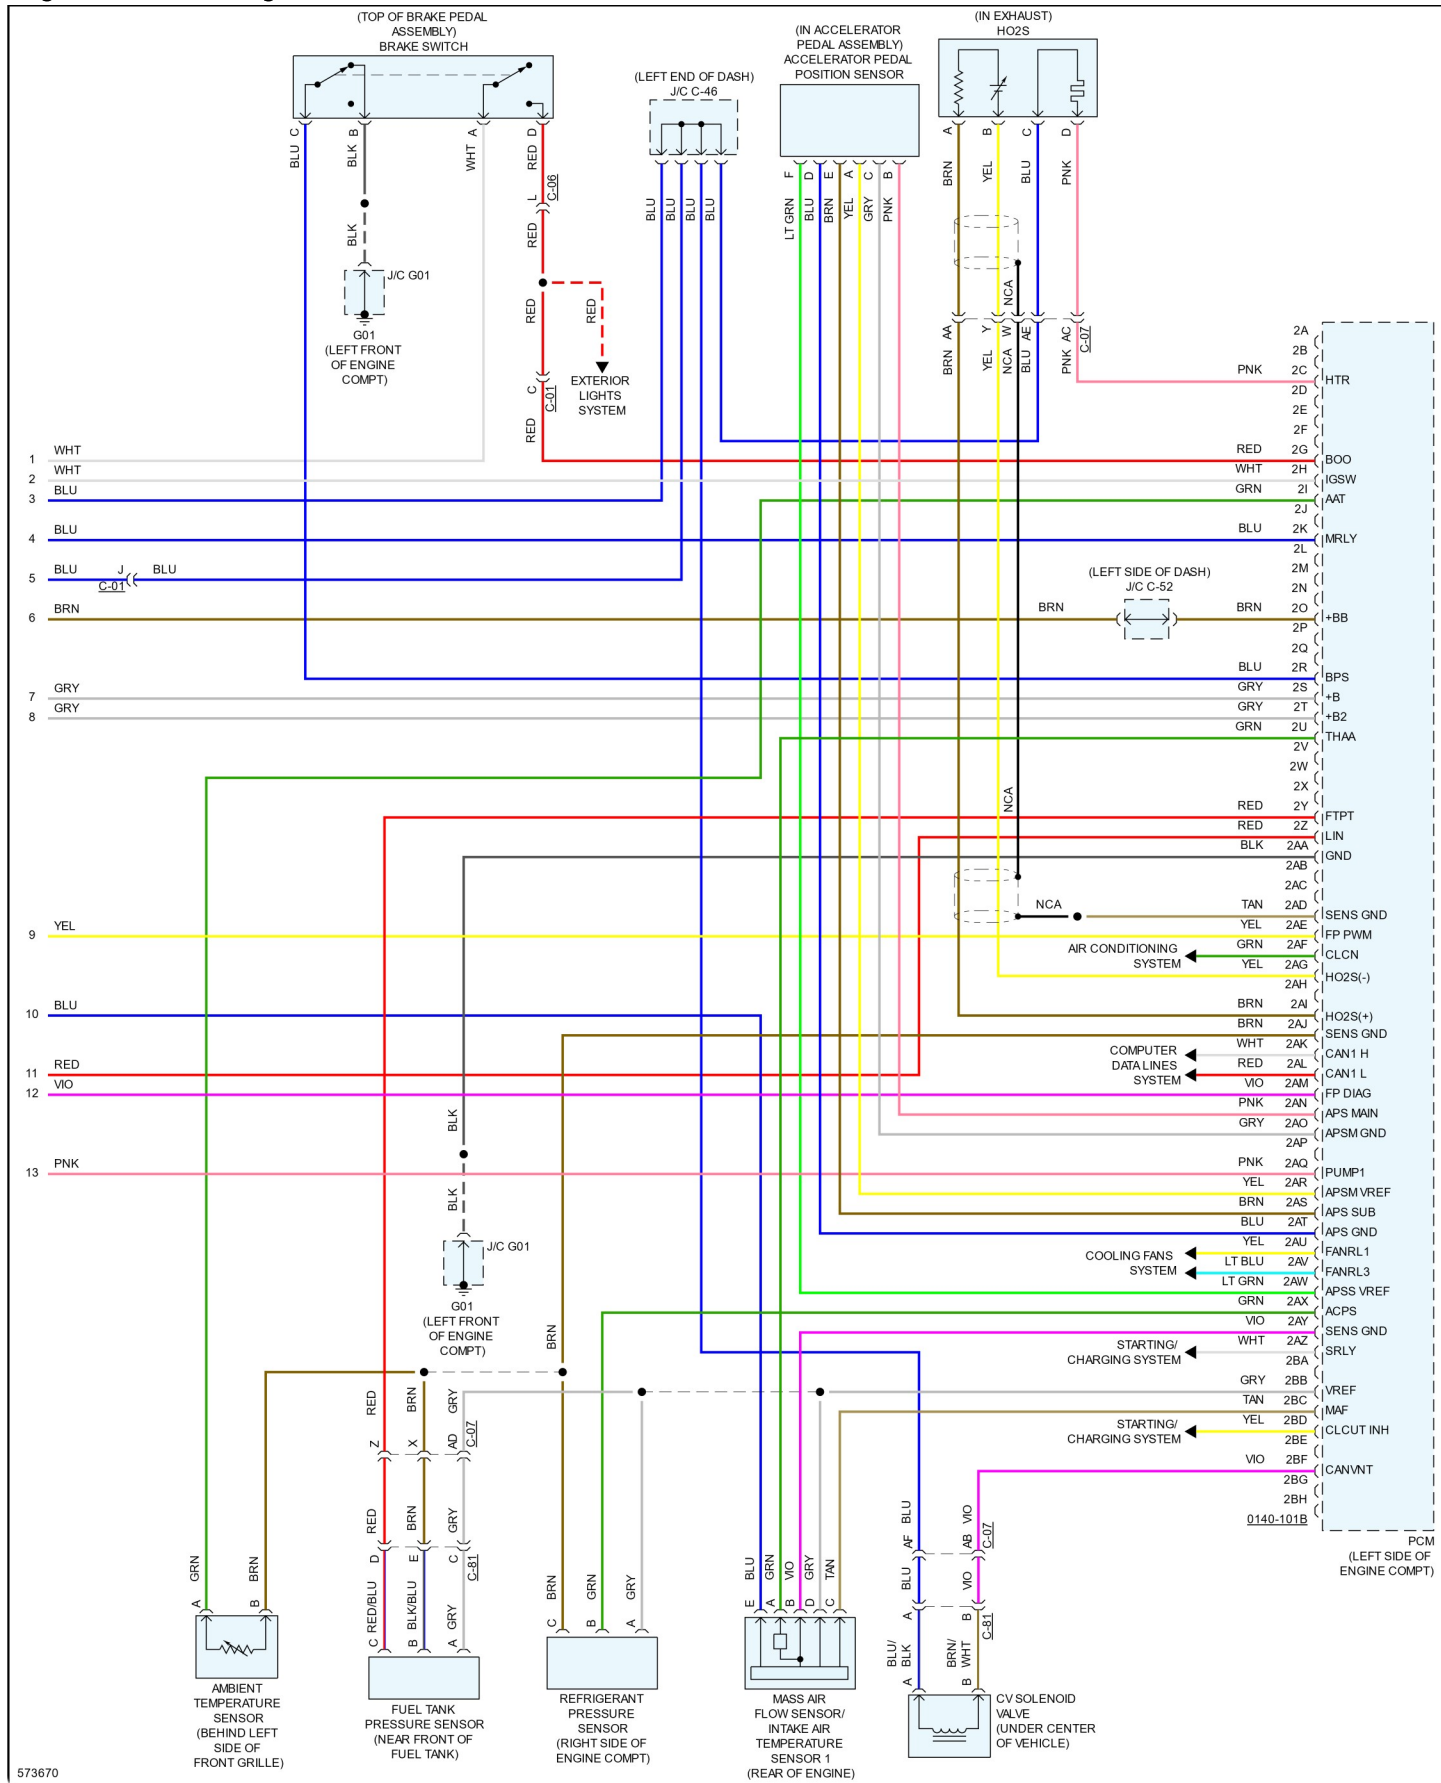

2018 Mazda Truck CX-5 FWD L4-2.5L (SKYACTIV-G)

Vehicle > Powertrain Management > Diagrams > Electrical - Interactive Color (Non OE)

Engine Controls - Page 1 of 5

573649

(TOP RIGHT SIDE OF ENGINE)

2018 Mazda Truck CX-5 FWD L4-2.5L (SKYACTIV-G)

Vehicle > Powertrain Management > Diagrams > Electrical - Interactive Color (Non OE)

Engine Controls - Page 2 of 5

573650

2018 Mazda Truck CX-5 FWD L4-2.5L (SKYACTIV-G)

Vehicle > Powertrain Management > Diagrams > Electrical - Interactive Color (Non OE)

Engine Controls - Page 3 of 5

573651

2018 Mazda Truck CX-5 FWD L4-2.5L (SKYACTIV-G)

Vehicle > Powertrain Management > Diagrams > Electrical - Interactive Color (Non OE)

Engine Controls - Page 4 of 5

573669

2018 Mazda Truck CX-5 FWD L4-2.5L (SKYACTIV-G)

Vehicle > Powertrain Management > Diagrams > Electrical - Interactive Color (Non OE)

Engine Controls - Page 5 of 5

573670