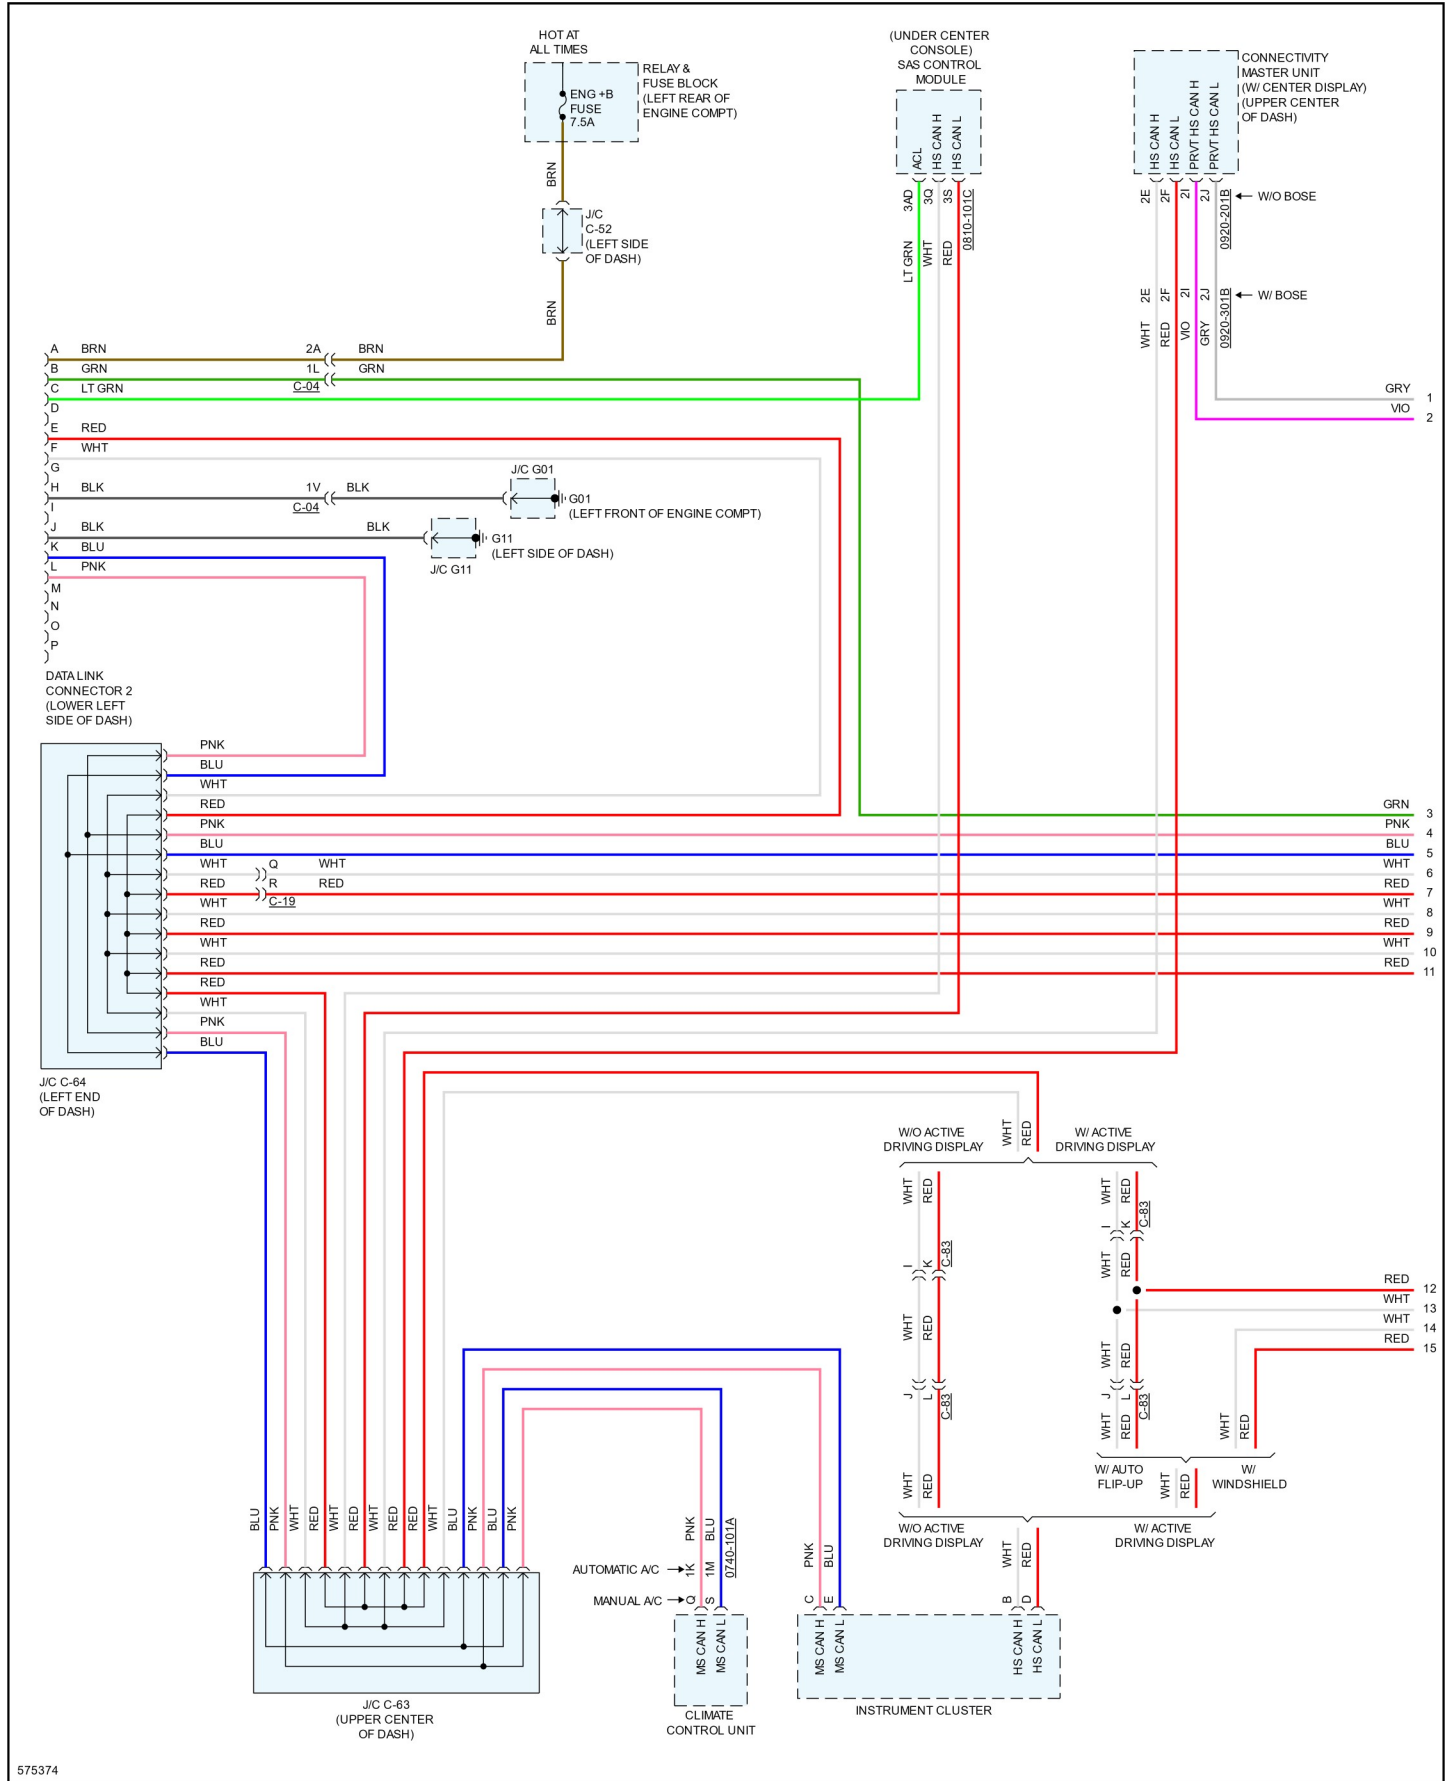

2018 Mazda Truck CX-5 FWD L4-2.5L (SKYACTIV-G)

Vehicle > Powertrain Management > Computers and Control Systems > Information Bus > Diagrams > Electrical - In Computer Data Lines - Page 1 of 3

2018 Mazda Truck CX-5 FWD L4-2.5L (SKYACTIV-G)

Vehicle > Powertrain Management > Computers and Control Systems > Information Bus > Diagrams > Electrical - In Computer Data Lines - Page 2 of 3

2018 Mazda Truck CX-5 FWD L4-2.5L (SKYACTIV-G)

Vehicle > Powertrain Management > Computers and Control Systems > Information Bus > Diagrams > Electrical - In Computer Data Lines - Page 3 of 3