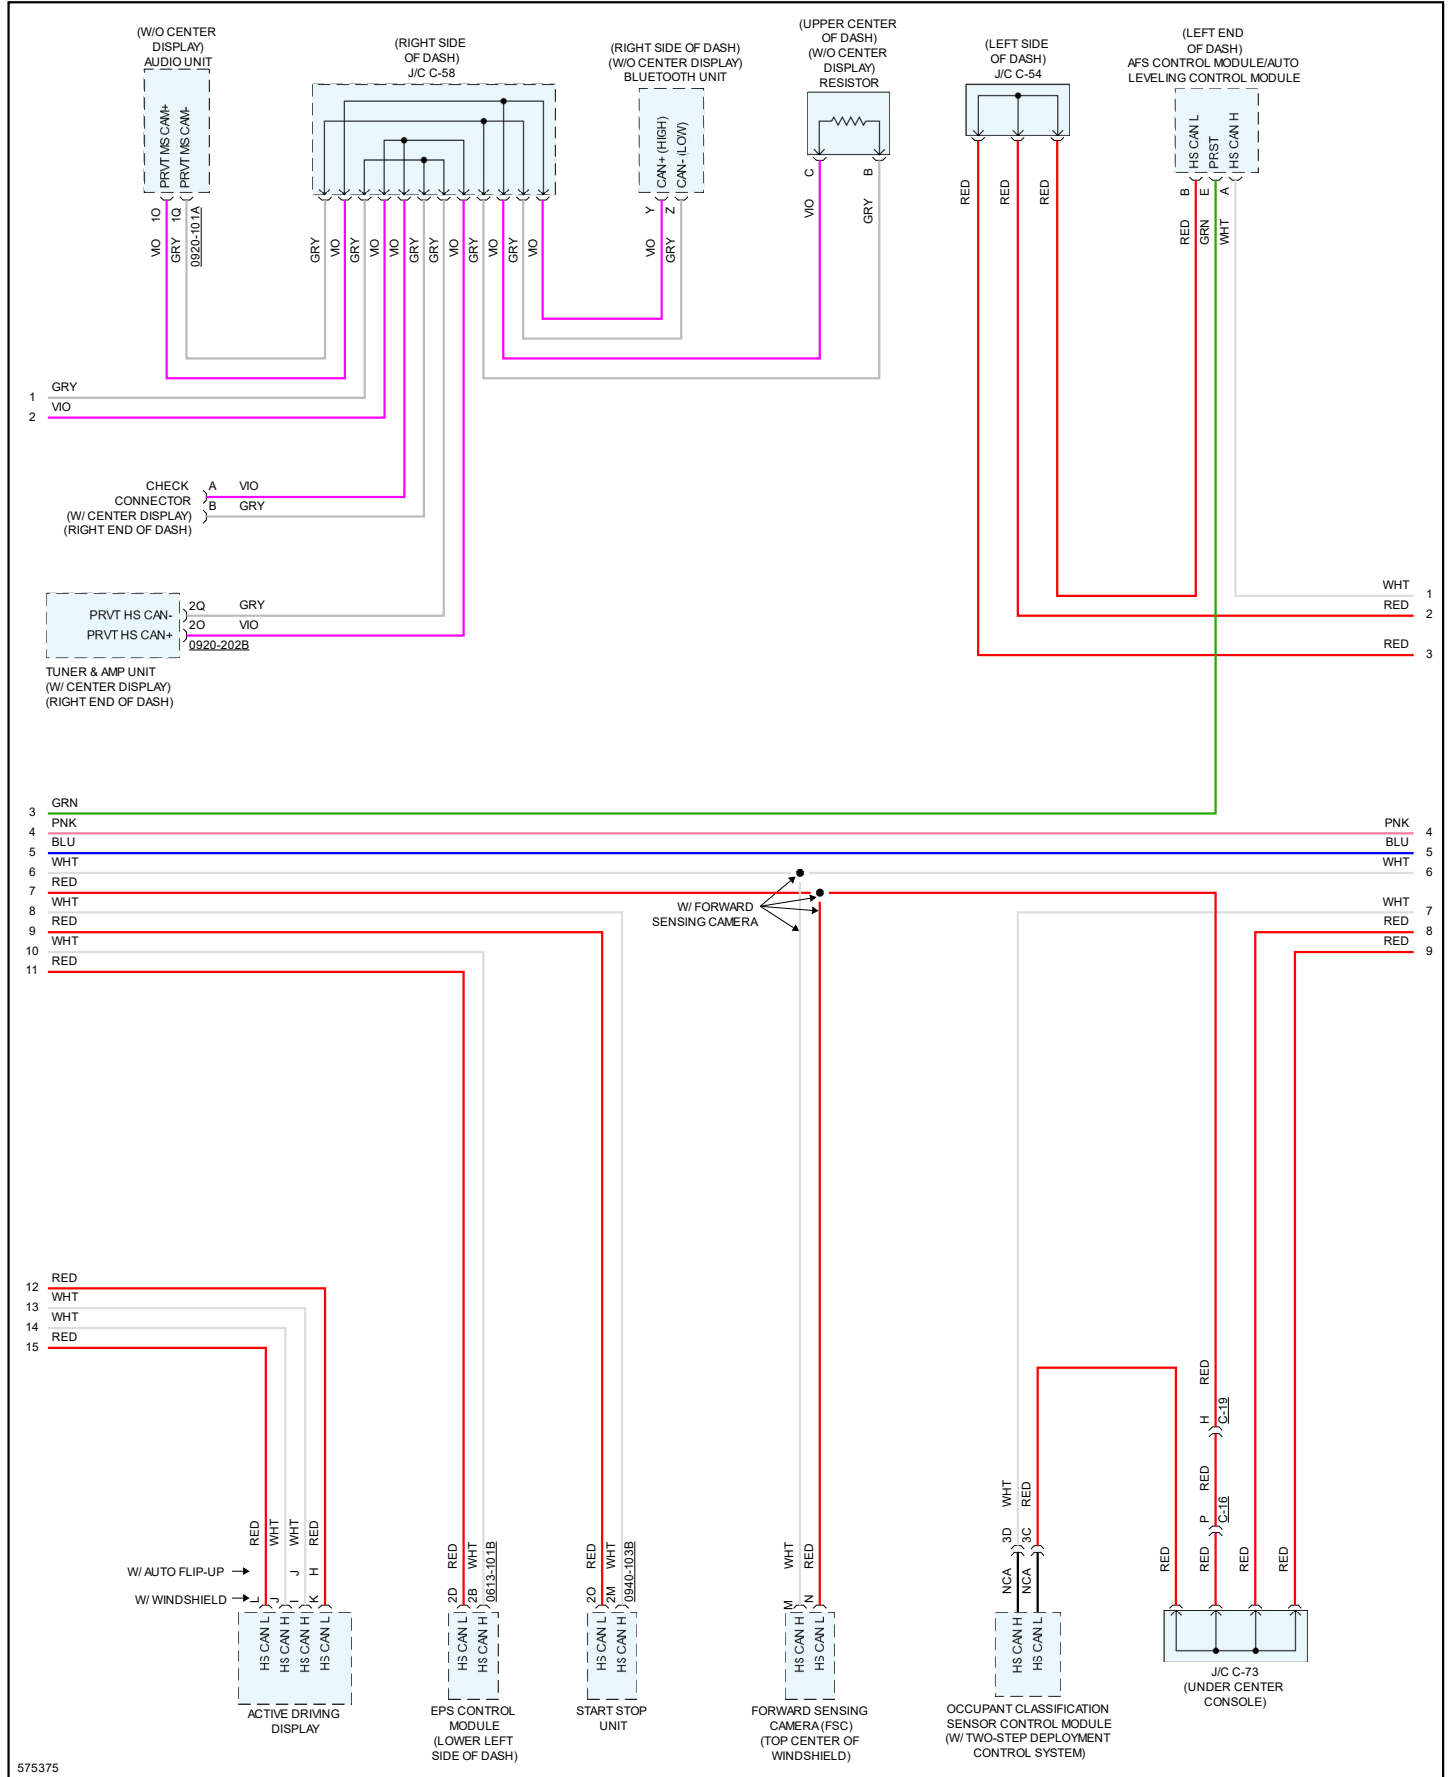

2018 Mazda Truck CX-5 FWD L4-2.5L (SKYACTIV-G)

Vehicle > Powertrain Management > Computers and Control Systems > Information Bus > Diagrams > Electrical - In Computer Data Lines - Page 1 of 3

2018 Mazda Truck CX-5 FWD L4-2.5L (SKYACTIV-G)

Vehicle > Powertrain Management > Computers and Control Systems > Information Bus > Diagrams > Electrical - In Computer Data Lines - Page 2 of 3

2018 Mazda Truck CX-5 FWD L4-2.5L (SKYACTIV-G)

Vehicle > Powertrain Management > Computers and Control Systems > Information Bus > Diagrams > Electrical - In Computer Data Lines - Page 3 of 3