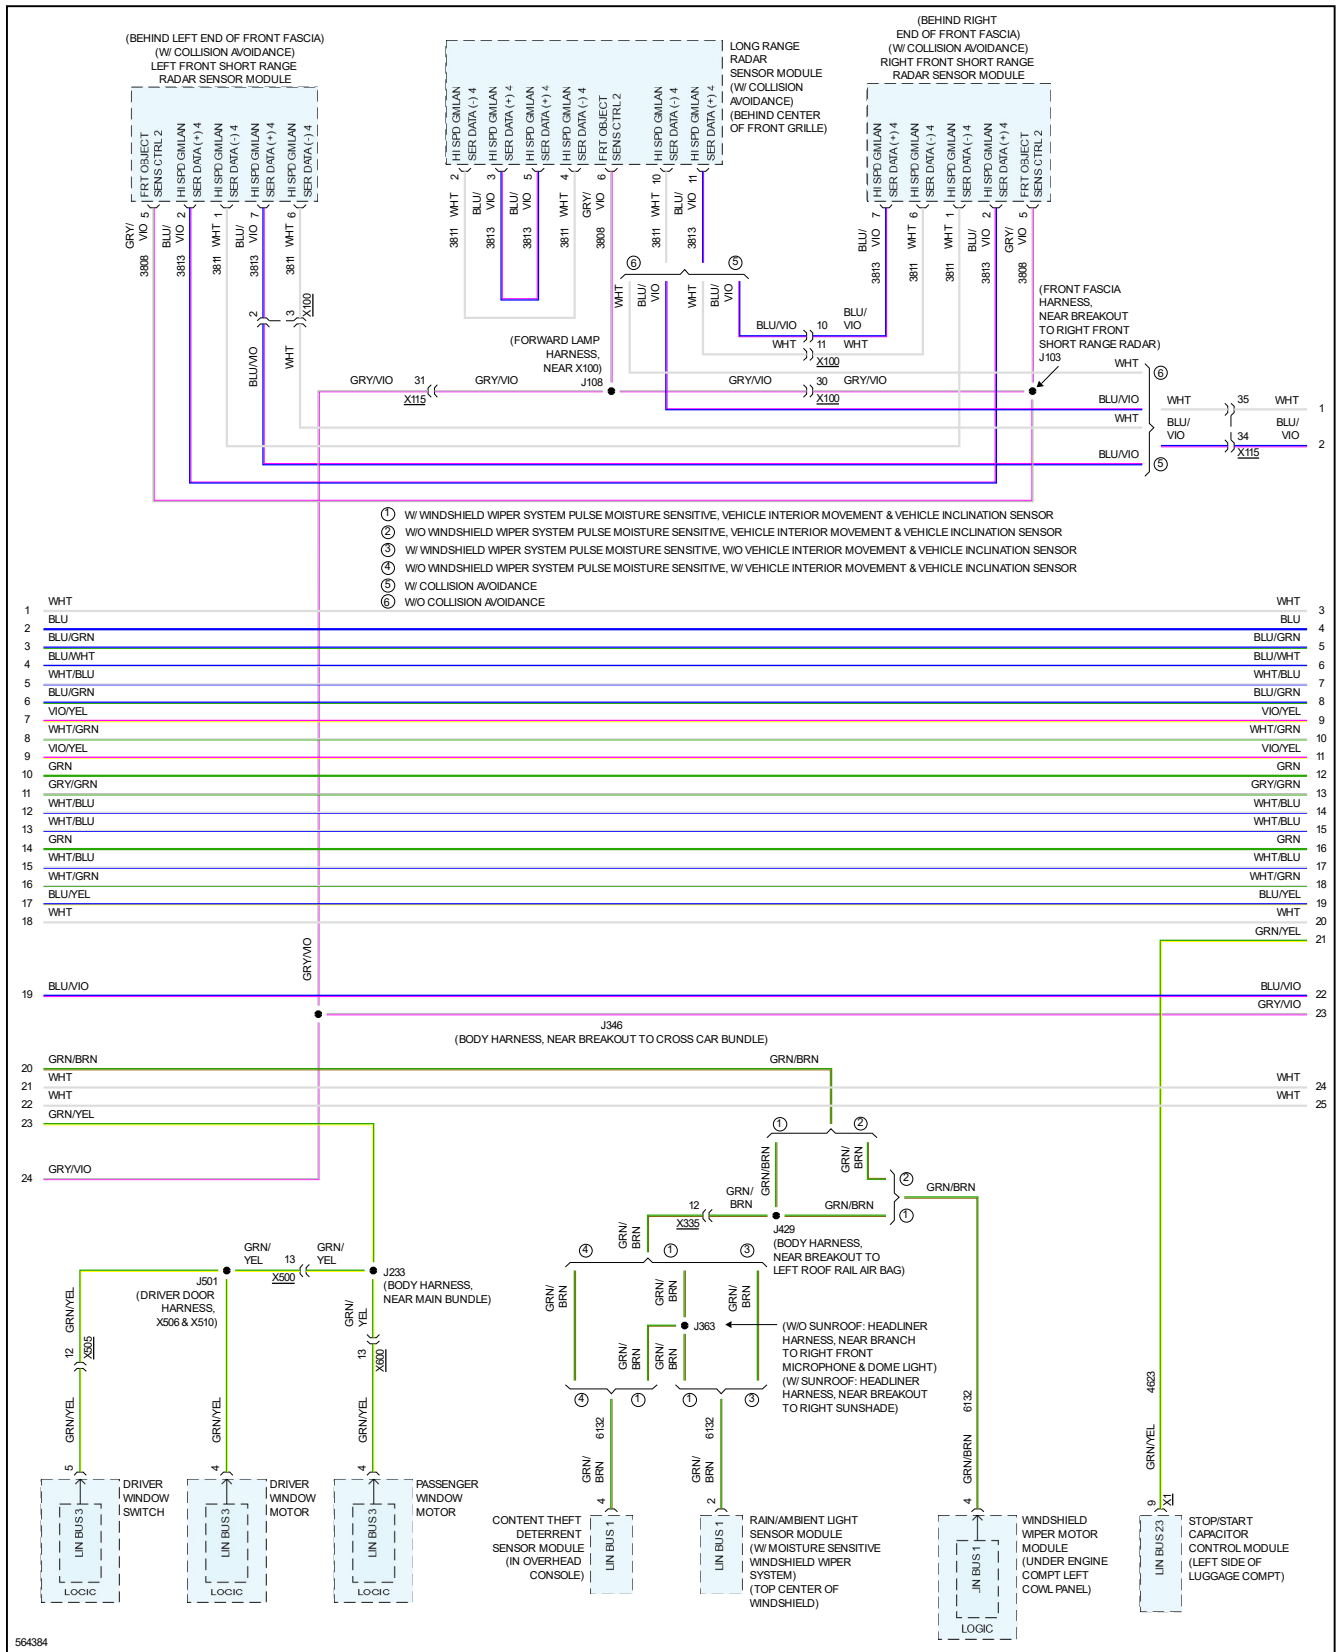

2017 Cadillac CTS Sedan RWD V8-6.2L SC

Vehicle > Powertrain Management > Computers and Control Systems > Information Bus > Diagrams > Electrical - Interactive Color (Non OE)

COMPUTER DATA LINES

## Computer Data Lines

---

Page 1 of 10

564378

564379

564381

564383

564384