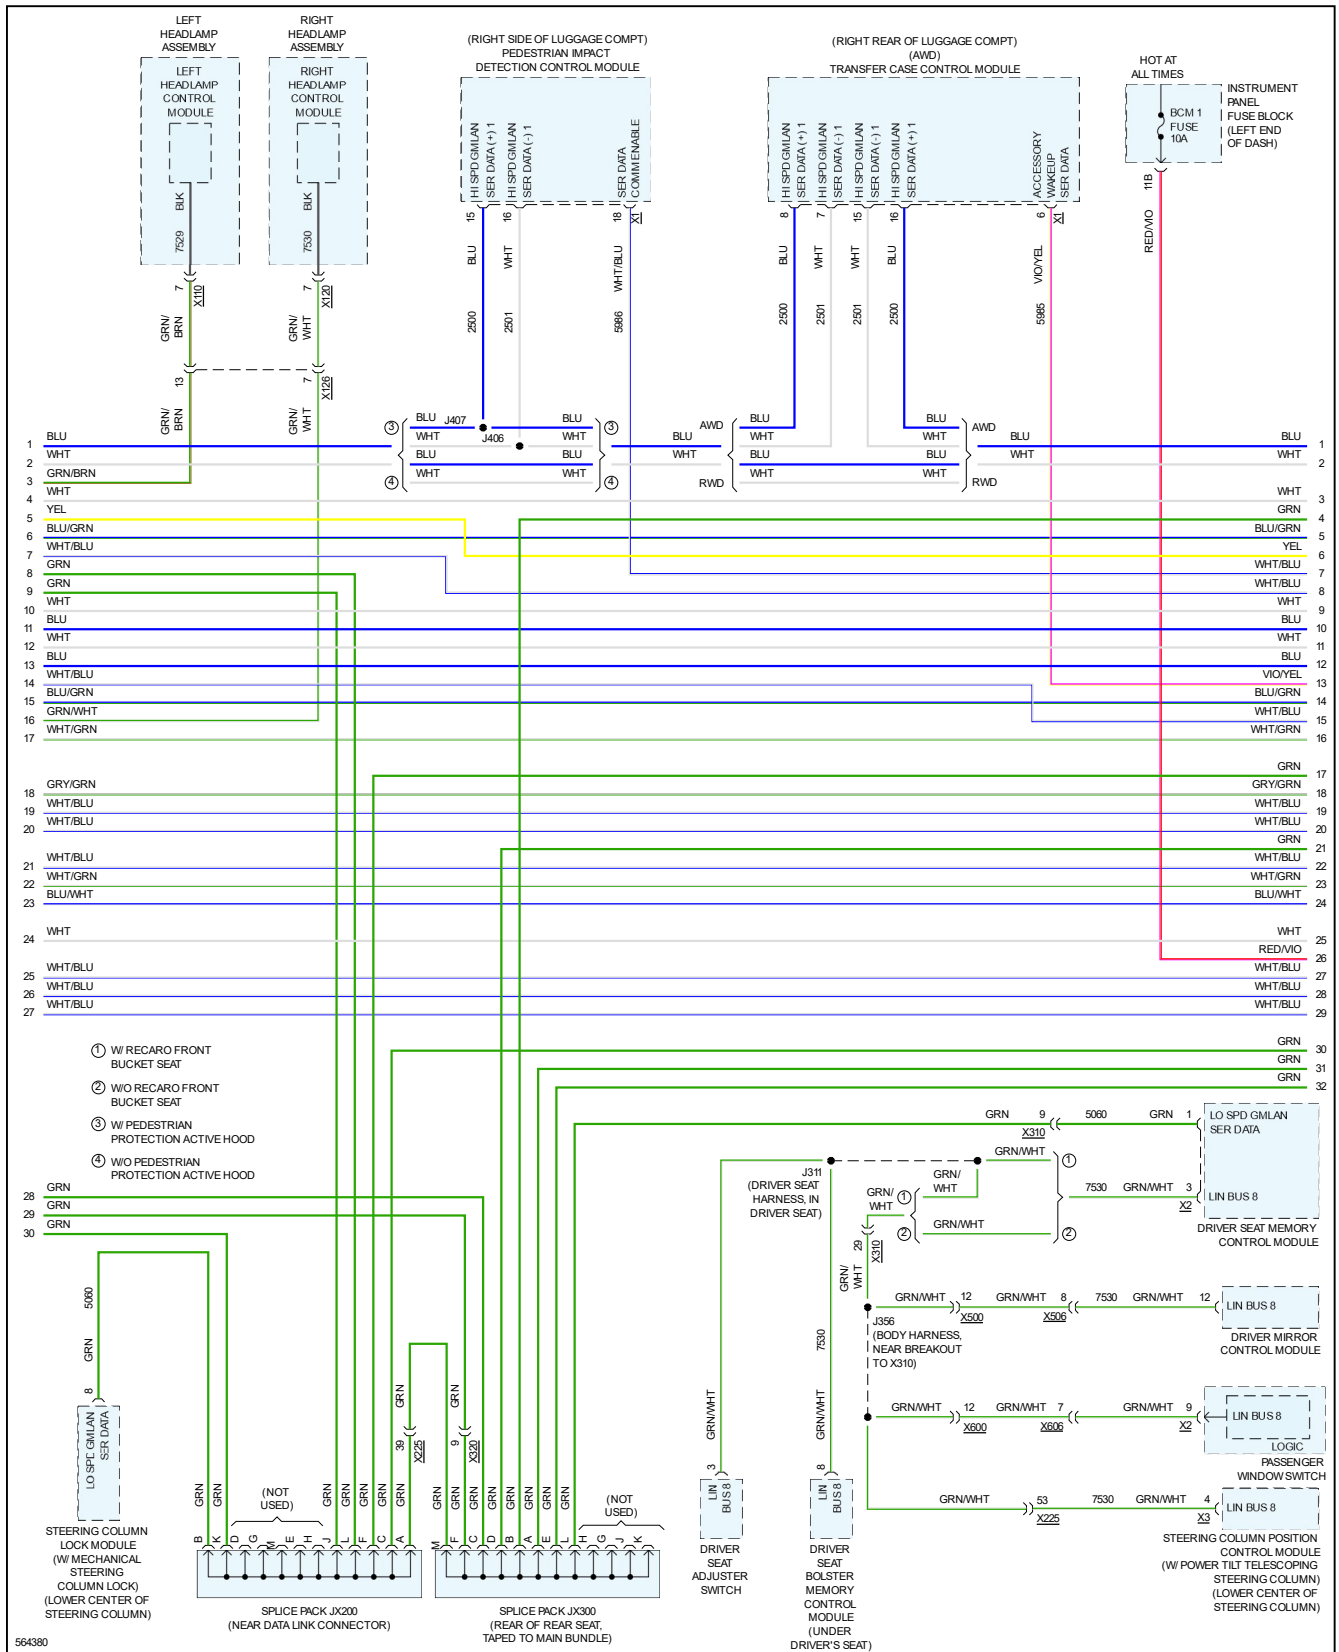

2017 Cadillac CTS Sedan RWD V8-6.2L SC

Vehicle > Powertrain Management > Computers and Control Systems > Information Bus > Diagrams > Electrical - Interactive Color (Non OE)

COMPUTER DATA LINES

## Computer Data Lines

---

Page 1 of 10

564378

564379

564381

564383

564384