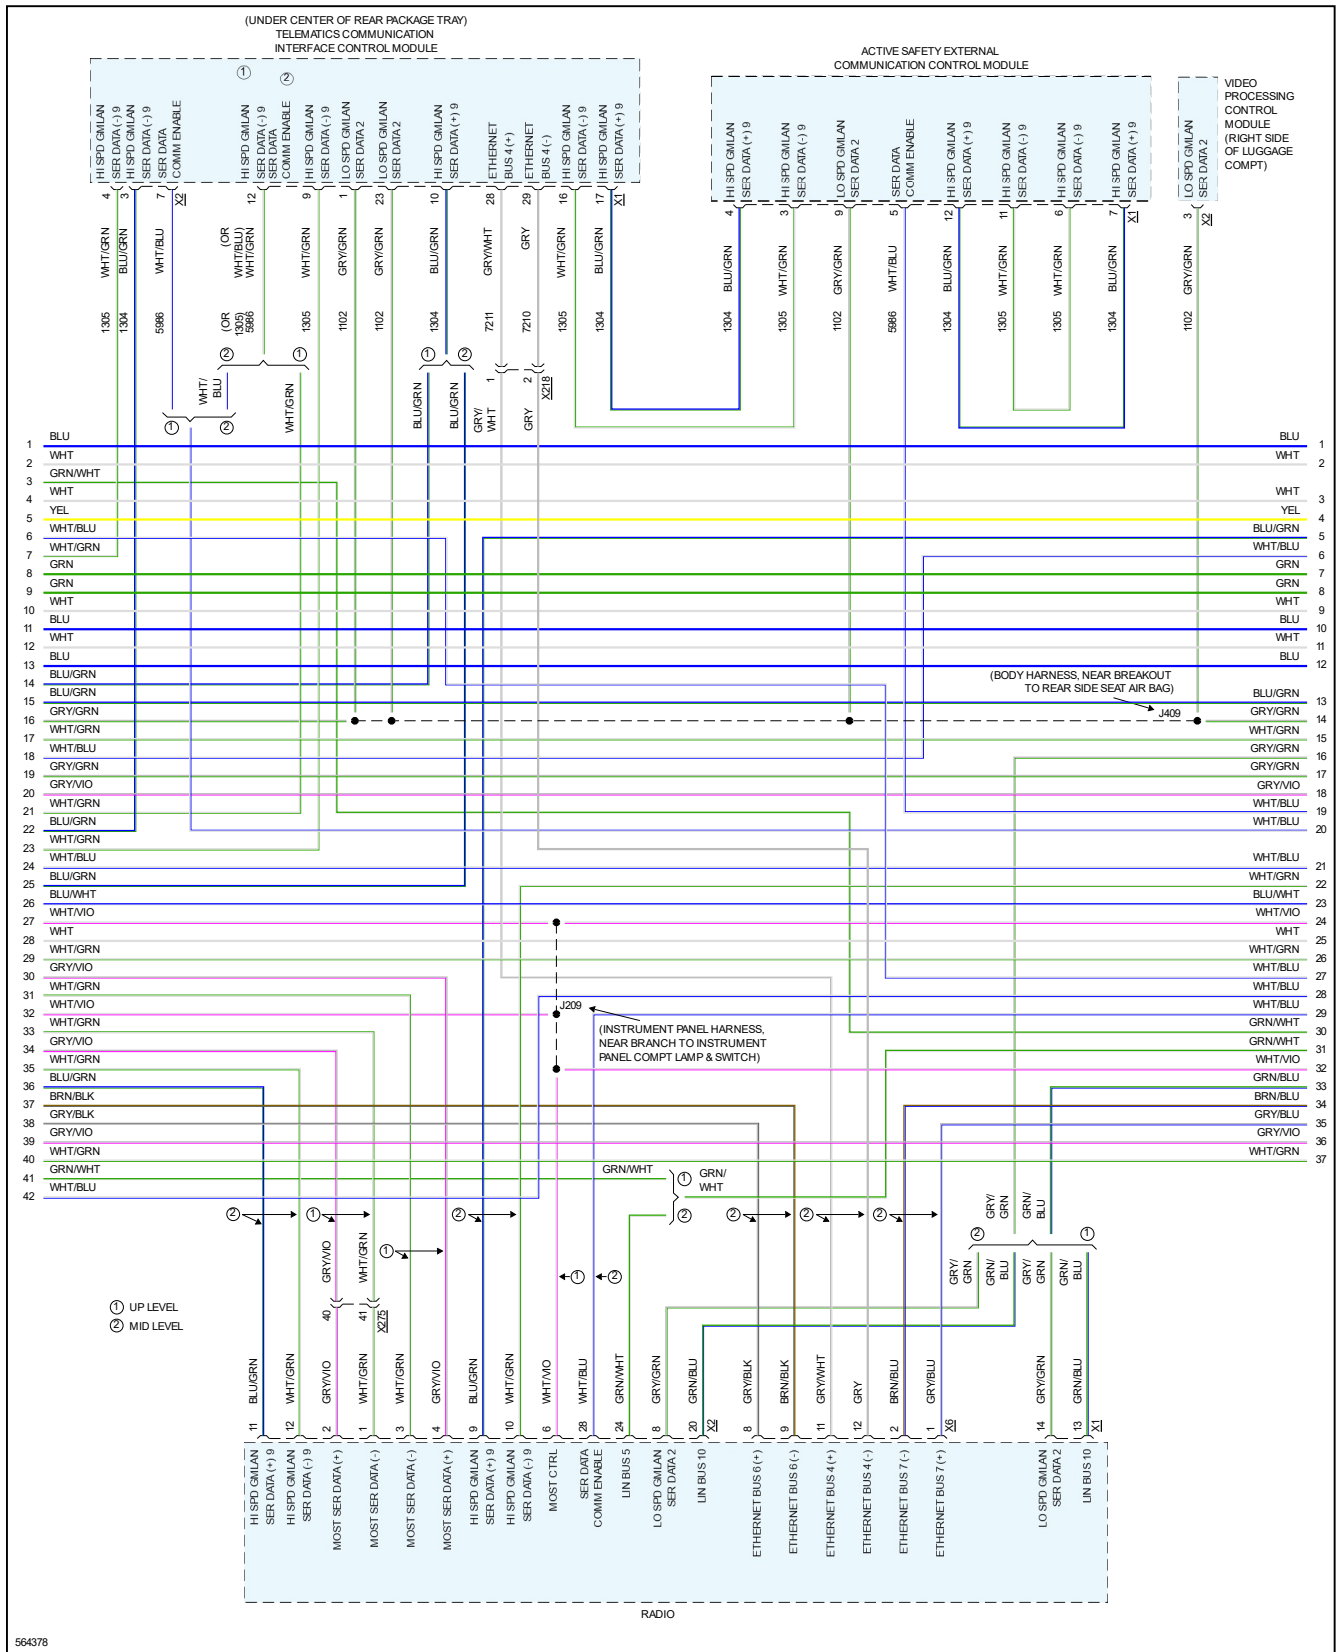

2017 Cadillac CTS Sedan RWD V8-6.2L SC

Vehicle > Powertrain Management > Computers and Control Systems > Information Bus > Diagrams > Electrical - Interactive Color (Non OE)

COMPUTER DATA LINES

## Computer Data Lines

---

Page 1 of 10

564378

564379

564381

564383

564384