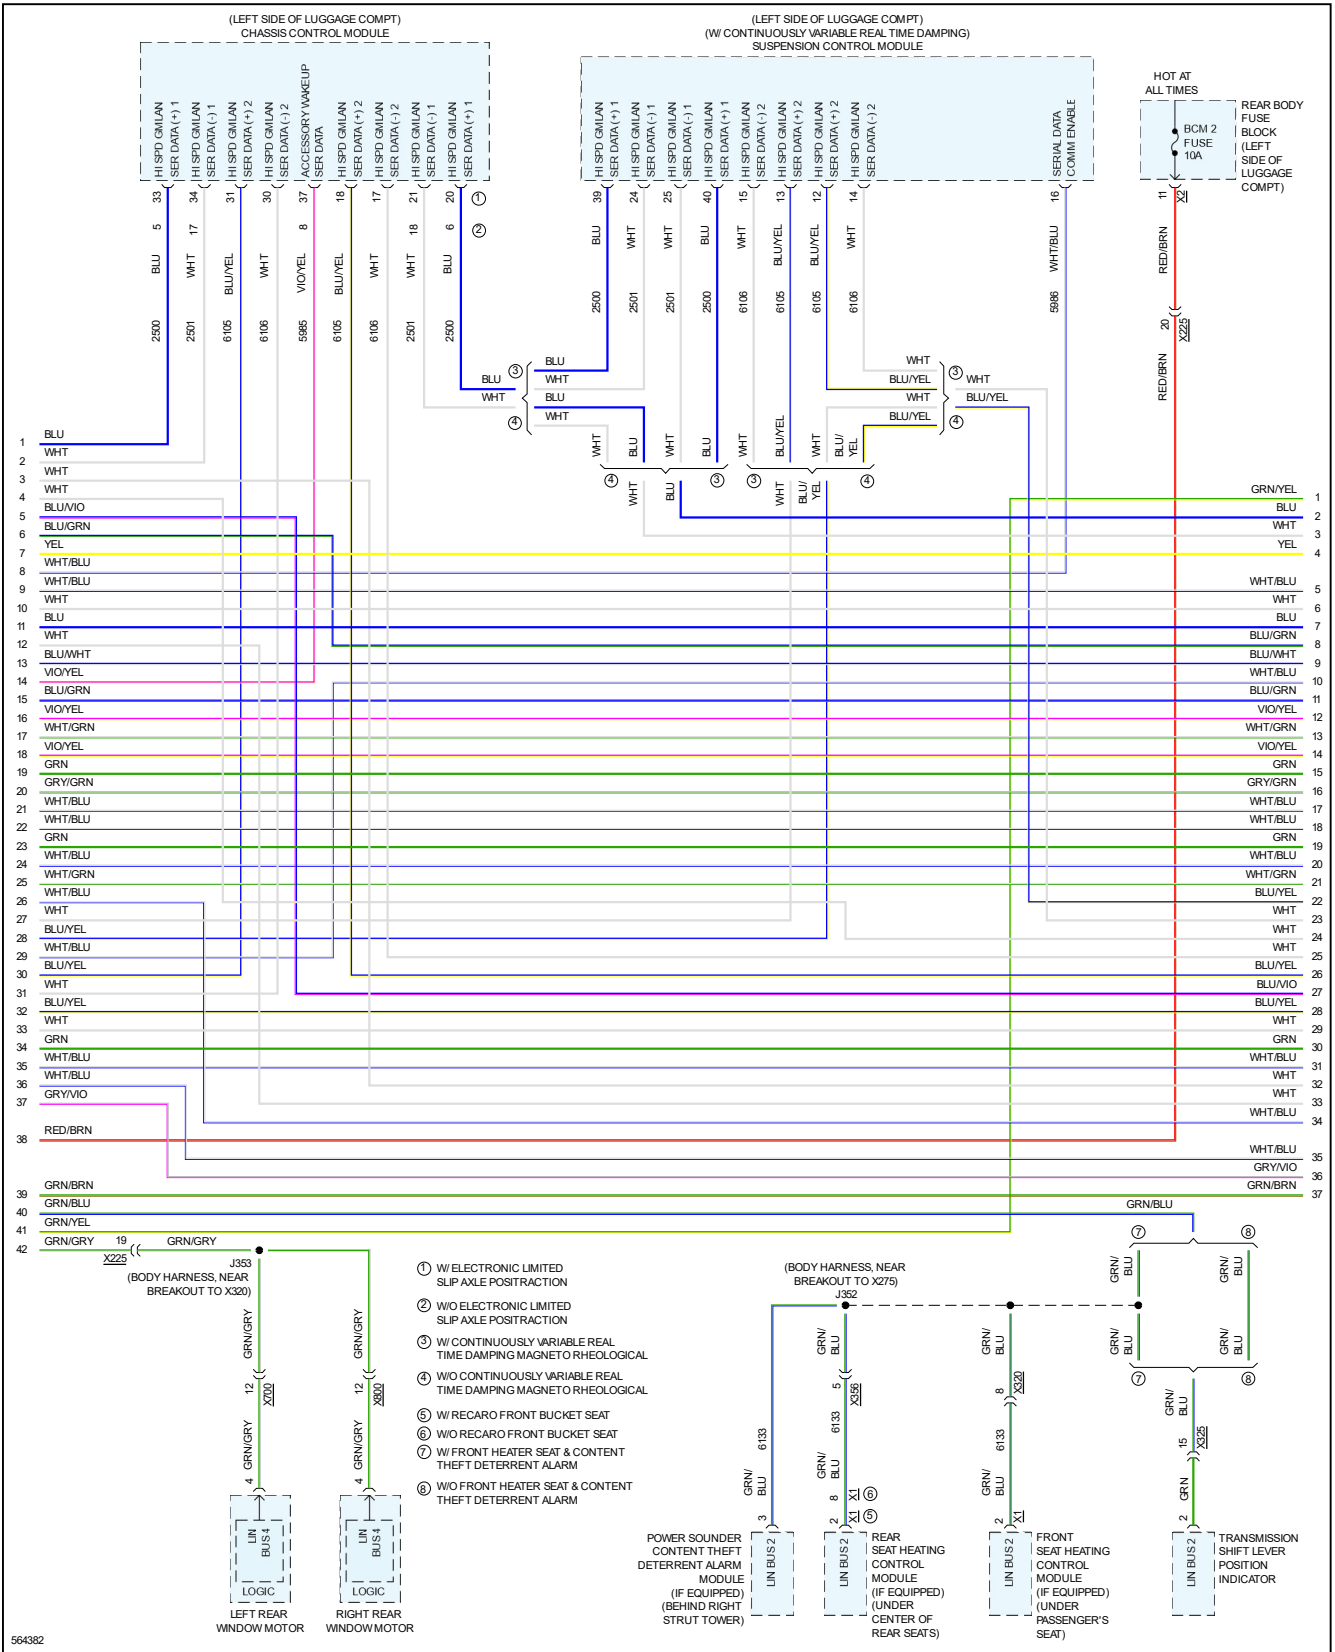

2017 Cadillac CTS Sedan RWD V8-6.2L SC

Vehicle > Powertrain Management > Computers and Control Systems > Information Bus > Diagrams > Electrical - Interactive Color (Non OE)

COMPUTER DATA LINES

## Computer Data Lines

---

Page 1 of 10

564378

564379

564381

564383

564384