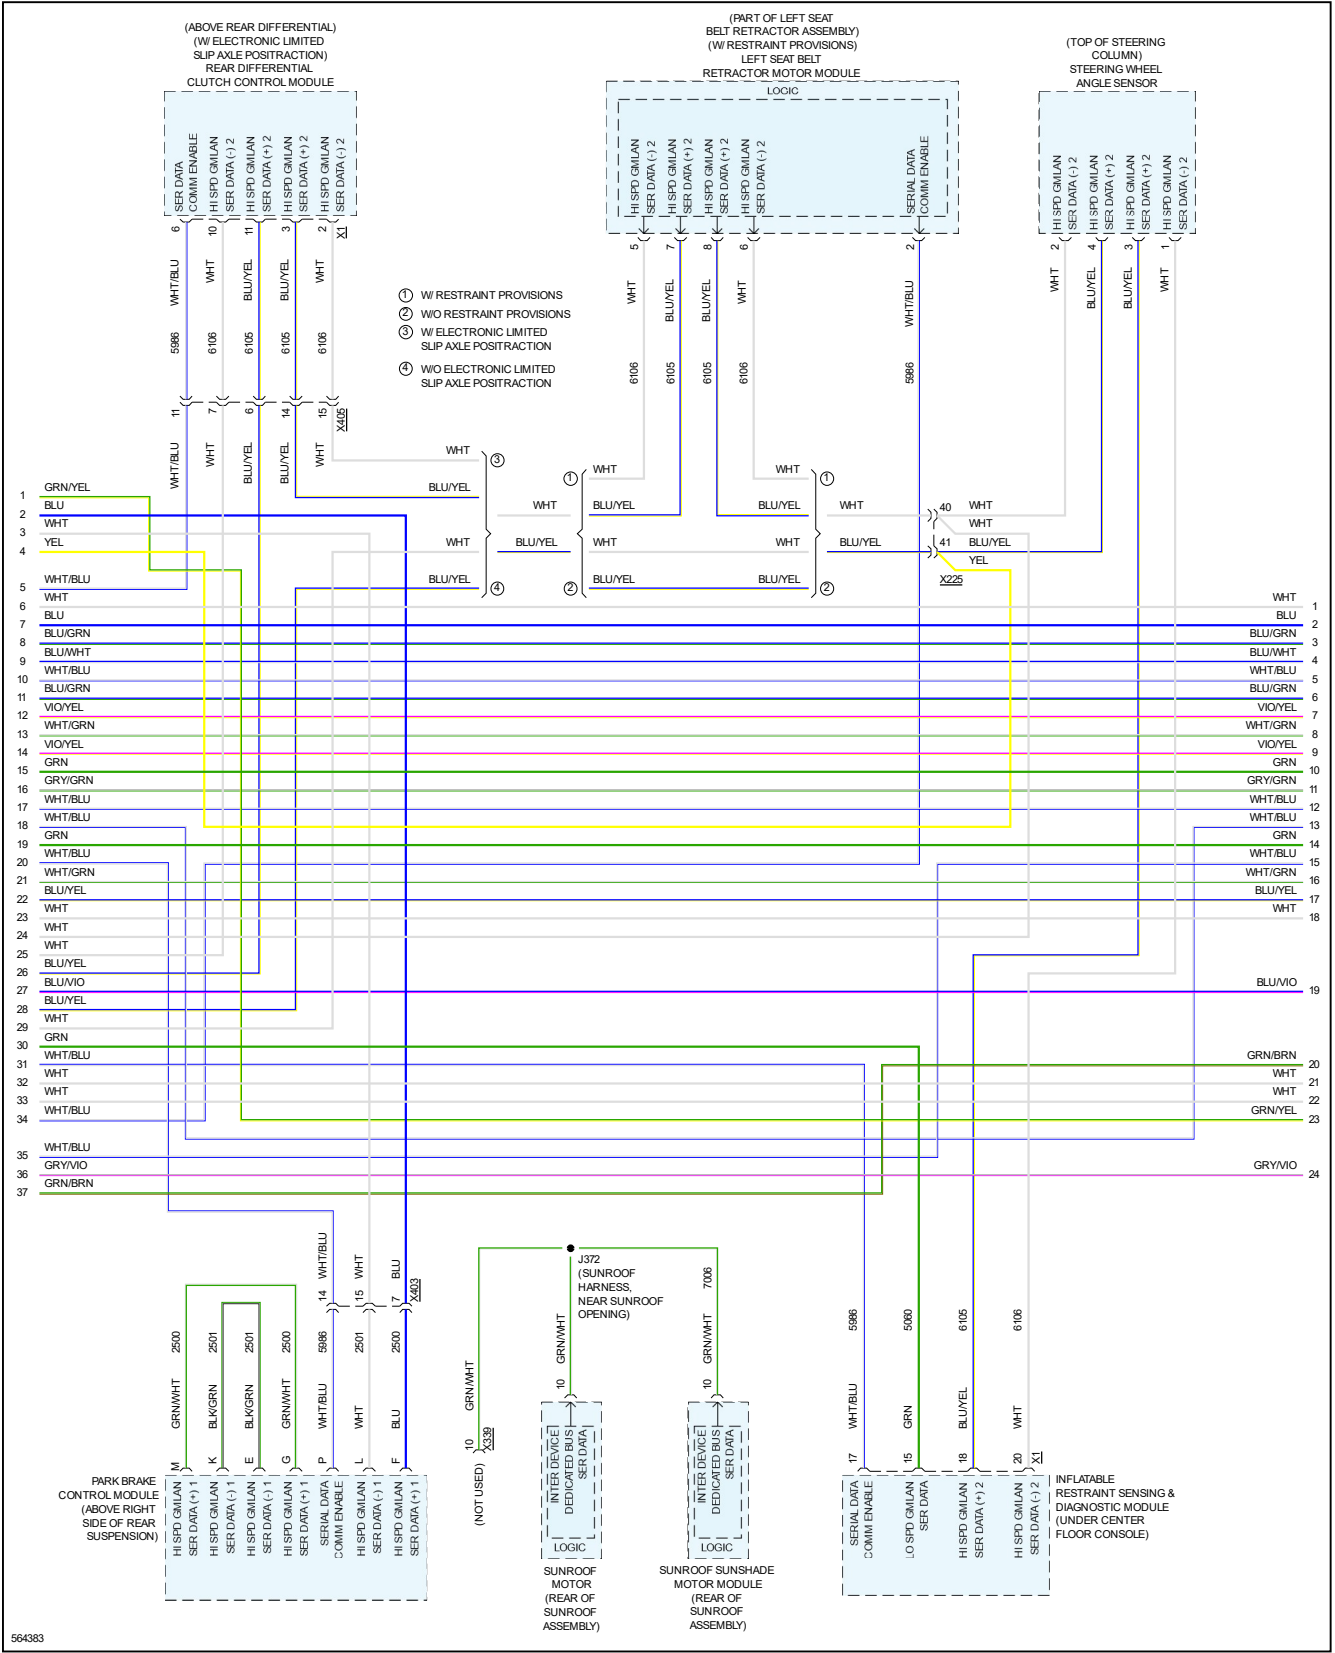

2017 Cadillac CTS Sedan RWD V8-6.2L SC

Vehicle > Powertrain Management > Computers and Control Systems > Information Bus > Diagrams > Electrical - Interactive Color (Non OE)

COMPUTER DATA LINES

## Computer Data Lines

---

Page 1 of 10

564378

564379

564381

564383

564384