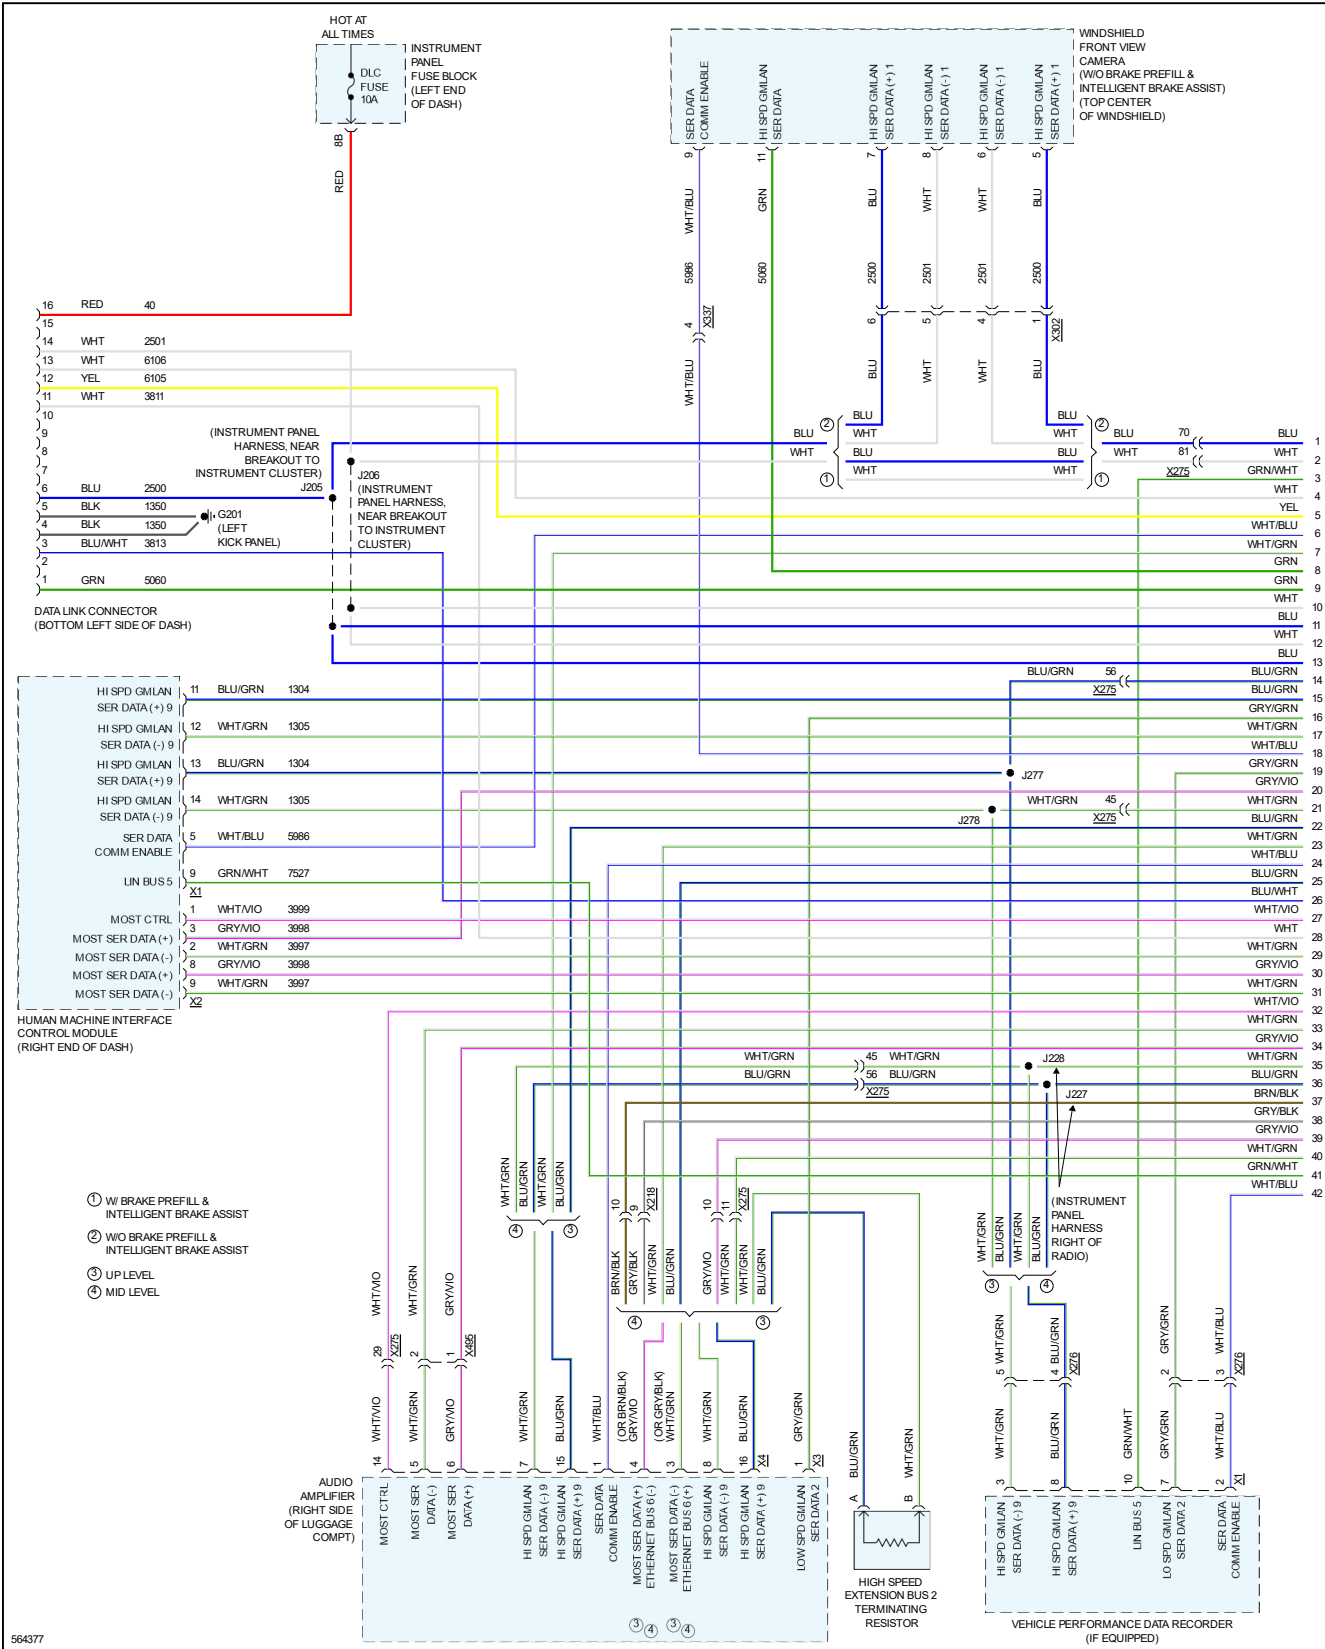

2017 Cadillac CTS Sedan RWD V8-6.2L SC

Vehicle > Powertrain Management > Computers and Control Systems > Information Bus > Diagrams > Electrical - Interactive Color (Non OE)

COMPUTER DATA LINES

## Computer Data Lines

---

Page 1 of 10

564378

564379

564381

564383

564384