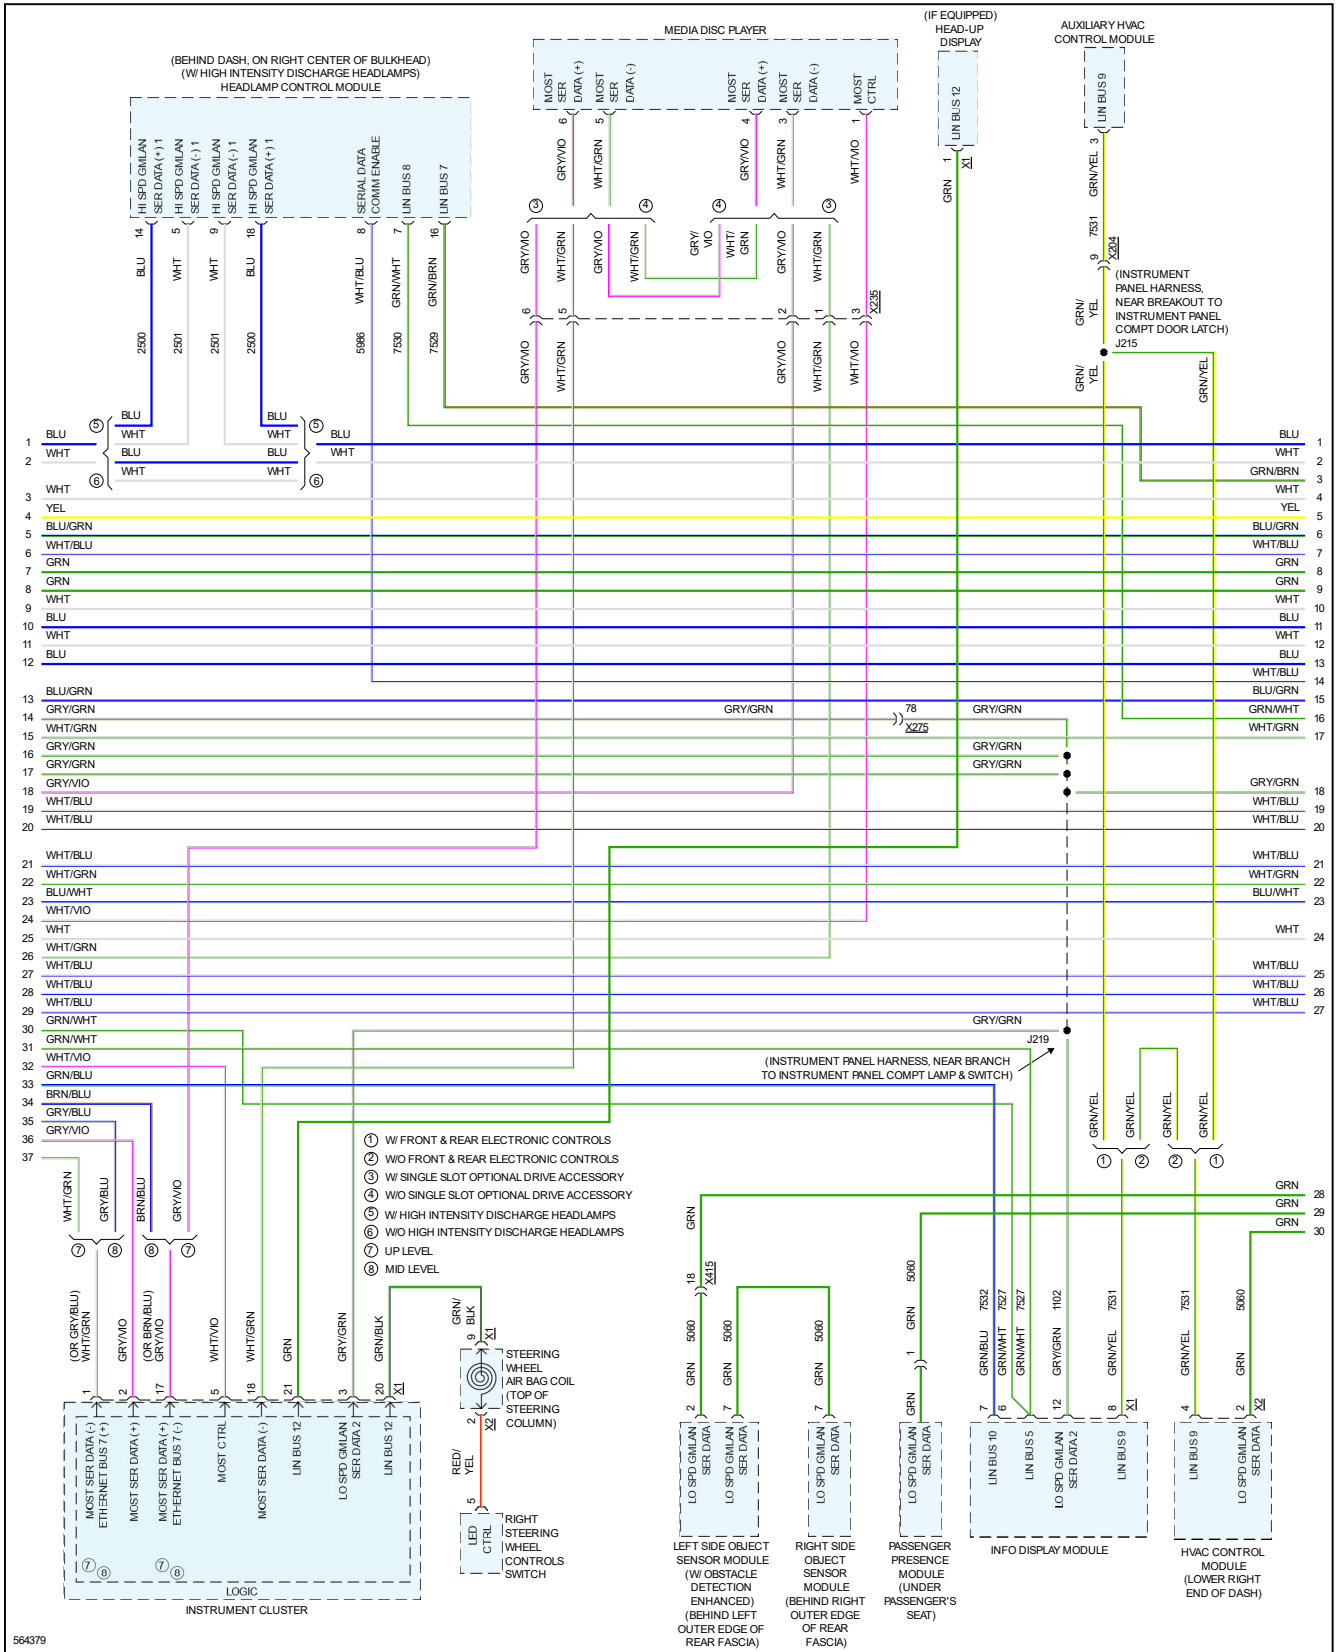

2017 Cadillac CTS Sedan RWD V8-6.2L SC

Vehicle > Powertrain Management > Computers and Control Systems > Information Bus > Diagrams > Electrical - Interactive Color (Non OE)

COMPUTER DATA LINES

## Computer Data Lines

---

Page 1 of 10

564378

564379

564381

564383

564384