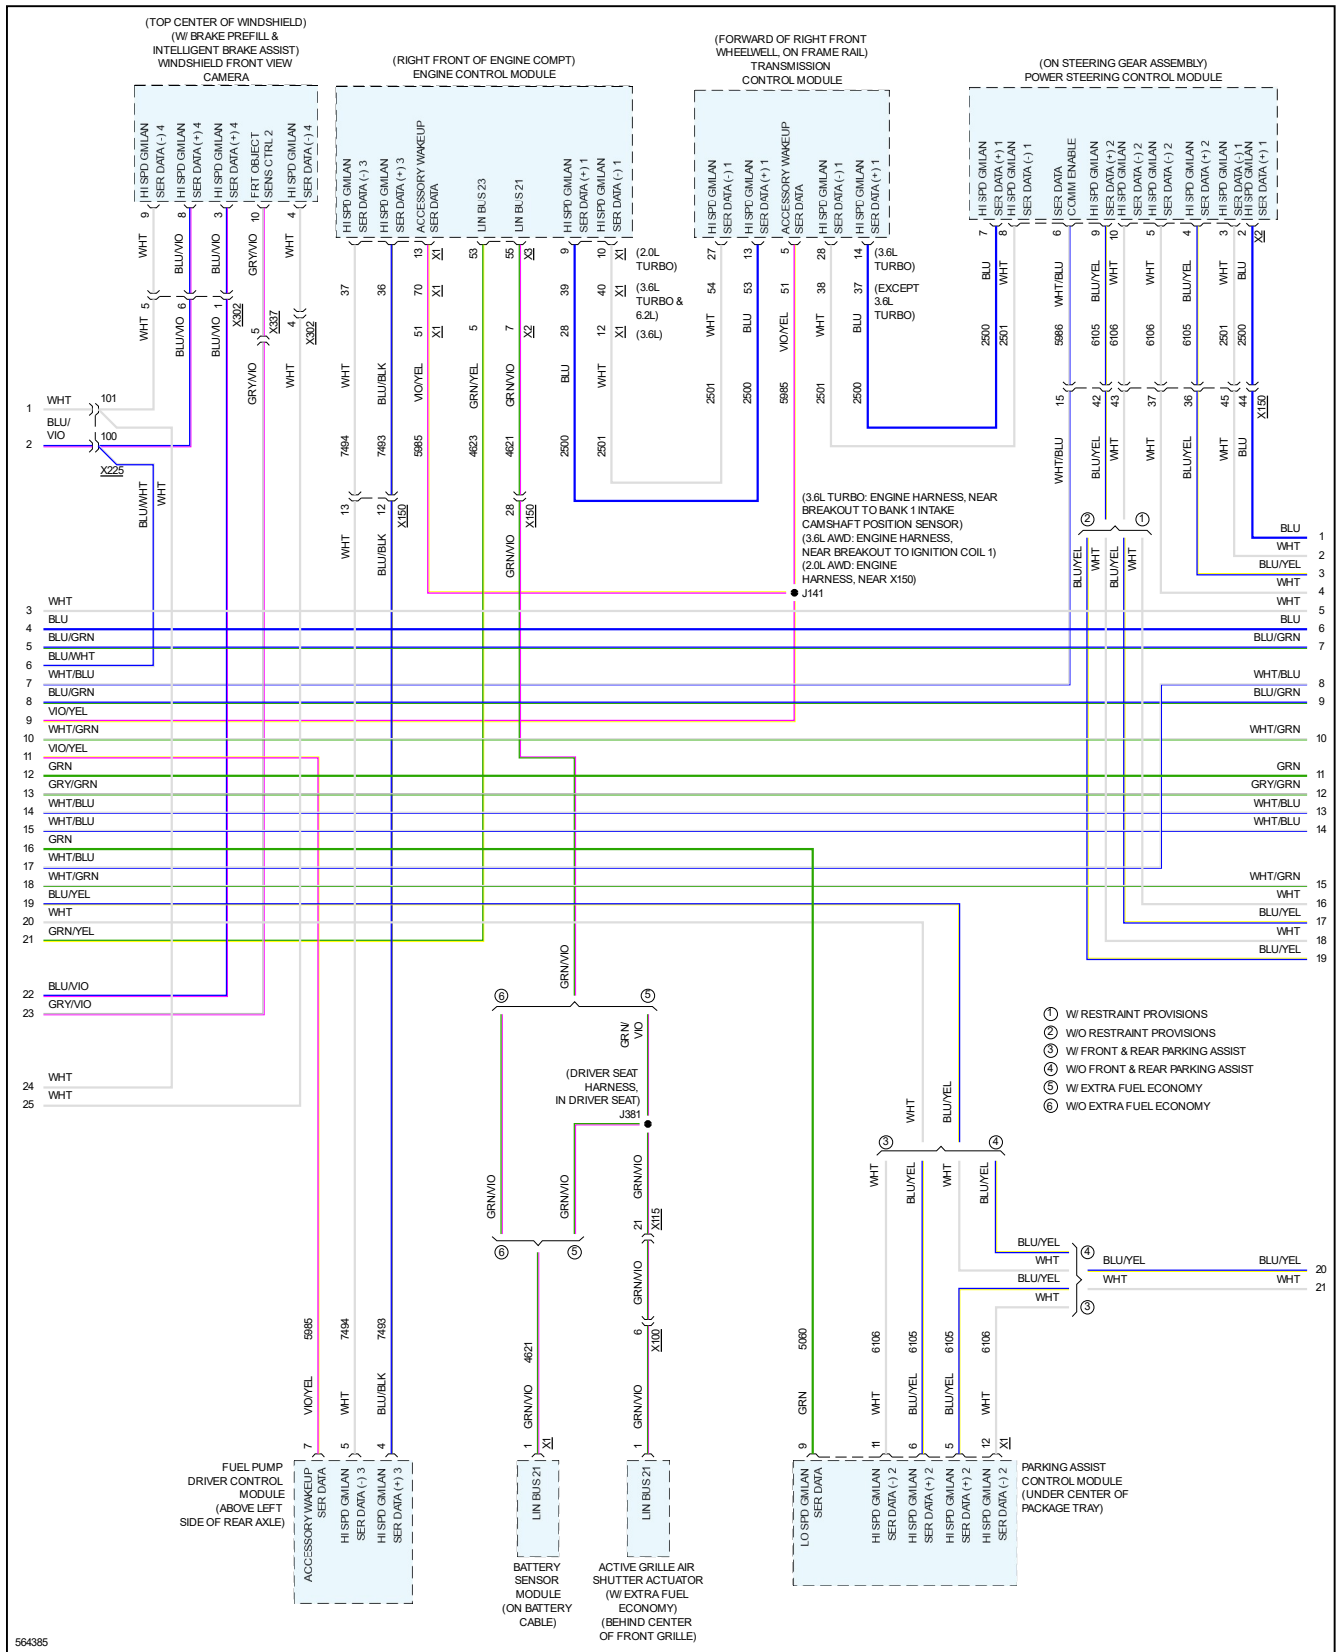

2017 Cadillac CTS Sedan RWD V8-6.2L SC

Vehicle > Powertrain Management > Computers and Control Systems > Information Bus > Diagrams > Electrical - Interactive Color (Non OE)

COMPUTER DATA LINES

## Computer Data Lines

---

Page 1 of 10

564378

564379

564381

564383

564384