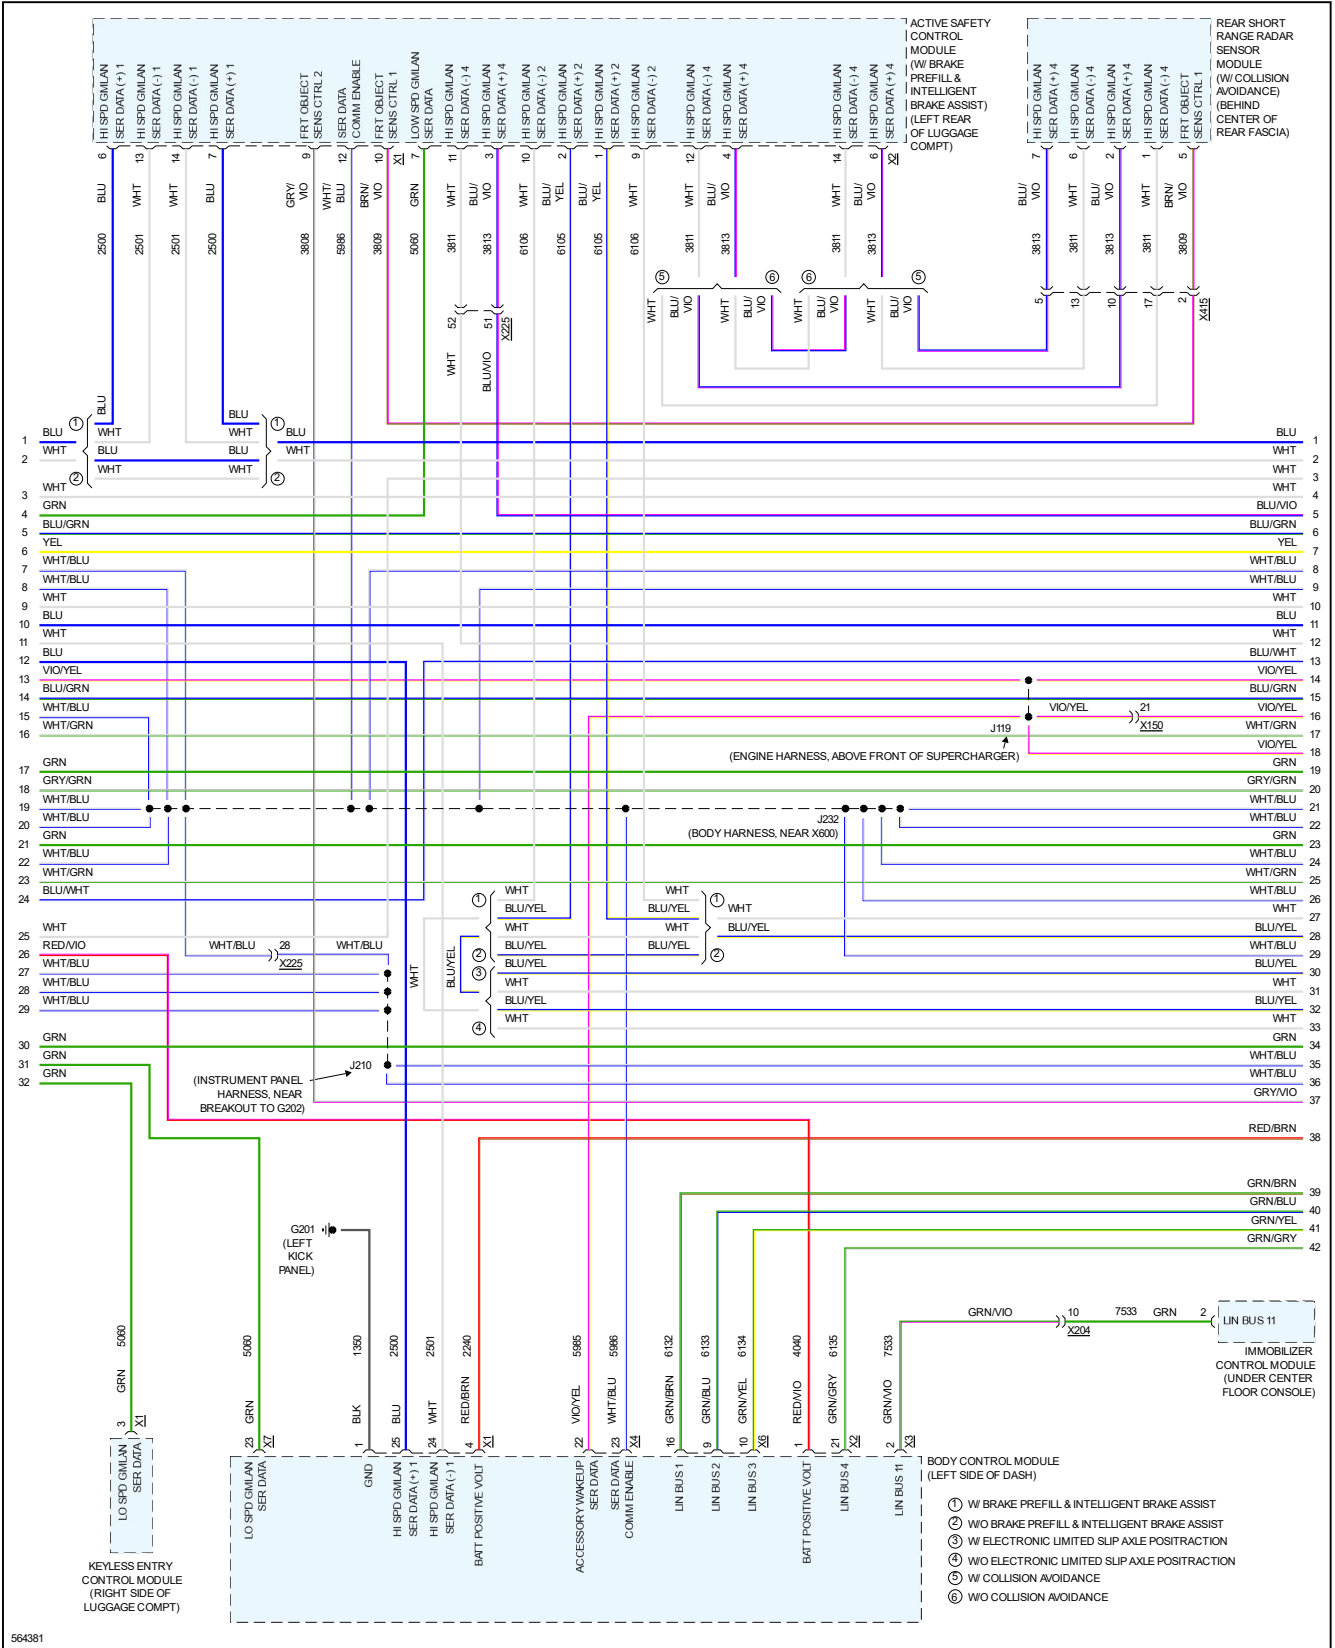

2017 Cadillac CTS Sedan RWD V8-6.2L SC

Vehicle > Powertrain Management > Computers and Control Systems > Information Bus > Diagrams > Electrical - Interactive Color (Non OE)

COMPUTER DATA LINES

## Computer Data Lines

---

Page 1 of 10

564378

564379

564381

564383

564384