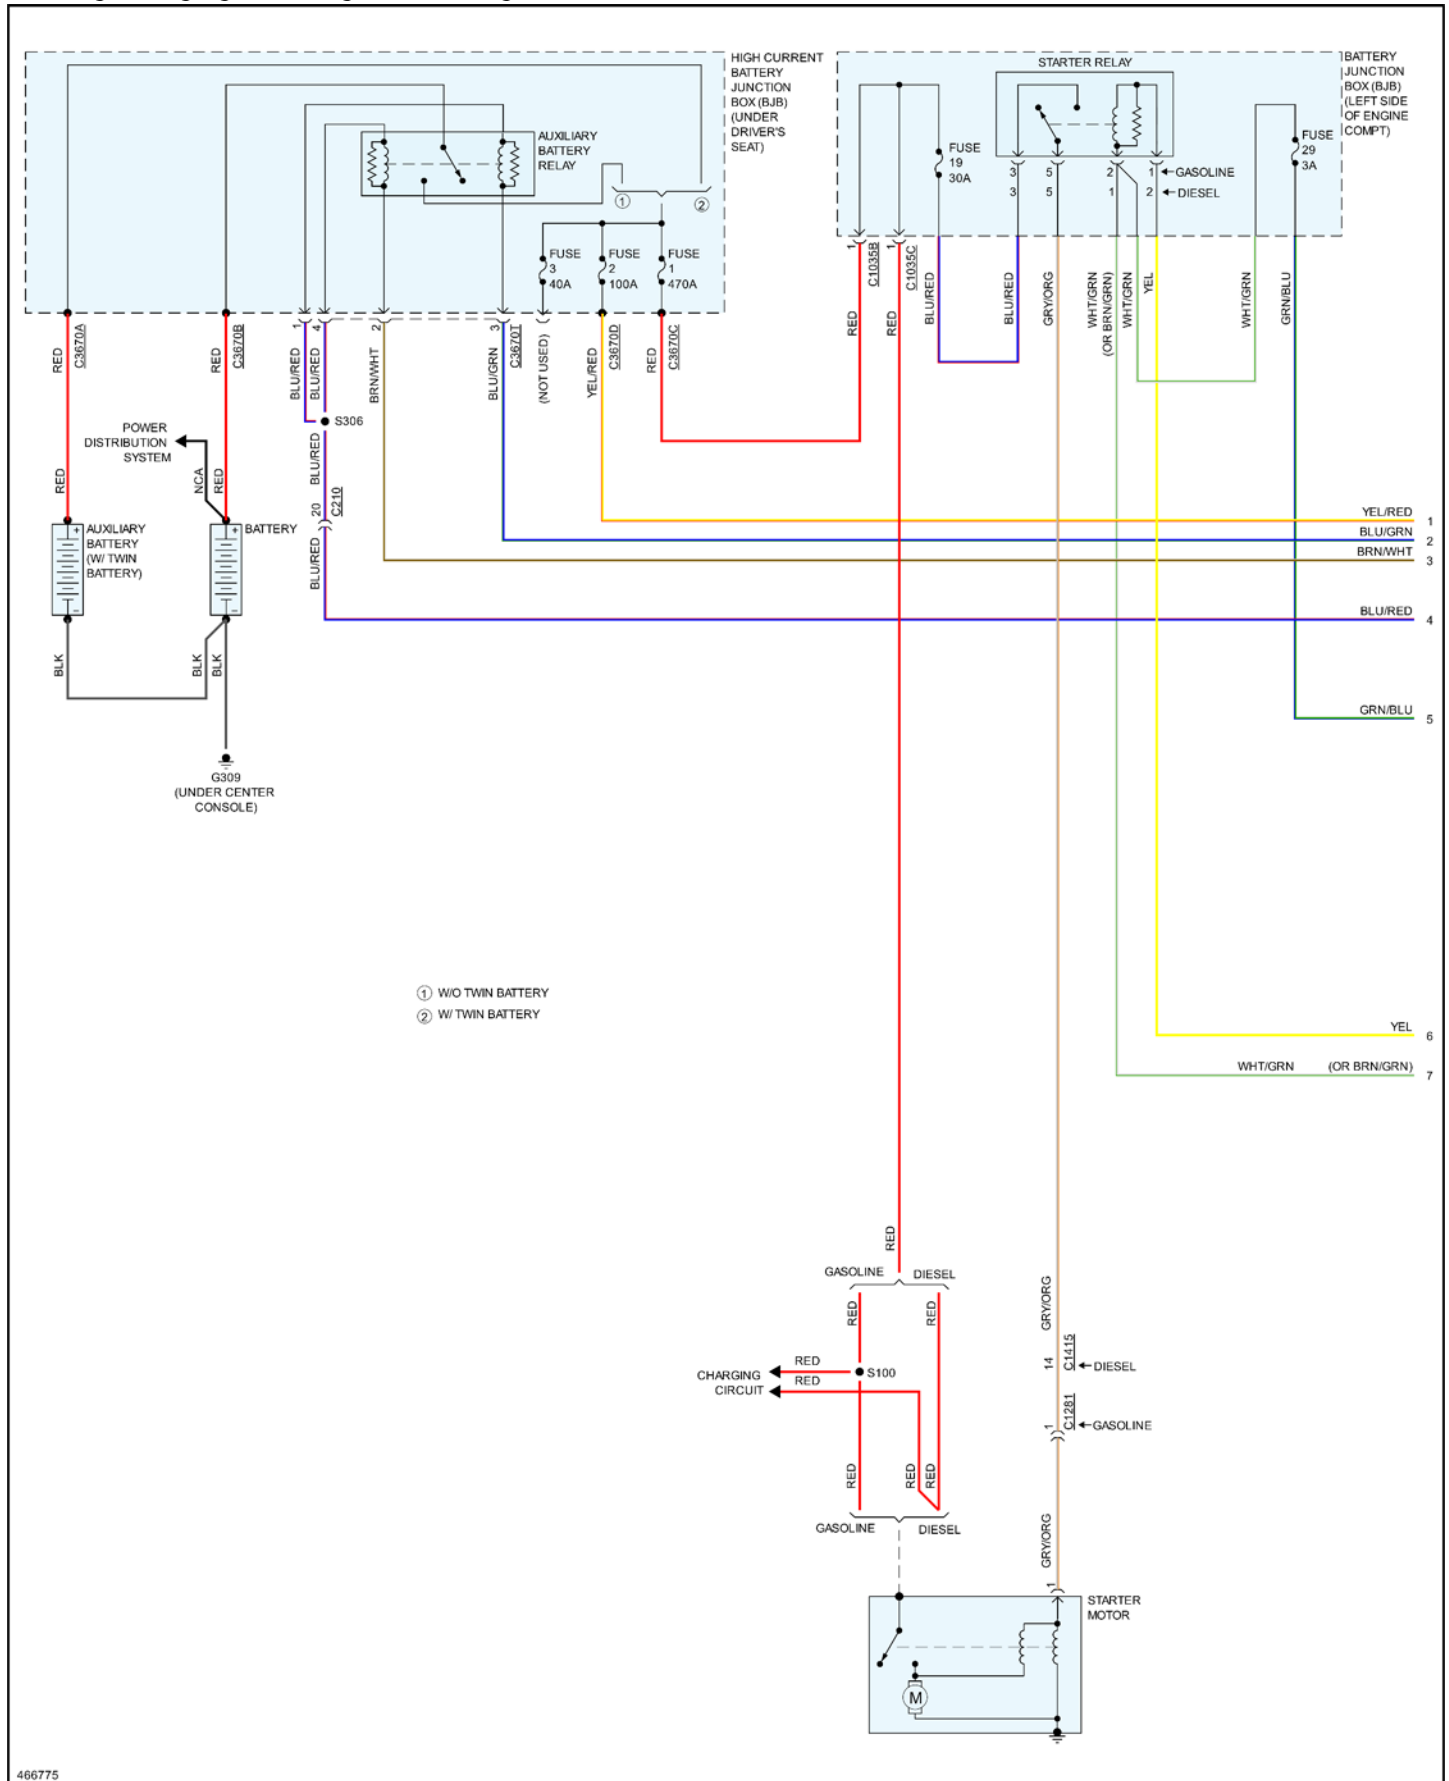

2015 Ford Truck Transit 350 V6-3.7L Flex Fuel

Vehicle > Starting and Charging > Diagrams > Electrical - Interactive Color (Non OE)

Starting/Charging - Starting Circuit - Page 1 of 2

2015 Ford Truck Transit 350 V6-3.7L Flex Fuel

Vehicle > Starting and Charging > Diagrams > Electrical - Interactive Color (Non OE)

Starting/Charging - Starting Circuit - Page 2 of 2