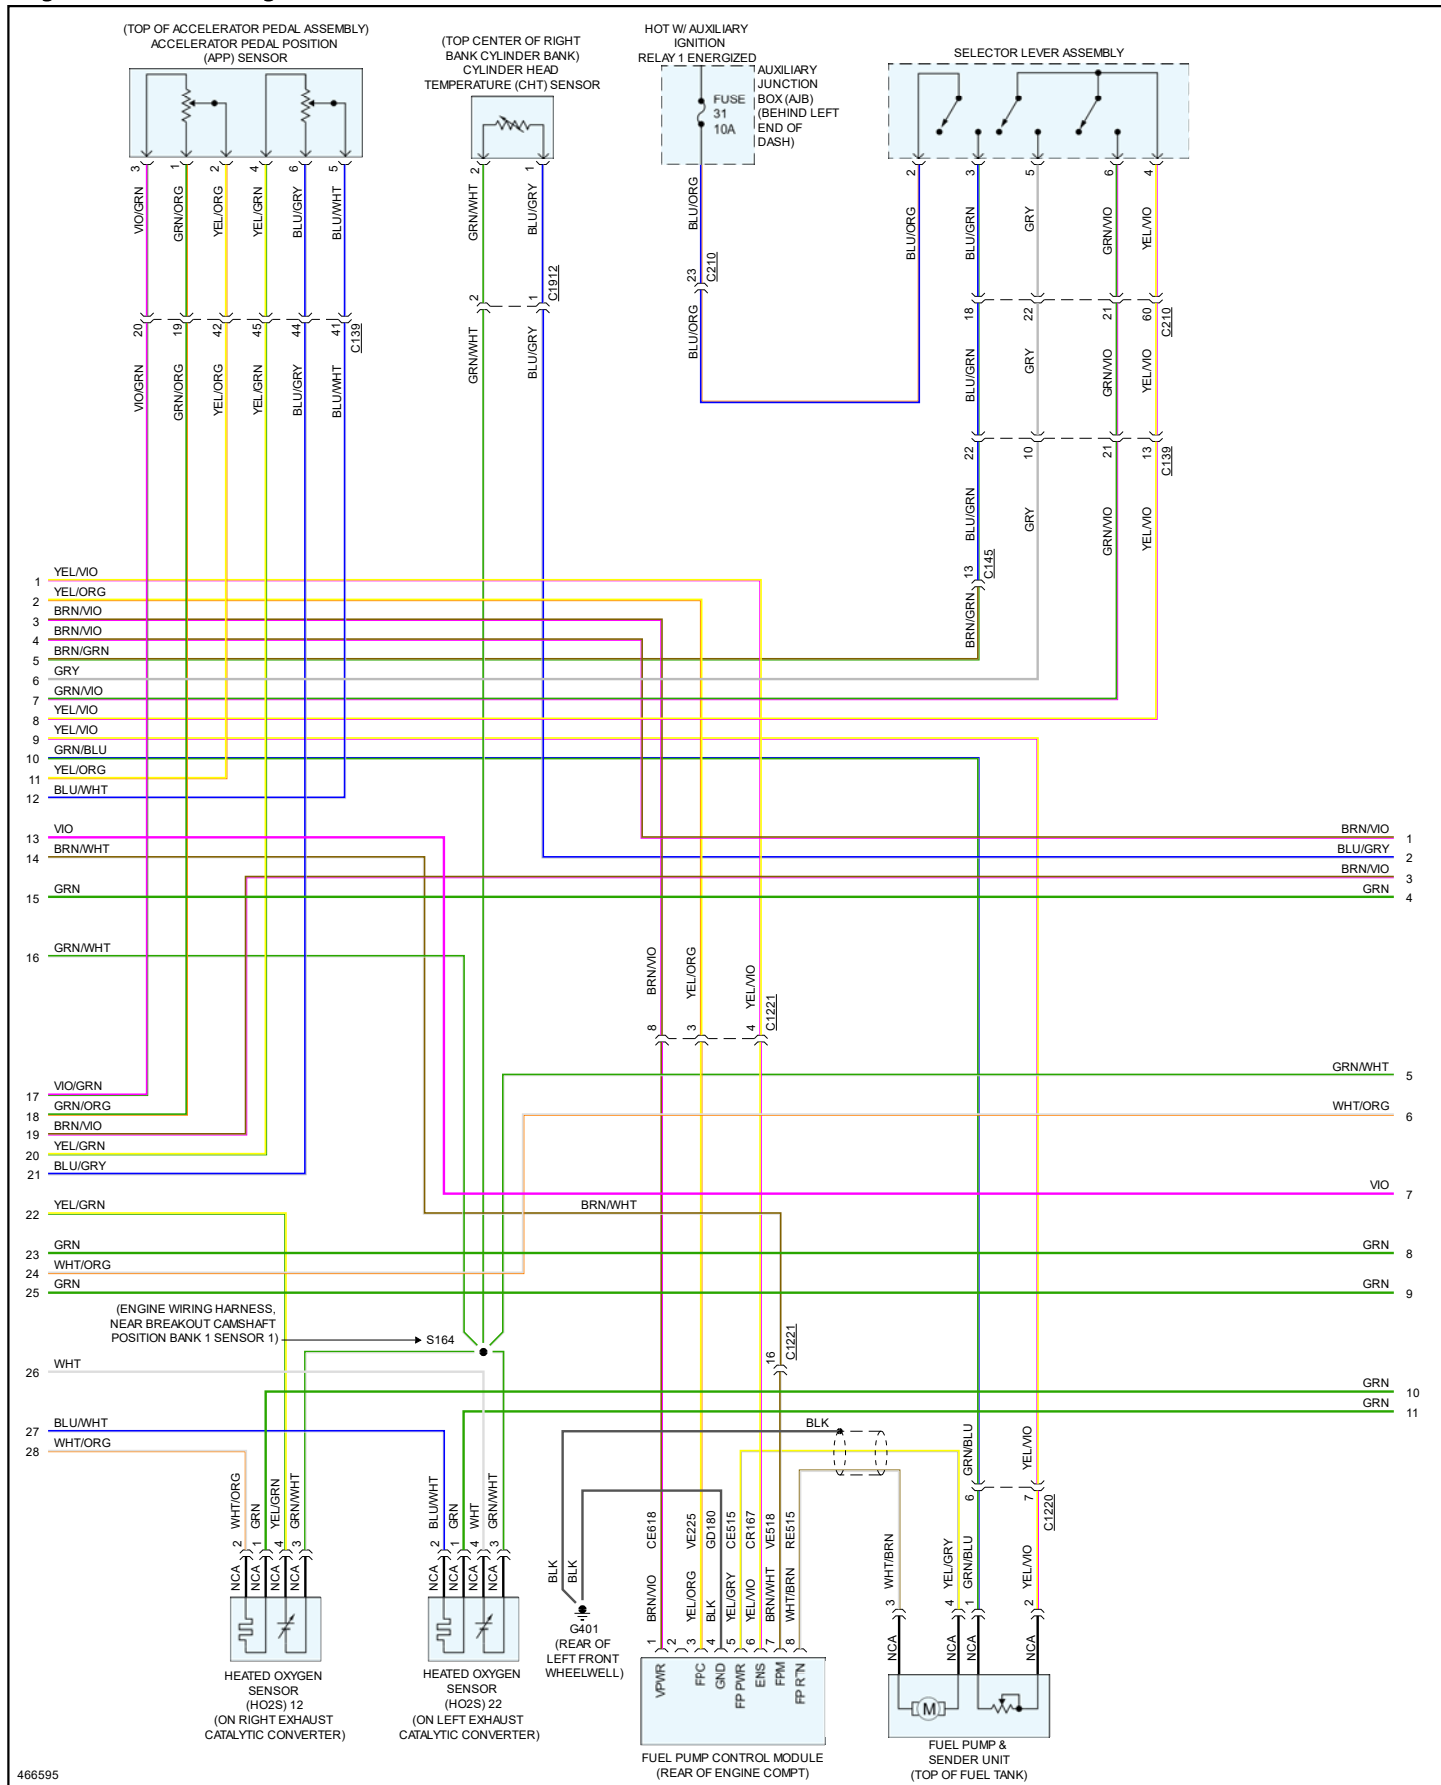

2015 Ford Truck Transit 350 V6-3.7L Flex Fuel

Vehicle > Powertrain Management > Diagrams > Electrical - Interactive Color (Non OE)

Engine Controls - Page 2 of 6

466593

2015 Ford Truck Transit 350 V6-3.7L Flex Fuel

Vehicle > Powertrain Management > Diagrams > Electrical - Interactive Color (Non OE)

Engine Controls - Page 3 of 6

2015 Ford Truck Transit 350 V6-3.7L Flex Fuel

Vehicle > Powertrain Management > Diagrams > Electrical - Interactive Color (Non OE)

Engine Controls - Page 4 of 6

466595

2015 Ford Truck Transit 350 V6-3.7L Flex Fuel

Vehicle > Powertrain Management > Diagrams > Electrical - Interactive Color (Non OE)

Engine Controls - Page 5 of 6

2015 Ford Truck Transit 350 V6-3.7L Flex Fuel

Vehicle > Powertrain Management > Diagrams > Electrical - Interactive Color (Non OE)

Engine Controls - Page 6 of 6