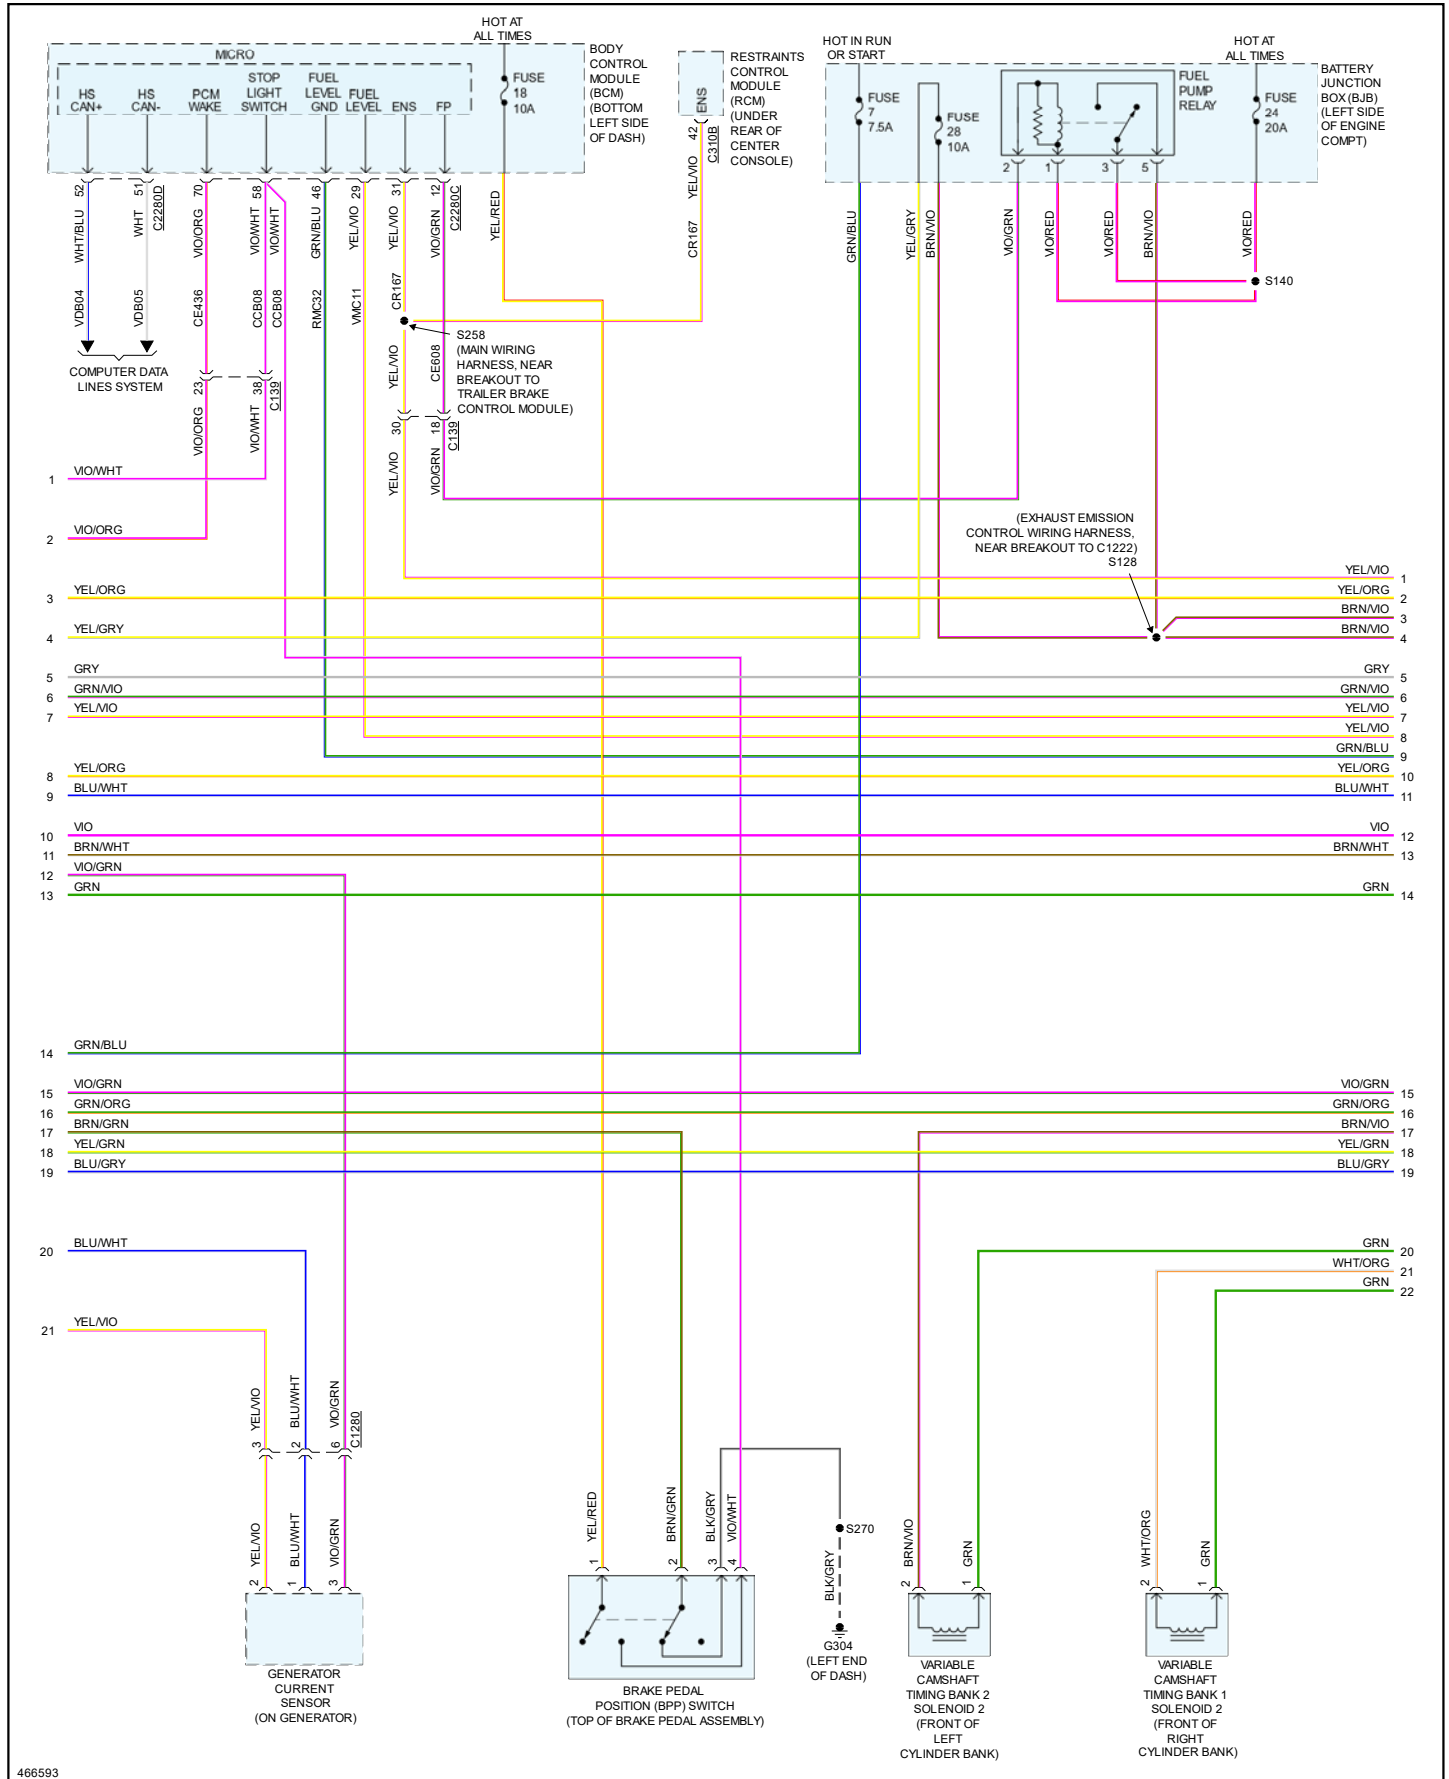

2015 Ford Truck Transit 350 V6-3.7L Flex Fuel

Vehicle > Powertrain Management > Diagrams > Electrical - Interactive Color (Non OE)

Engine Controls - Page 2 of 6

466593

2015 Ford Truck Transit 350 V6-3.7L Flex Fuel

Vehicle > Powertrain Management > Diagrams > Electrical - Interactive Color (Non OE)

Engine Controls - Page 3 of 6

2015 Ford Truck Transit 350 V6-3.7L Flex Fuel

Vehicle > Powertrain Management > Diagrams > Electrical - Interactive Color (Non OE)

Engine Controls - Page 4 of 6

466595

2015 Ford Truck Transit 350 V6-3.7L Flex Fuel

Vehicle > Powertrain Management > Diagrams > Electrical - Interactive Color (Non OE)

Engine Controls - Page 5 of 6

2015 Ford Truck Transit 350 V6-3.7L Flex Fuel

Vehicle > Powertrain Management > Diagrams > Electrical - Interactive Color (Non OE)

Engine Controls - Page 6 of 6