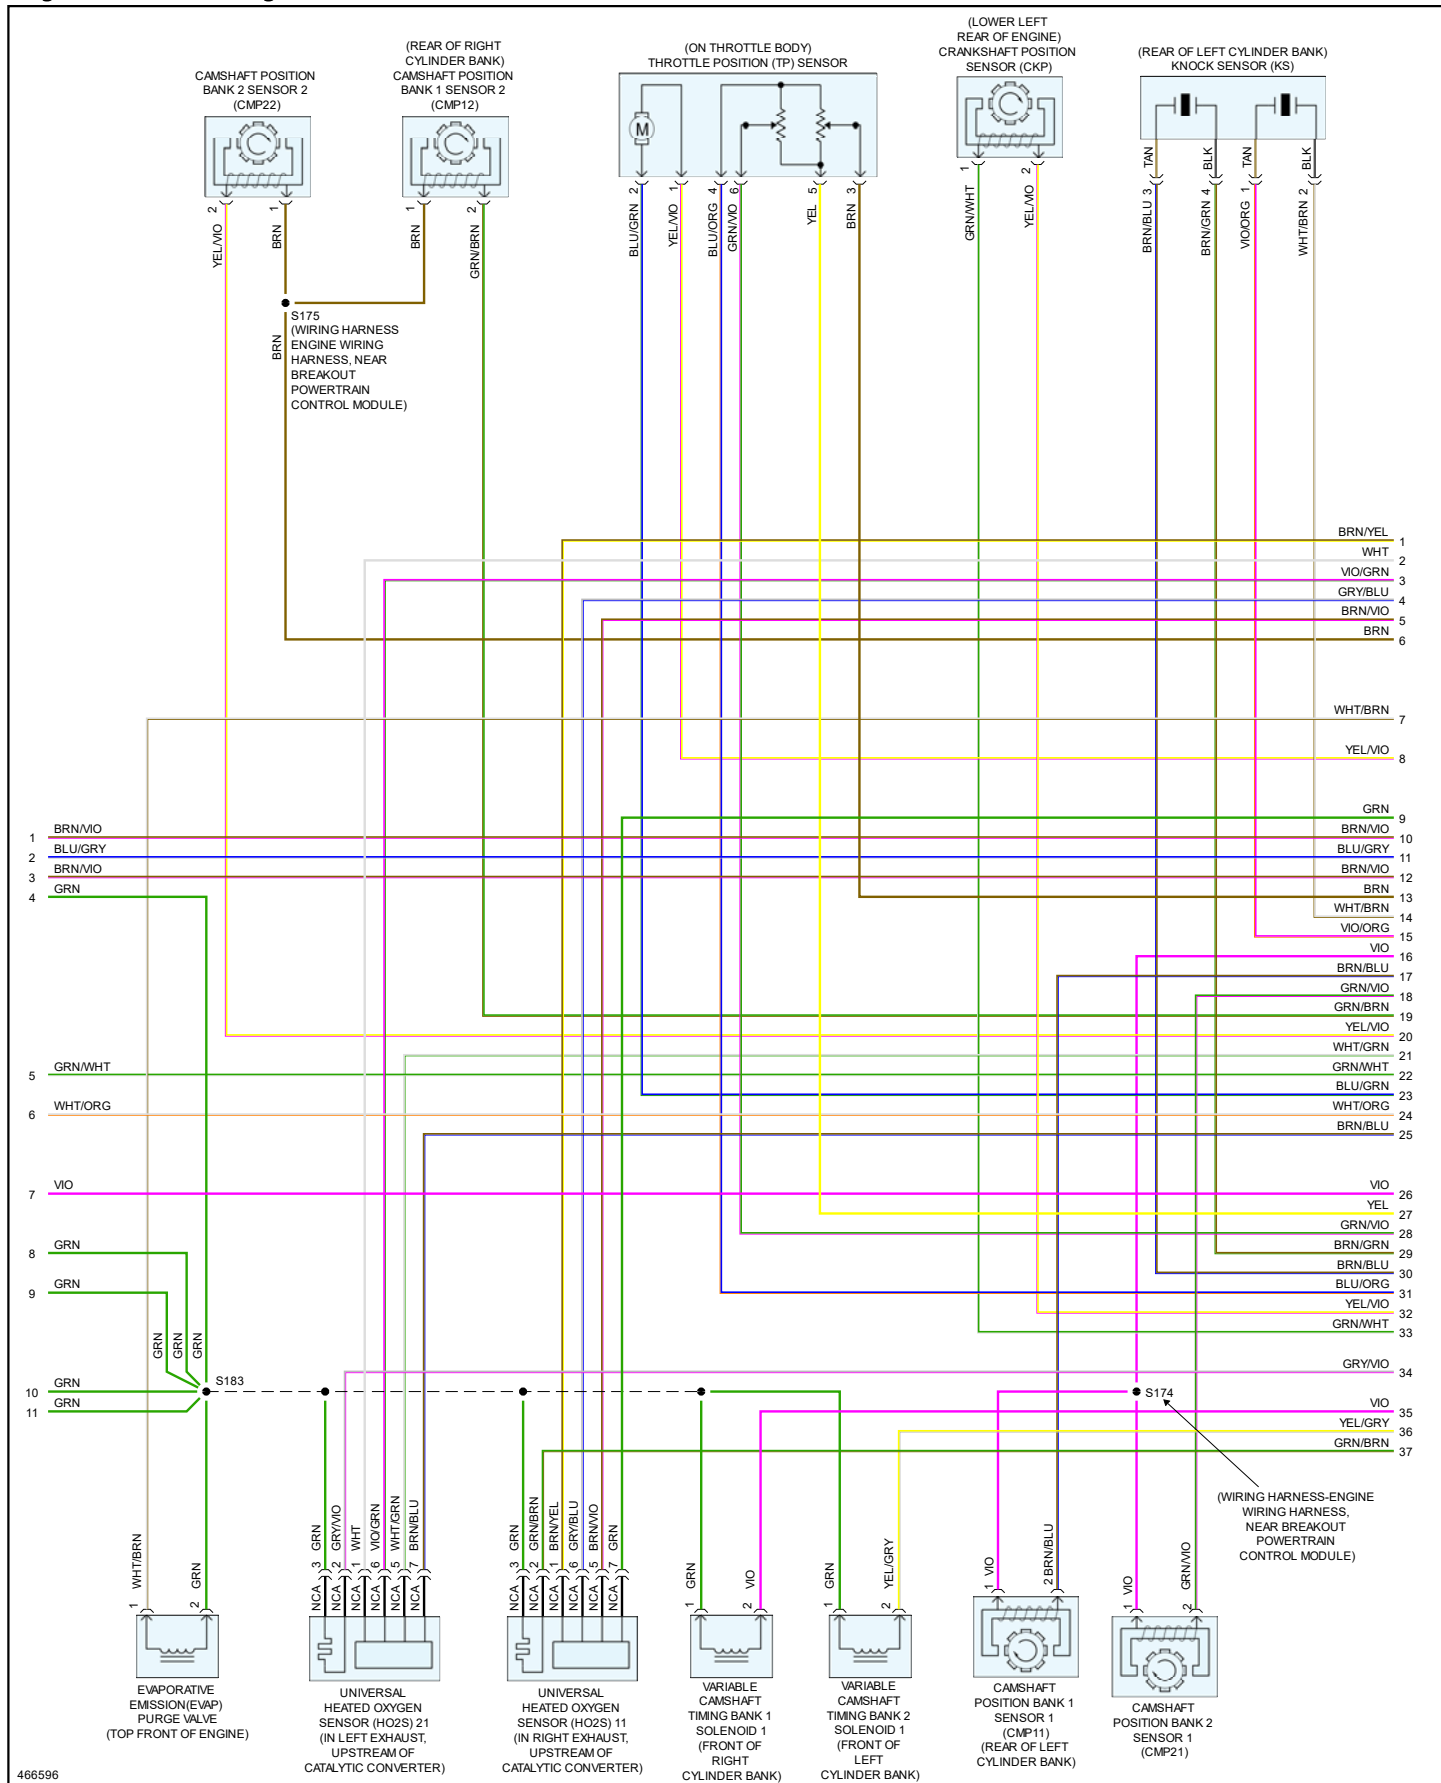

2015 Ford Truck Transit 350 V6-3.7L Flex Fuel

Vehicle > Powertrain Management > Diagrams > Electrical - Interactive Color (Non OE)

Engine Controls - Page 2 of 6

466593

2015 Ford Truck Transit 350 V6-3.7L Flex Fuel

Vehicle > Powertrain Management > Diagrams > Electrical - Interactive Color (Non OE)

Engine Controls - Page 3 of 6

2015 Ford Truck Transit 350 V6-3.7L Flex Fuel

Vehicle > Powertrain Management > Diagrams > Electrical - Interactive Color (Non OE)

Engine Controls - Page 4 of 6

466595

2015 Ford Truck Transit 350 V6-3.7L Flex Fuel

Vehicle > Powertrain Management > Diagrams > Electrical - Interactive Color (Non OE)

Engine Controls - Page 5 of 6

2015 Ford Truck Transit 350 V6-3.7L Flex Fuel

Vehicle > Powertrain Management > Diagrams > Electrical - Interactive Color (Non OE)

Engine Controls - Page 6 of 6