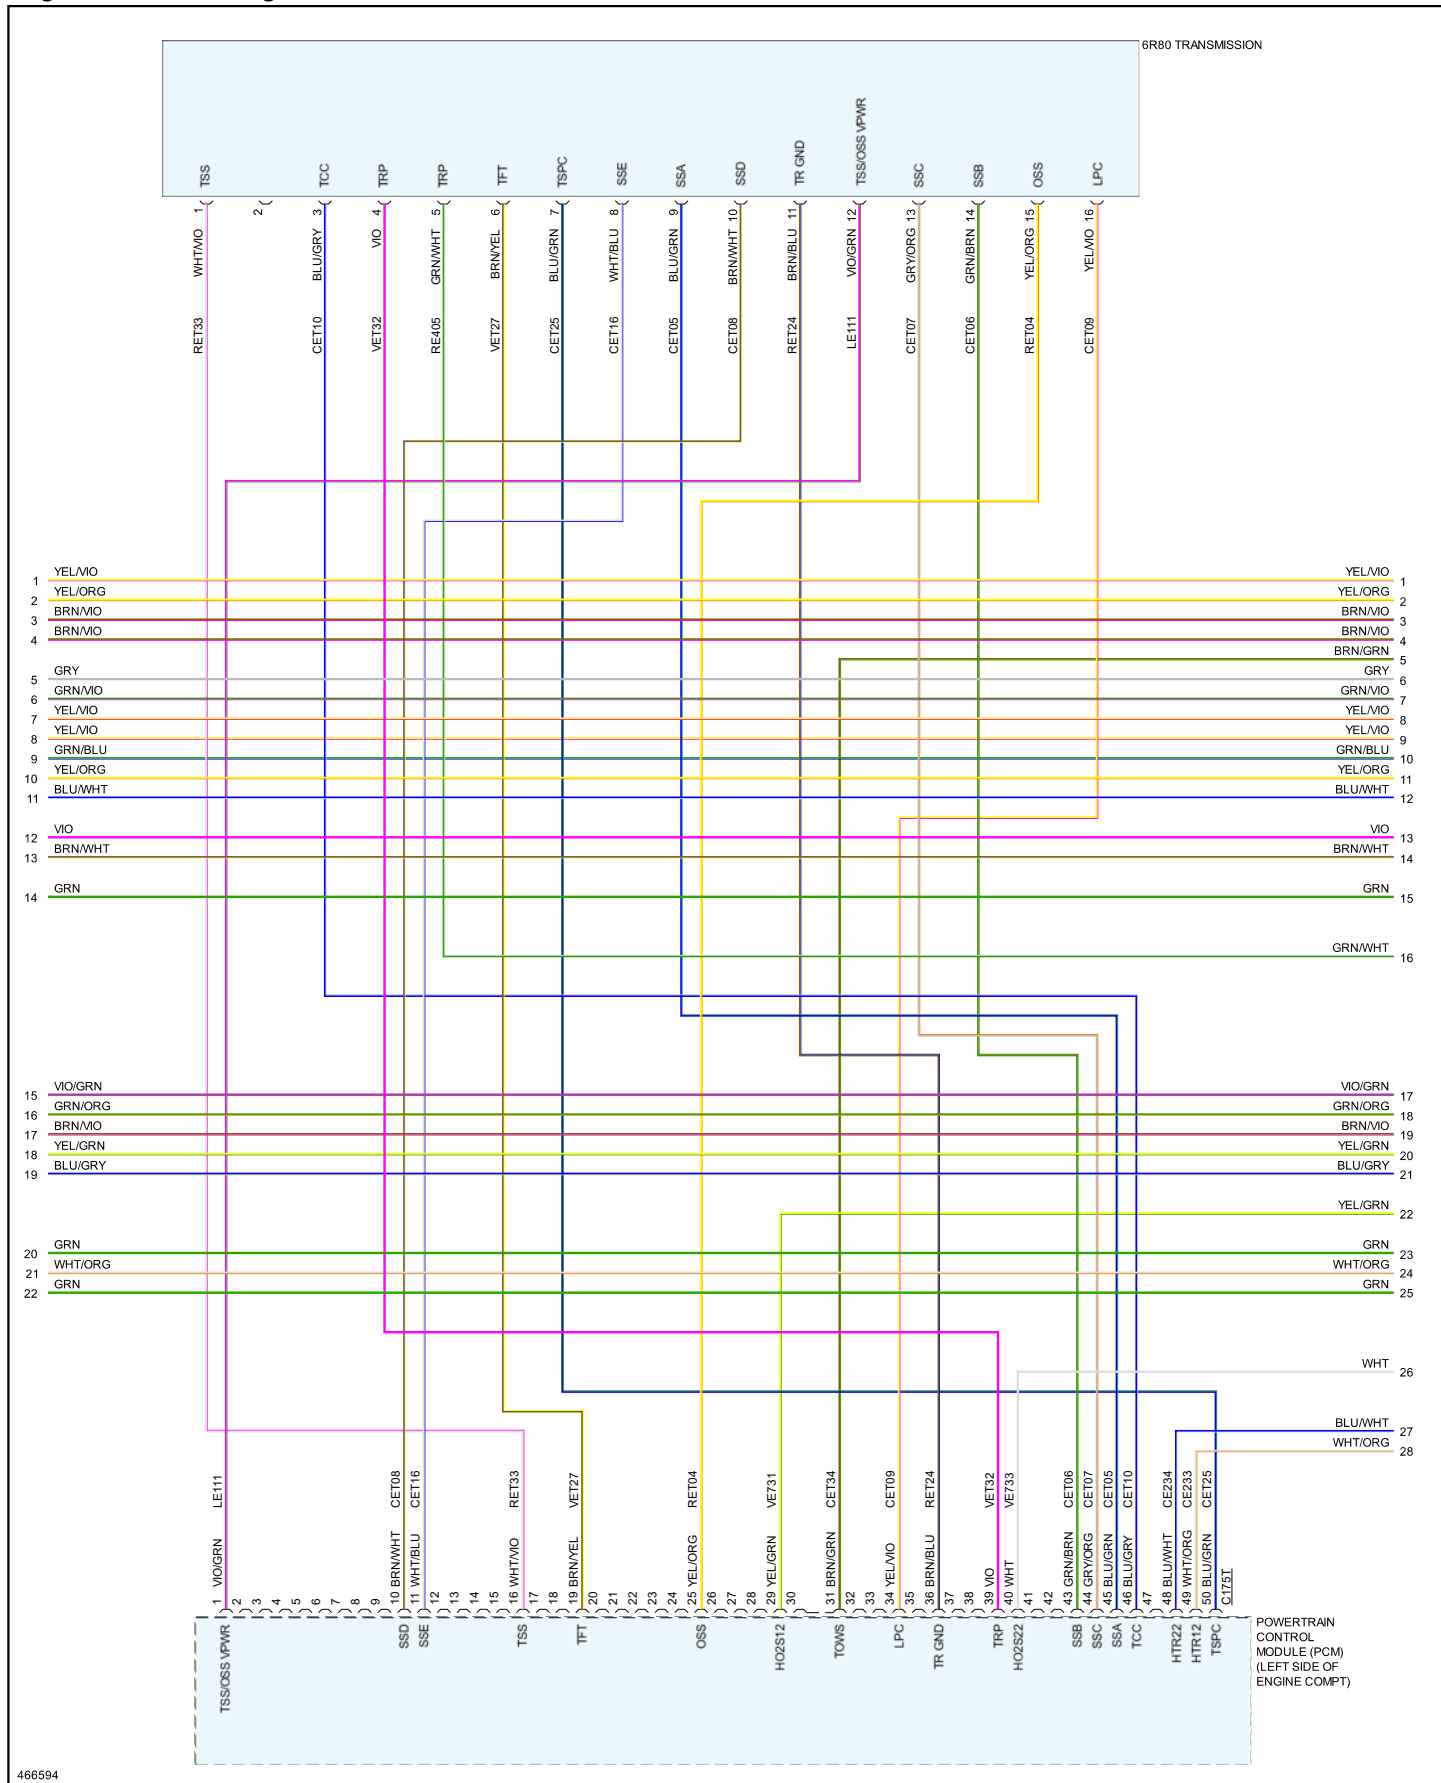

2015 Ford Truck Transit 350 V6-3.7L Flex Fuel

Vehicle > Powertrain Management > Diagrams > Electrical - Interactive Color (Non OE)

Engine Controls - Page 2 of 6

466593

2015 Ford Truck Transit 350 V6-3.7L Flex Fuel

Vehicle > Powertrain Management > Diagrams > Electrical - Interactive Color (Non OE)

Engine Controls - Page 3 of 6

2015 Ford Truck Transit 350 V6-3.7L Flex Fuel

Vehicle > Powertrain Management > Diagrams > Electrical - Interactive Color (Non OE)

Engine Controls - Page 4 of 6

466595

2015 Ford Truck Transit 350 V6-3.7L Flex Fuel

Vehicle > Powertrain Management > Diagrams > Electrical - Interactive Color (Non OE)

Engine Controls - Page 5 of 6

2015 Ford Truck Transit 350 V6-3.7L Flex Fuel

Vehicle > Powertrain Management > Diagrams > Electrical - Interactive Color (Non OE)

Engine Controls - Page 6 of 6