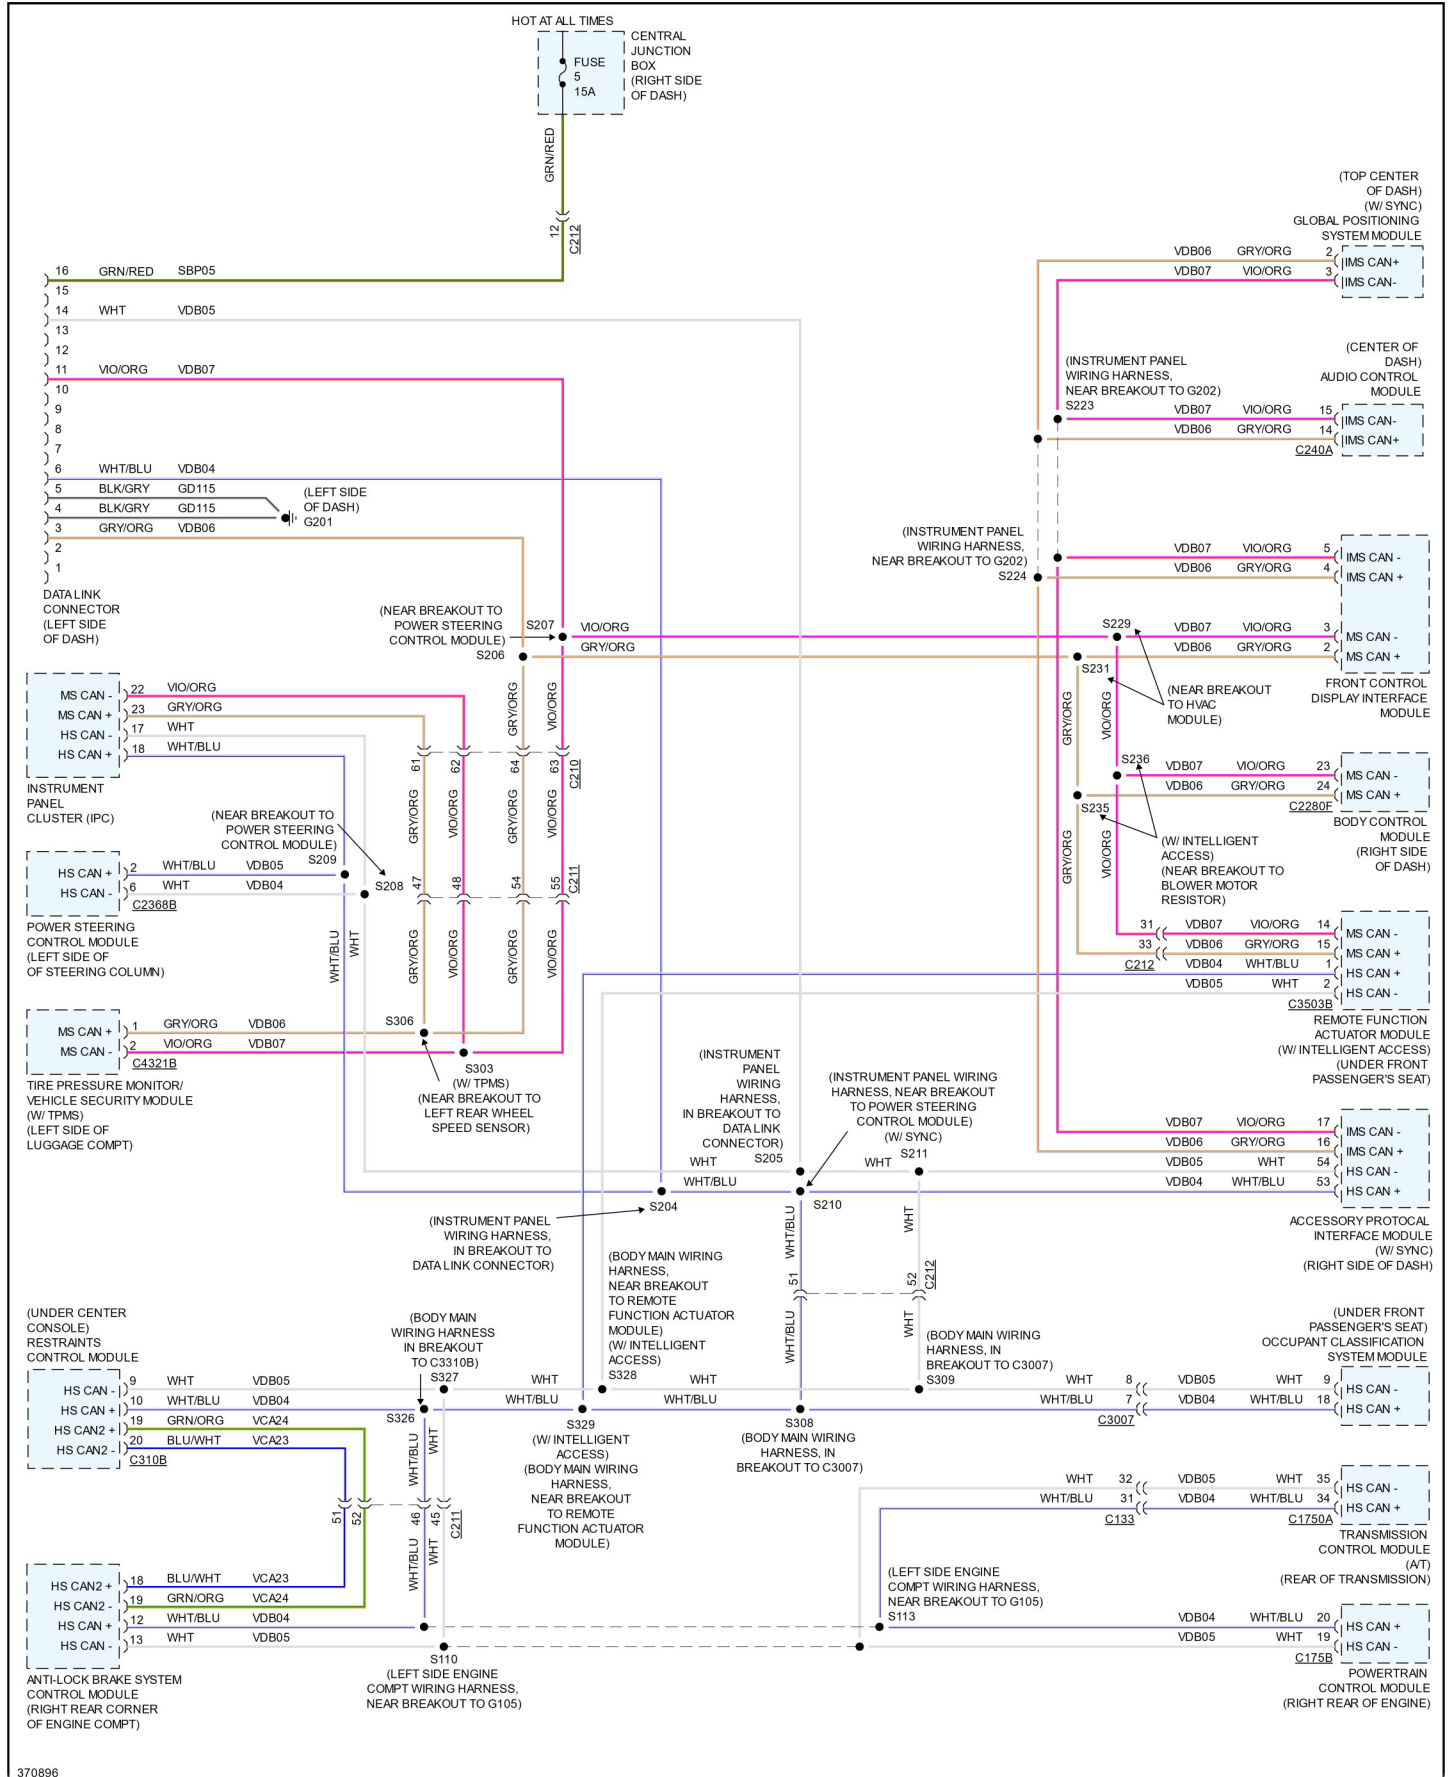

2013 Ford Fiesta L4-1.6L

Vehicle > Powertrain Management > Computers and Control Systems > Information Bus > Diagrams > Electrical - In Computer Data Lines - Page 1 of 1

370896