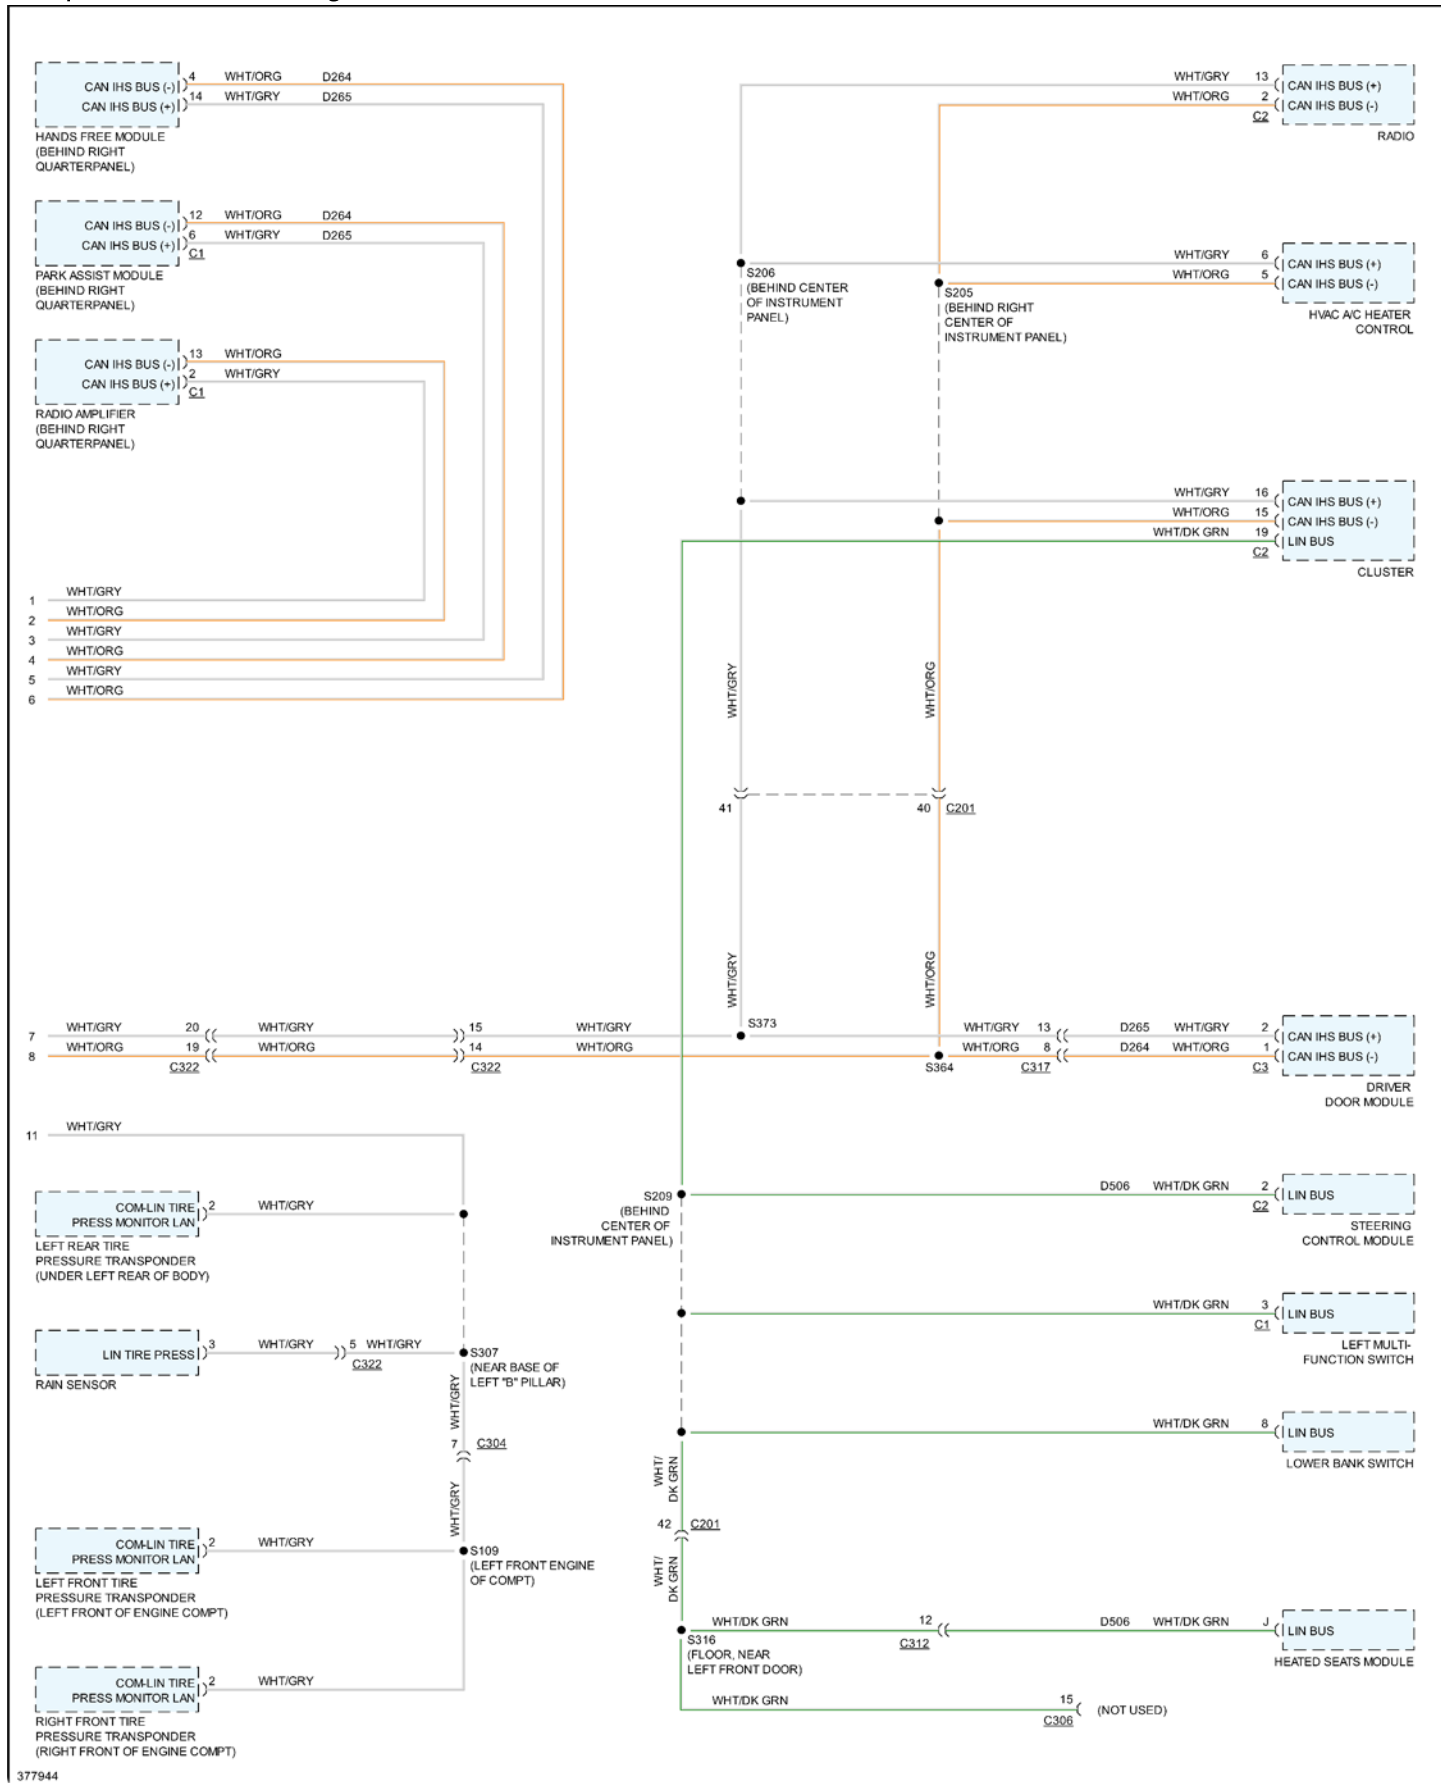

### 2011 Jeep Truck Liberty 2WD V6-3.7L

## Vehicle > Powertrain Management > Computers and Control Systems > Information Bus > Diagrams > Electrical - In Computer Data Lines - Page 1 of 2

## Vehicle > Powertrain Management > Computers and Control Systems > Information Bus > Diagrams > Electrical - In Computer Data Lines - Page 2 of 2

377944