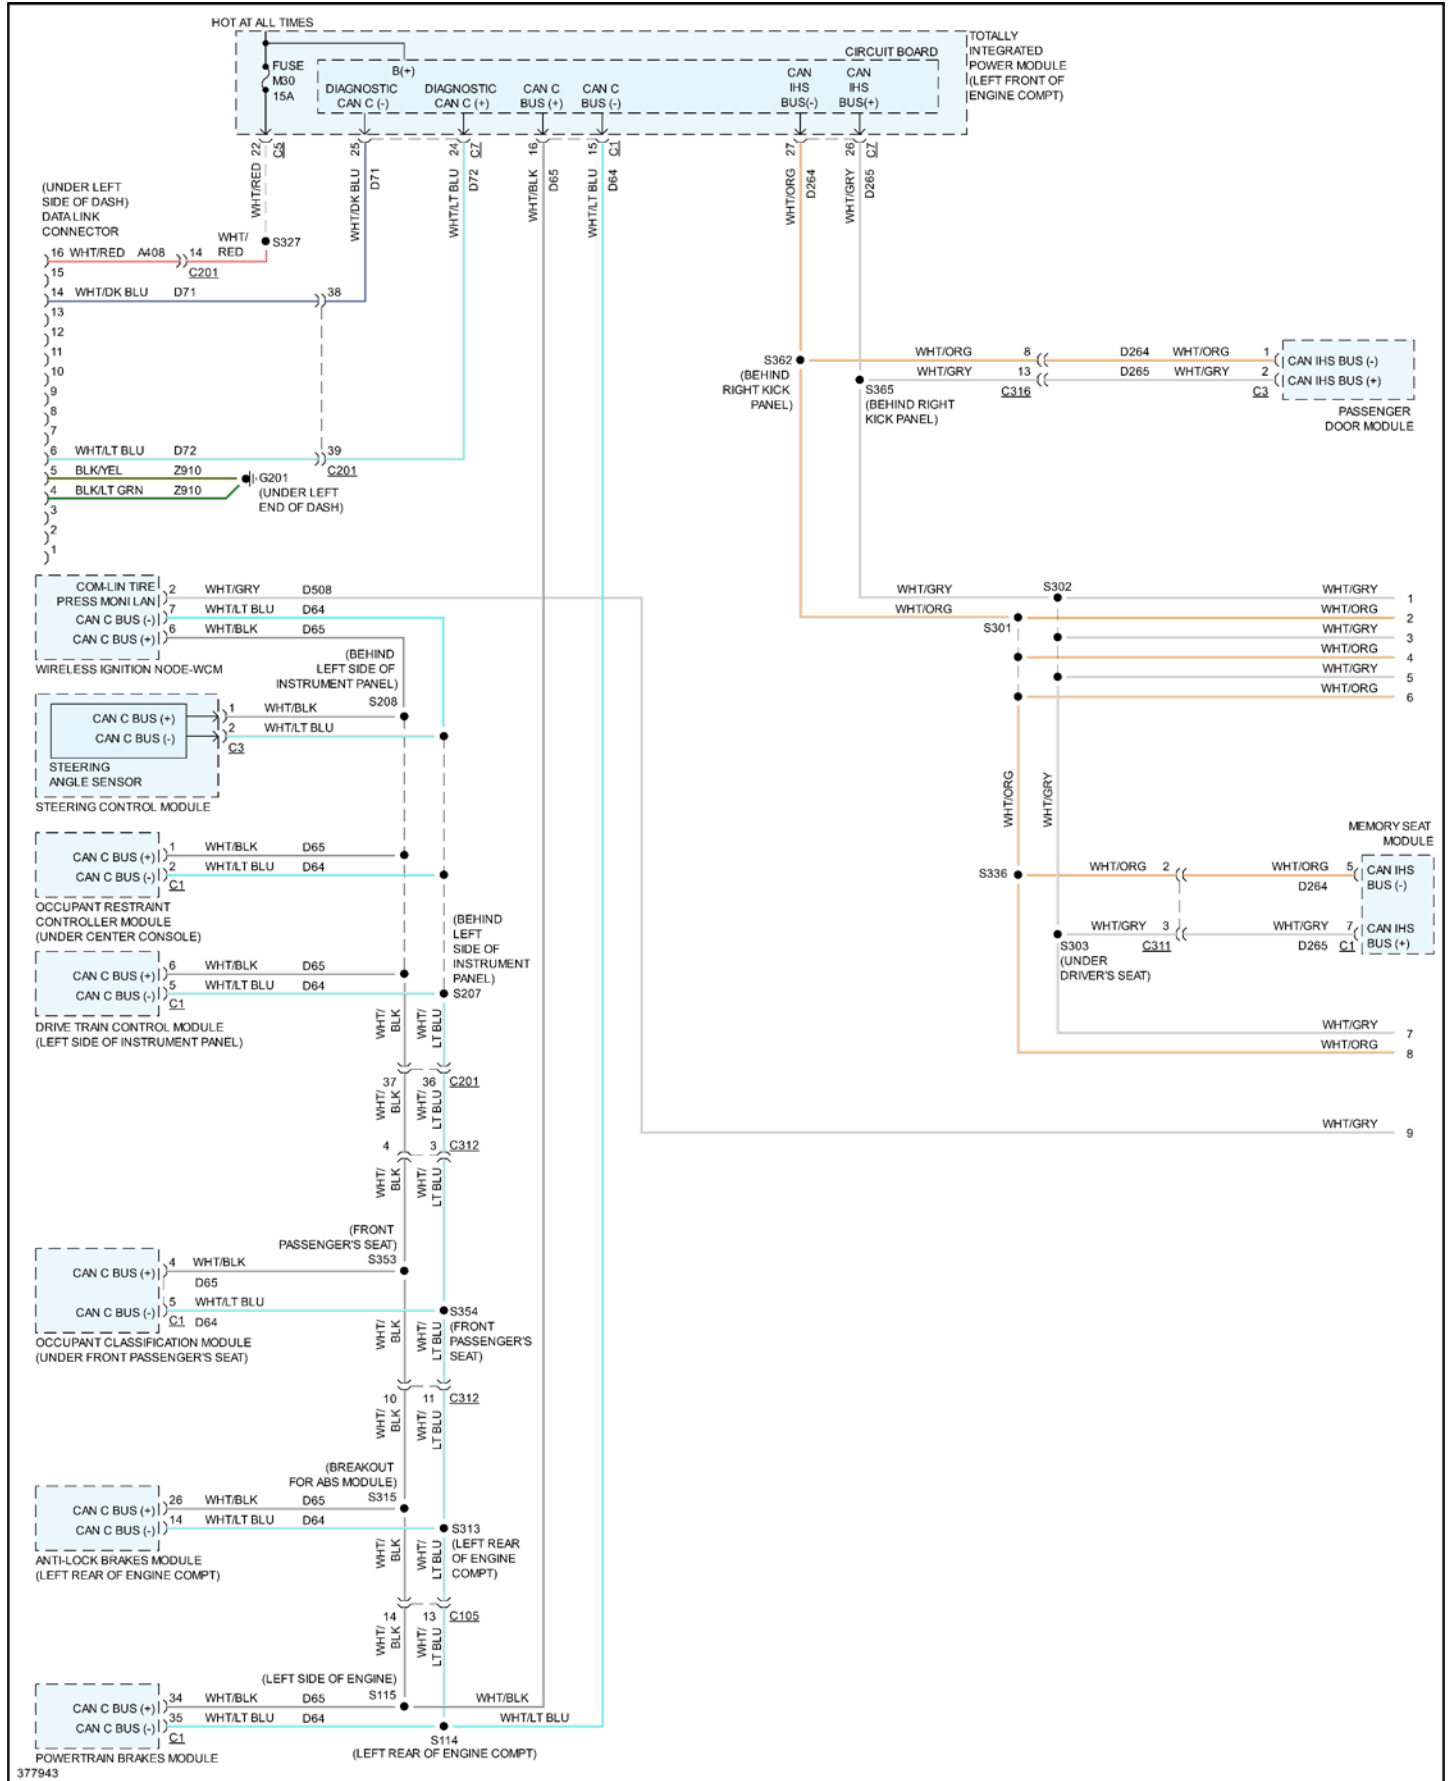

### 2011 Jeep Truck Liberty 2WD V6-3.7L

## Vehicle > Powertrain Management > Computers and Control Systems > Information Bus > Diagrams > Electrical - In Computer Data Lines - Page 1 of 2

## Vehicle > Powertrain Management > Computers and Control Systems > Information Bus > Diagrams > Electrical - In Computer Data Lines - Page 2 of 2

377944