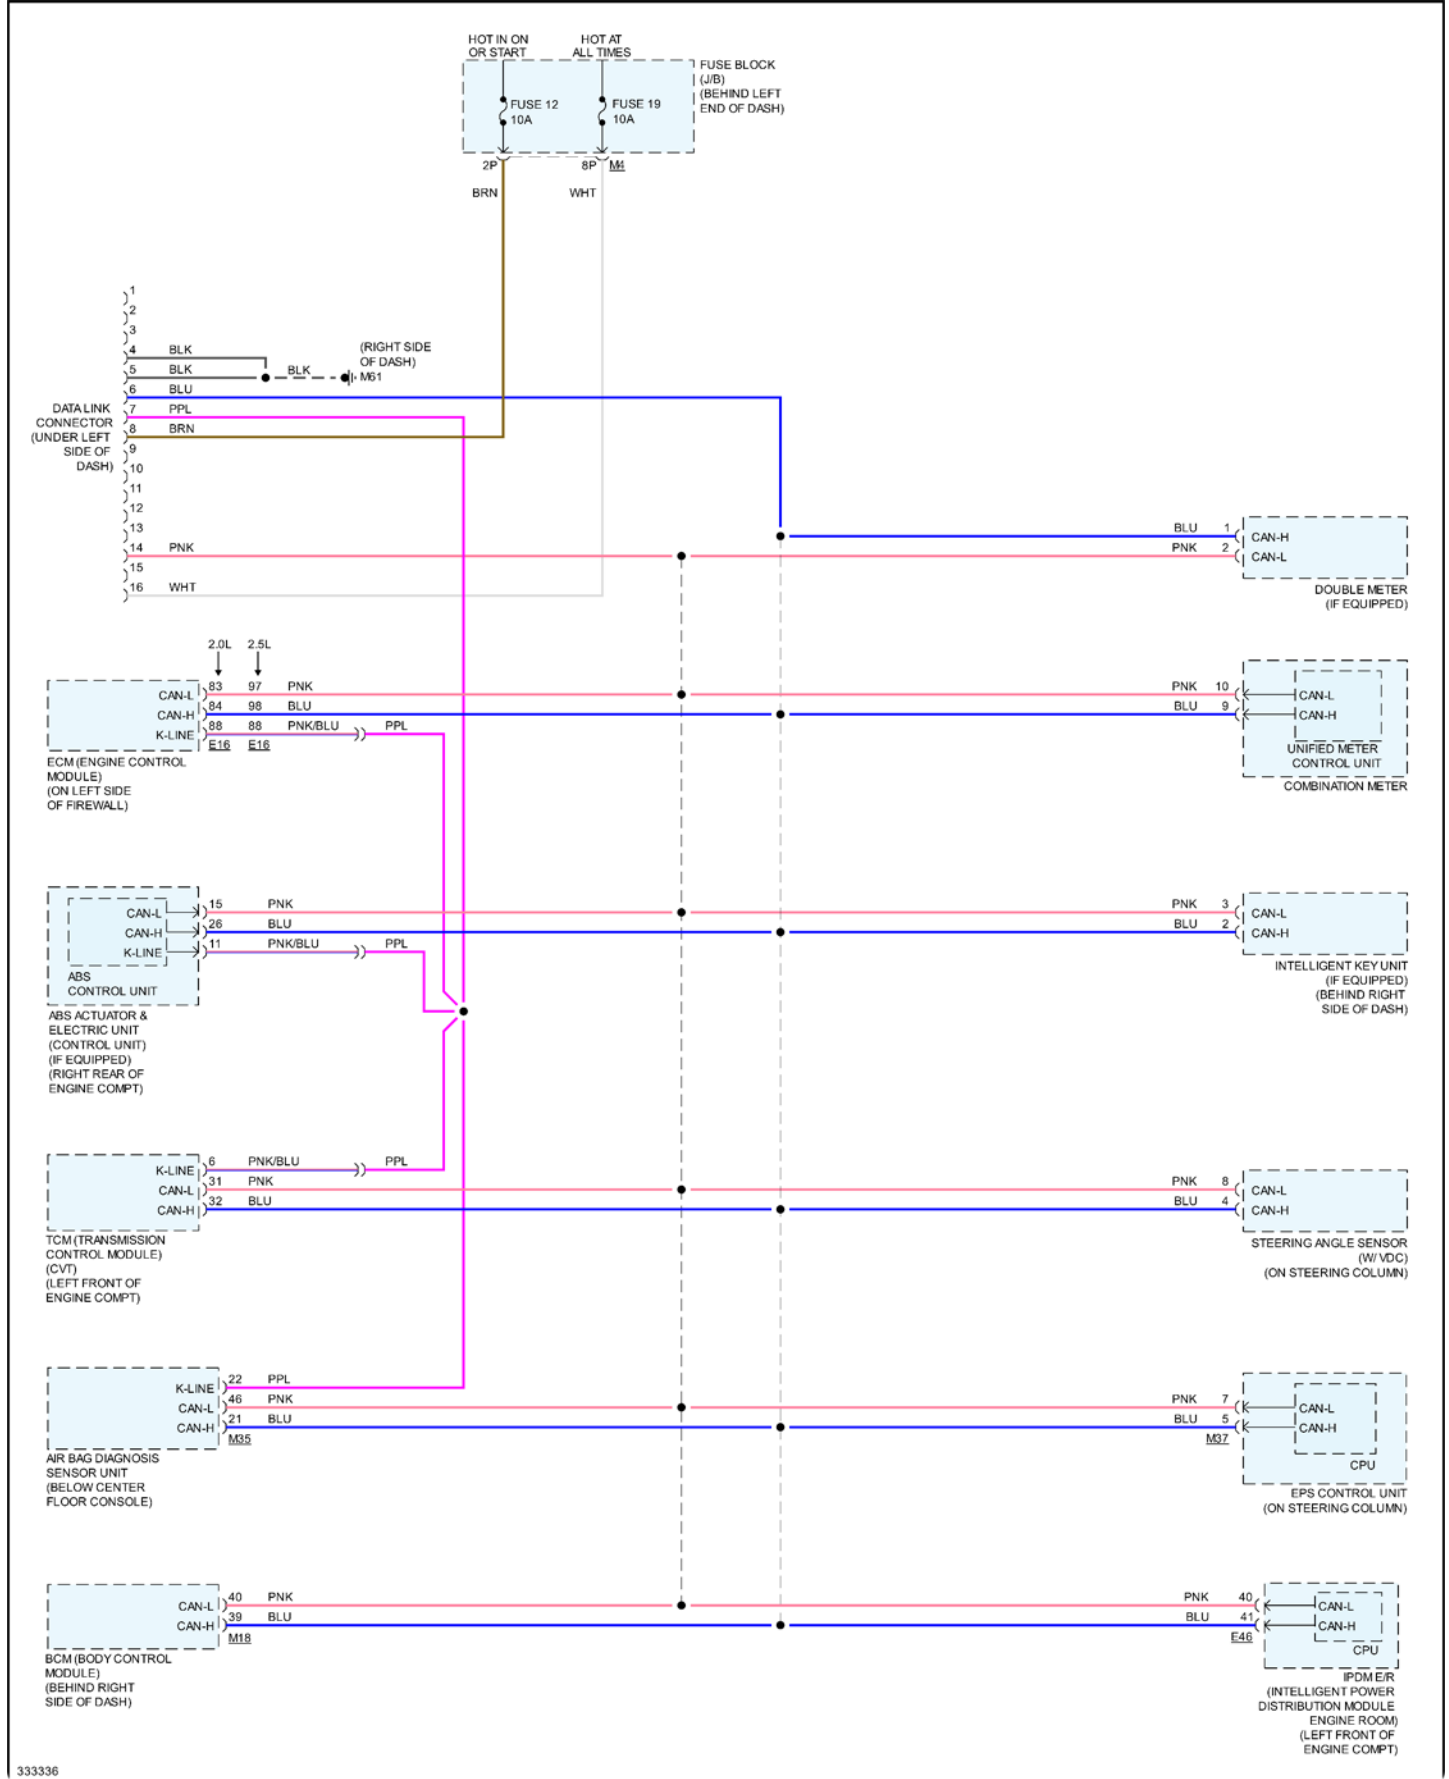

2010 Nissan-Datsun Sentra L4-2.0L (MR20DE)

Vehicle > Powertrain Management > Computers and Control Systems > Information Bus > Diagrams > Electrical - In Computer Data Lines - Page 1 of 1

333336