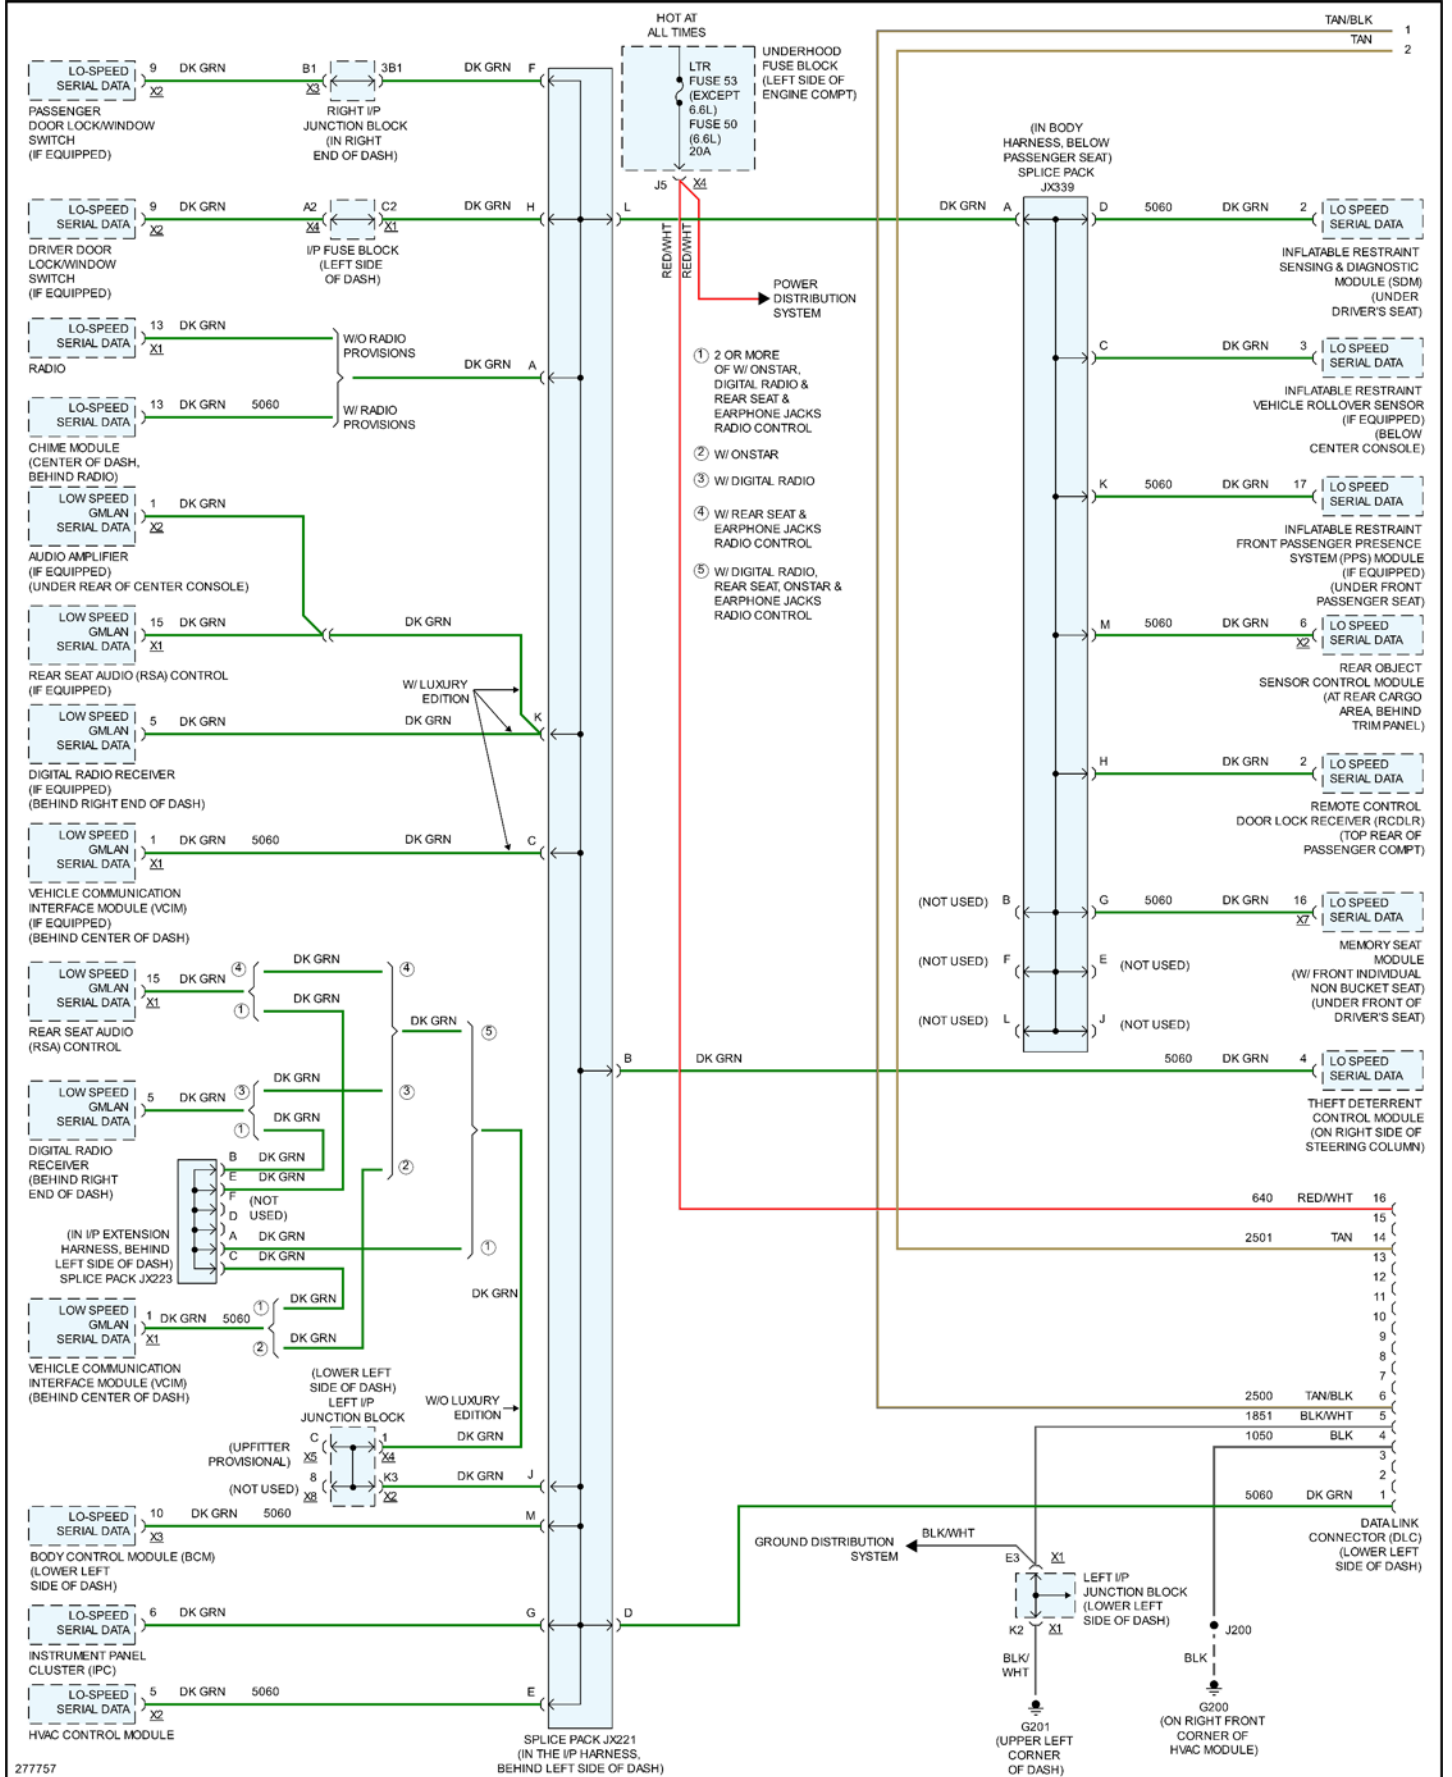

2008 Chevy Truck Silverado 1500 2WD V6-4.3L

Vehicle > Powertrain Management > Computers and Control Systems > Information Bus > Diagrams > Electrical - In Computer Data Lines - Page 1 of 2

2008 Chevy Truck Silverado 1500 2WD V6-4.3L

Vehicle > Powertrain Management > Computers and Control Systems > Information Bus > Diagrams > Electrical - In Computer Data Lines - Page 2 of 2