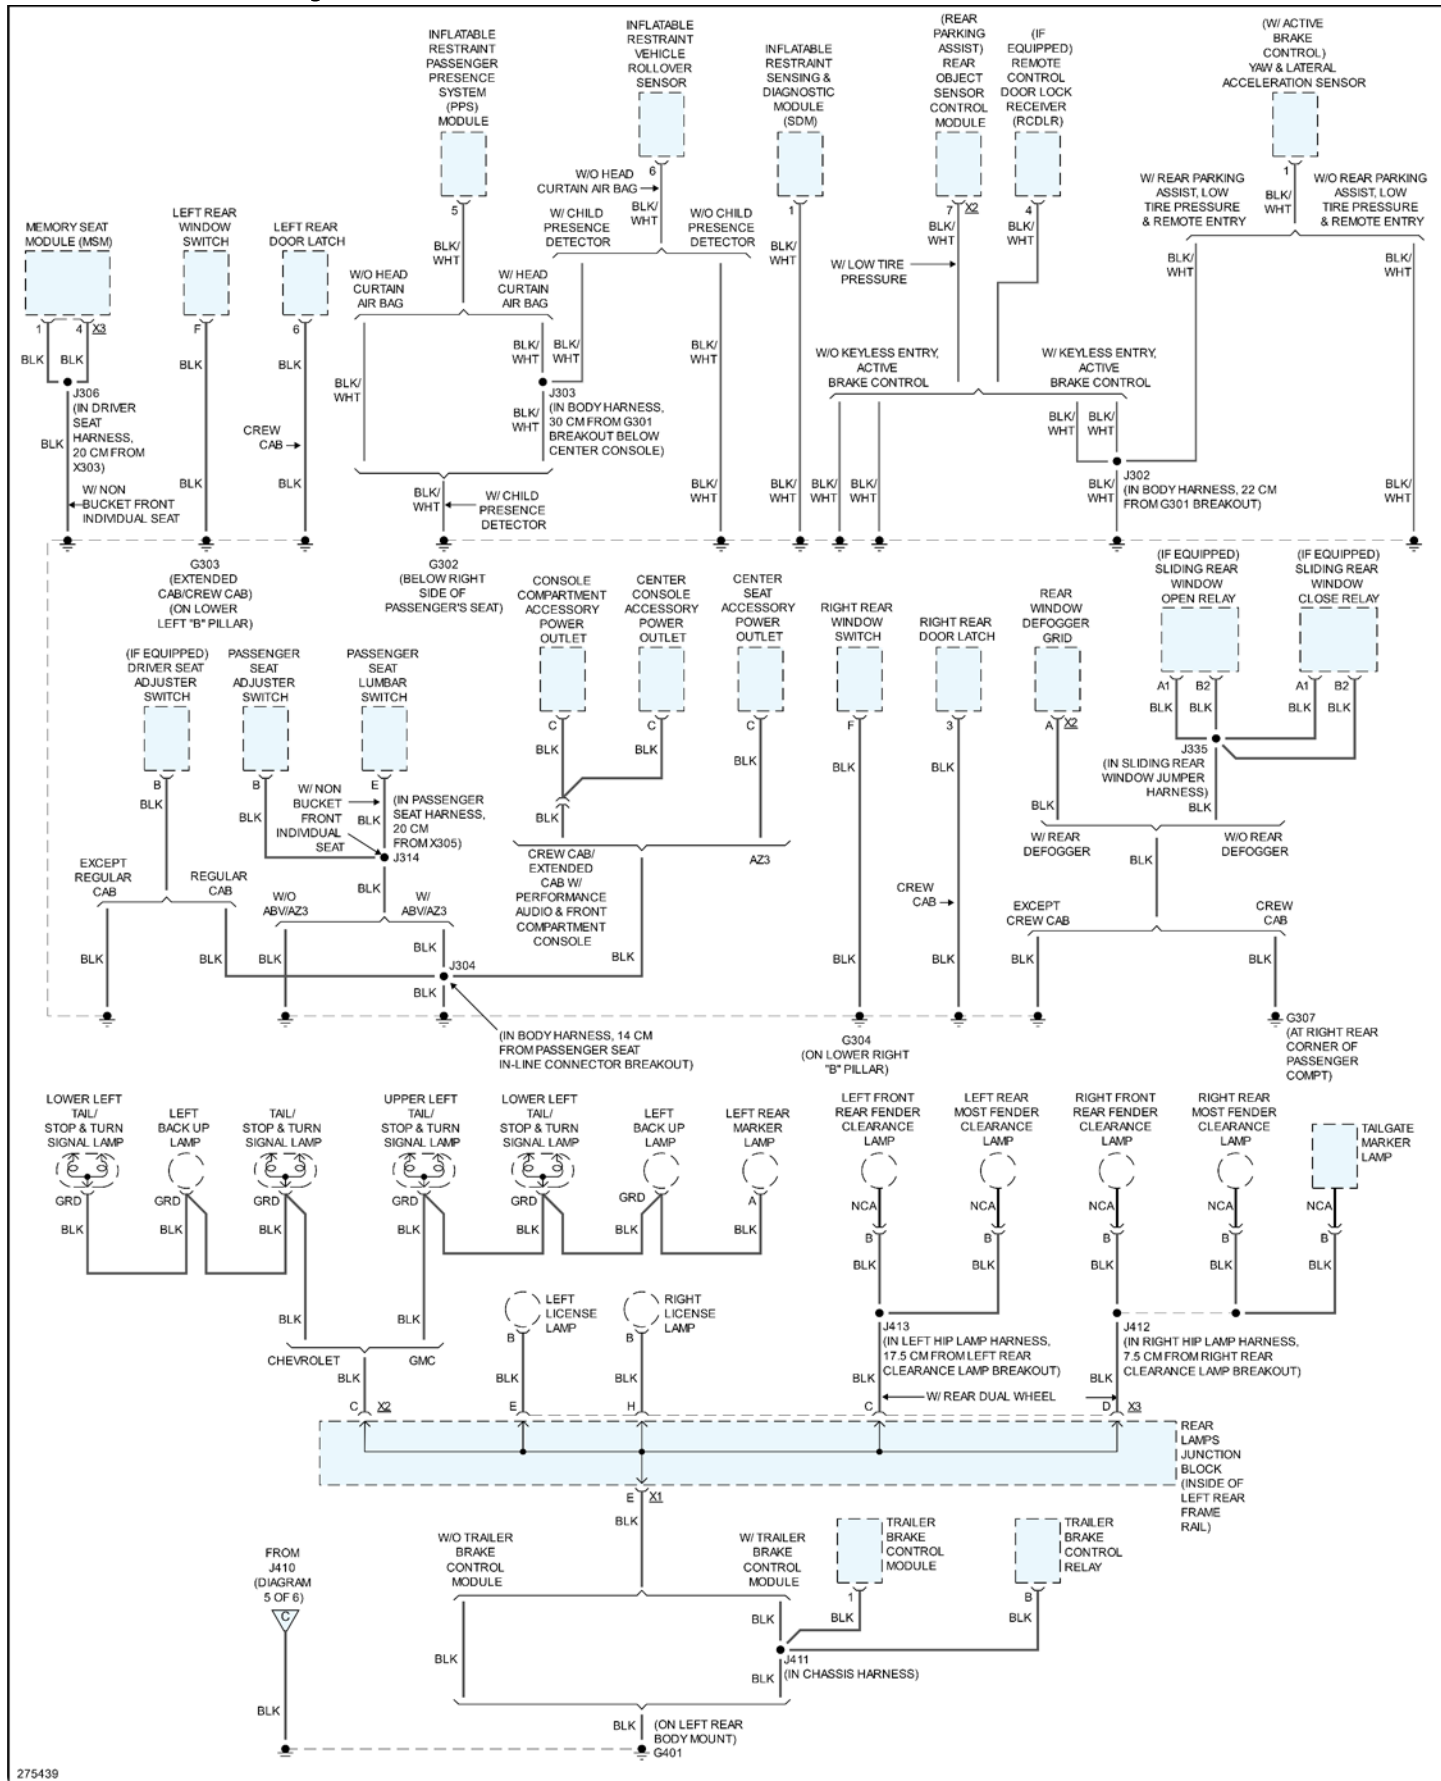

2008 Chevy Truck Silverado 1500 2WD V6-4.3L

Vehicle > Power and Ground Distribution > Diagrams > Electrical - Interactive Color (Non OE)

Ground Distribution - Page 1 of 6

2008 Chevy Truck Silverado 1500 2WD V6-4.3L

Ground Distribution - Page 3 of 6

2008 Chevy Truck Silverado 1500 2WD V6-4.3L

Vehicle > Power and Ground Distribution > Diagrams > Electrical - Interactive Color (Non OE)

Ground Distribution - Page 4 of 6

275437

2008 Chevy Truck Silverado 1500 2WD V6-4.3L

Vehicle > Power and Ground Distribution > Diagrams > Electrical - Interactive Color (Non OE)

Ground Distribution - Page 5 of 6

275438

2008 Chevy Truck Silverado 1500 2WD V6-4.3L

Vehicle > Power and Ground Distribution > Diagrams > Electrical - Interactive Color (Non OE)

Ground Distribution - Page 6 of 6

275439