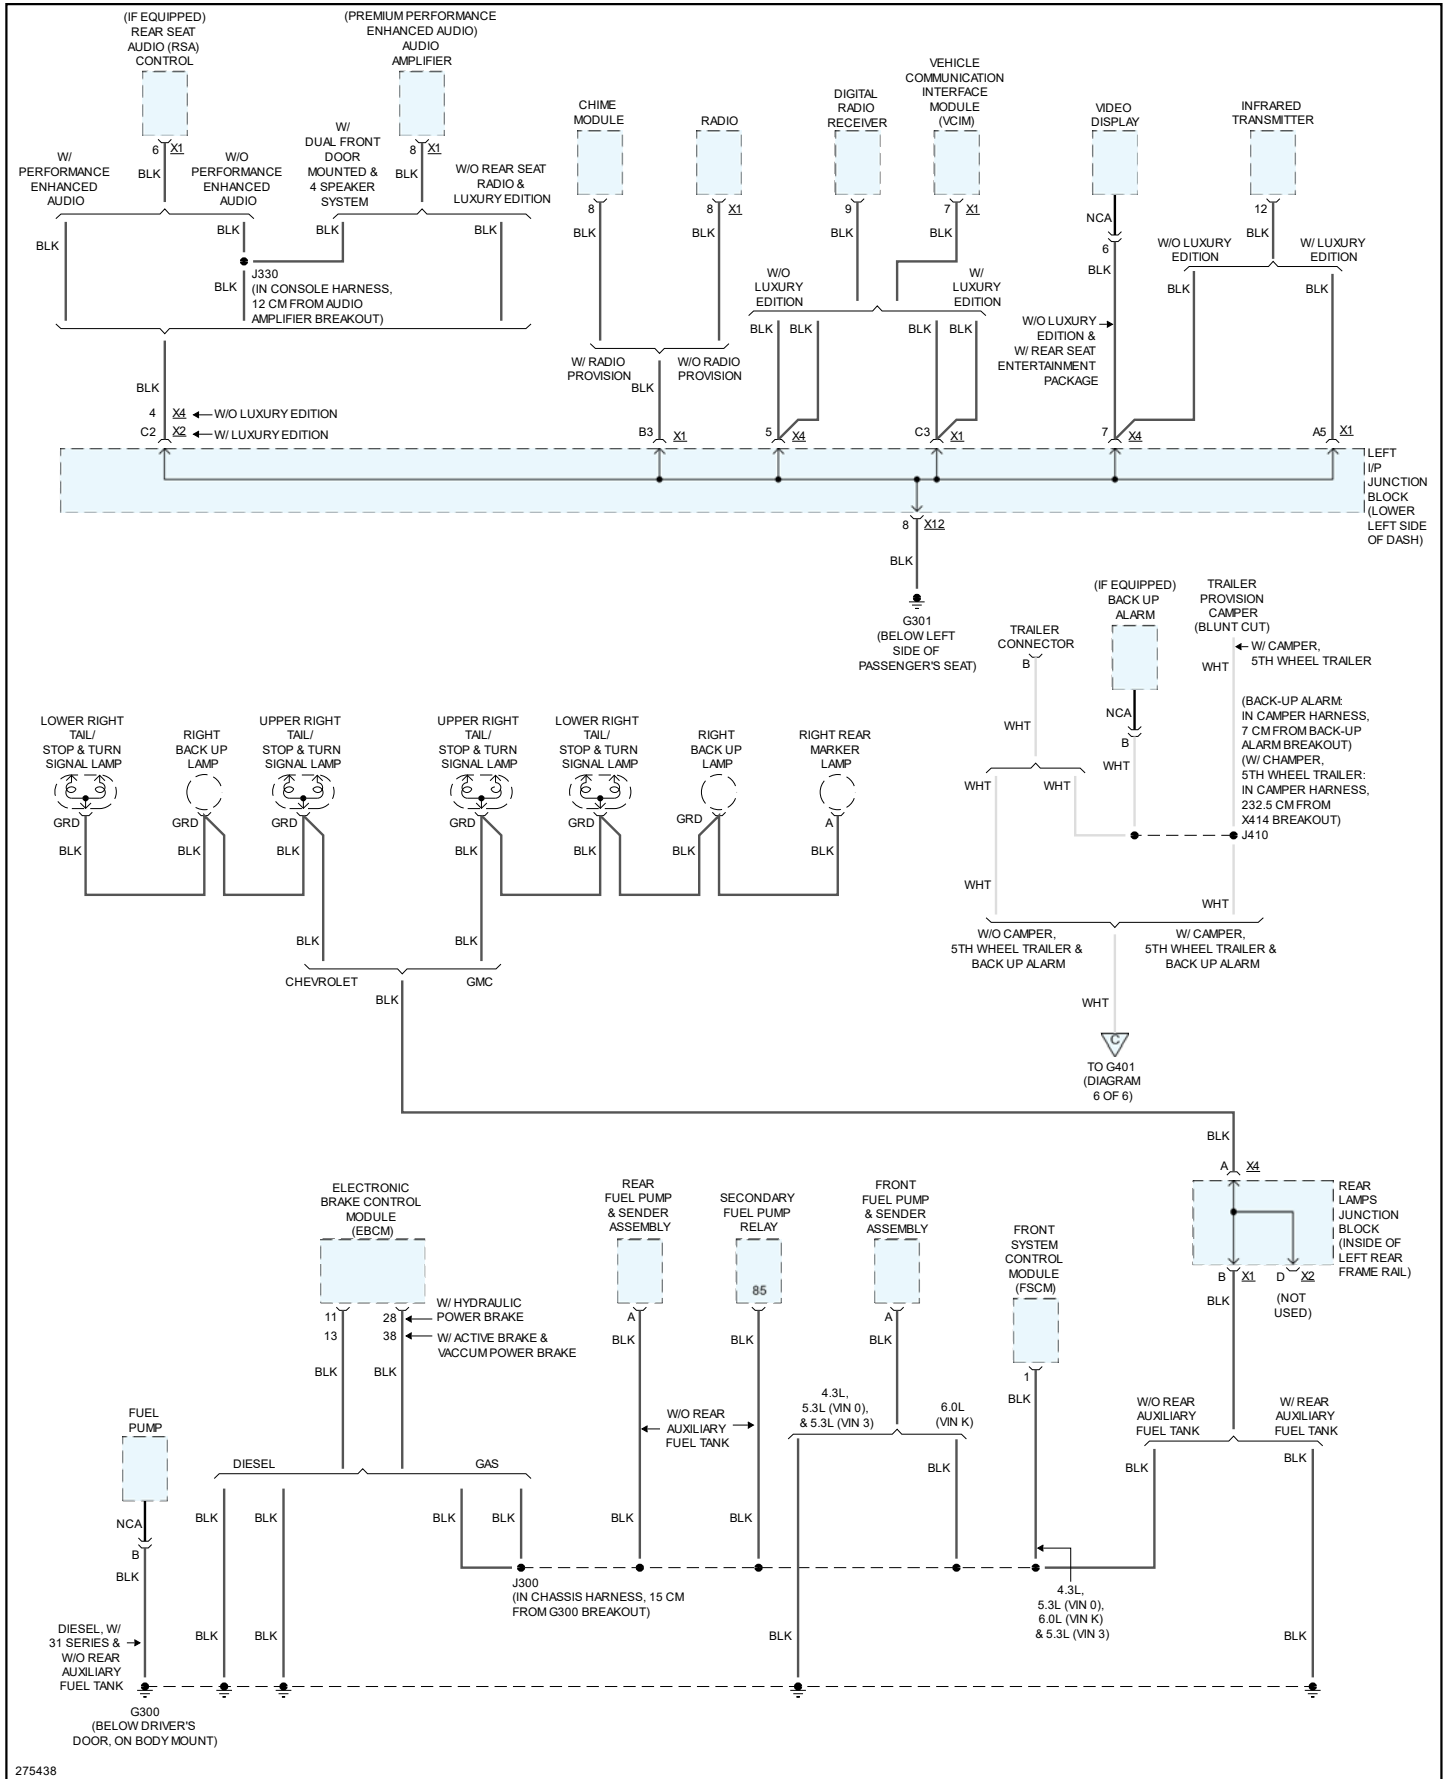

2008 Chevy Truck Silverado 1500 2WD V6-4.3L

Vehicle > Power and Ground Distribution > Diagrams > Electrical - Interactive Color (Non OE)

Ground Distribution - Page 1 of 6

2008 Chevy Truck Silverado 1500 2WD V6-4.3L

Vehicle > Power and Ground Distribution > Diagrams > Electrical - Interactive Color (Non OE)

Ground Distribution - Page 2 of 6

2008 Chevy Truck Silverado 1500 2WD V6-4.3L

Vehicle > Power and Ground Distribution > Diagrams > Electrical - Interactive Color (Non OE)

Ground Distribution - Page 3 of 6

2008 Chevy Truck Silverado 1500 2WD V6-4.3L

Vehicle > Power and Ground Distribution > Diagrams > Electrical - Interactive Color (Non OE)

Ground Distribution - Page 4 of 6

275437

2008 Chevy Truck Silverado 1500 2WD V6-4.3L

Vehicle > Power and Ground Distribution > Diagrams > Electrical - Interactive Color (Non OE)

Ground Distribution - Page 5 of 6

275438

2008 Chevy Truck Silverado 1500 2WD V6-4.3L