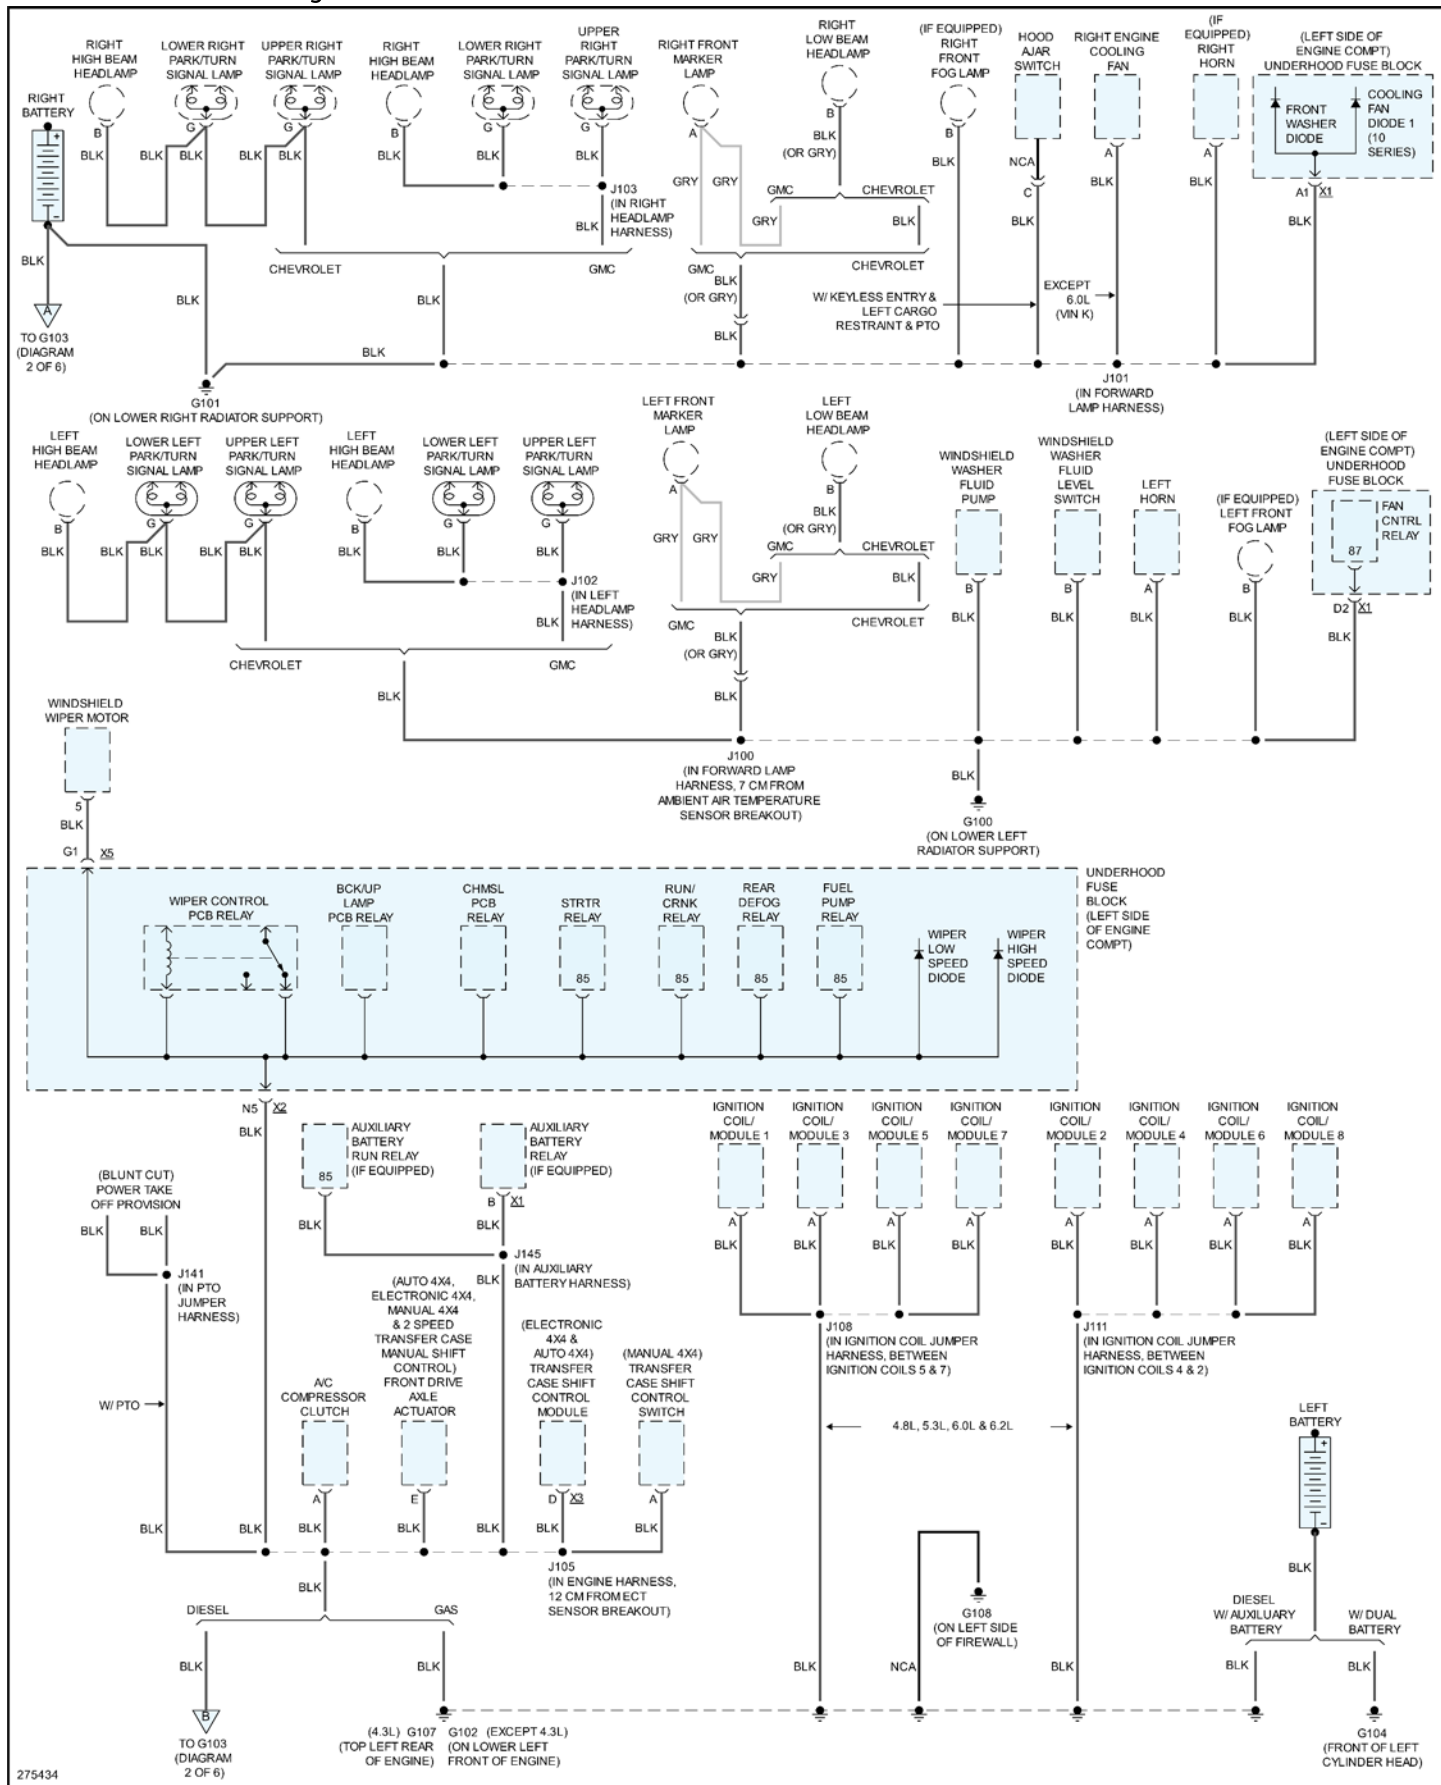

2008 Chevy Truck Silverado 1500 2WD V6-4.3L

Vehicle > Power and Ground Distribution > Diagrams > Electrical - Interactive Color (Non OE)

Ground Distribution - Page 1 of 6

2008 Chevy Truck Silverado 1500 2WD V6-4.3L

Vehicle > Power and Ground Distribution > Diagrams > Electrical - Interactive Color (Non OE)

Ground Distribution - Page 2 of 6

2008 Chevy Truck Silverado 1500 2WD V6-4.3L

Vehicle > Power and Ground Distribution > Diagrams > Electrical - Interactive Color (Non OE)

Ground Distribution - Page 3 of 6

2008 Chevy Truck Silverado 1500 2WD V6-4.3L

Vehicle > Power and Ground Distribution > Diagrams > Electrical - Interactive Color (Non OE)

Ground Distribution - Page 4 of 6

275437

2008 Chevy Truck Silverado 1500 2WD V6-4.3L

Vehicle > Power and Ground Distribution > Diagrams > Electrical - Interactive Color (Non OE)

Ground Distribution - Page 5 of 6

275438

2008 Chevy Truck Silverado 1500 2WD V6-4.3L