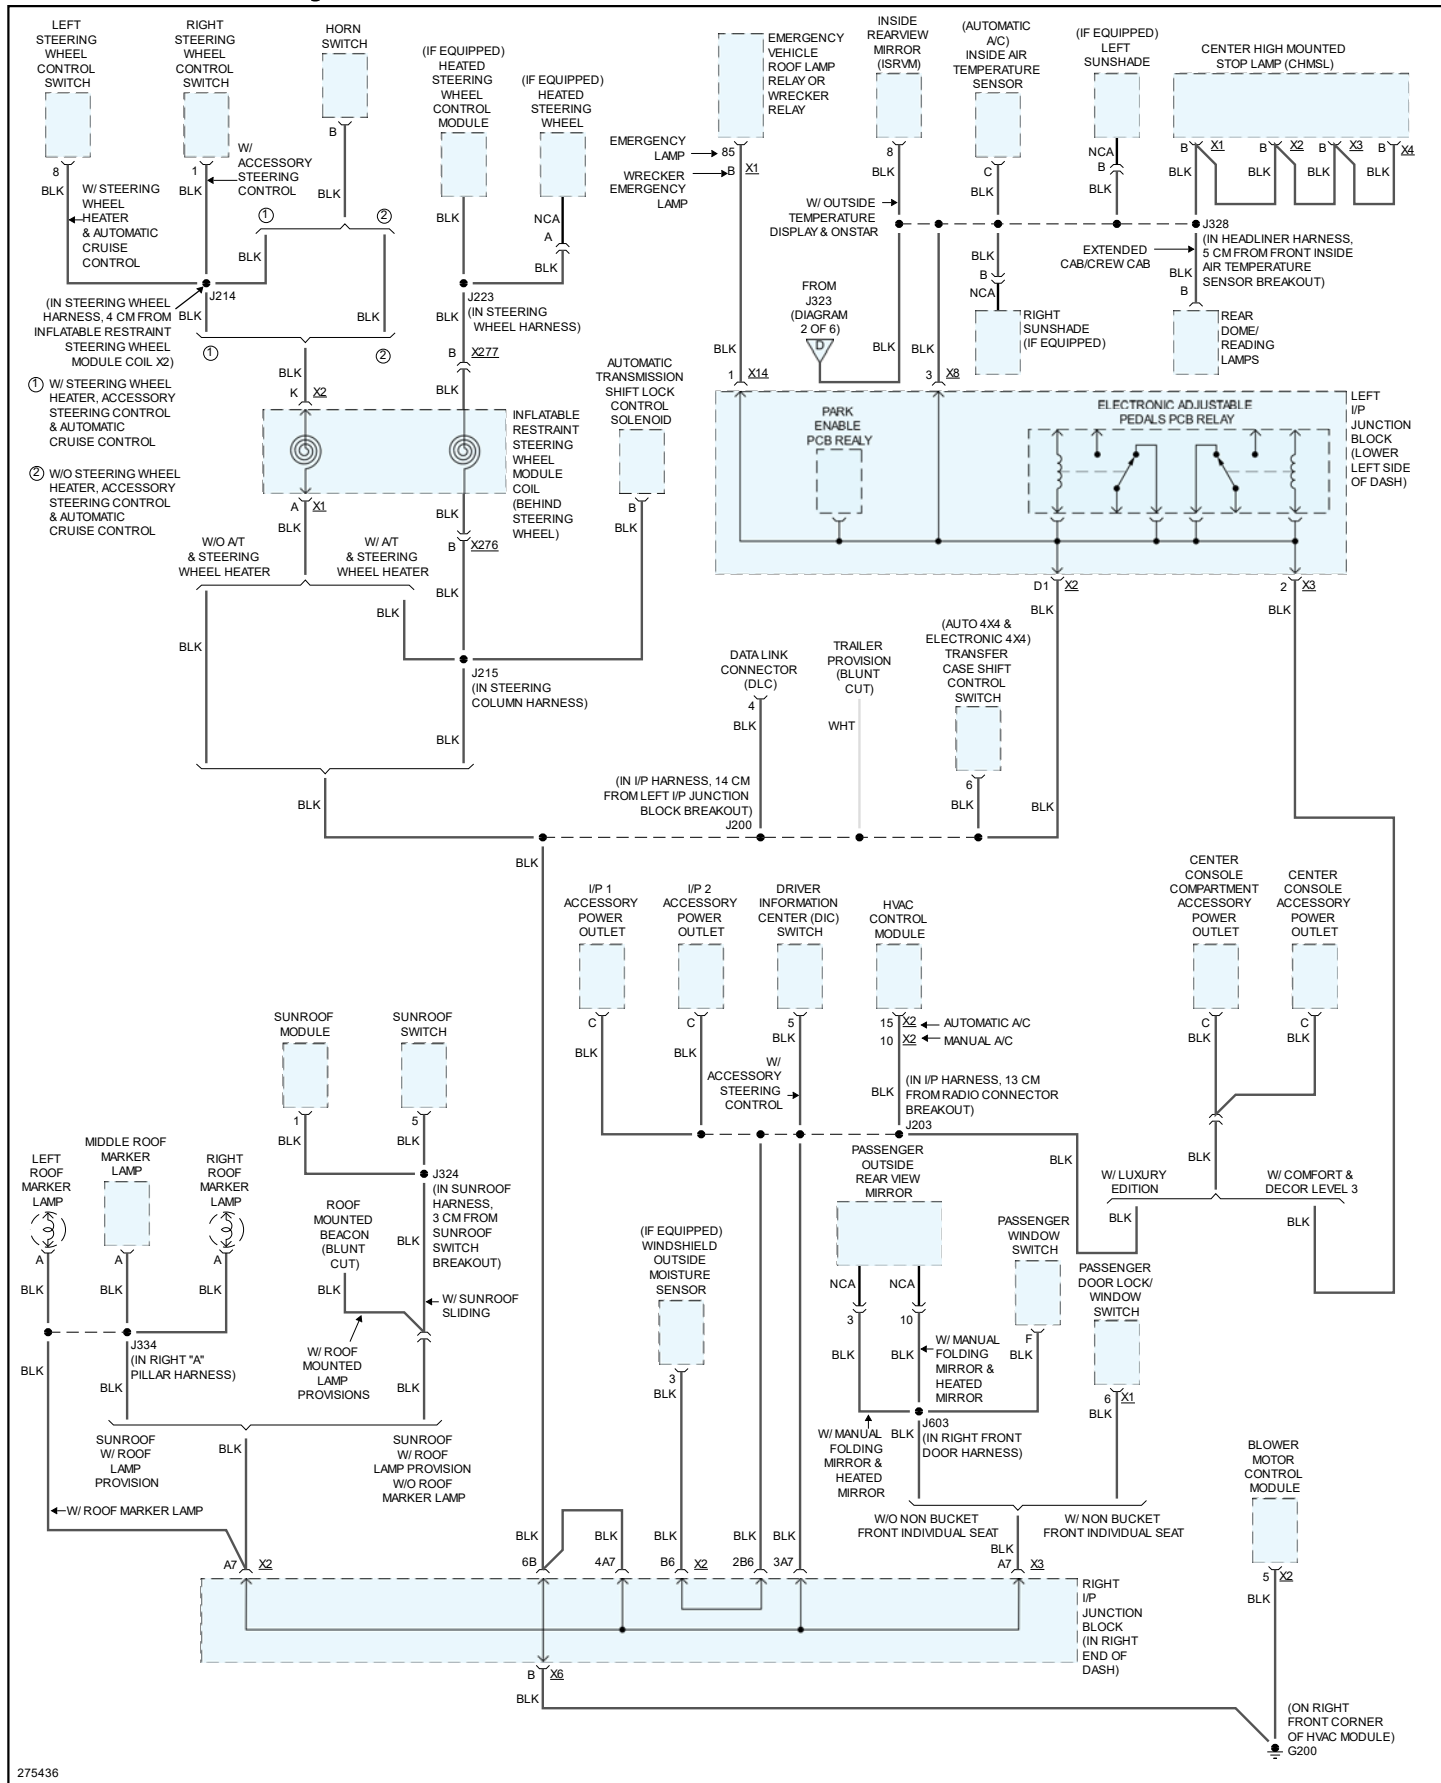

2008 Chevy Truck Silverado 1500 2WD V6-4.3L

Vehicle > Power and Ground Distribution > Diagrams > Electrical - Interactive Color (Non OE)

Ground Distribution - Page 1 of 6

2008 Chevy Truck Silverado 1500 2WD V6-4.3L

Vehicle > Power and Ground Distribution > Diagrams > Electrical - Interactive Color (Non OE)

Ground Distribution - Page 2 of 6

2008 Chevy Truck Silverado 1500 2WD V6-4.3L

Vehicle > Power and Ground Distribution > Diagrams > Electrical - Interactive Color (Non OE)

Ground Distribution - Page 3 of 6

2008 Chevy Truck Silverado 1500 2WD V6-4.3L

Vehicle > Power and Ground Distribution > Diagrams > Electrical - Interactive Color (Non OE)

Ground Distribution - Page 4 of 6

275437

2008 Chevy Truck Silverado 1500 2WD V6-4.3L

Vehicle > Power and Ground Distribution > Diagrams > Electrical - Interactive Color (Non OE)

Ground Distribution - Page 5 of 6

275438

2008 Chevy Truck Silverado 1500 2WD V6-4.3L