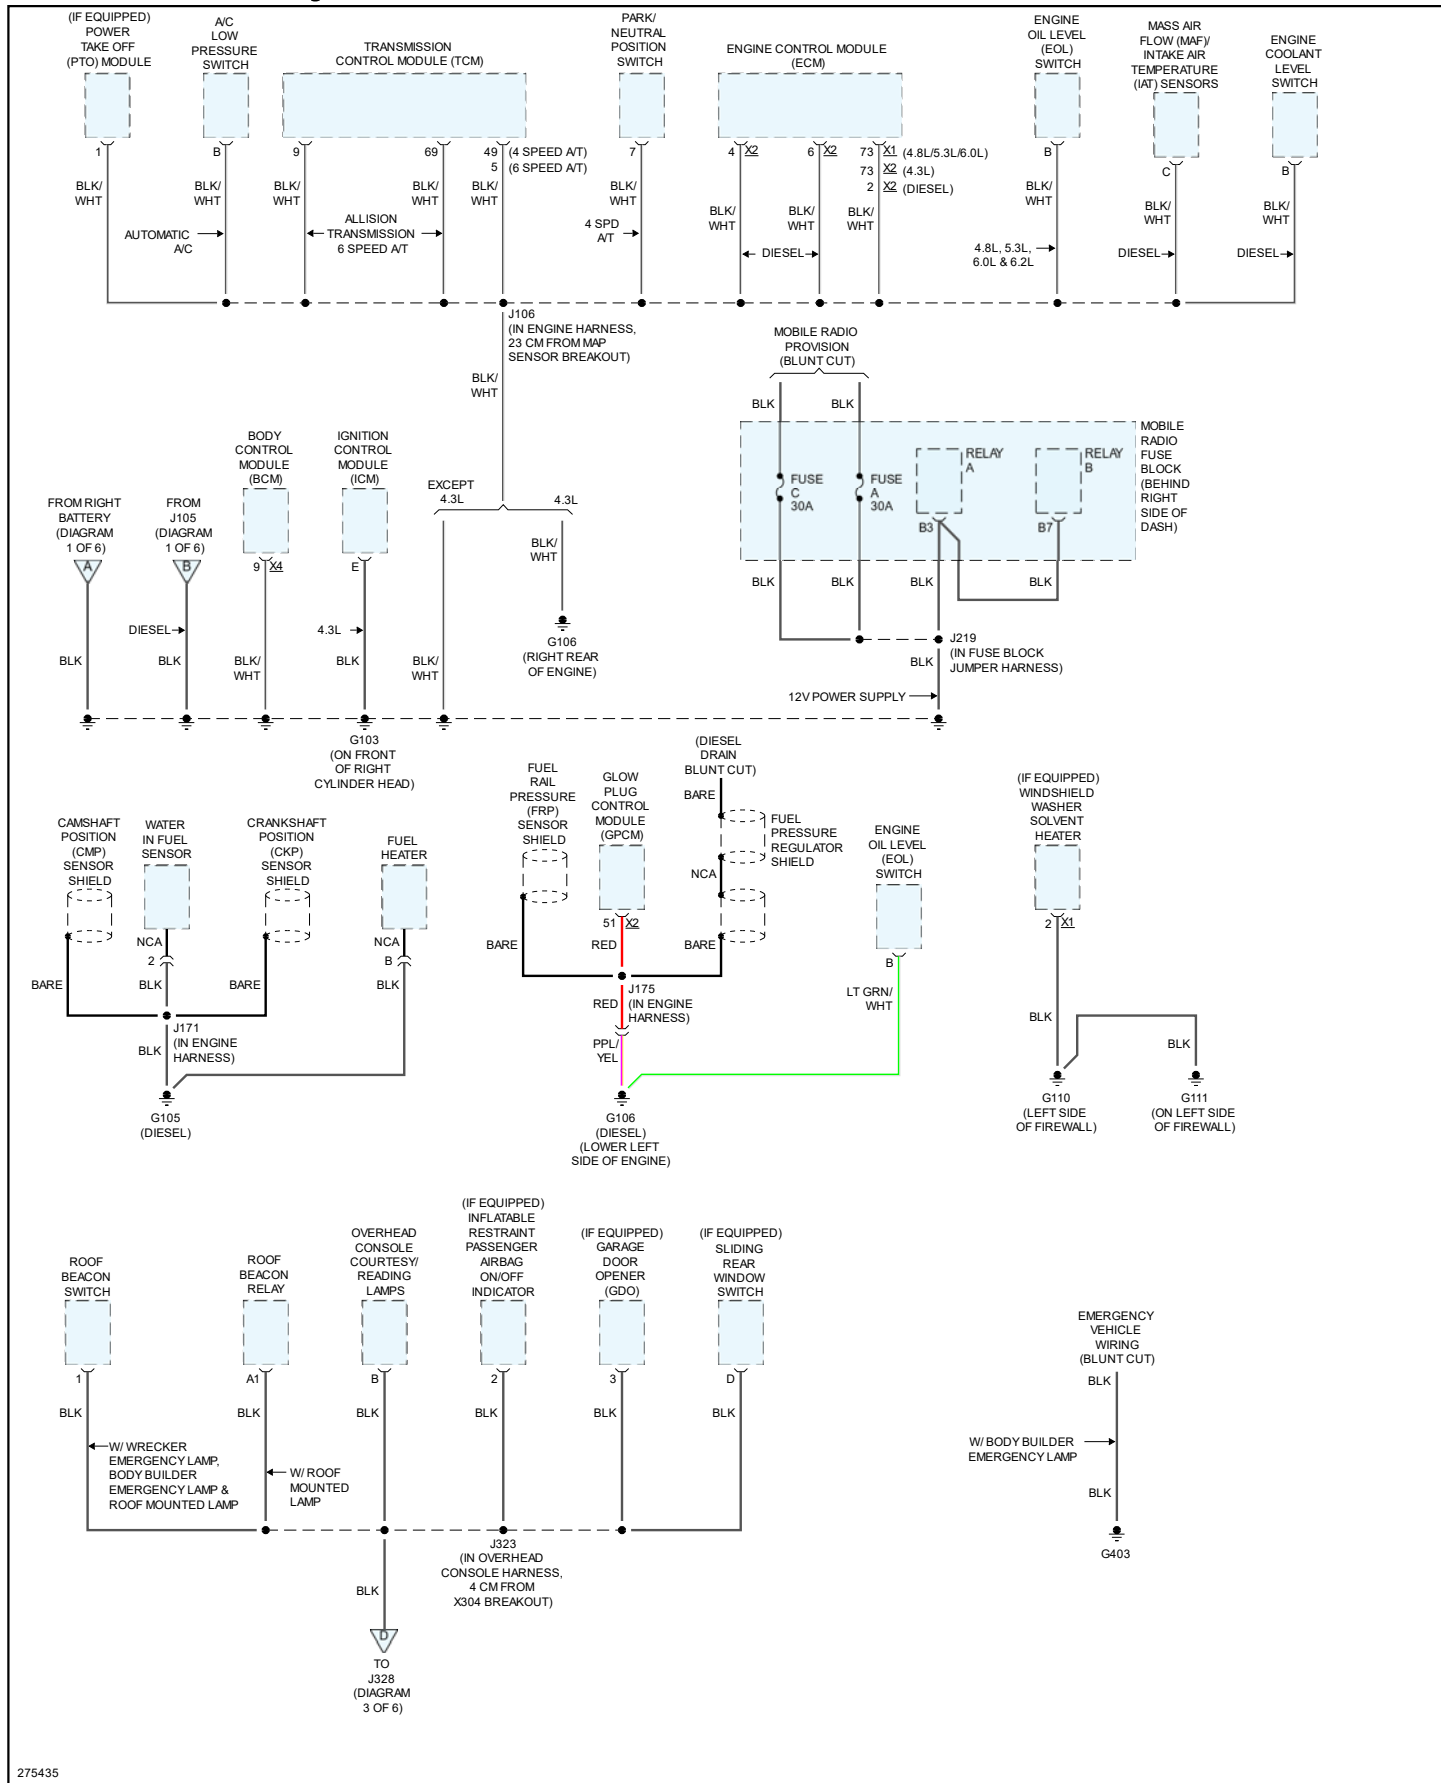

2008 Chevy Truck Silverado 1500 2WD V6-4.3L

Vehicle > Power and Ground Distribution > Diagrams > Electrical - Interactive Color (Non OE)

Ground Distribution - Page 1 of 6

2008 Chevy Truck Silverado 1500 2WD V6-4.3L

Vehicle > Power and Ground Distribution > Diagrams > Electrical - Interactive Color (Non OE)

Ground Distribution - Page 2 of 6

2008 Chevy Truck Silverado 1500 2WD V6-4.3L

Vehicle > Power and Ground Distribution > Diagrams > Electrical - Interactive Color (Non OE)

Ground Distribution - Page 3 of 6

2008 Chevy Truck Silverado 1500 2WD V6-4.3L

Vehicle > Power and Ground Distribution > Diagrams > Electrical - Interactive Color (Non OE)

Ground Distribution - Page 4 of 6

275437

2008 Chevy Truck Silverado 1500 2WD V6-4.3L

Vehicle > Power and Ground Distribution > Diagrams > Electrical - Interactive Color (Non OE)

Ground Distribution - Page 5 of 6

275438

2008 Chevy Truck Silverado 1500 2WD V6-4.3L