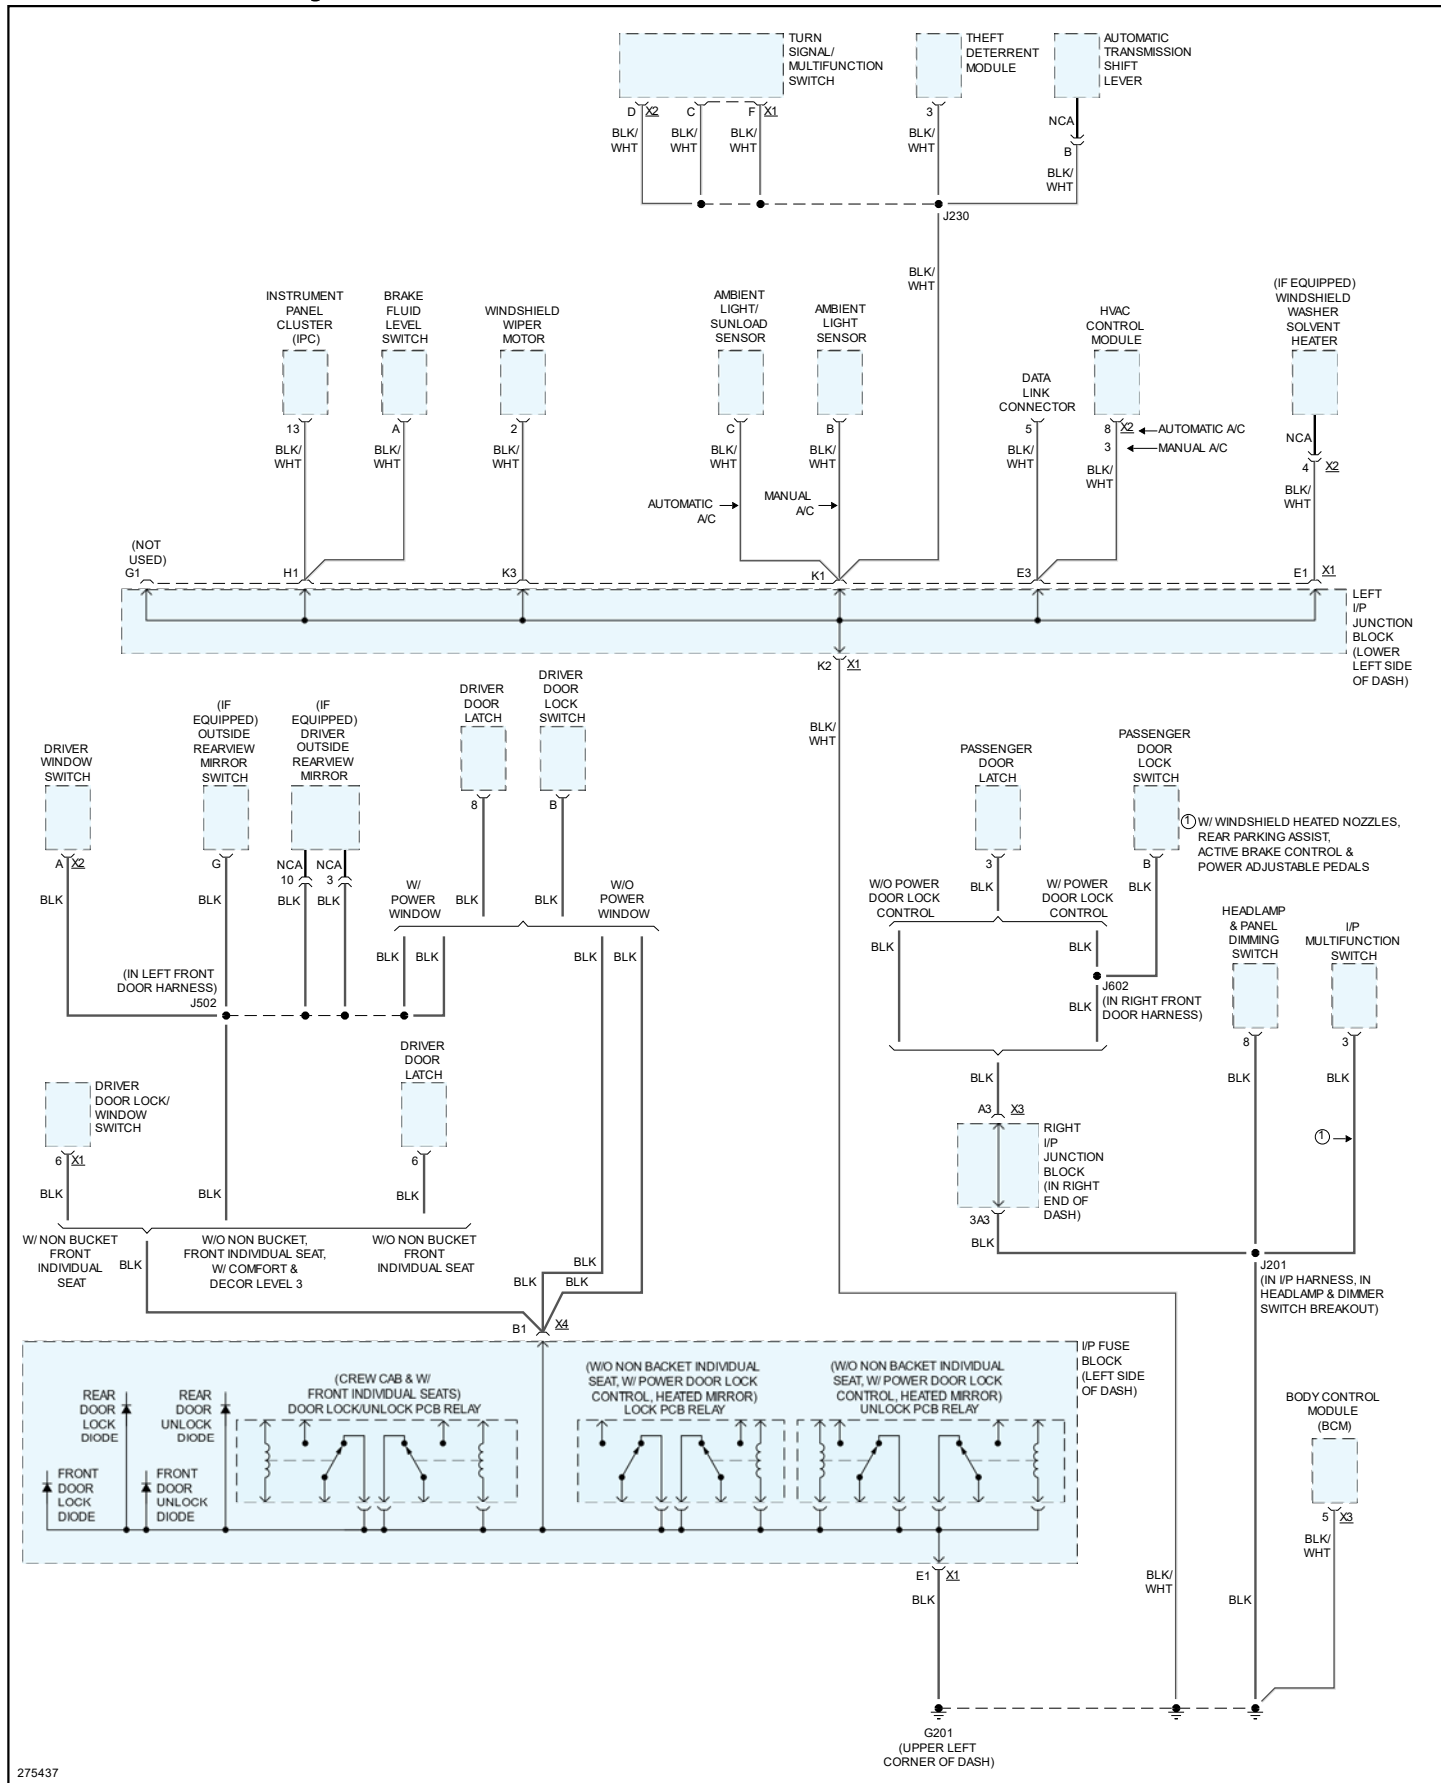

2008 Chevy Truck Silverado 1500 2WD V6-4.3L

Vehicle > Power and Ground Distribution > Diagrams > Electrical - Interactive Color (Non OE)

Ground Distribution - Page 1 of 6

2008 Chevy Truck Silverado 1500 2WD V6-4.3L

Vehicle > Power and Ground Distribution > Diagrams > Electrical - Interactive Color (Non OE)

Ground Distribution - Page 2 of 6

2008 Chevy Truck Silverado 1500 2WD V6-4.3L

Vehicle > Power and Ground Distribution > Diagrams > Electrical - Interactive Color (Non OE)

Ground Distribution - Page 3 of 6

2008 Chevy Truck Silverado 1500 2WD V6-4.3L

Vehicle > Power and Ground Distribution > Diagrams > Electrical - Interactive Color (Non OE)

Ground Distribution - Page 4 of 6

275437

2008 Chevy Truck Silverado 1500 2WD V6-4.3L

Vehicle > Power and Ground Distribution > Diagrams > Electrical - Interactive Color (Non OE)

Ground Distribution - Page 5 of 6

275438

2008 Chevy Truck Silverado 1500 2WD V6-4.3L