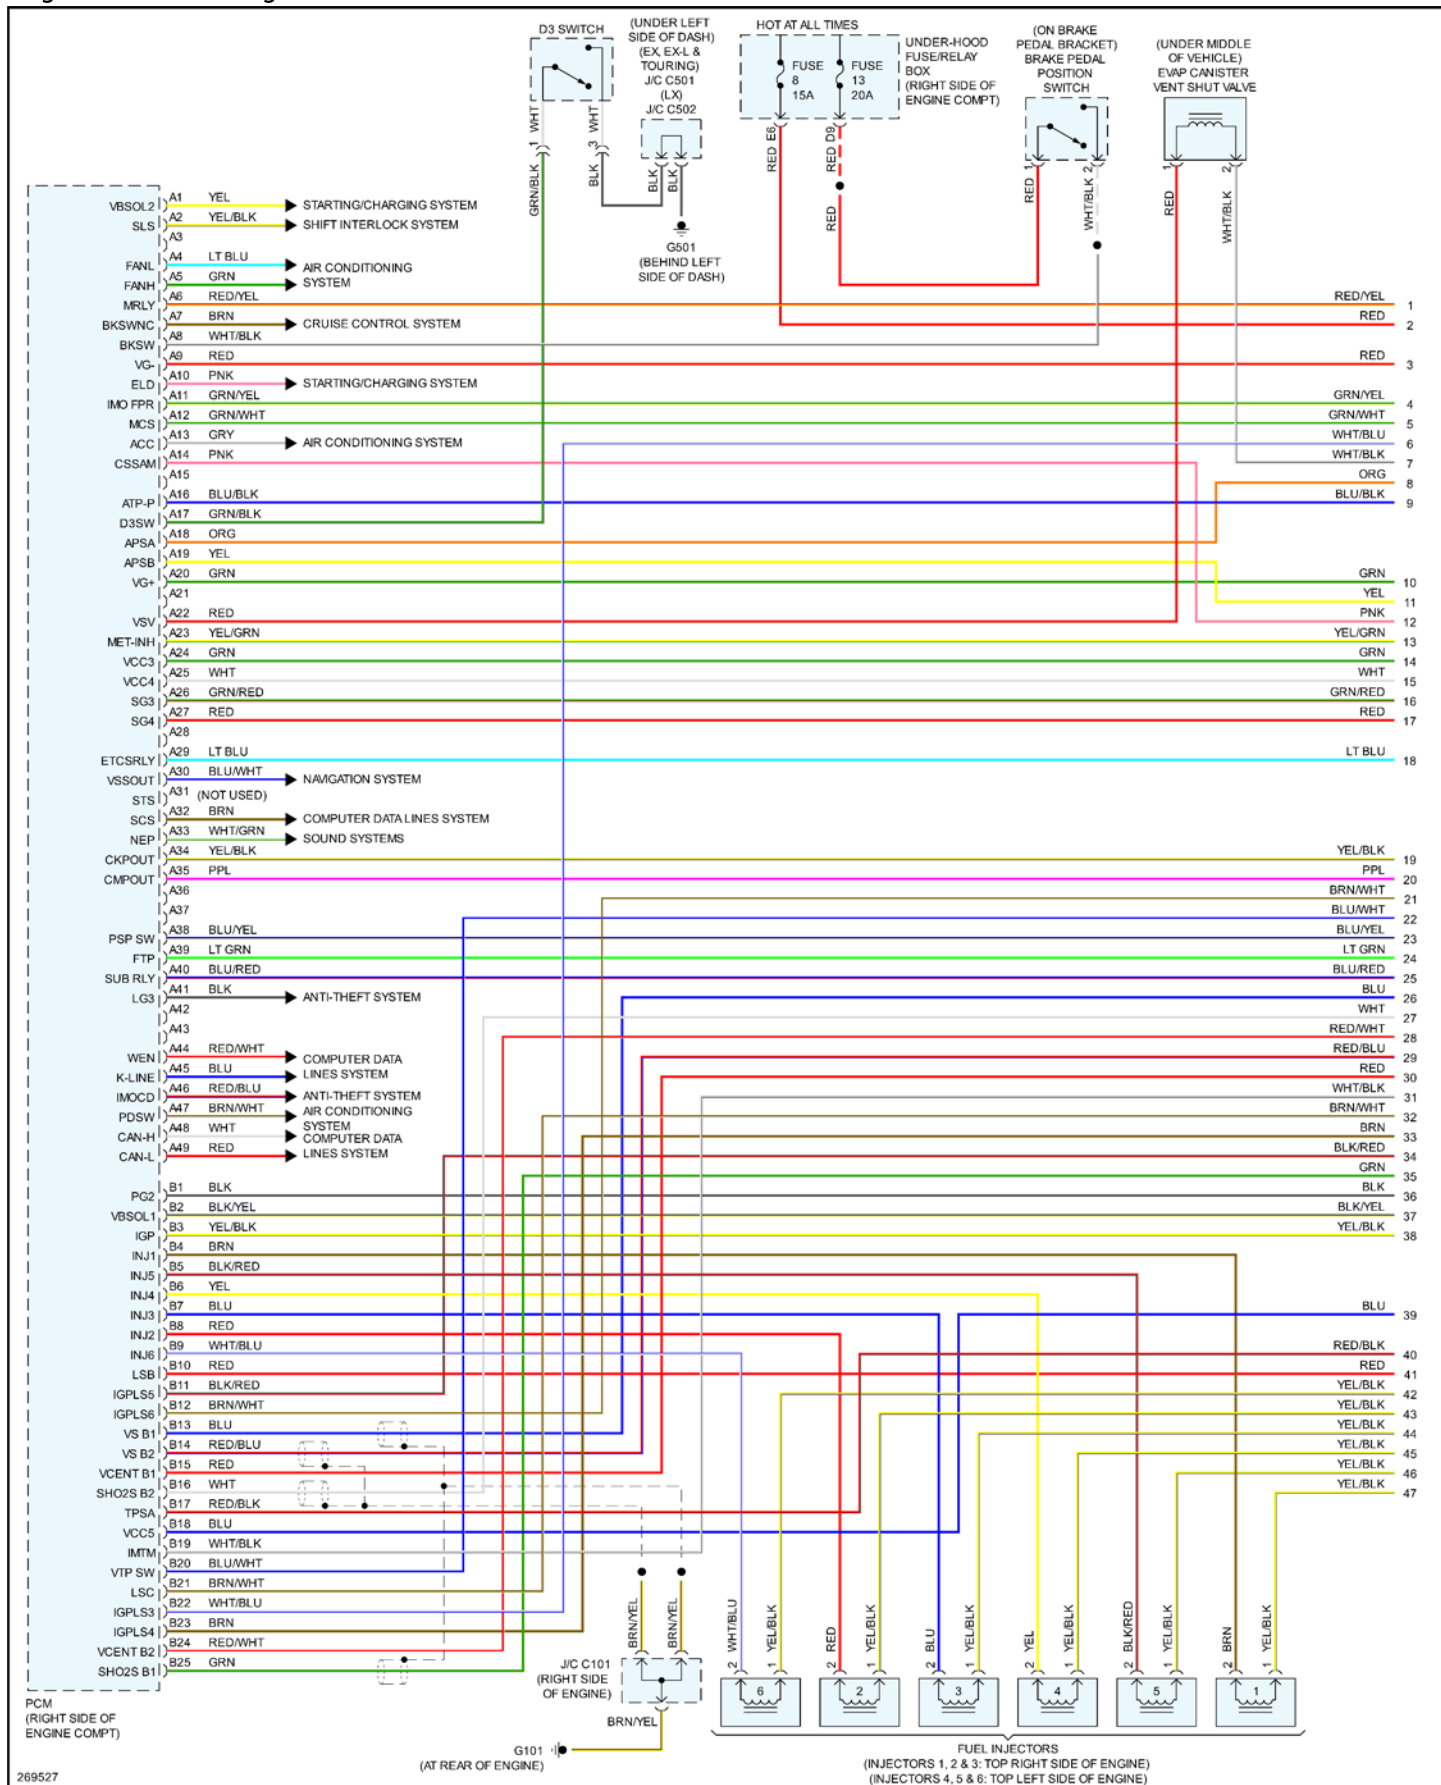

2007 Honda Truck Odyssey V6-3.5L

Vehicle > Powertrain Management > Diagrams > Electrical - Interactive Color (Non OE)

Engine Controls - Page 1 of 7

269527

2007 Honda Truck Odyssey V6-3.5L

Vehicle > Powertrain Management > Diagrams > Electrical - Interactive Color (Non OE)

Engine Controls - Page 2 of 7

269528

2007 Honda Truck Odyssey V6-3.5L

Vehicle > Powertrain Management > Diagrams > Electrical - Interactive Color (Non OE)

Engine Controls - Page 3 of 7

2007 Honda Truck Odyssey V6-3.5L

Vehicle > Powertrain Management > Diagrams > Electrical - Interactive Color (Non OE)

Engine Controls - Page 4 of 7

269530

2007 Honda Truck Odyssey V6-3.5L

Vehicle > Powertrain Management > Diagrams > Electrical - Interactive Color (Non OE)

Engine Controls - Page 5 of 7

2007 Honda Truck Odyssey V6-3.5L

Vehicle > Powertrain Management > Diagrams > Electrical - Interactive Color (Non OE)

Engine Controls - Page 6 of 7

2007 Honda Truck Odyssey V6-3.5L