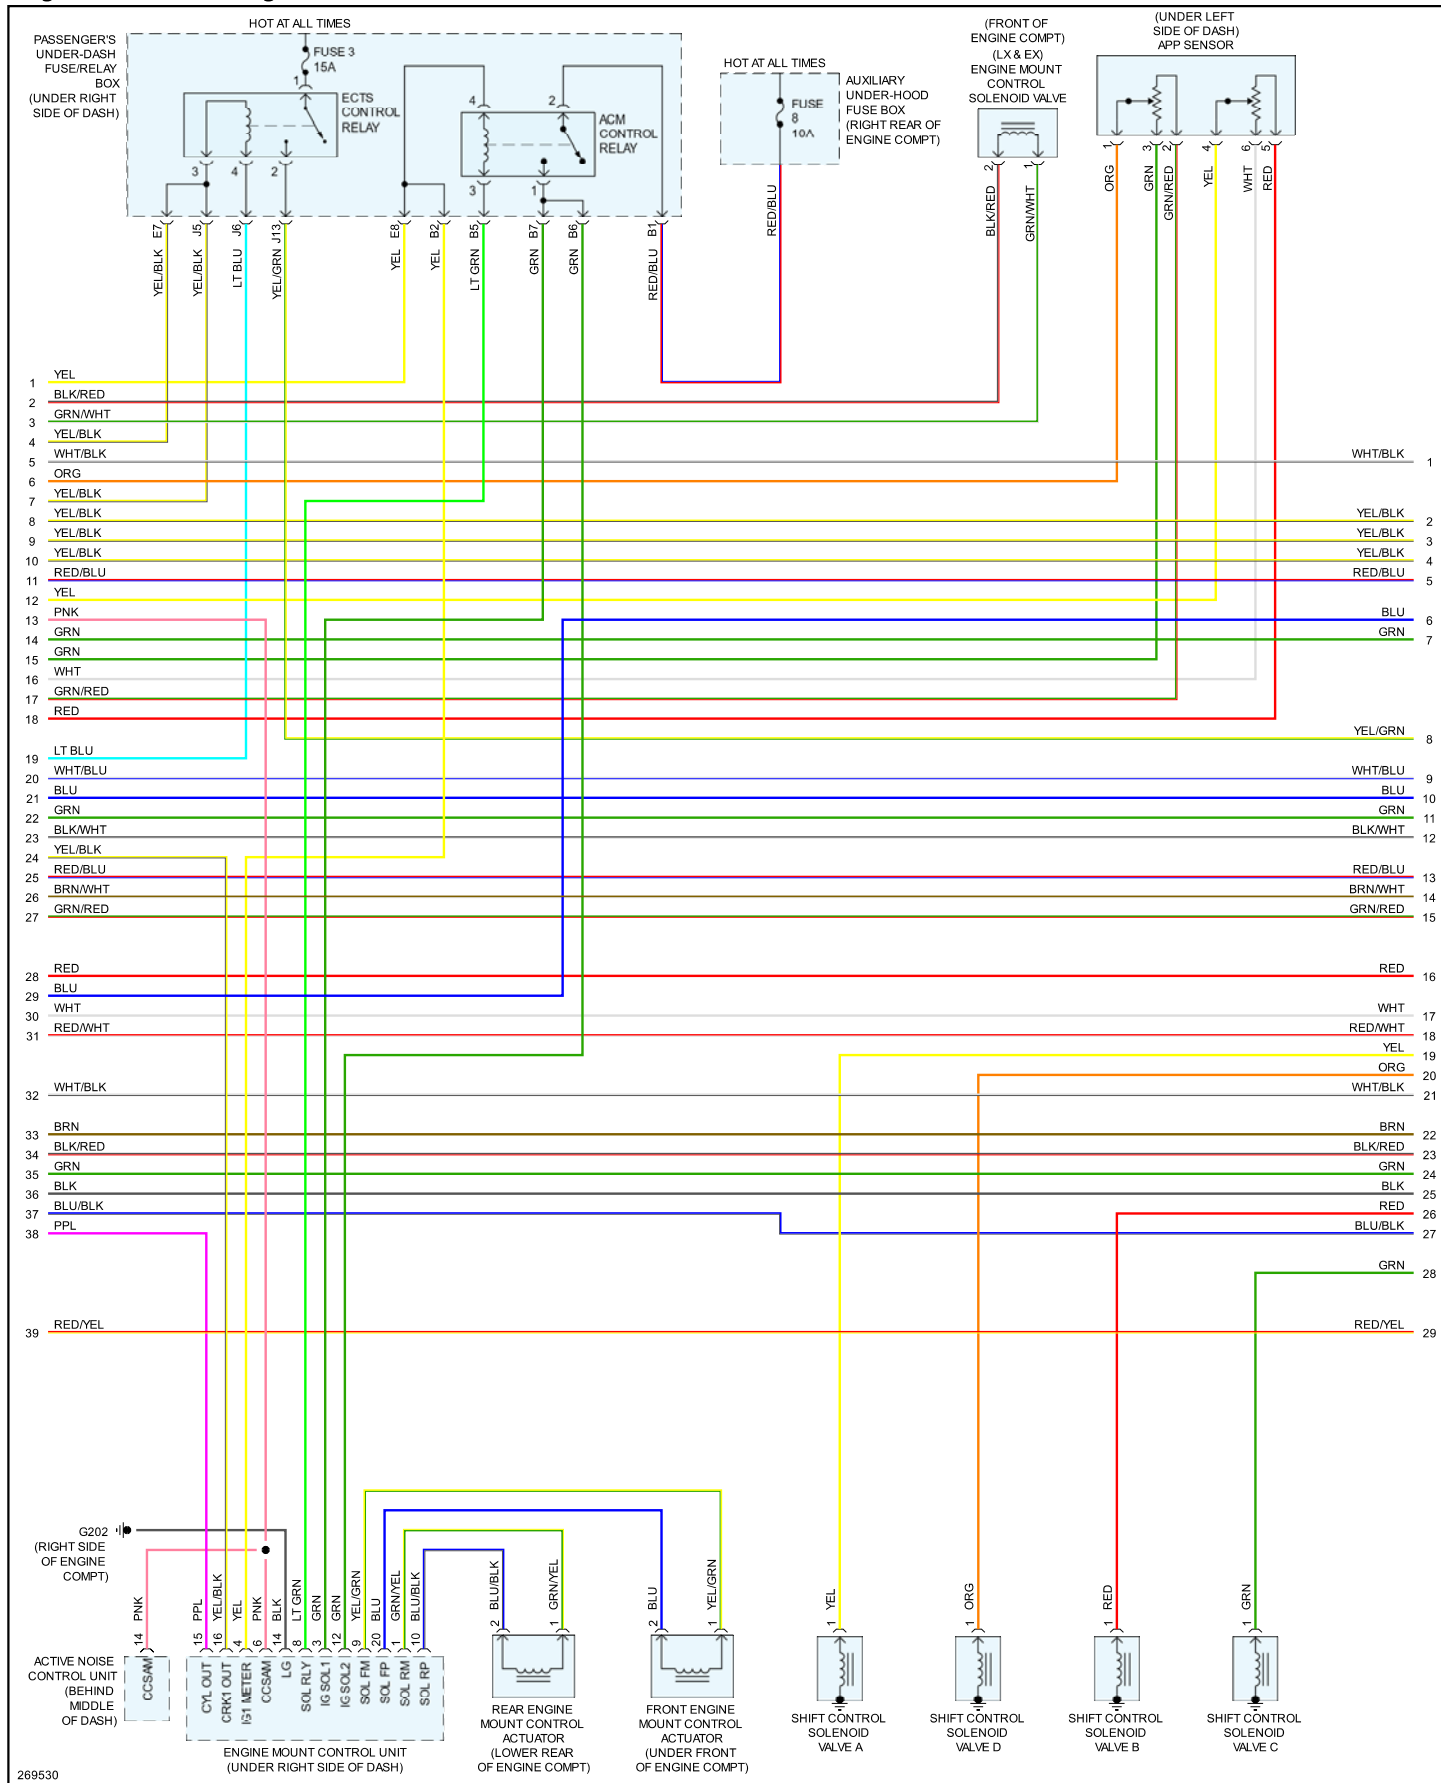

2007 Honda Truck Odyssey V6-3.5L

Vehicle > Powertrain Management > Diagrams > Electrical - Interactive Color (Non OE)

Engine Controls - Page 1 of 7

269527

2007 Honda Truck Odyssey V6-3.5L

Vehicle > Powertrain Management > Diagrams > Electrical - Interactive Color (Non OE)

Engine Controls - Page 2 of 7

269528

2007 Honda Truck Odyssey V6-3.5L

Vehicle > Powertrain Management > Diagrams > Electrical - Interactive Color (Non OE)

Engine Controls - Page 3 of 7

2007 Honda Truck Odyssey V6-3.5L

Vehicle > Powertrain Management > Diagrams > Electrical - Interactive Color (Non OE)

Engine Controls - Page 4 of 7

269530

2007 Honda Truck Odyssey V6-3.5L

Vehicle > Powertrain Management > Diagrams > Electrical - Interactive Color (Non OE)

Engine Controls - Page 5 of 7

2007 Honda Truck Odyssey V6-3.5L

Vehicle > Powertrain Management > Diagrams > Electrical - Interactive Color (Non OE)

Engine Controls - Page 6 of 7

2007 Honda Truck Odyssey V6-3.5L