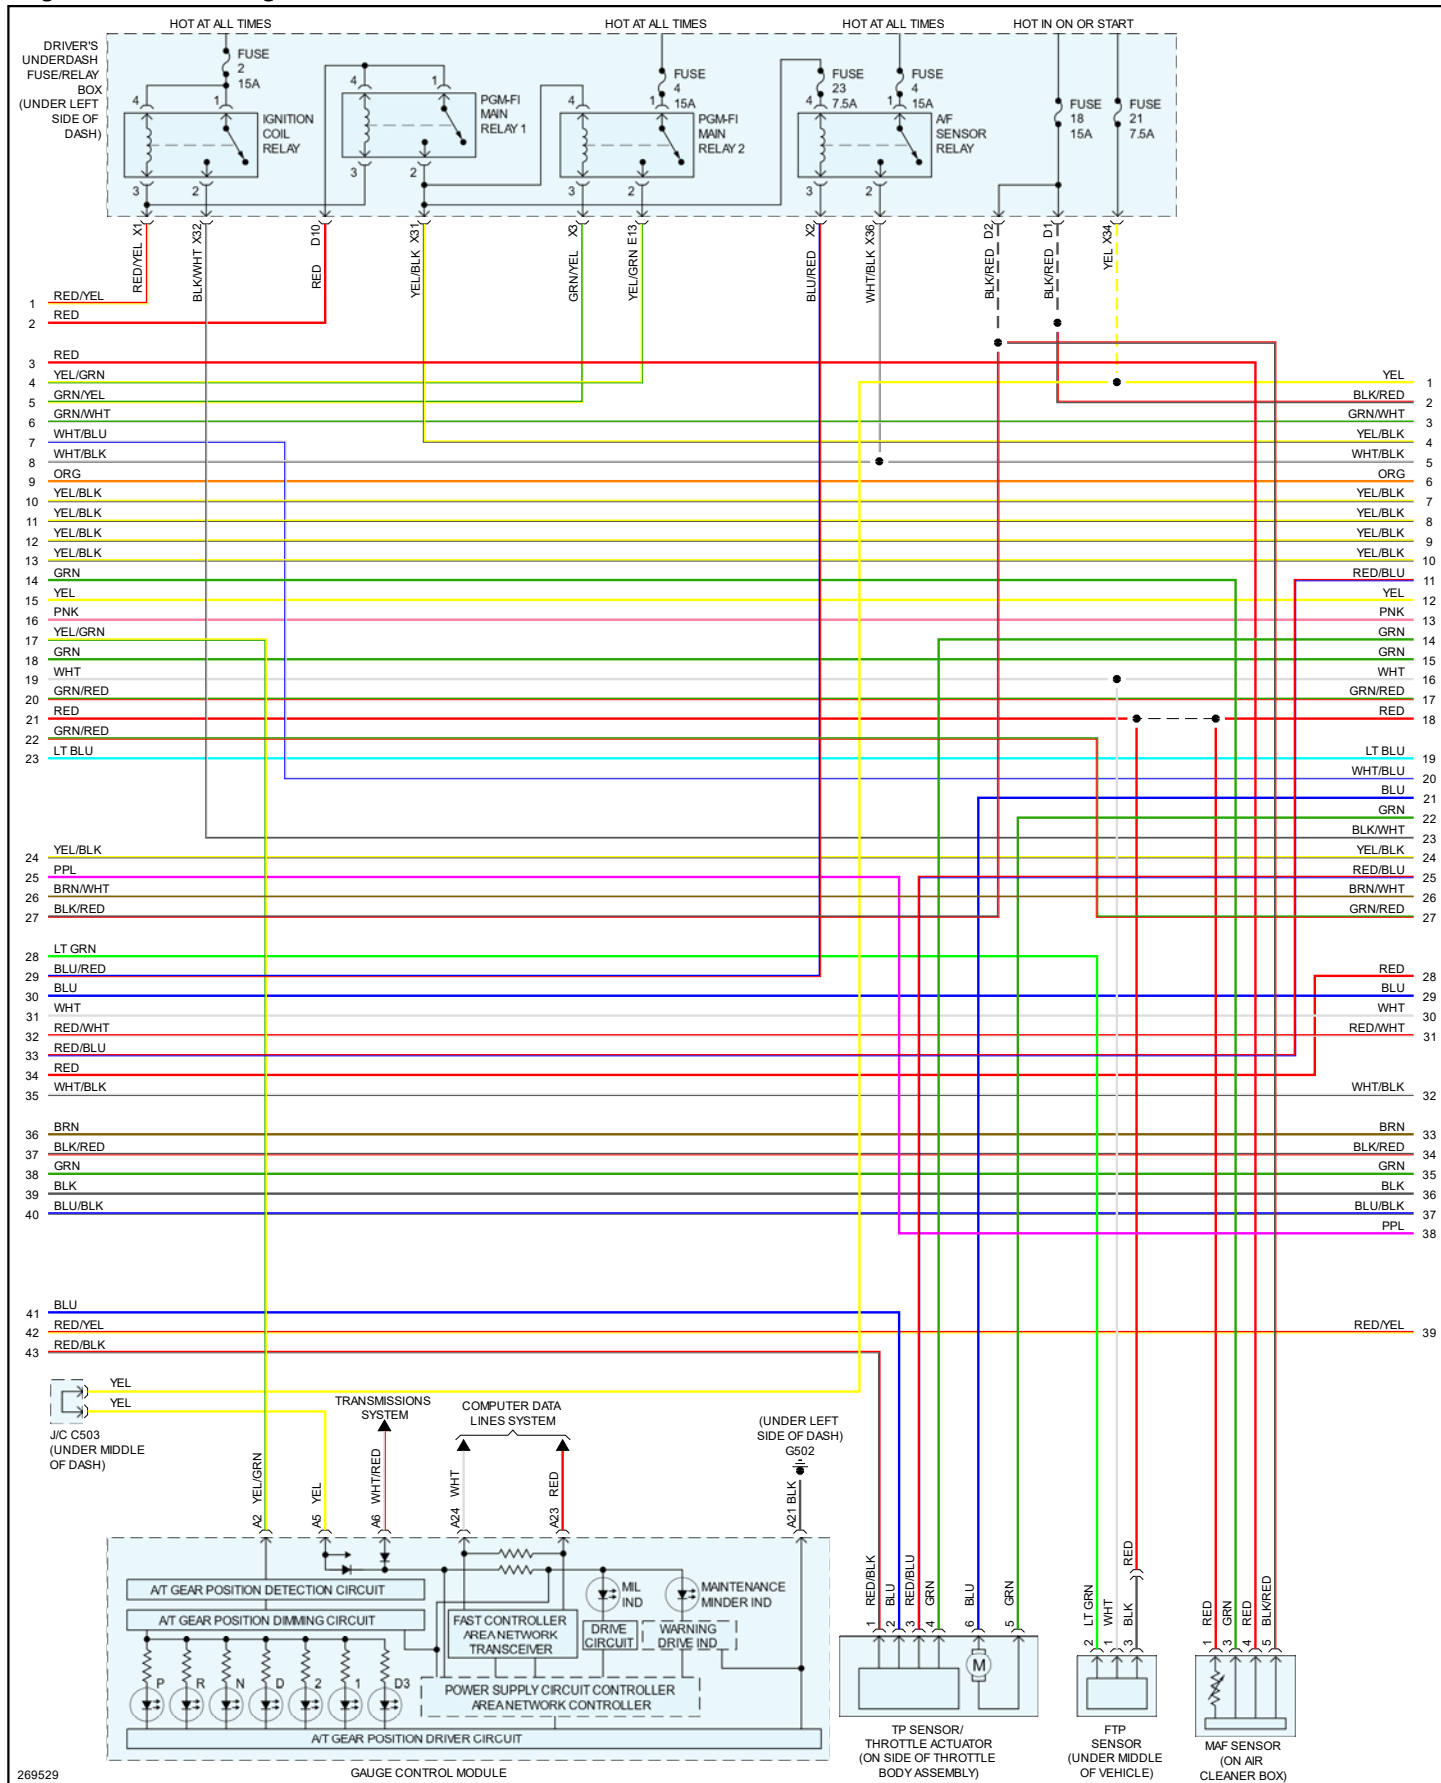

2007 Honda Truck Odyssey V6-3.5L

Vehicle > Powertrain Management > Diagrams > Electrical - Interactive Color (Non OE)

Engine Controls - Page 1 of 7

269527

2007 Honda Truck Odyssey V6-3.5L

Vehicle > Powertrain Management > Diagrams > Electrical - Interactive Color (Non OE)

Engine Controls - Page 2 of 7

269528

2007 Honda Truck Odyssey V6-3.5L

Vehicle > Powertrain Management > Diagrams > Electrical - Interactive Color (Non OE)

Engine Controls - Page 3 of 7

2007 Honda Truck Odyssey V6-3.5L

Vehicle > Powertrain Management > Diagrams > Electrical - Interactive Color (Non OE)

Engine Controls - Page 4 of 7

269530

2007 Honda Truck Odyssey V6-3.5L

Vehicle > Powertrain Management > Diagrams > Electrical - Interactive Color (Non OE)

Engine Controls - Page 5 of 7

2007 Honda Truck Odyssey V6-3.5L

Vehicle > Powertrain Management > Diagrams > Electrical - Interactive Color (Non OE)

Engine Controls - Page 6 of 7

2007 Honda Truck Odyssey V6-3.5L