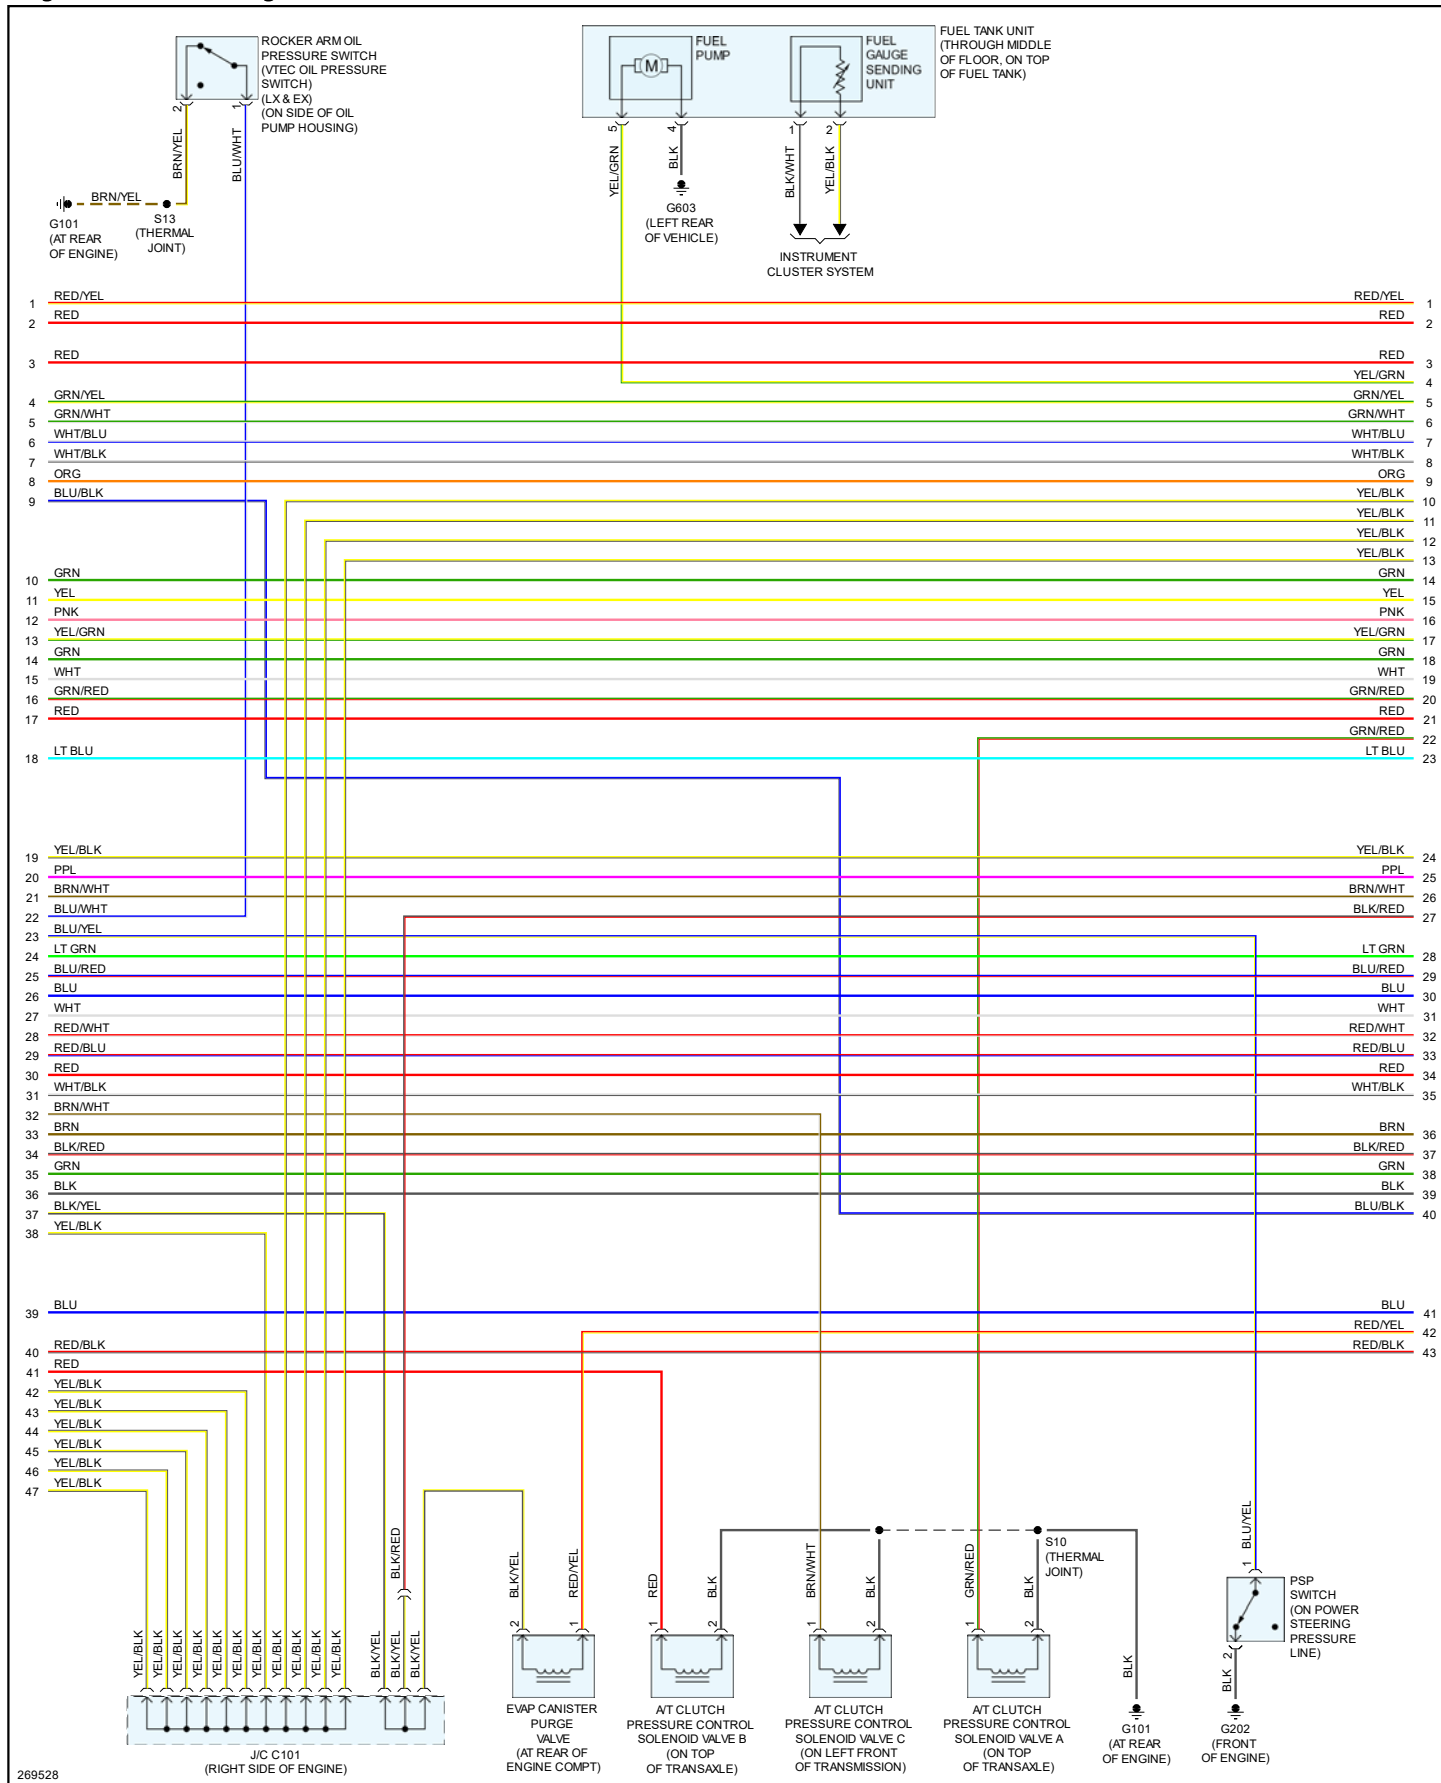

2007 Honda Truck Odyssey V6-3.5L

Vehicle > Powertrain Management > Diagrams > Electrical - Interactive Color (Non OE)

Engine Controls - Page 1 of 7

269527

2007 Honda Truck Odyssey V6-3.5L

Vehicle > Powertrain Management > Diagrams > Electrical - Interactive Color (Non OE)

Engine Controls - Page 2 of 7

269528

2007 Honda Truck Odyssey V6-3.5L

Vehicle > Powertrain Management > Diagrams > Electrical - Interactive Color (Non OE)

Engine Controls - Page 3 of 7

2007 Honda Truck Odyssey V6-3.5L

Vehicle > Powertrain Management > Diagrams > Electrical - Interactive Color (Non OE)

Engine Controls - Page 4 of 7

269530

2007 Honda Truck Odyssey V6-3.5L

Vehicle > Powertrain Management > Diagrams > Electrical - Interactive Color (Non OE)

Engine Controls - Page 5 of 7

2007 Honda Truck Odyssey V6-3.5L

Vehicle > Powertrain Management > Diagrams > Electrical - Interactive Color (Non OE)

Engine Controls - Page 6 of 7

2007 Honda Truck Odyssey V6-3.5L