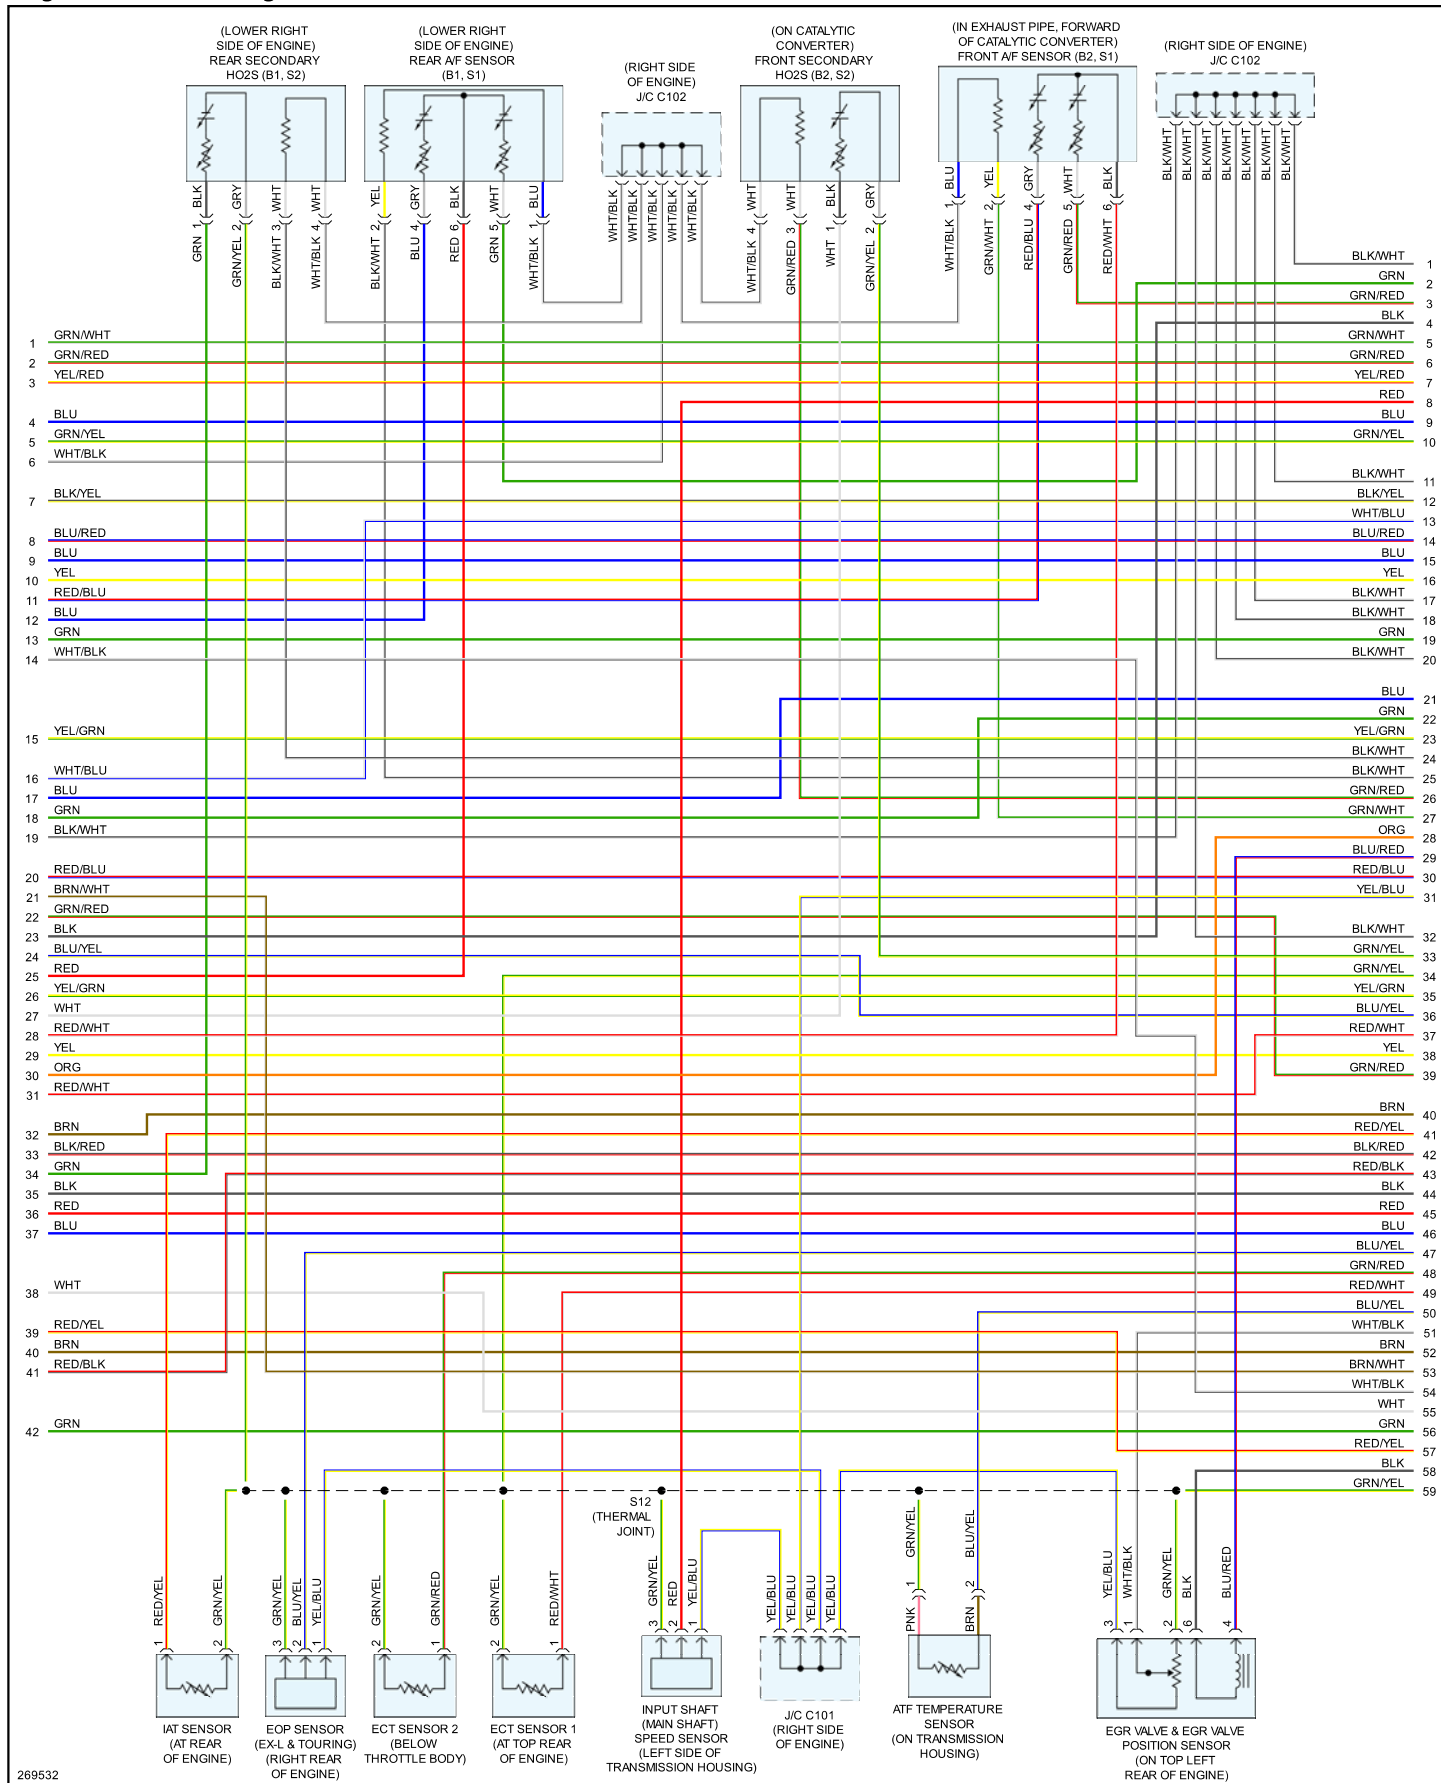

2007 Honda Truck Odyssey V6-3.5L

Vehicle > Powertrain Management > Diagrams > Electrical - Interactive Color (Non OE)

Engine Controls - Page 1 of 7

269527

2007 Honda Truck Odyssey V6-3.5L

Vehicle > Powertrain Management > Diagrams > Electrical - Interactive Color (Non OE)

Engine Controls - Page 2 of 7

269528

2007 Honda Truck Odyssey V6-3.5L

Vehicle > Powertrain Management > Diagrams > Electrical - Interactive Color (Non OE)

Engine Controls - Page 3 of 7

2007 Honda Truck Odyssey V6-3.5L

Vehicle > Powertrain Management > Diagrams > Electrical - Interactive Color (Non OE)

Engine Controls - Page 4 of 7

269530

2007 Honda Truck Odyssey V6-3.5L

Vehicle > Powertrain Management > Diagrams > Electrical - Interactive Color (Non OE)

Engine Controls - Page 5 of 7

2007 Honda Truck Odyssey V6-3.5L

Vehicle > Powertrain Management > Diagrams > Electrical - Interactive Color (Non OE)

Engine Controls - Page 6 of 7

2007 Honda Truck Odyssey V6-3.5L