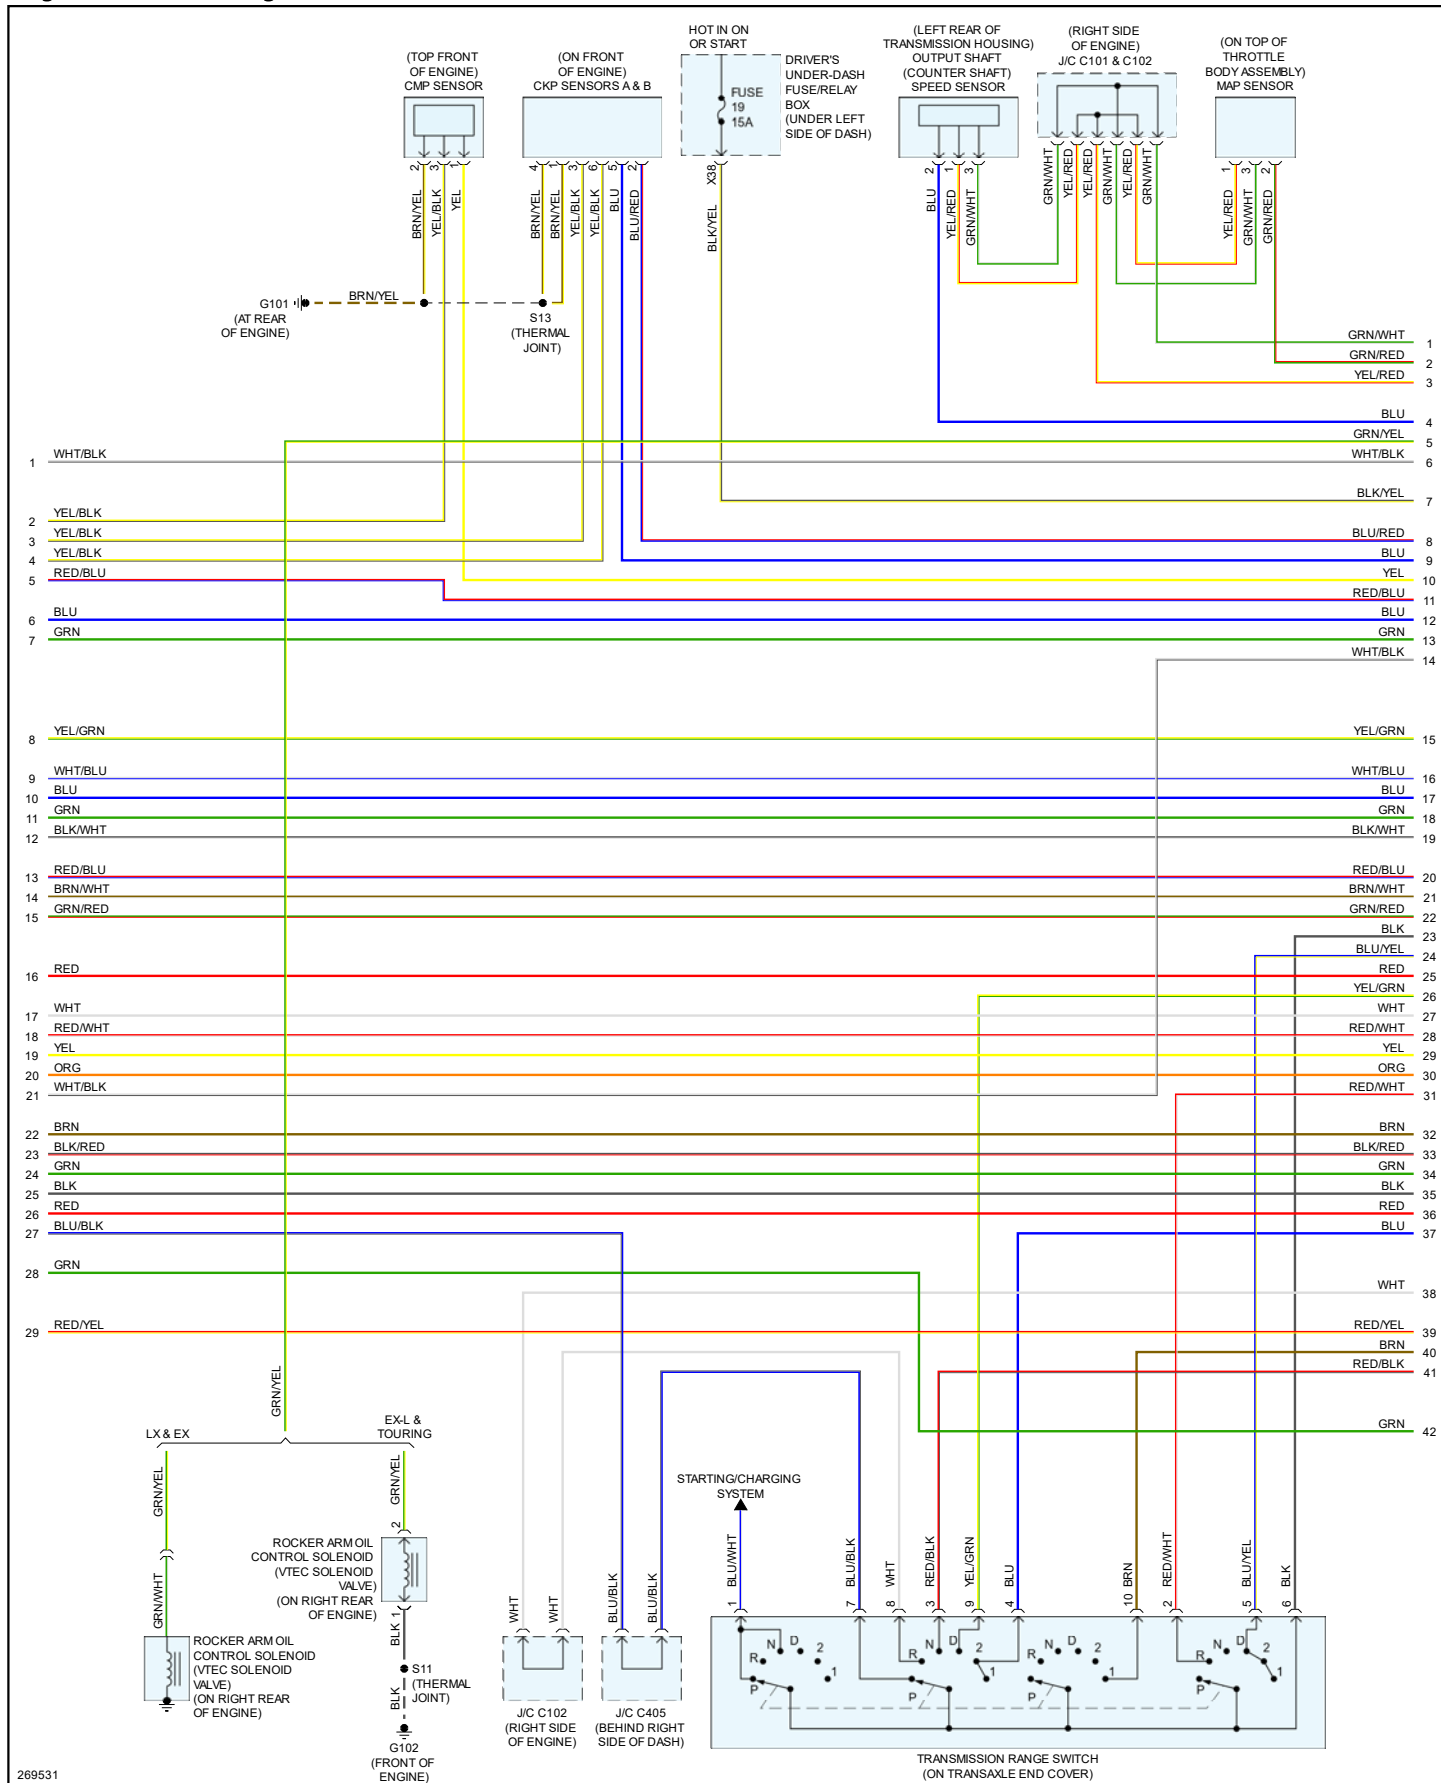

2007 Honda Truck Odyssey V6-3.5L

Vehicle > Powertrain Management > Diagrams > Electrical - Interactive Color (Non OE)

Engine Controls - Page 1 of 7

269527

2007 Honda Truck Odyssey V6-3.5L

Vehicle > Powertrain Management > Diagrams > Electrical - Interactive Color (Non OE)

Engine Controls - Page 2 of 7

269528

2007 Honda Truck Odyssey V6-3.5L

Vehicle > Powertrain Management > Diagrams > Electrical - Interactive Color (Non OE)

Engine Controls - Page 3 of 7

2007 Honda Truck Odyssey V6-3.5L

Vehicle > Powertrain Management > Diagrams > Electrical - Interactive Color (Non OE)

Engine Controls - Page 4 of 7

269530

2007 Honda Truck Odyssey V6-3.5L

Vehicle > Powertrain Management > Diagrams > Electrical - Interactive Color (Non OE)

Engine Controls - Page 5 of 7

2007 Honda Truck Odyssey V6-3.5L

Vehicle > Powertrain Management > Diagrams > Electrical - Interactive Color (Non OE)

Engine Controls - Page 6 of 7

2007 Honda Truck Odyssey V6-3.5L