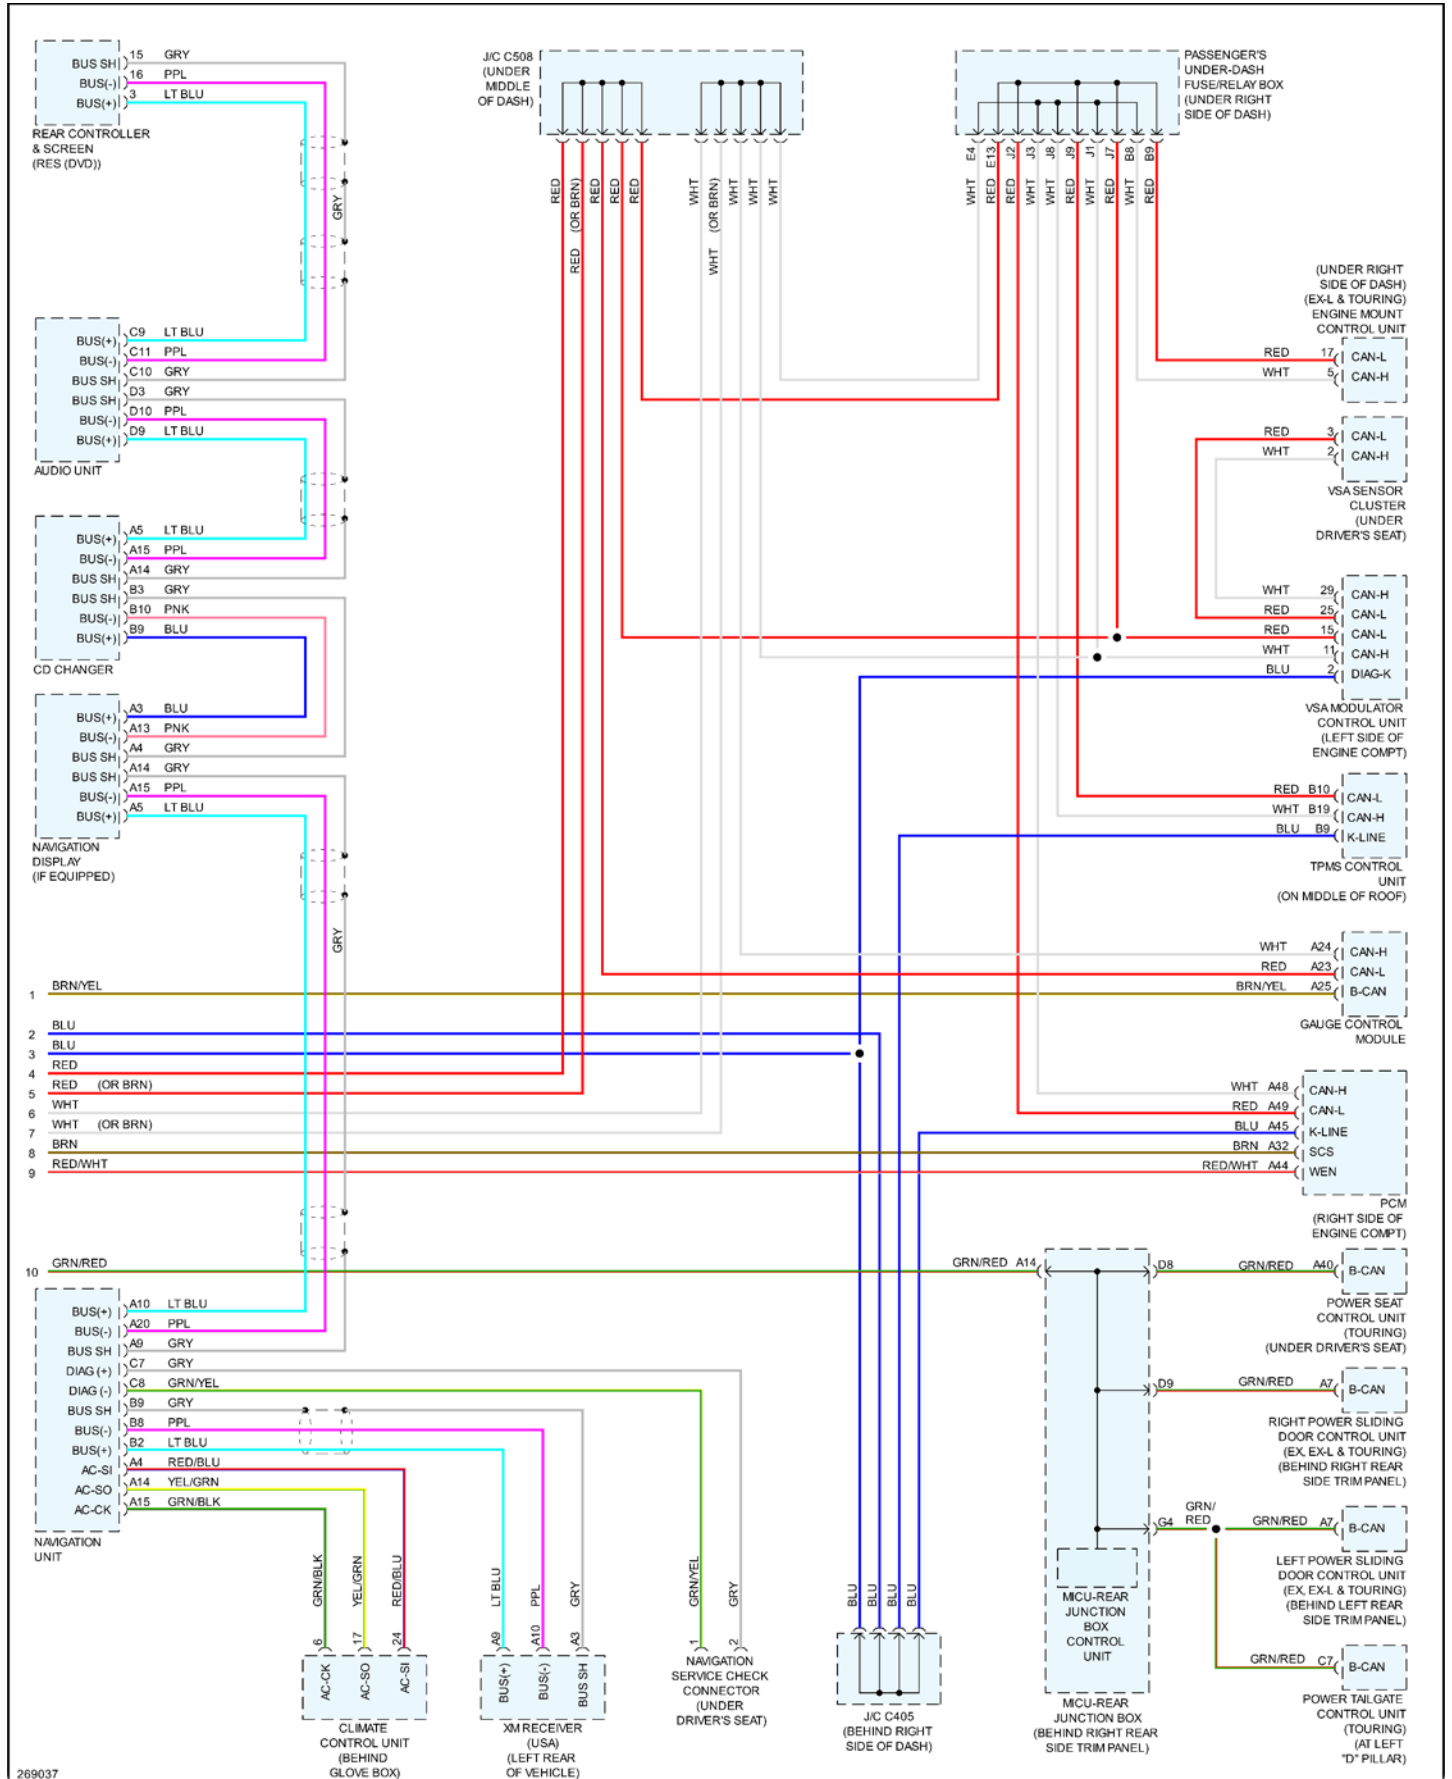

2007 Honda Truck Odyssey V6-3.5L

Vehicle > Powertrain Management > Computers and Control Systems > Information Bus > Diagrams > Electrical - In Computer Data Lines - Page 1 of 2

269036

2007 Honda Truck Odyssey V6-3.5L

Vehicle > Powertrain Management > Computers and Control Systems > Information Bus > Diagrams > Electrical - In Computer Data Lines - Page 2 of 2

269037