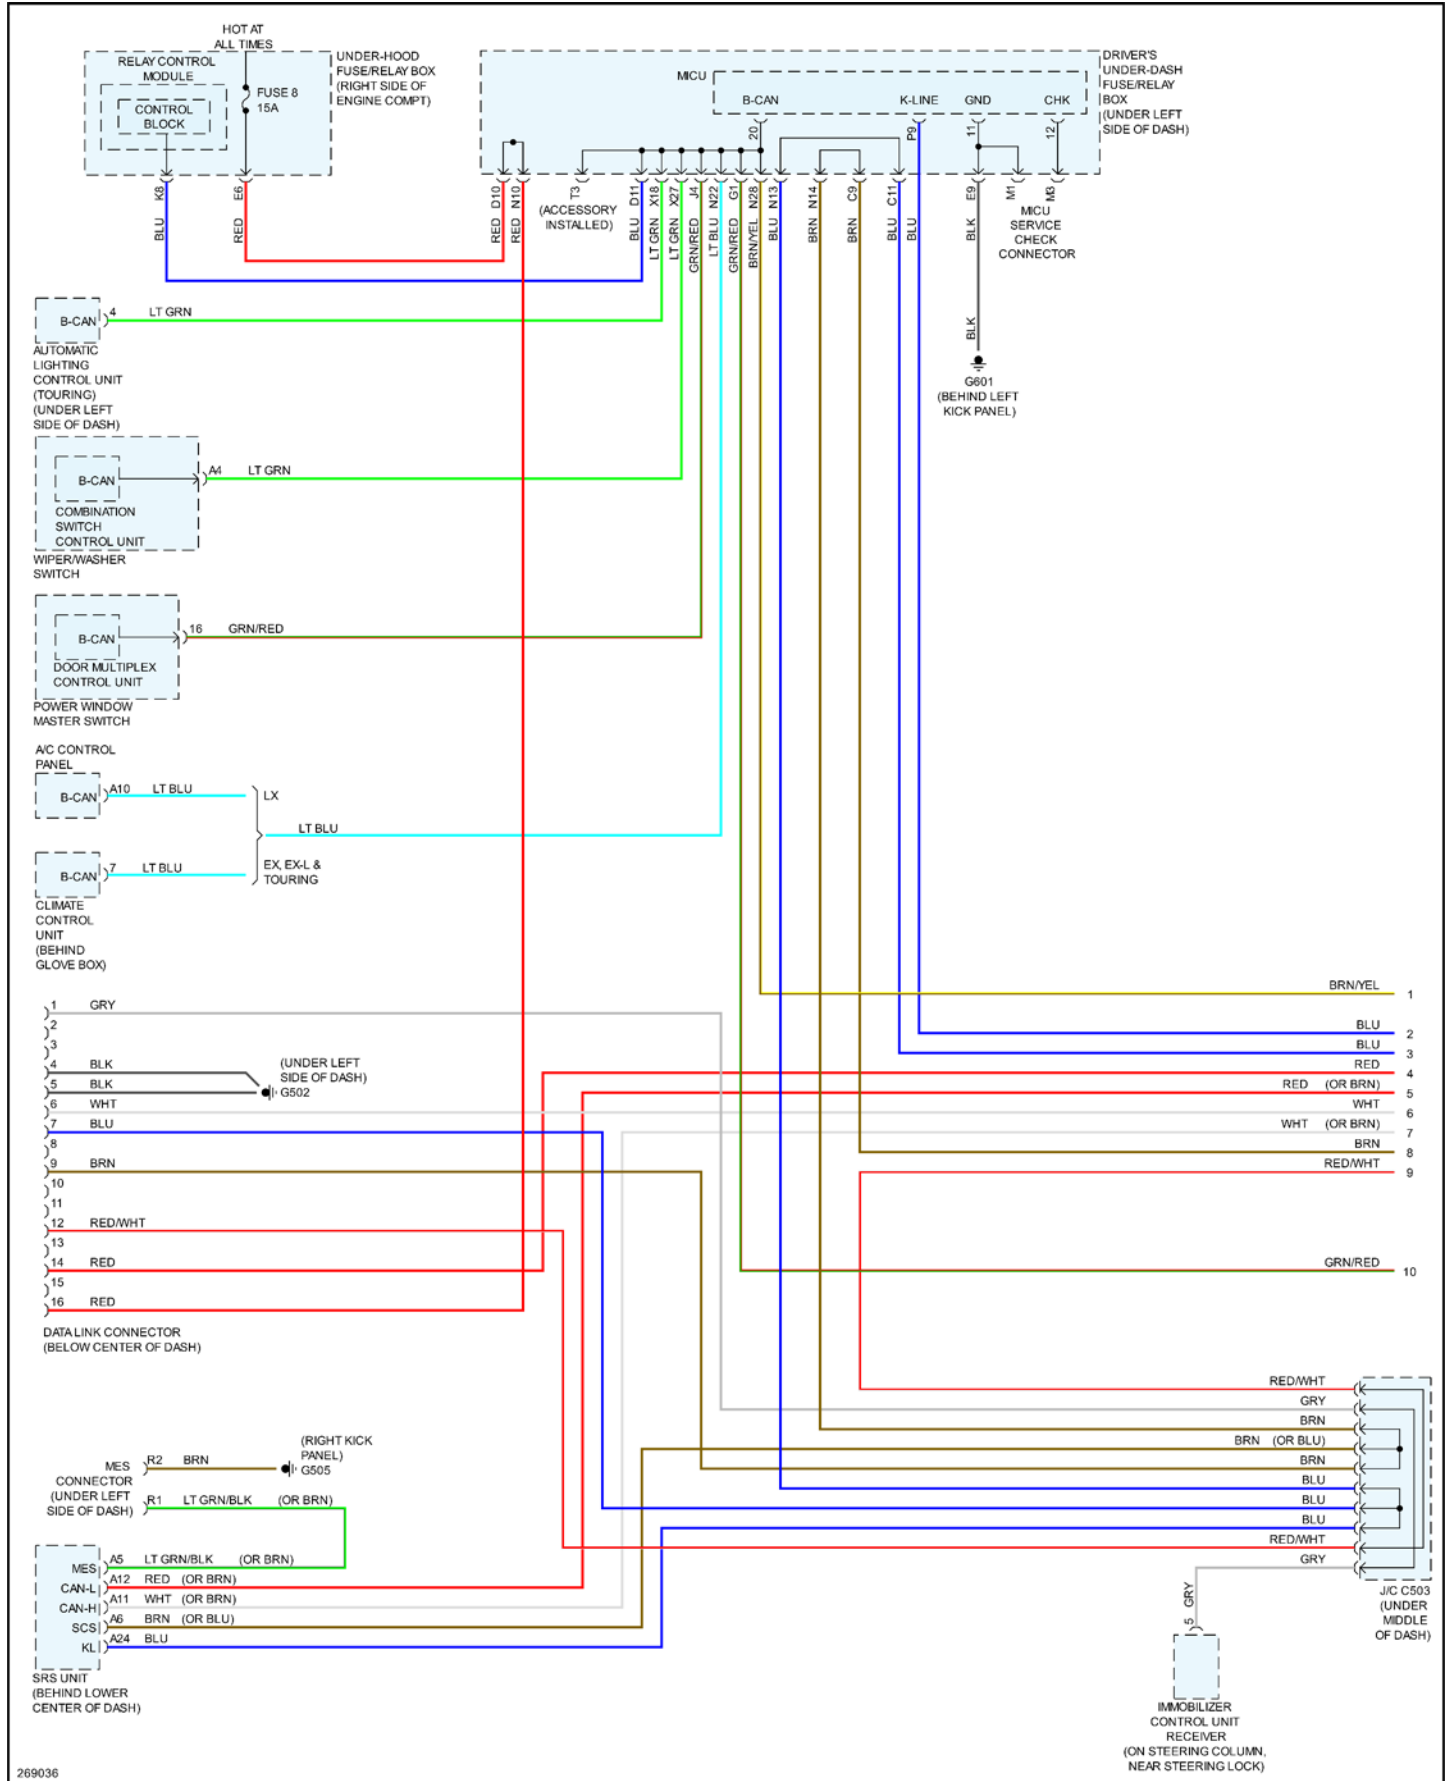

2007 Honda Truck Odyssey V6-3.5L

Vehicle > Powertrain Management > Computers and Control Systems > Information Bus > Diagrams > Electrical - In Computer Data Lines - Page 1 of 2

269036

2007 Honda Truck Odyssey V6-3.5L

Vehicle > Powertrain Management > Computers and Control Systems > Information Bus > Diagrams > Electrical - In Computer Data Lines - Page 2 of 2

269037