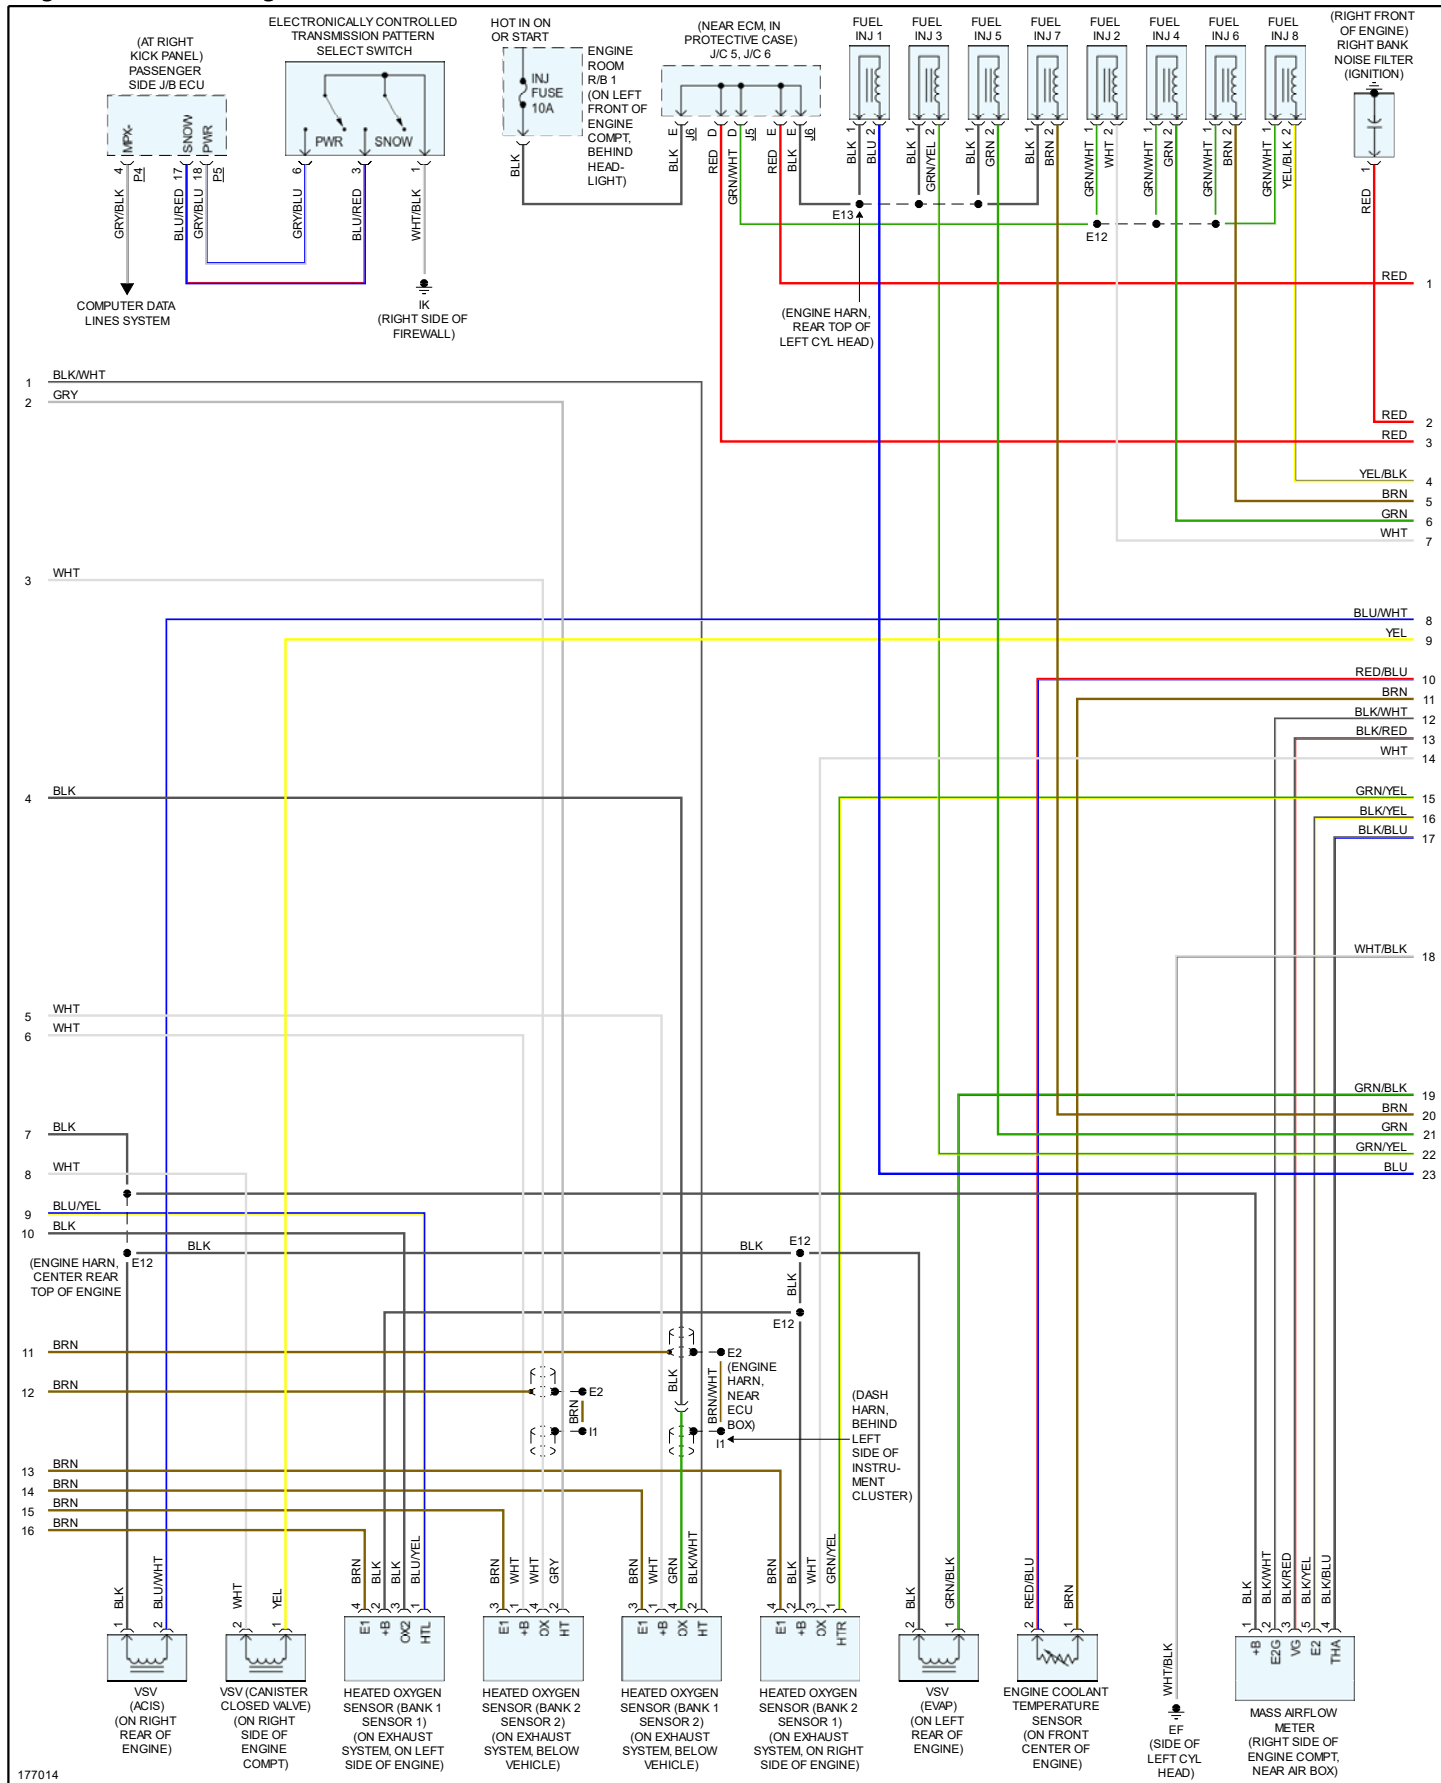

Vehicle > Powertrain Management > Diagrams > Electrical - Interactive Color (Non OE)

Engine Controls - Page 4 of 6

2003 Lexus LS 430 V8-4.3L (3UZ-FE)

Vehicle > Powertrain Management > Diagrams > Electrical - Interactive Color (Non OE)

Engine Controls - Page 5 of 6

2003 Lexus LS 430 V8-4.3L (3UZ-FE)

Vehicle > Powertrain Management > Diagrams > Electrical - Interactive Color (Non OE)

Engine Controls - Page 6 of 6