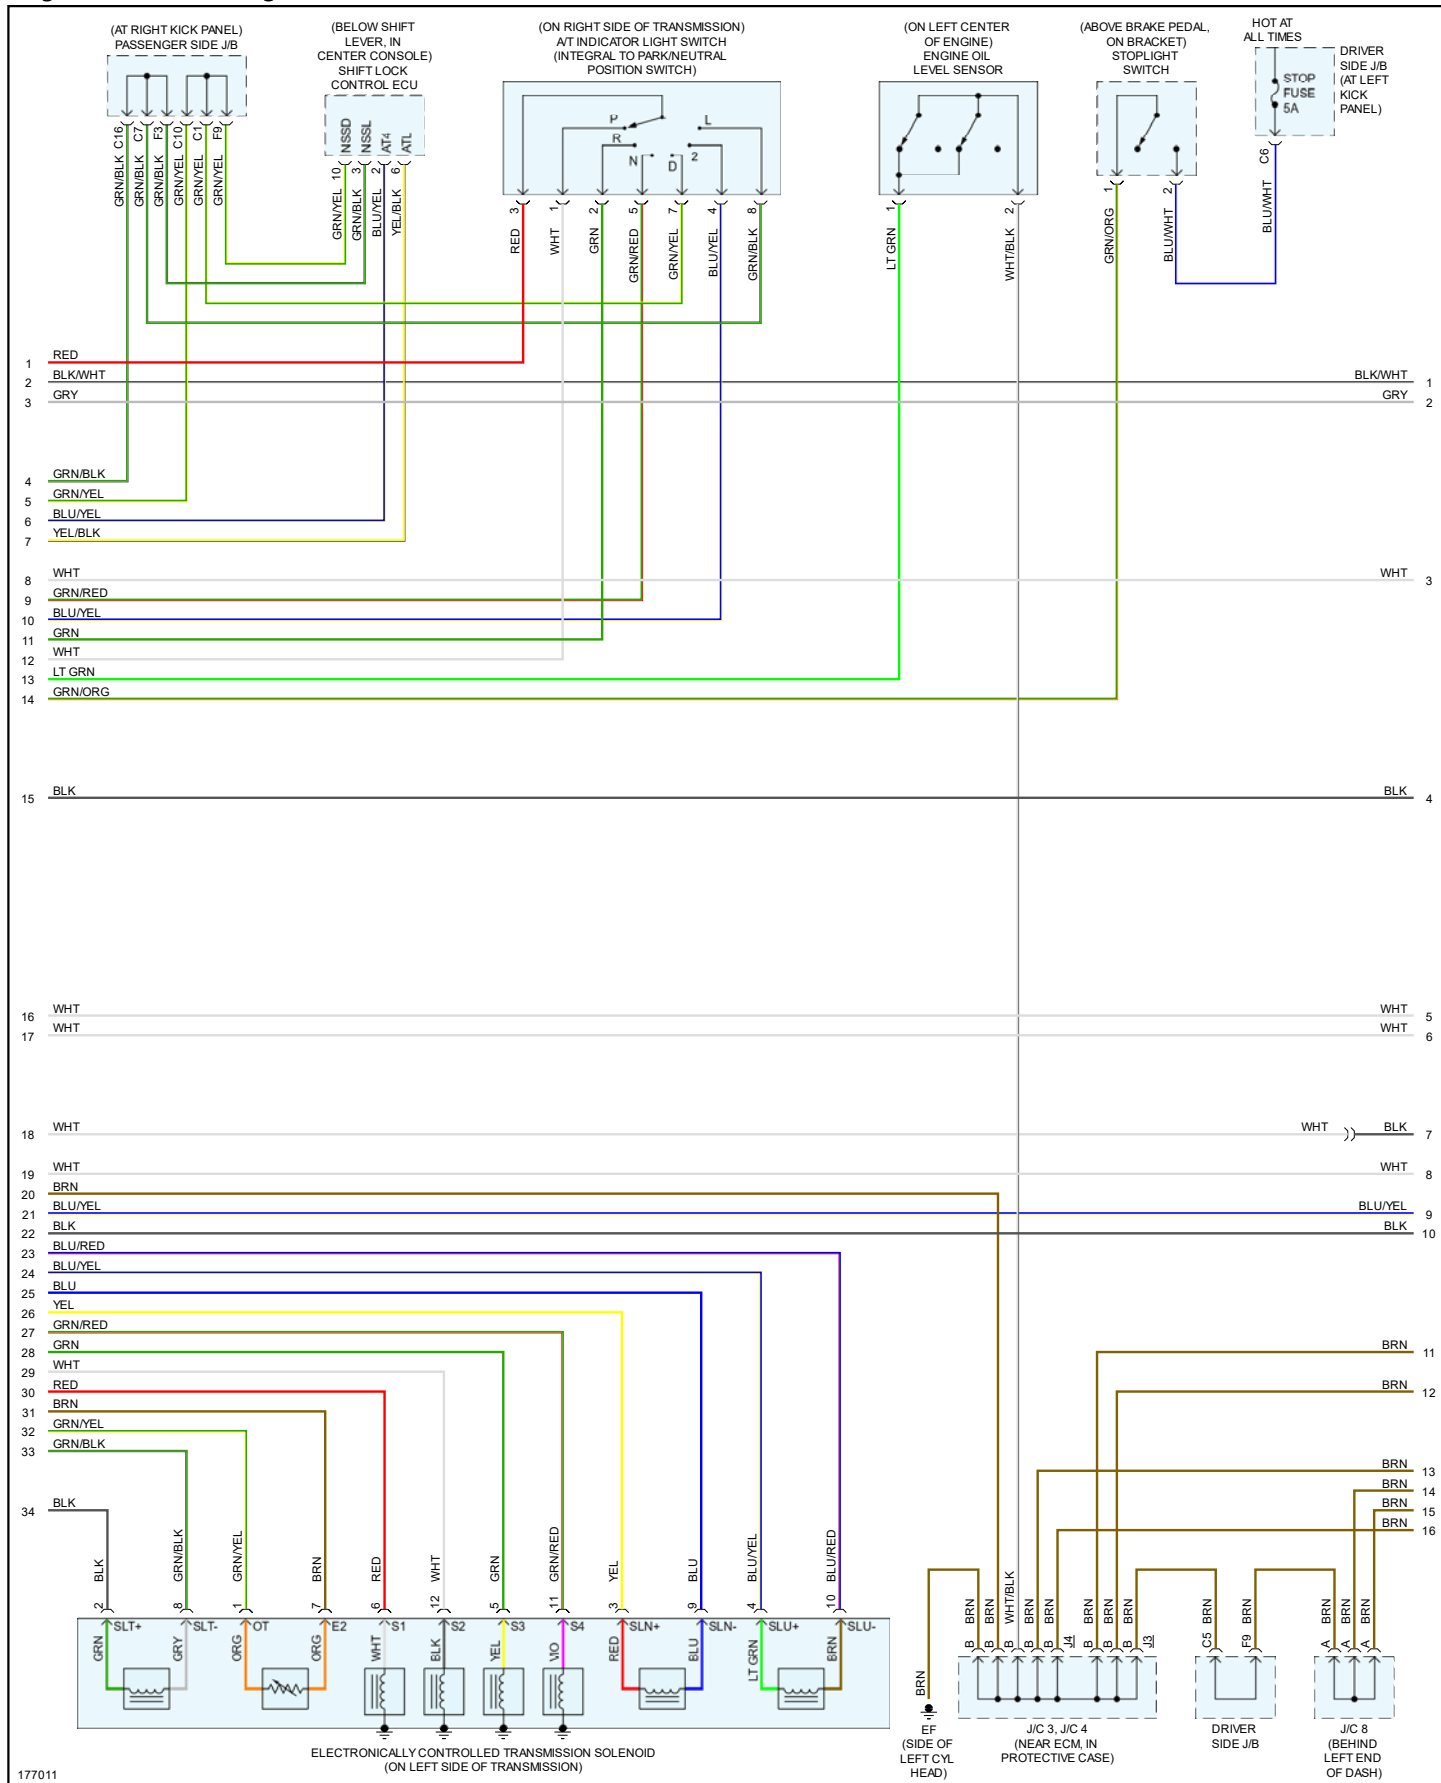

Engine Controls - Page 2 of 6

177009

2003 Lexus LS 430 V8-4.3L (3UZ-FE)

Vehicle > Powertrain Management > Diagrams > Electrical - Interactive Color (Non OE)

Engine Controls - Page 3 of 6

2003 Lexus LS 430 V8-4.3L (3UZ-FE)

Vehicle > Powertrain Management > Diagrams > Electrical - Interactive Color (Non OE)

Engine Controls - Page 4 of 6

2003 Lexus LS 430 V8-4.3L (3UZ-FE)

Vehicle > Powertrain Management > Diagrams > Electrical - Interactive Color (Non OE)

Engine Controls - Page 5 of 6

2003 Lexus LS 430 V8-4.3L (3UZ-FE)

Vehicle > Powertrain Management > Diagrams > Electrical - Interactive Color (Non OE)

Engine Controls - Page 6 of 6