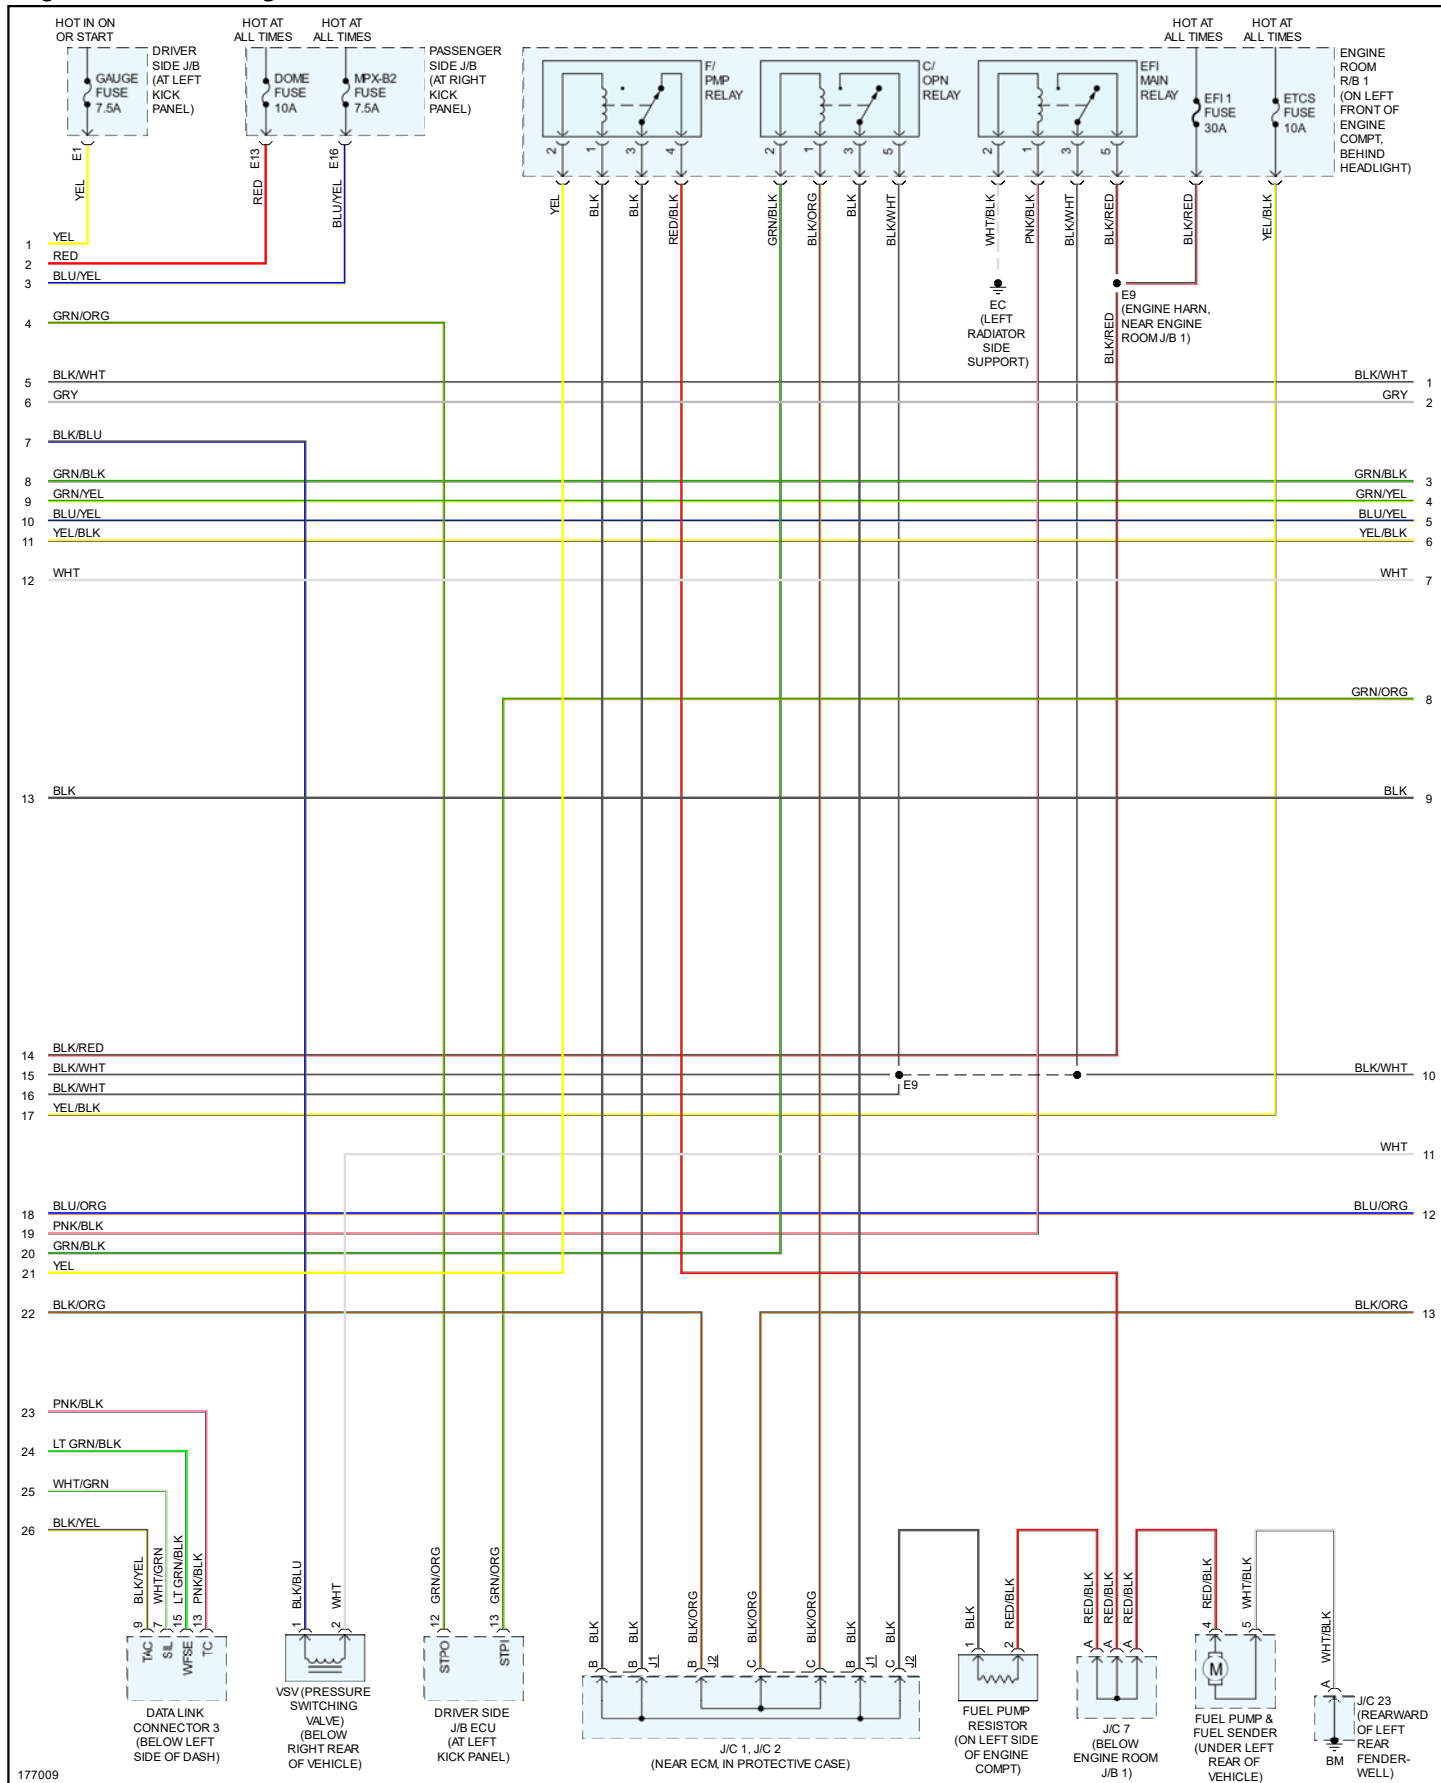

2003 Lexus LS 430 V8-4.3L (3UZ-FE)

Vehicle > Powertrain Management > Diagrams > Electrical - Interactive Color (Non OE)

Engine Controls - Page 1 of 6

2003 Lexus LS 430 V8-4.3L (3UZ-FE)

Vehicle > Powertrain Management > Diagrams > Electrical - Interactive Color (Non OE)

Engine Controls - Page 2 of 6

177009

2003 Lexus LS 430 V8-4.3L (3UZ-FE)

Vehicle > Powertrain Management > Diagrams > Electrical - Interactive Color (Non OE)

Engine Controls - Page 3 of 6

2003 Lexus LS 430 V8-4.3L (3UZ-FE)

Vehicle > Powertrain Management > Diagrams > Electrical - Interactive Color (Non OE)

Engine Controls - Page 4 of 6

2003 Lexus LS 430 V8-4.3L (3UZ-FE)

Vehicle > Powertrain Management > Diagrams > Electrical - Interactive Color (Non OE)

Engine Controls - Page 5 of 6

2003 Lexus LS 430 V8-4.3L (3UZ-FE)

Vehicle > Powertrain Management > Diagrams > Electrical - Interactive Color (Non OE)

Engine Controls - Page 6 of 6