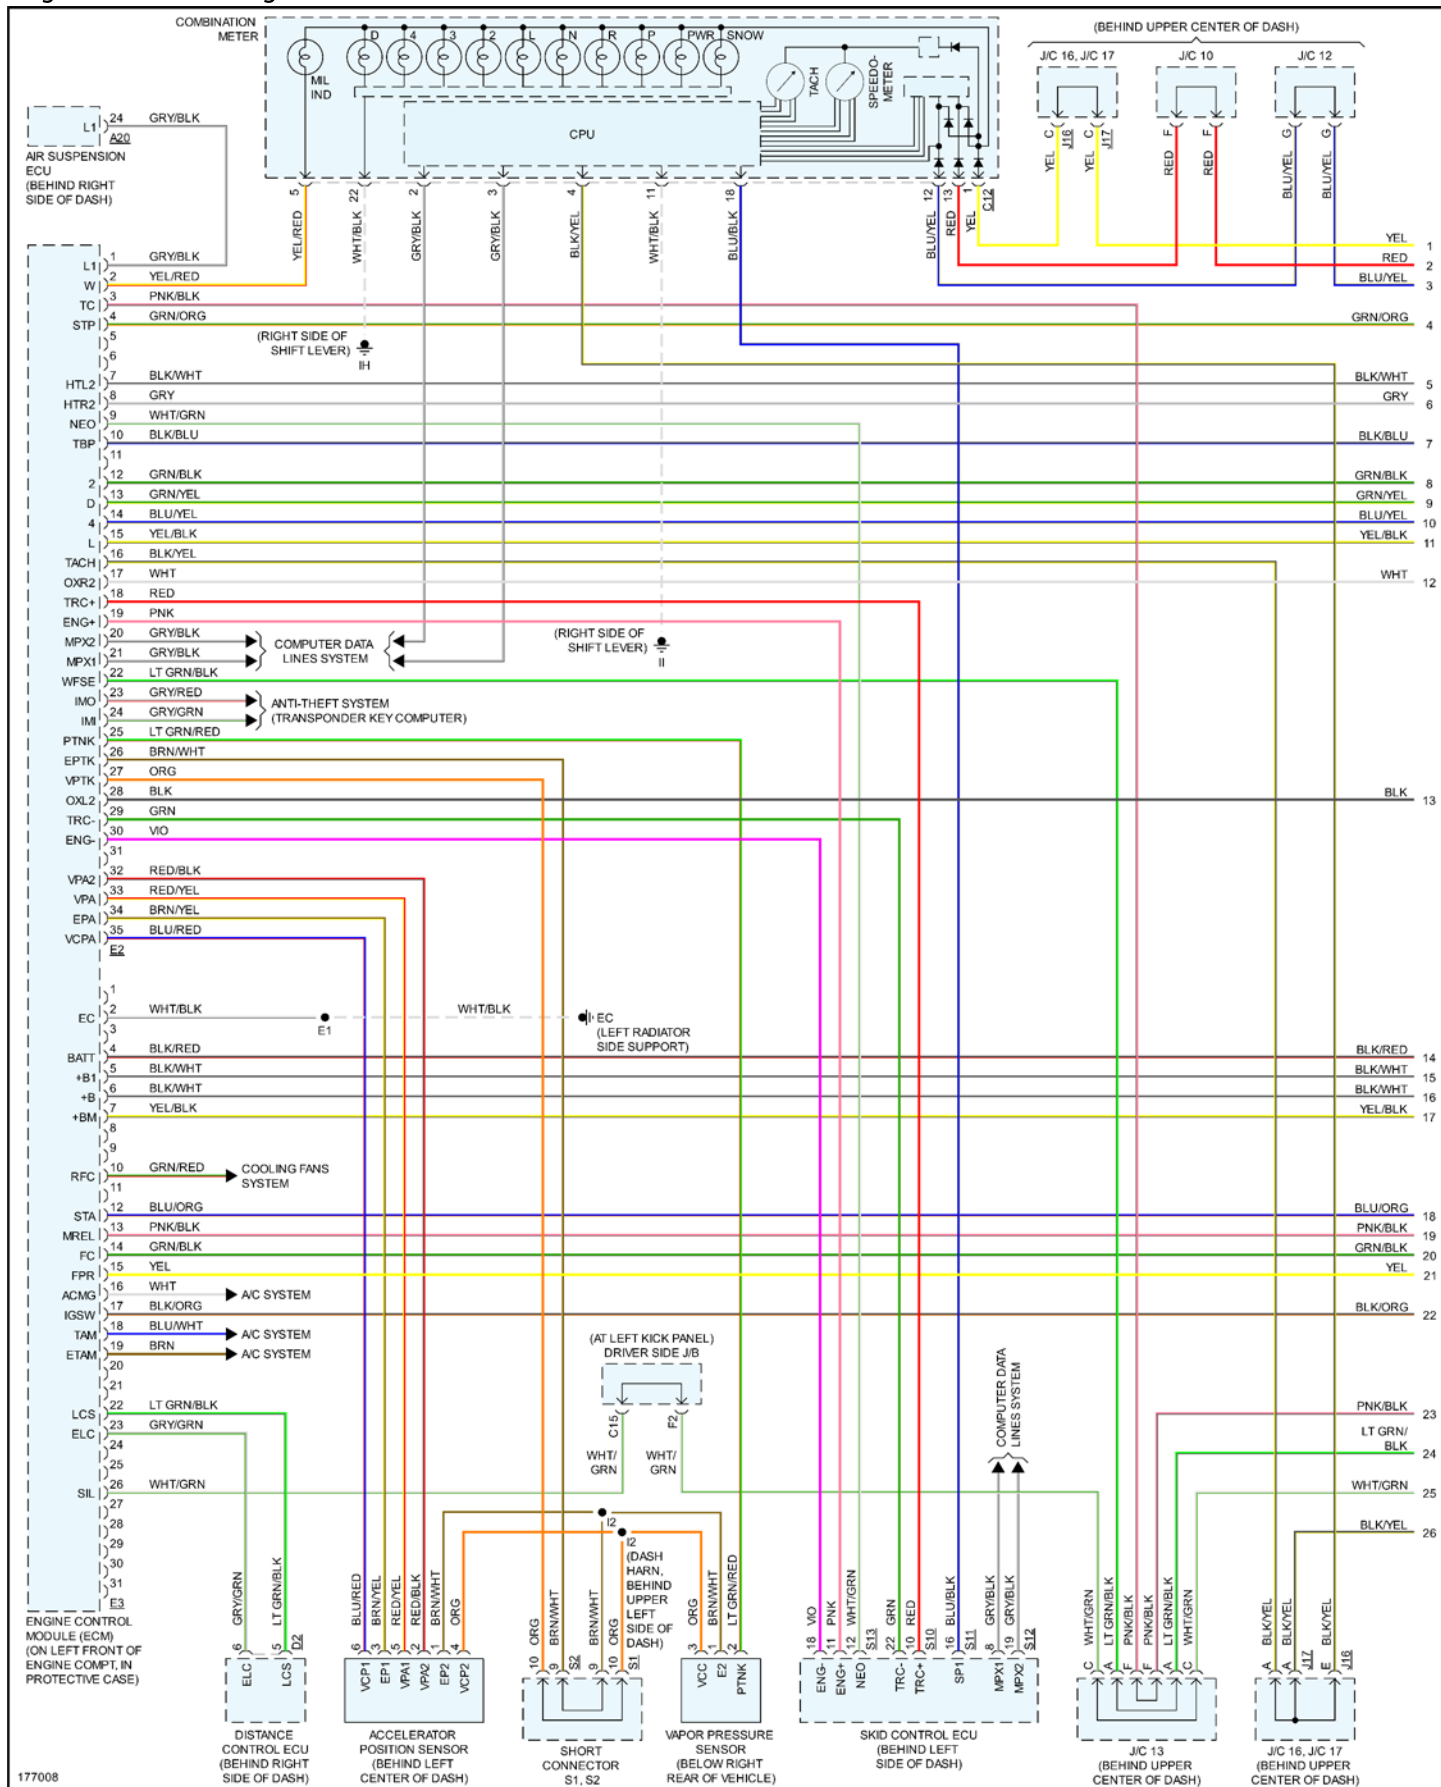

2003 Lexus LS 430 V8-4.3L (3UZ-FE)

Vehicle > Powertrain Management > Diagrams > Electrical - Interactive Color (Non OE)

Engine Controls - Page 1 of 6

2003 Lexus LS 430 V8-4.3L (3UZ-FE)

Vehicle > Powertrain Management > Diagrams > Electrical - Interactive Color (Non OE)

Engine Controls - Page 2 of 6

177009

2003 Lexus LS 430 V8-4.3L (3UZ-FE)

Vehicle > Powertrain Management > Diagrams > Electrical - Interactive Color (Non OE)

Engine Controls - Page 3 of 6

2003 Lexus LS 430 V8-4.3L (3UZ-FE)

Vehicle > Powertrain Management > Diagrams > Electrical - Interactive Color (Non OE)

Engine Controls - Page 4 of 6

2003 Lexus LS 430 V8-4.3L (3UZ-FE)

Vehicle > Powertrain Management > Diagrams > Electrical - Interactive Color (Non OE)

Engine Controls - Page 5 of 6

2003 Lexus LS 430 V8-4.3L (3UZ-FE)

Vehicle > Powertrain Management > Diagrams > Electrical - Interactive Color (Non OE)

Engine Controls - Page 6 of 6