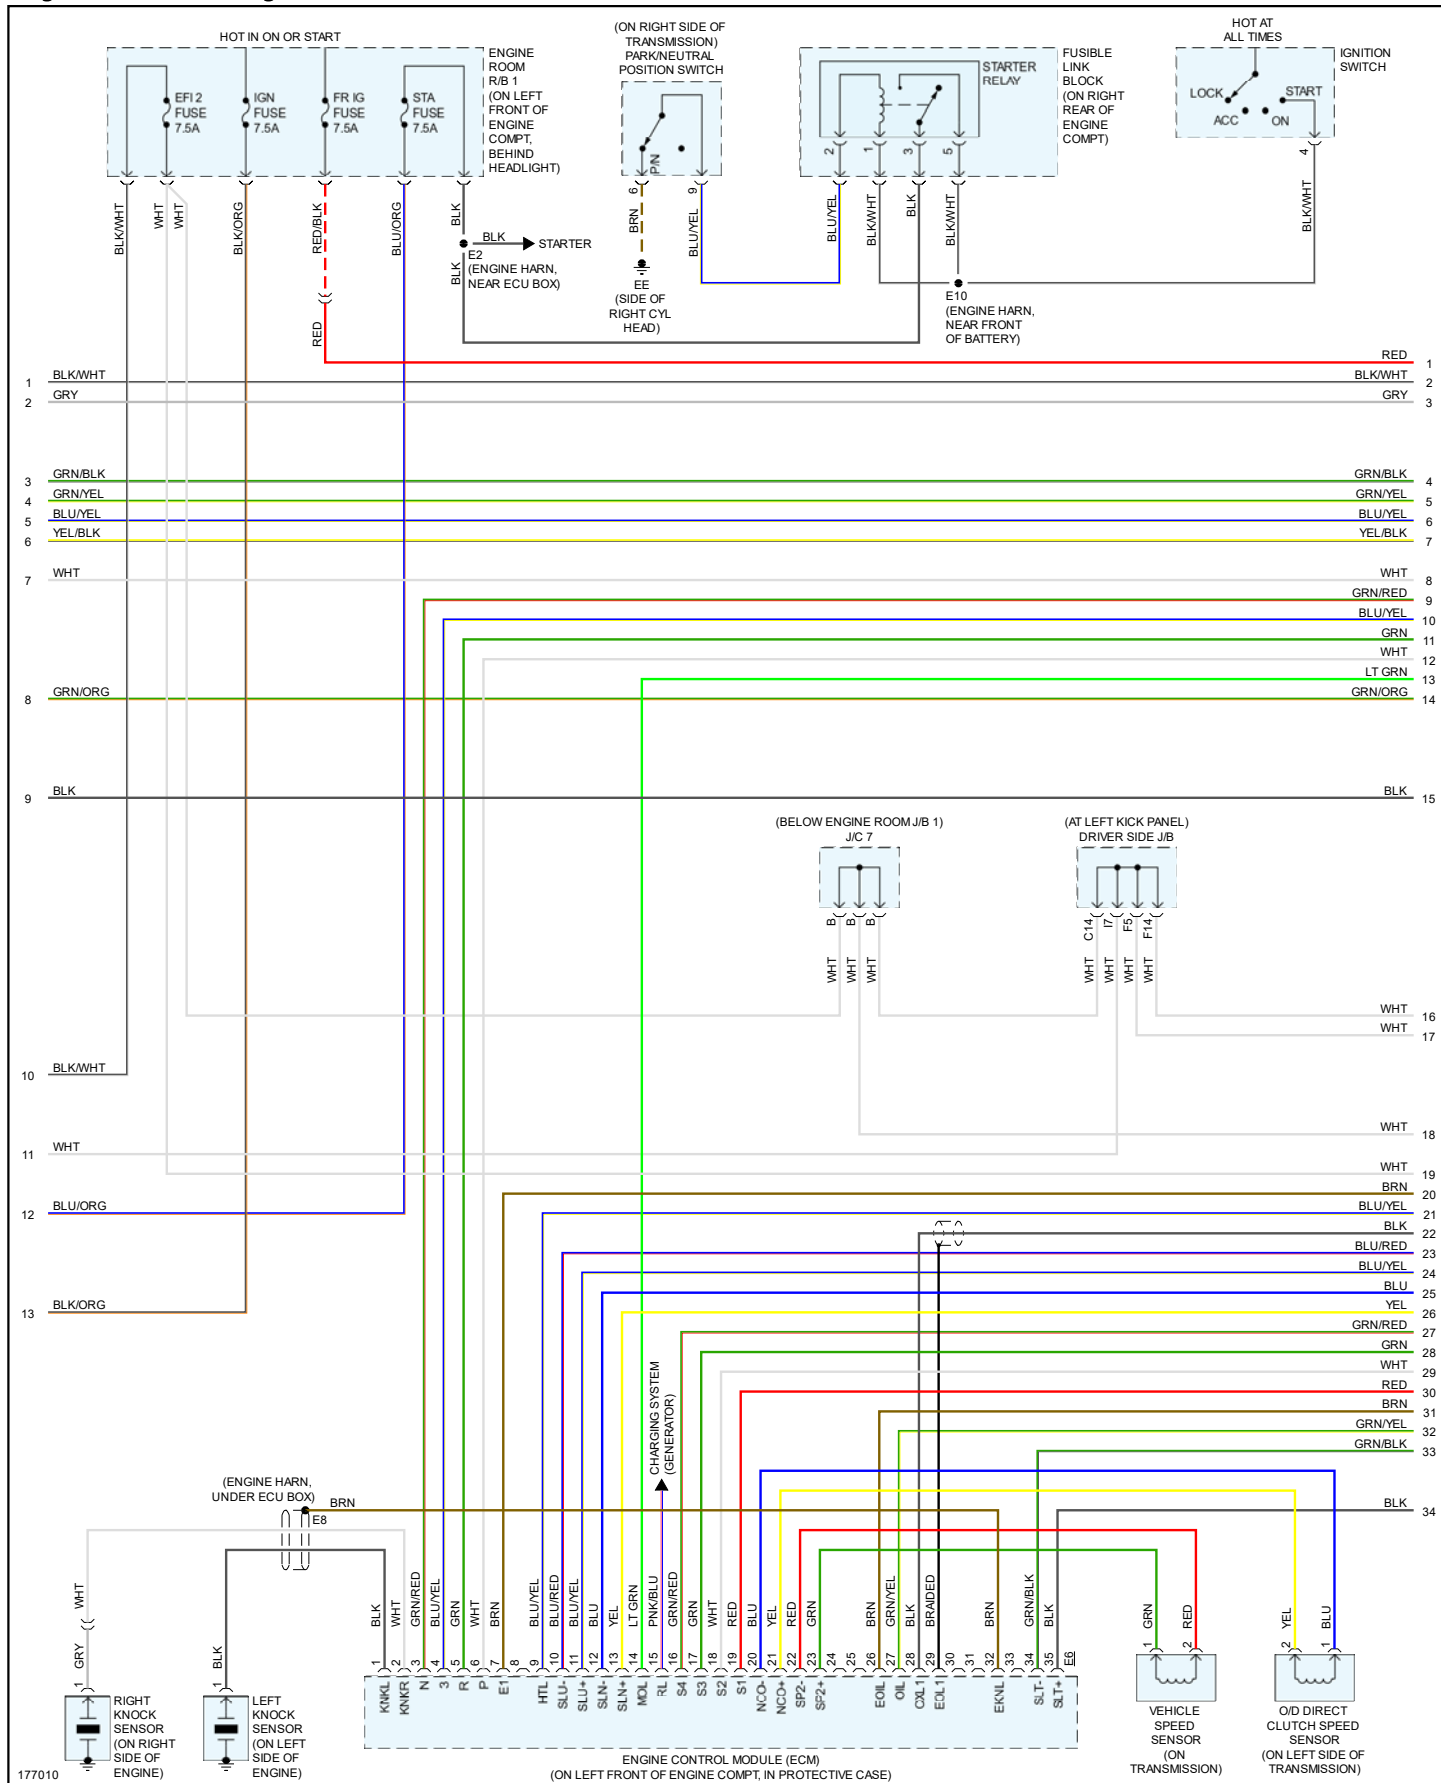

Engine Controls - Page 2 of 6

177009

2003 Lexus LS 430 V8-4.3L (3UZ-FE)

Vehicle > Powertrain Management > Diagrams > Electrical - Interactive Color (Non OE)

Engine Controls - Page 3 of 6

2003 Lexus LS 430 V8-4.3L (3UZ-FE)

Vehicle > Powertrain Management > Diagrams > Electrical - Interactive Color (Non OE)

Engine Controls - Page 4 of 6

2003 Lexus LS 430 V8-4.3L (3UZ-FE)

Vehicle > Powertrain Management > Diagrams > Electrical - Interactive Color (Non OE)

Engine Controls - Page 5 of 6

2003 Lexus LS 430 V8-4.3L (3UZ-FE)

Vehicle > Powertrain Management > Diagrams > Electrical - Interactive Color (Non OE)

Engine Controls - Page 6 of 6