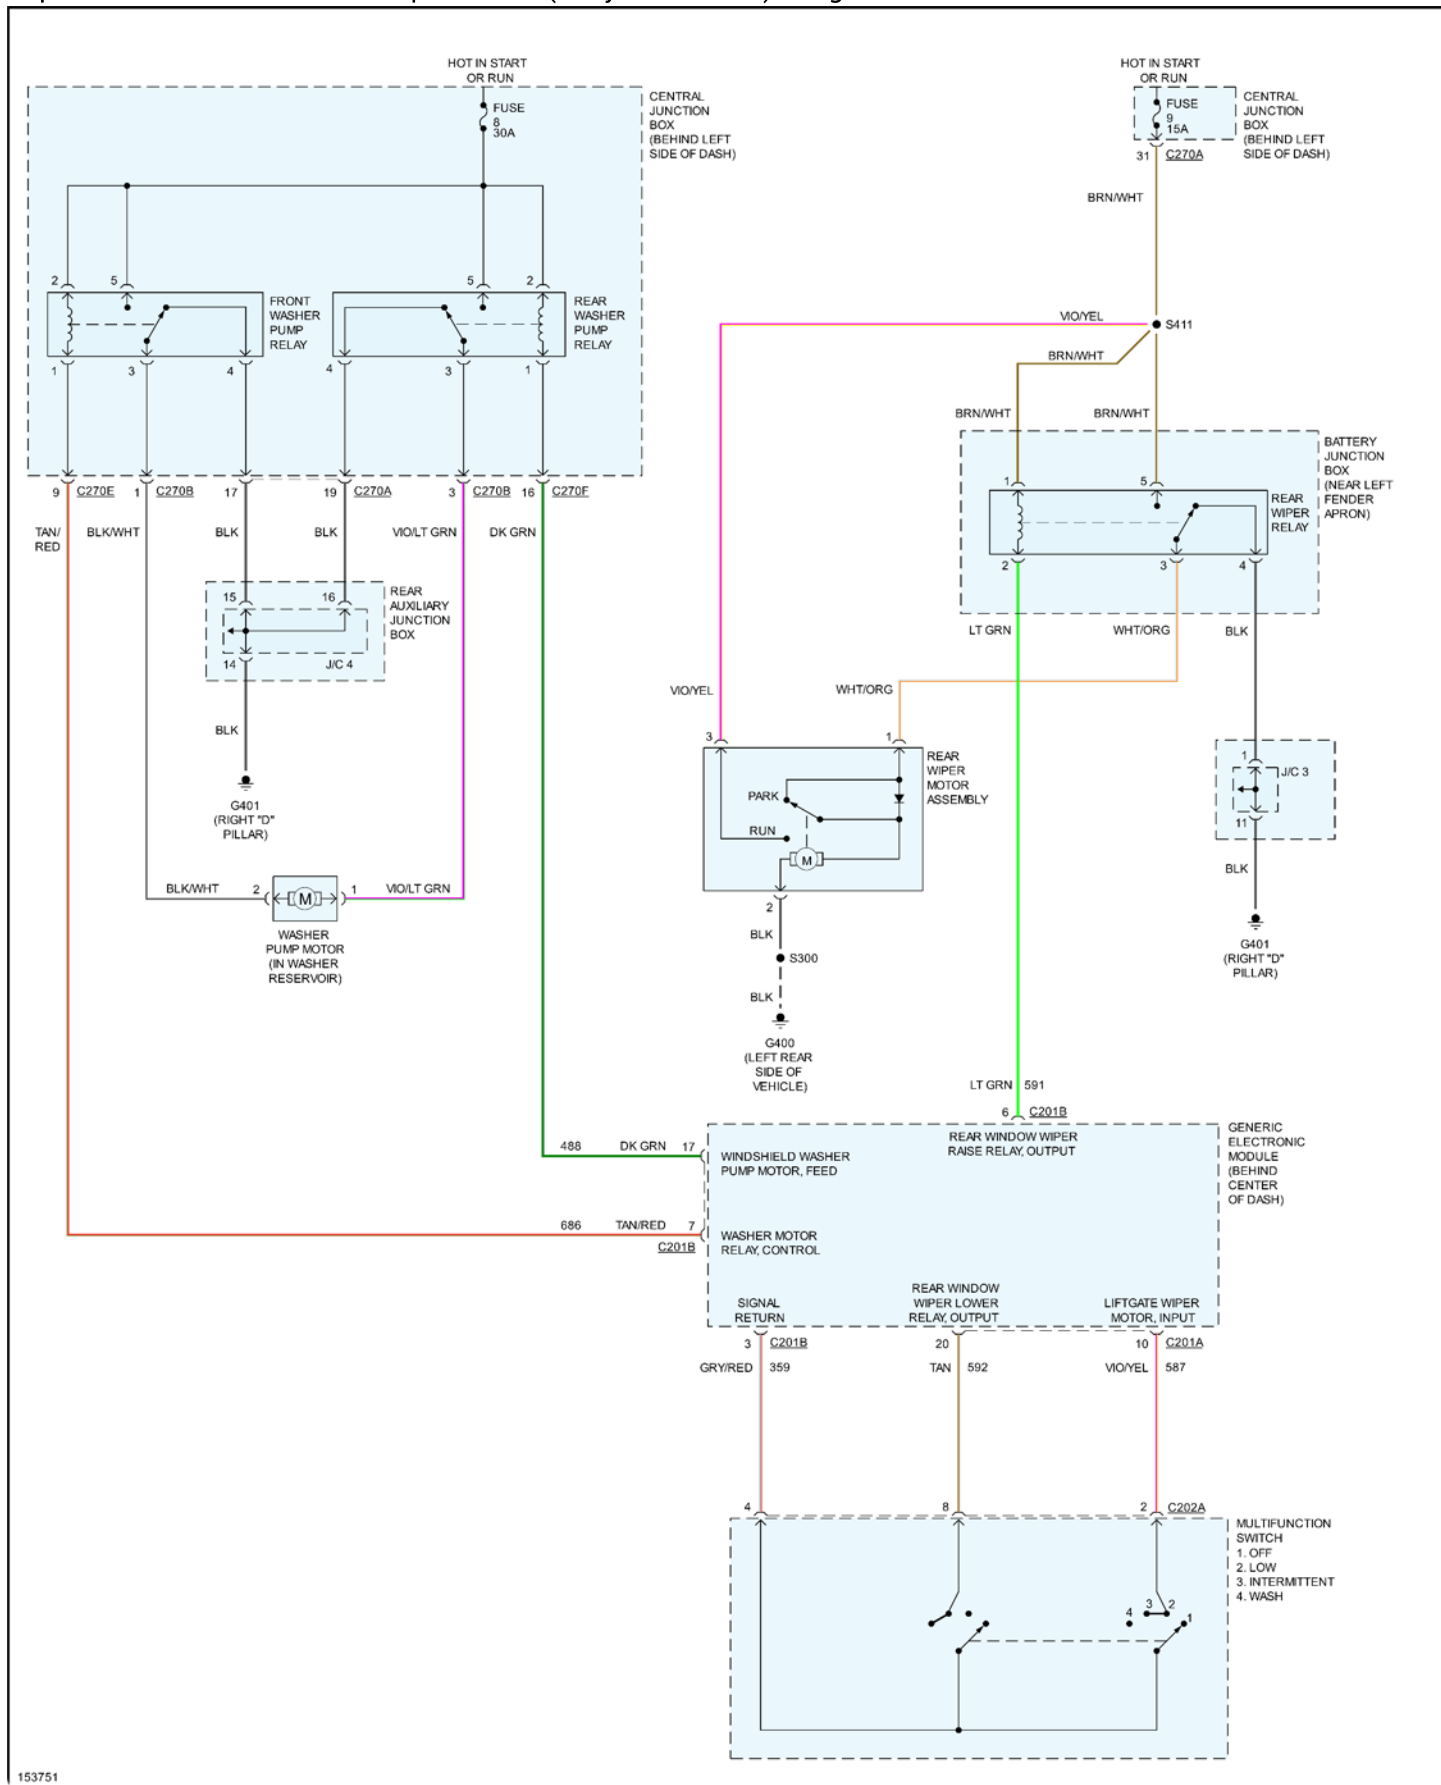

2002 Mercury Truck Mountaineer 2WD V8-4.6L SOHC VIN W

Vehicle > Wiper and Washer Systems > Diagrams > Electrical - Interactive Color (Non OE)

Wiper/Washer - Rear Washer/Wiper Circuit (Early Production) - Page 1 of 1

153751