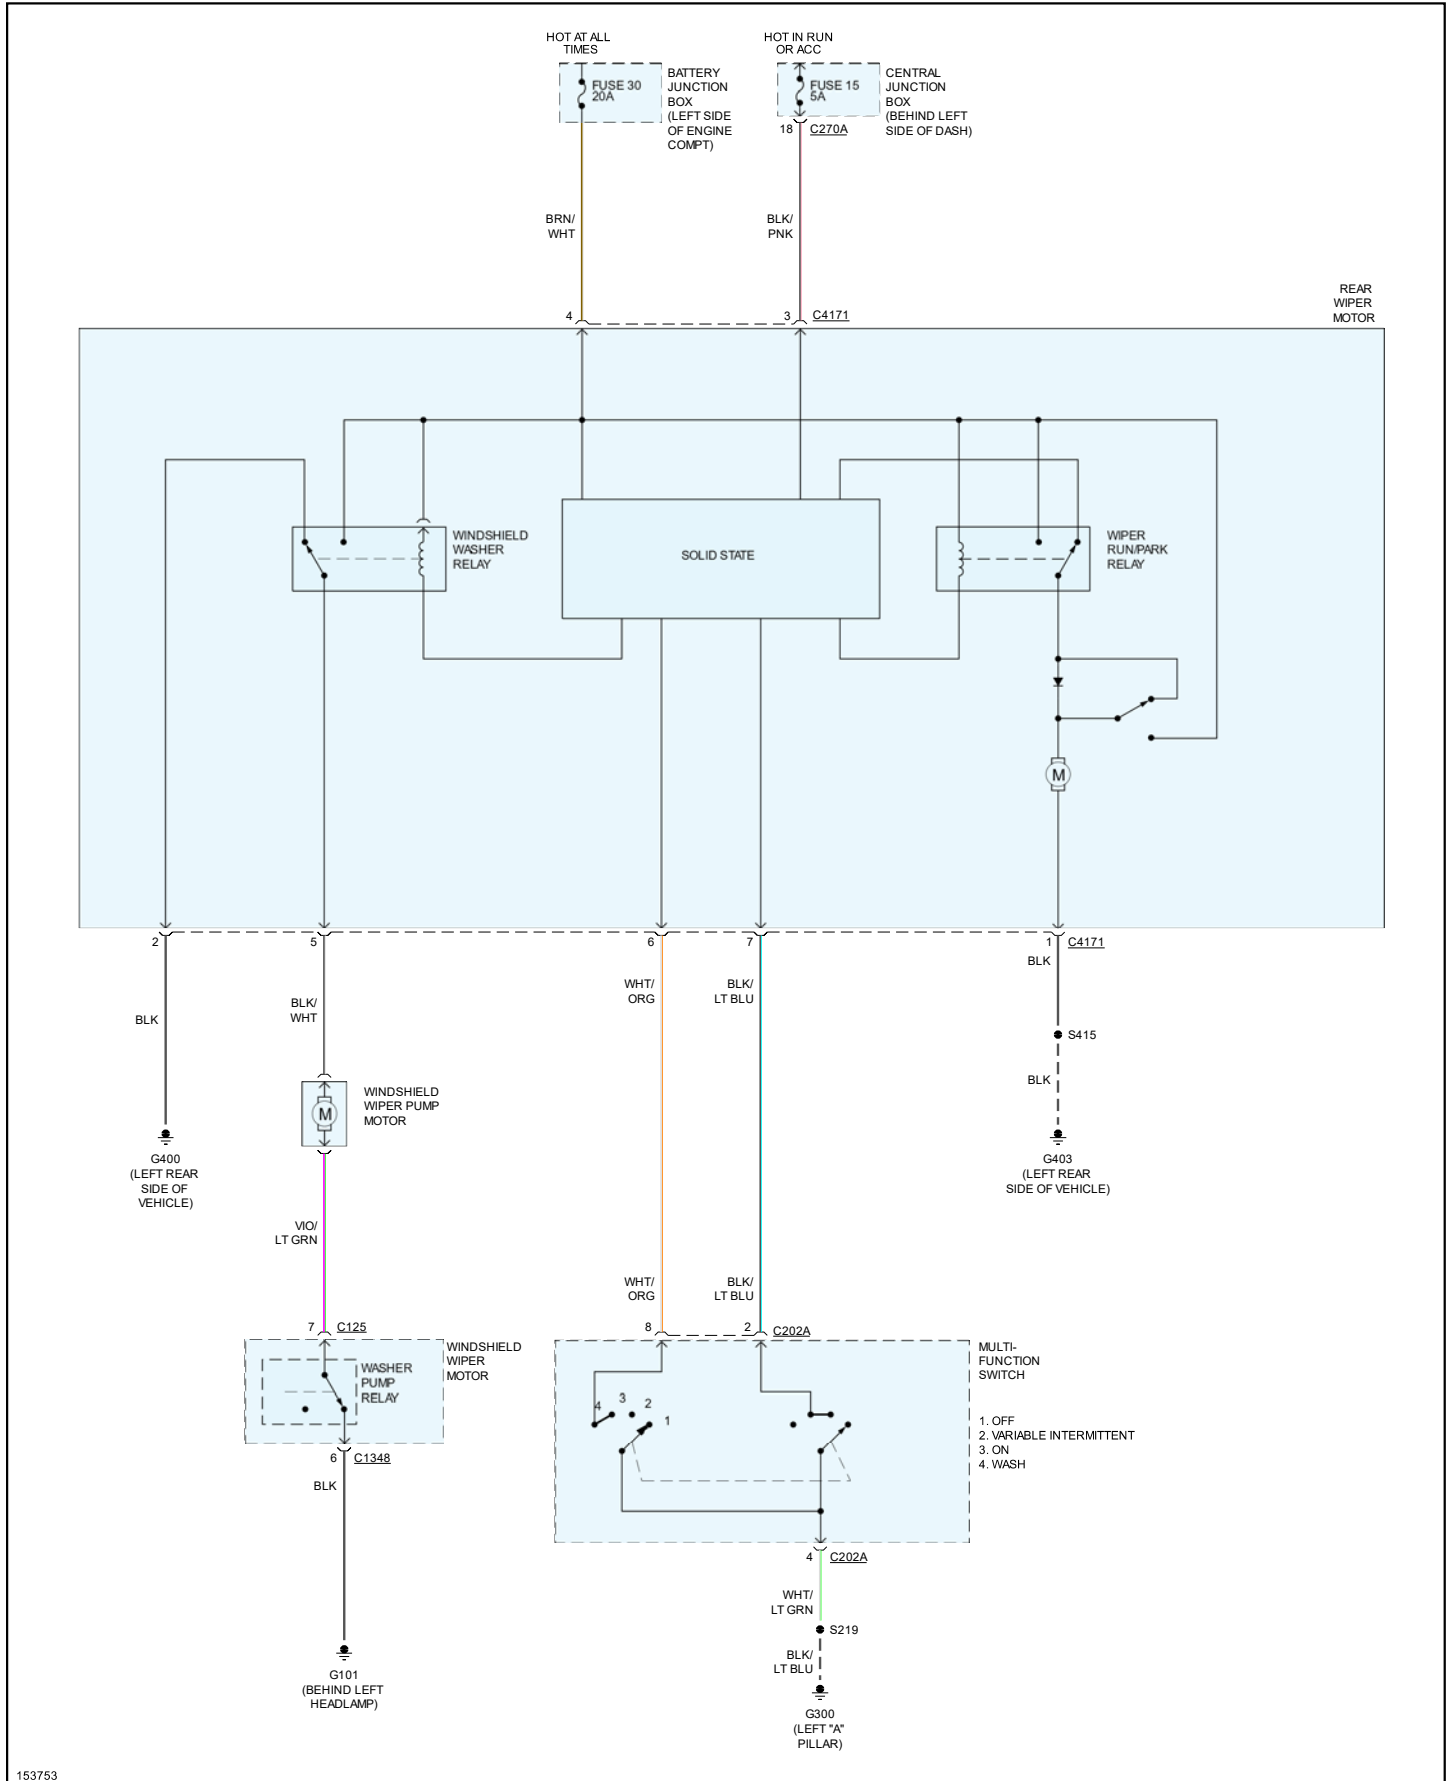

2002 Mercury Truck Mountaineer 2WD V8-4.6L SOHC VIN W

Vehicle > Wiper and Washer Systems > Diagrams > Electrical - Interactive Color (Non OE)

Wiper/Washer - Rear Washer/Wiper Circuit (Late Production), Page 1 of 1