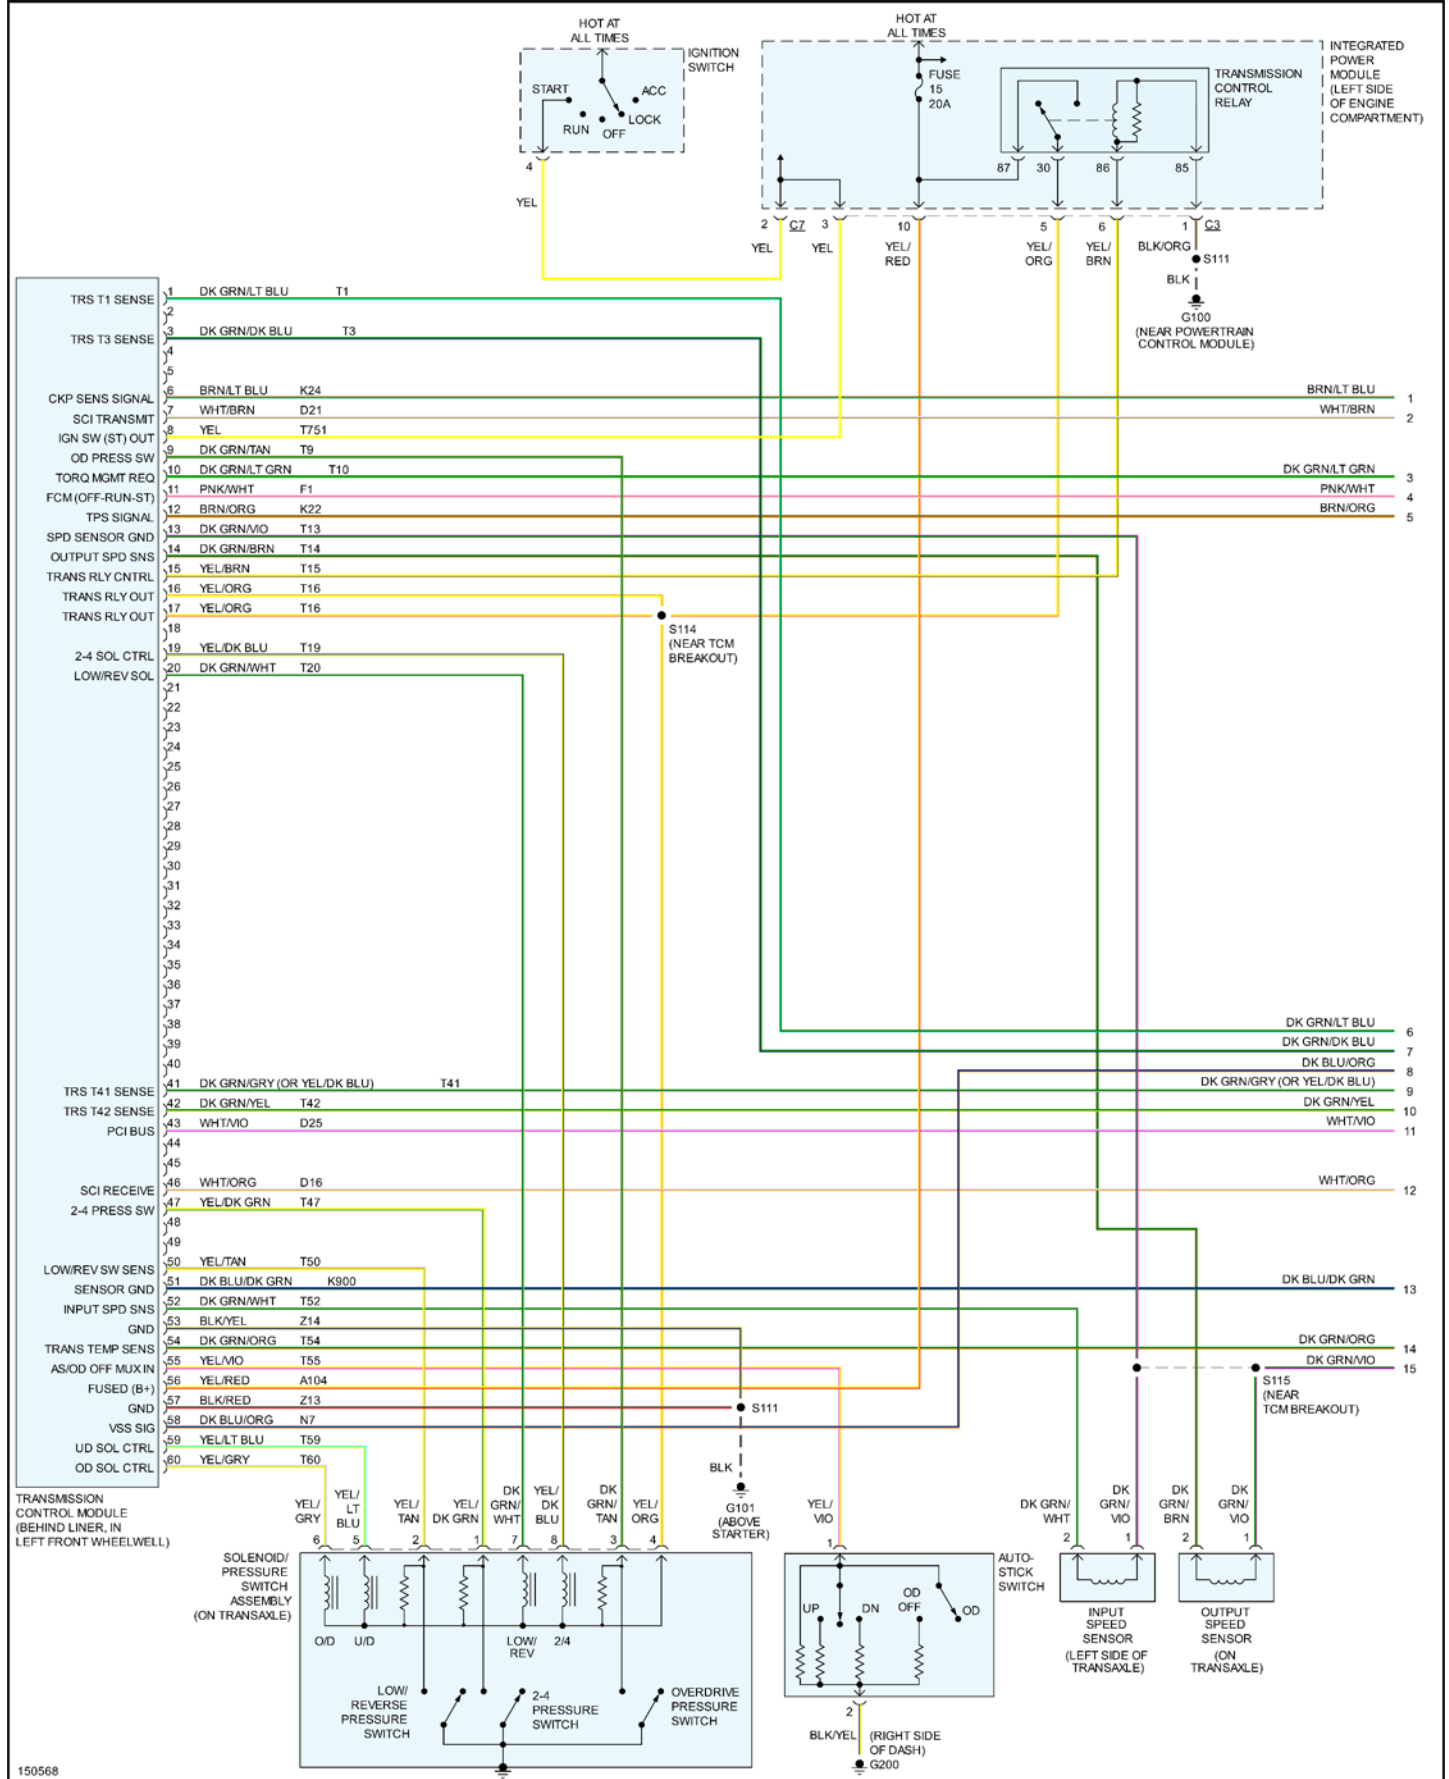

2002 Chrysler Truck Town & Country LWB FWD V6-3.8L VIN L

Vehicle > Transmission and Drivetrain > Diagrams > Electrical - Interactive Color (Non OE)

Transmissions - A/T Circuit - Page 1 of 2

2002 Chrysler Truck Town & Country LWB FWD V6-3.8L VIN L

Vehicle > Transmission and Drivetrain > Diagrams > Electrical - Interactive Color (Non OE)

Transmissions - A/T Circuit - Page 2 of 2