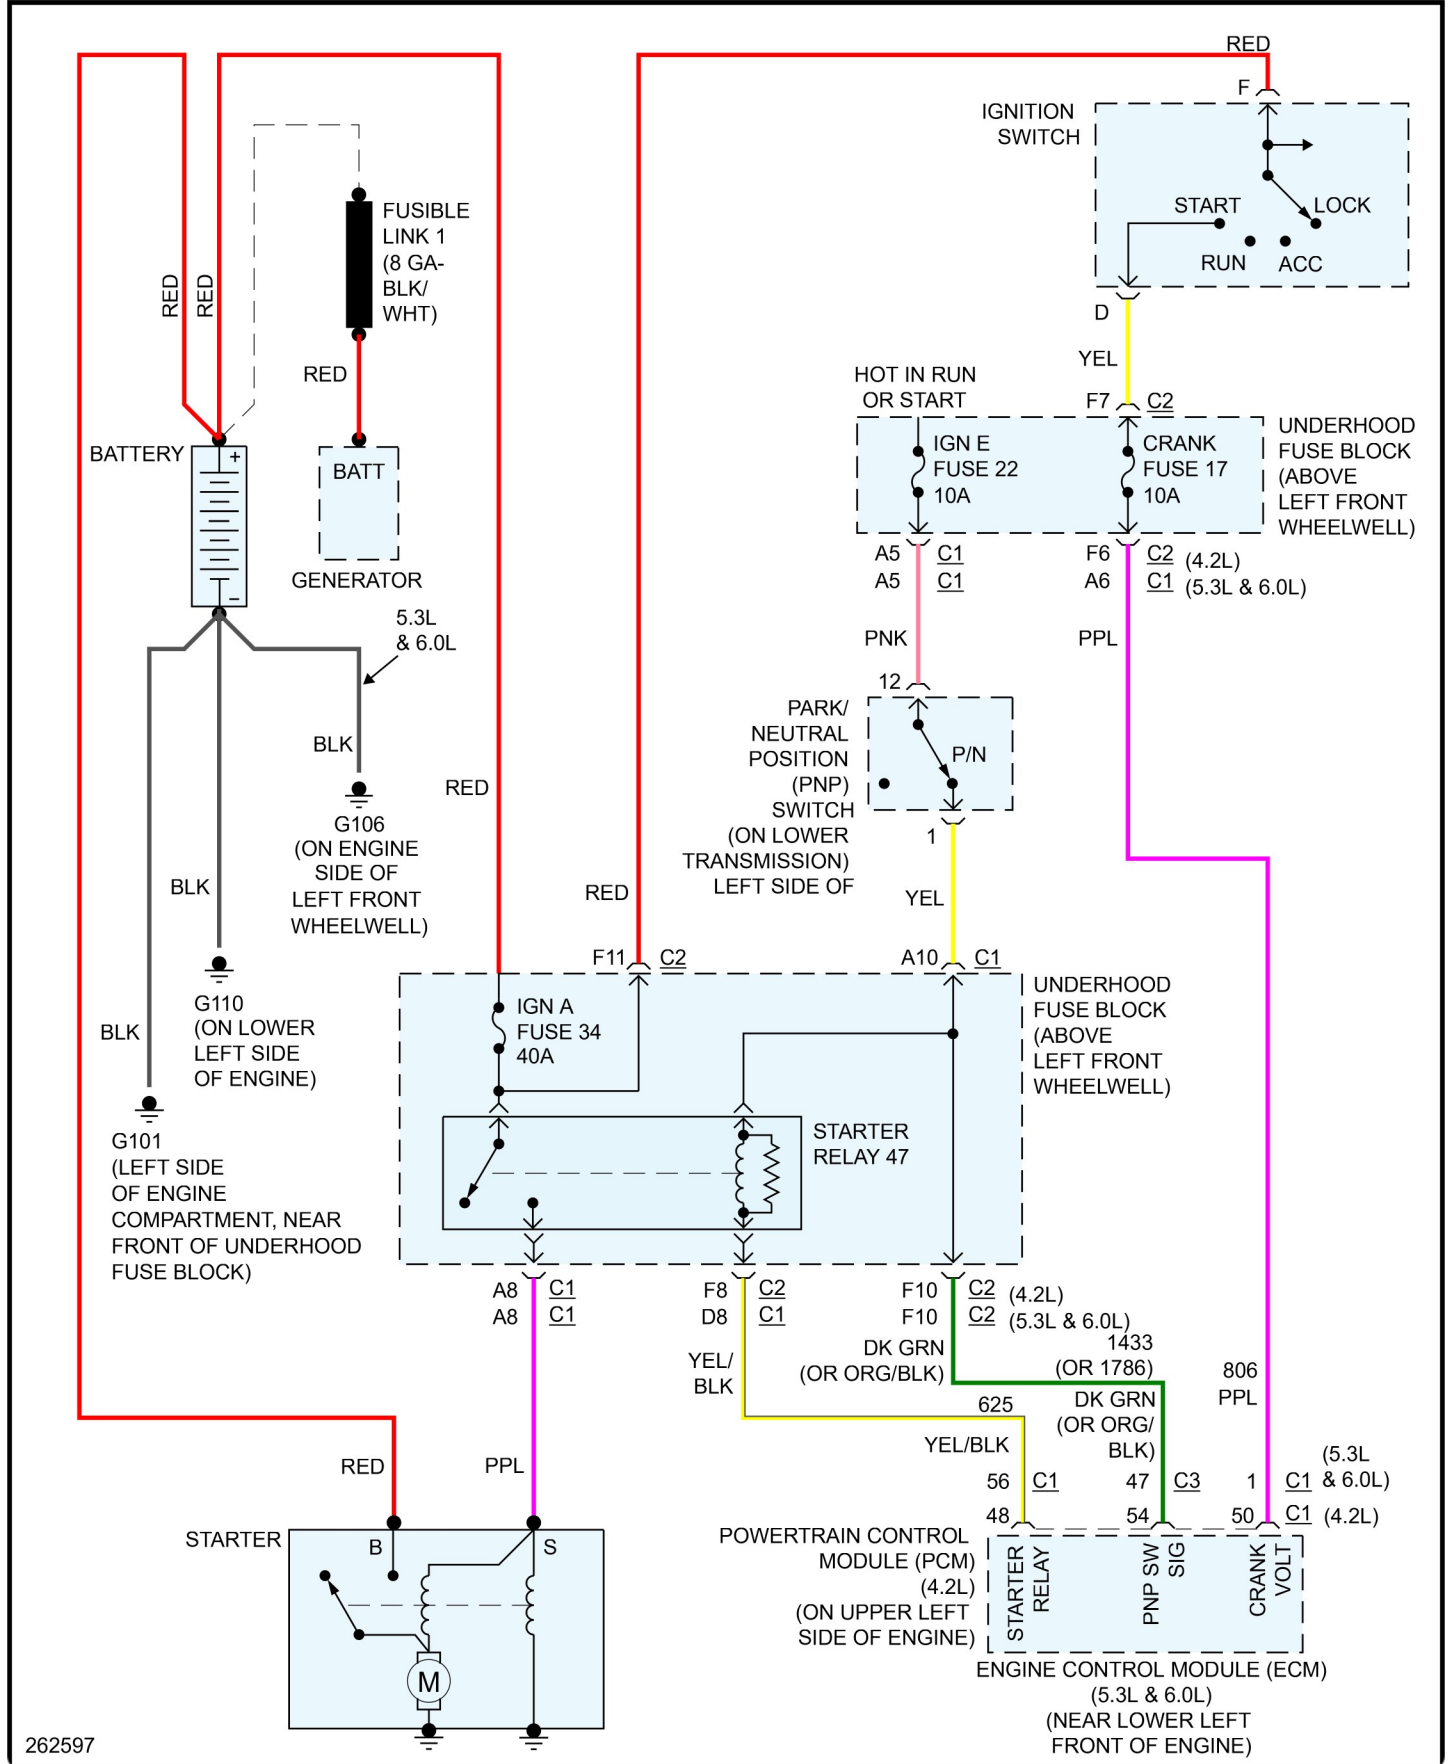

2007 Chevy Truck TrailBlazer 2WD V8-5.3L

Vehicle > Starting and Charging > Diagrams > Electrical - Interactive Color (Non OE)

Starting/Charging - Starting Circuit - Page 1 of 1

262597