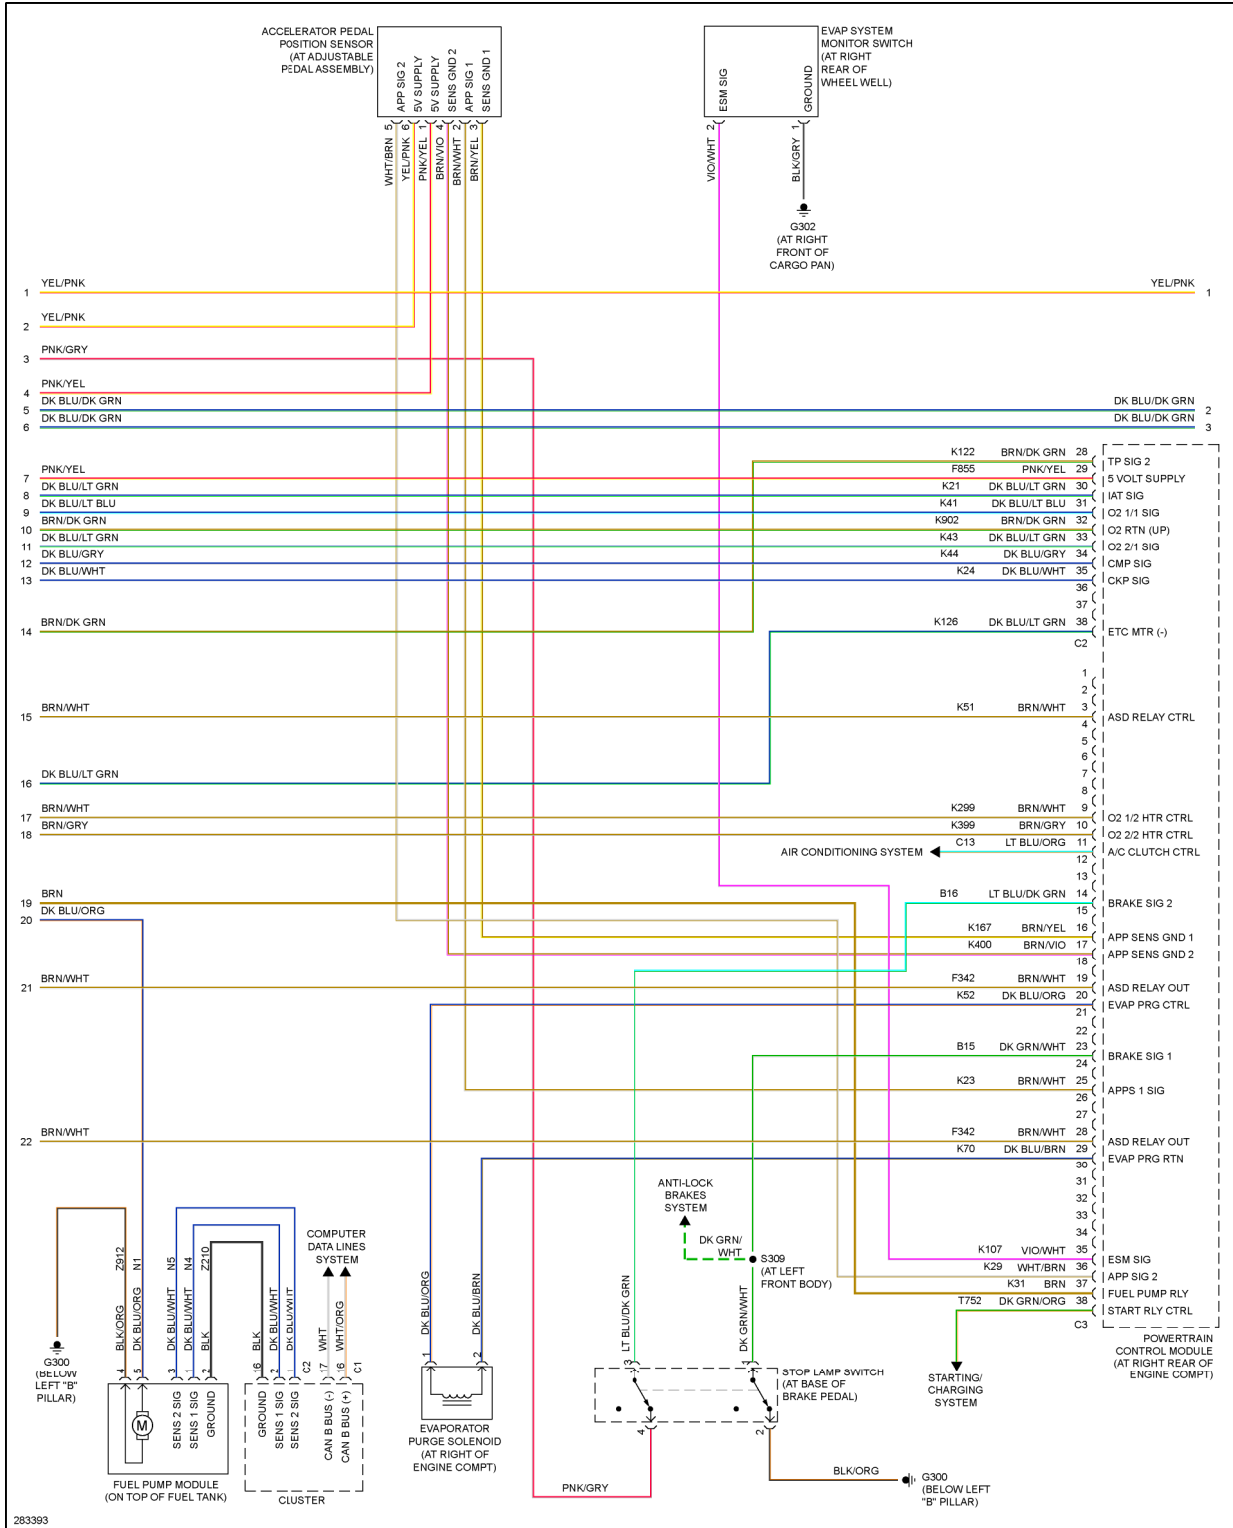

Fig. 17: 2.7L, Engine Performance Circuit (3 of 5)

2008 Dodge Charger R/T

2008 SYSTEM WIRING DIAGRAMS Dodge - Charger