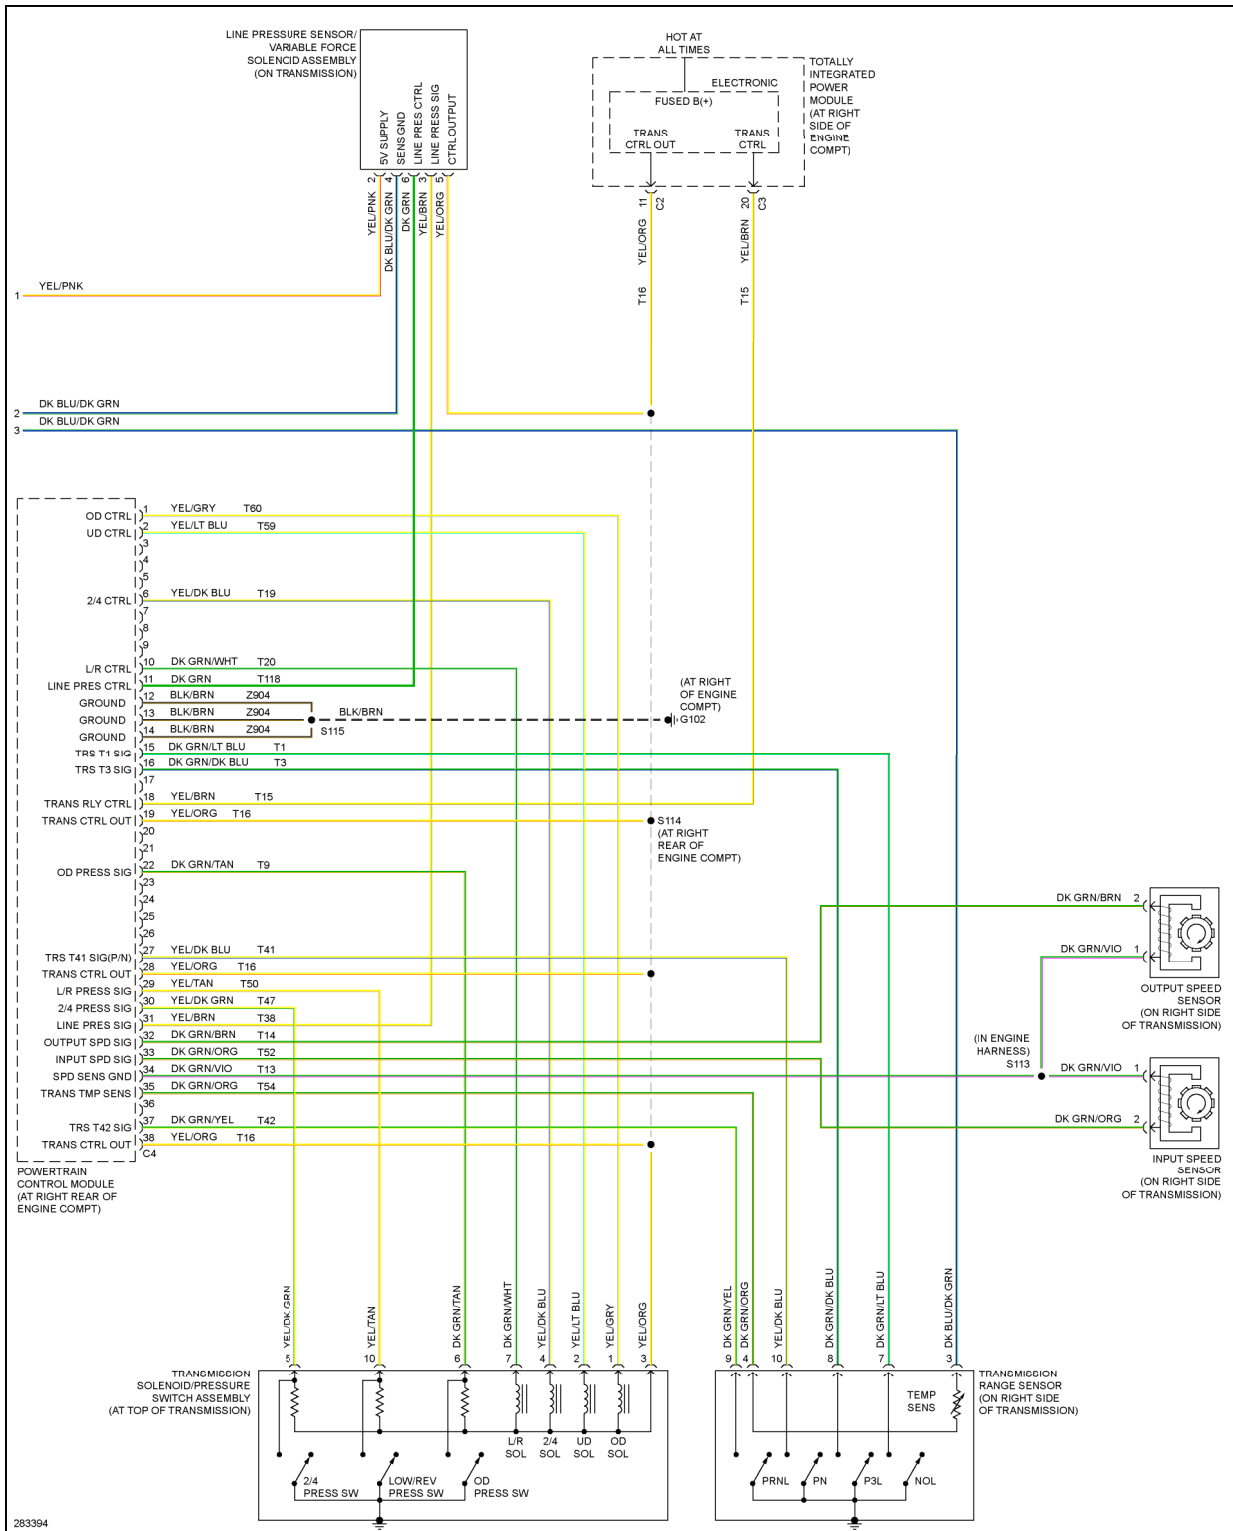

## 2008 SYSTEM WIRING DIAGRAMS Dodge - Charger

**Fig. 17: 2.7L, Engine Performance Circuit (3 of 5)**

# 2008 Dodge Charger R/T

## 2008 SYSTEM WIRING DIAGRAMS Dodge - Charger

**Fig. 18: 2.7L, Engine Performance Circuit (4 of 5)**

## 2008 SYSTEM WIRING DIAGRAMS Dodge - Charger

**Fig. 19: 2.7L, Engine Performance Circuit (5 of 5)**