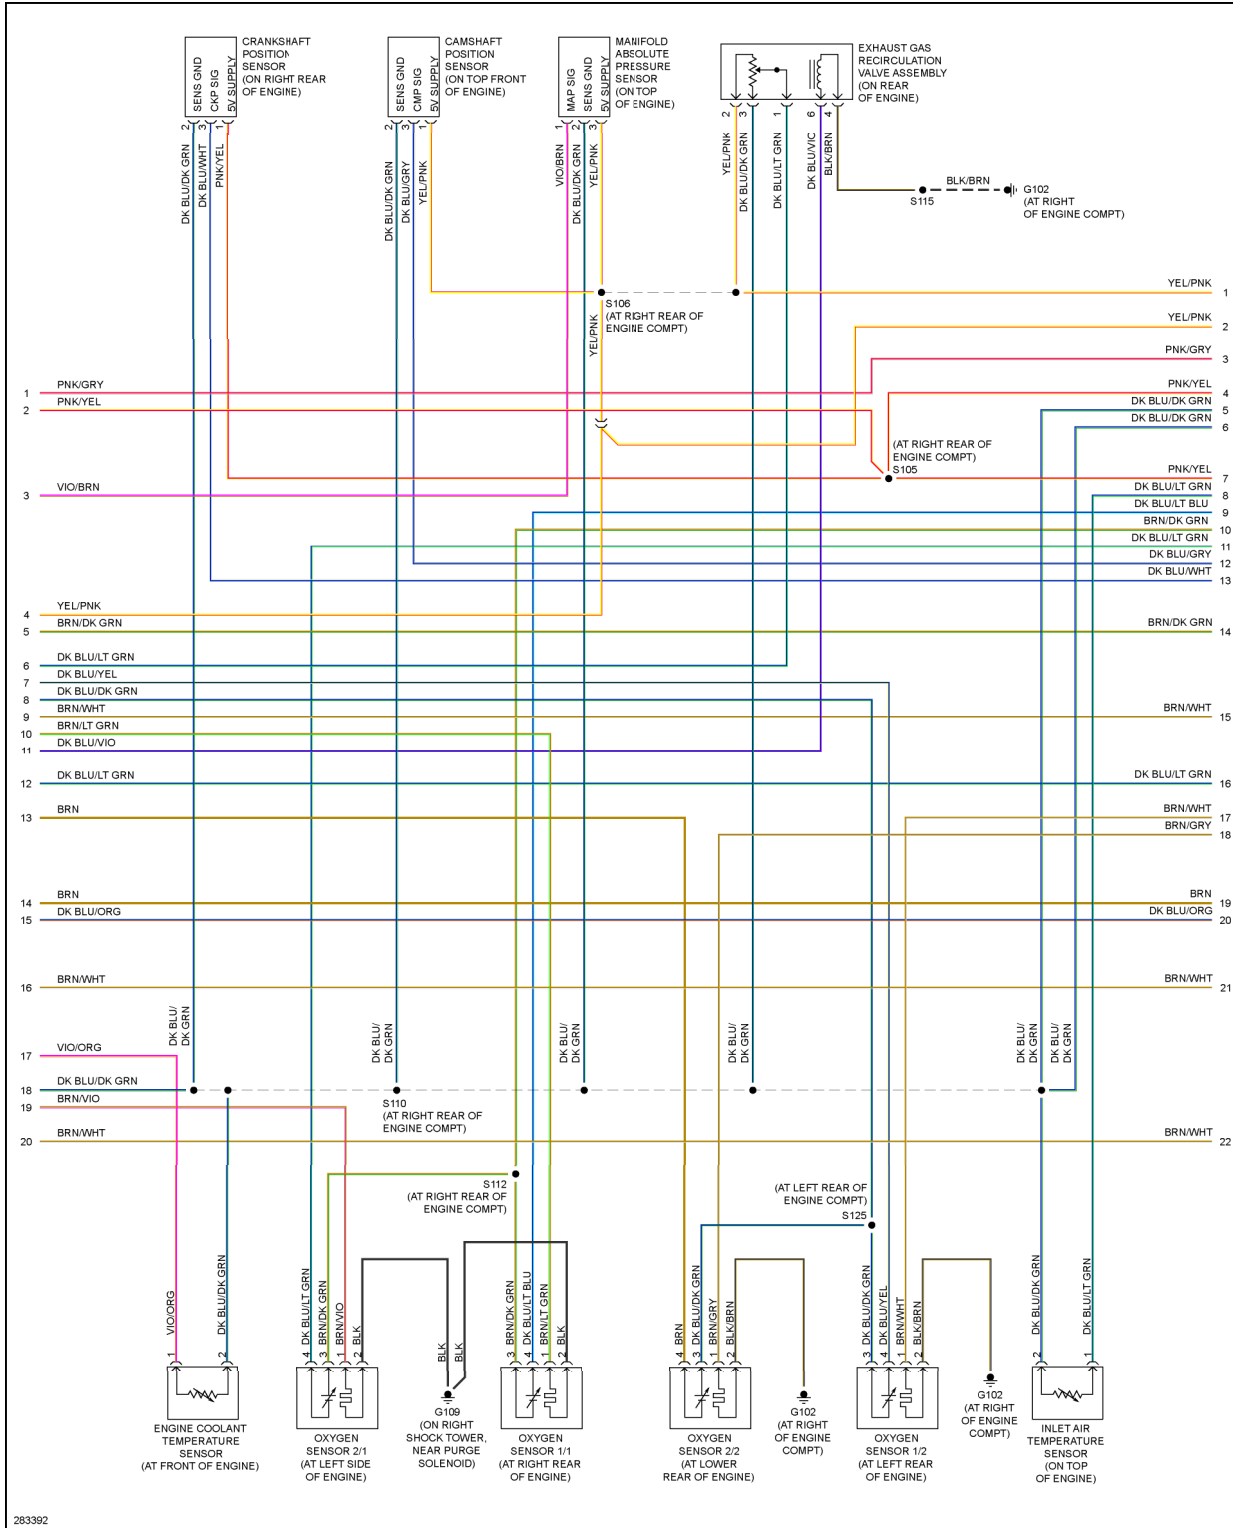

Fig. 16: 2.7L, Engine Performance Circuit (2 of 5)

2008 Dodge Charger R/T

2008 SYSTEM WIRING DIAGRAMS Dodge - Charger