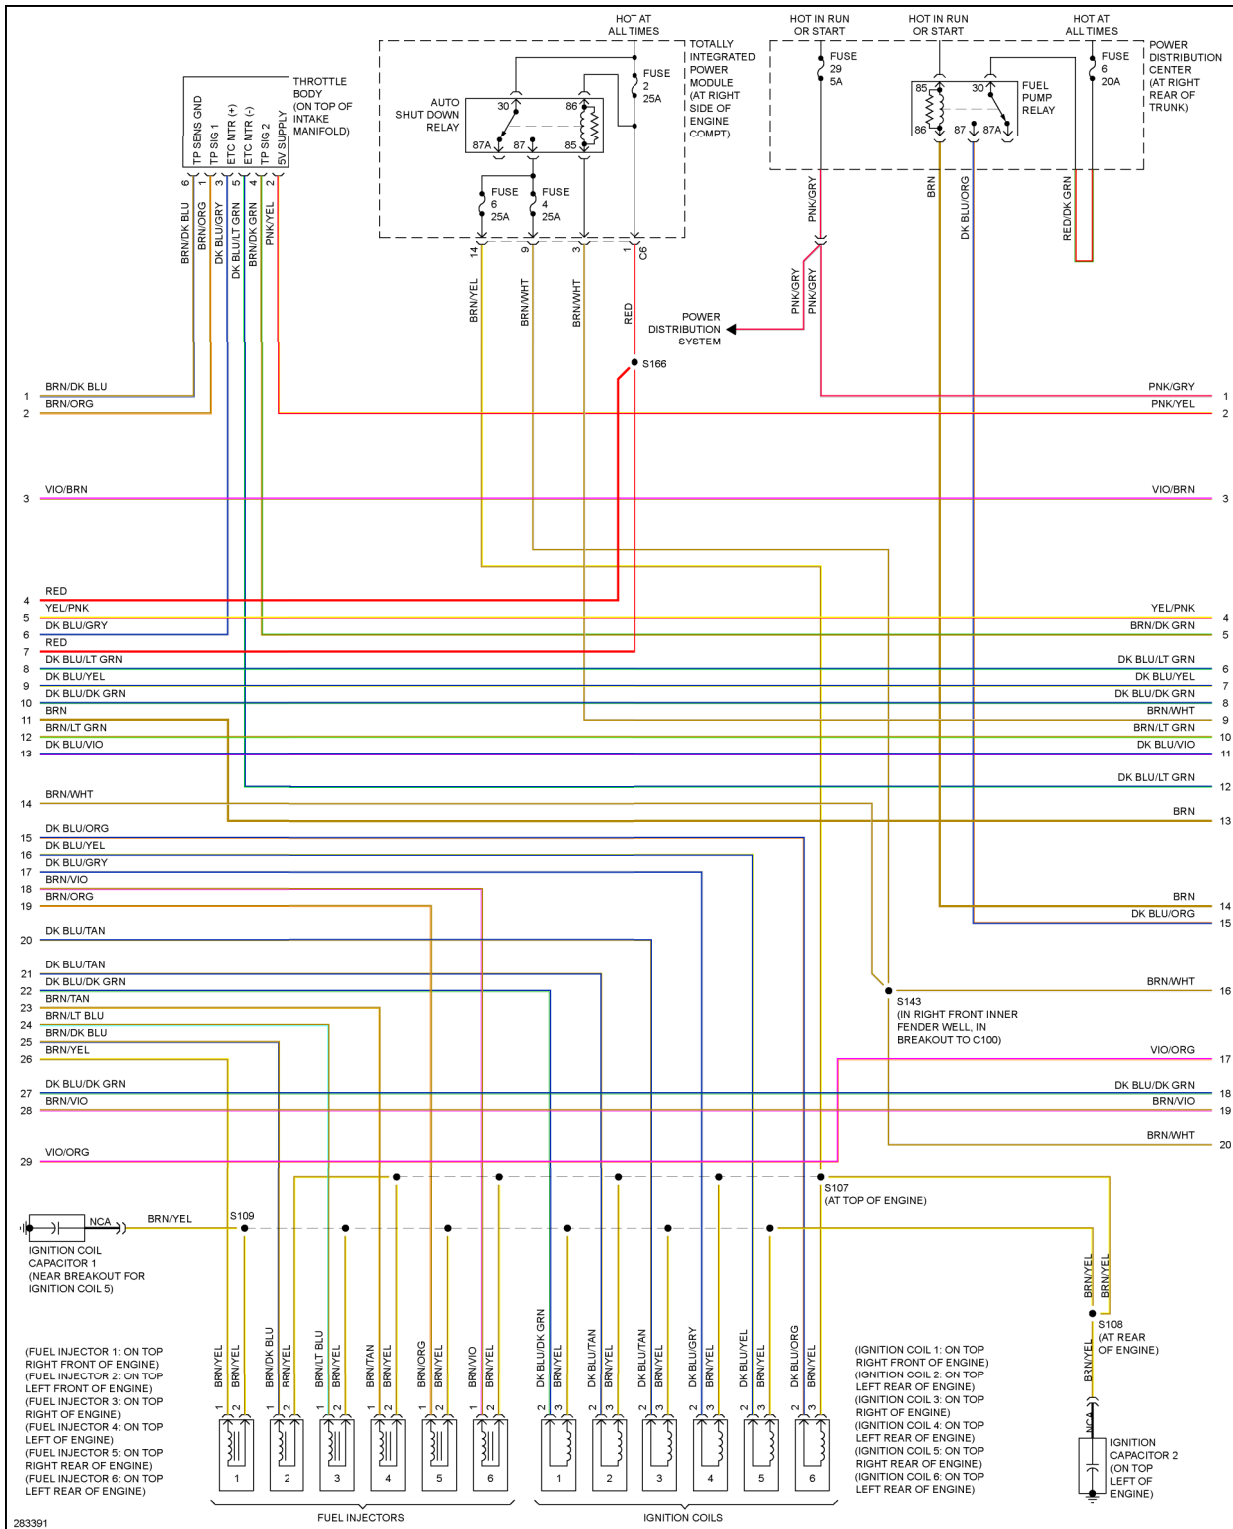

Fig. 15: 2.7L, Engine Performance Circuit (1 of 5)

2008 Dodge Charger R/T

2008 SYSTEM WIRING DIAGRAMS Dodge - Charger