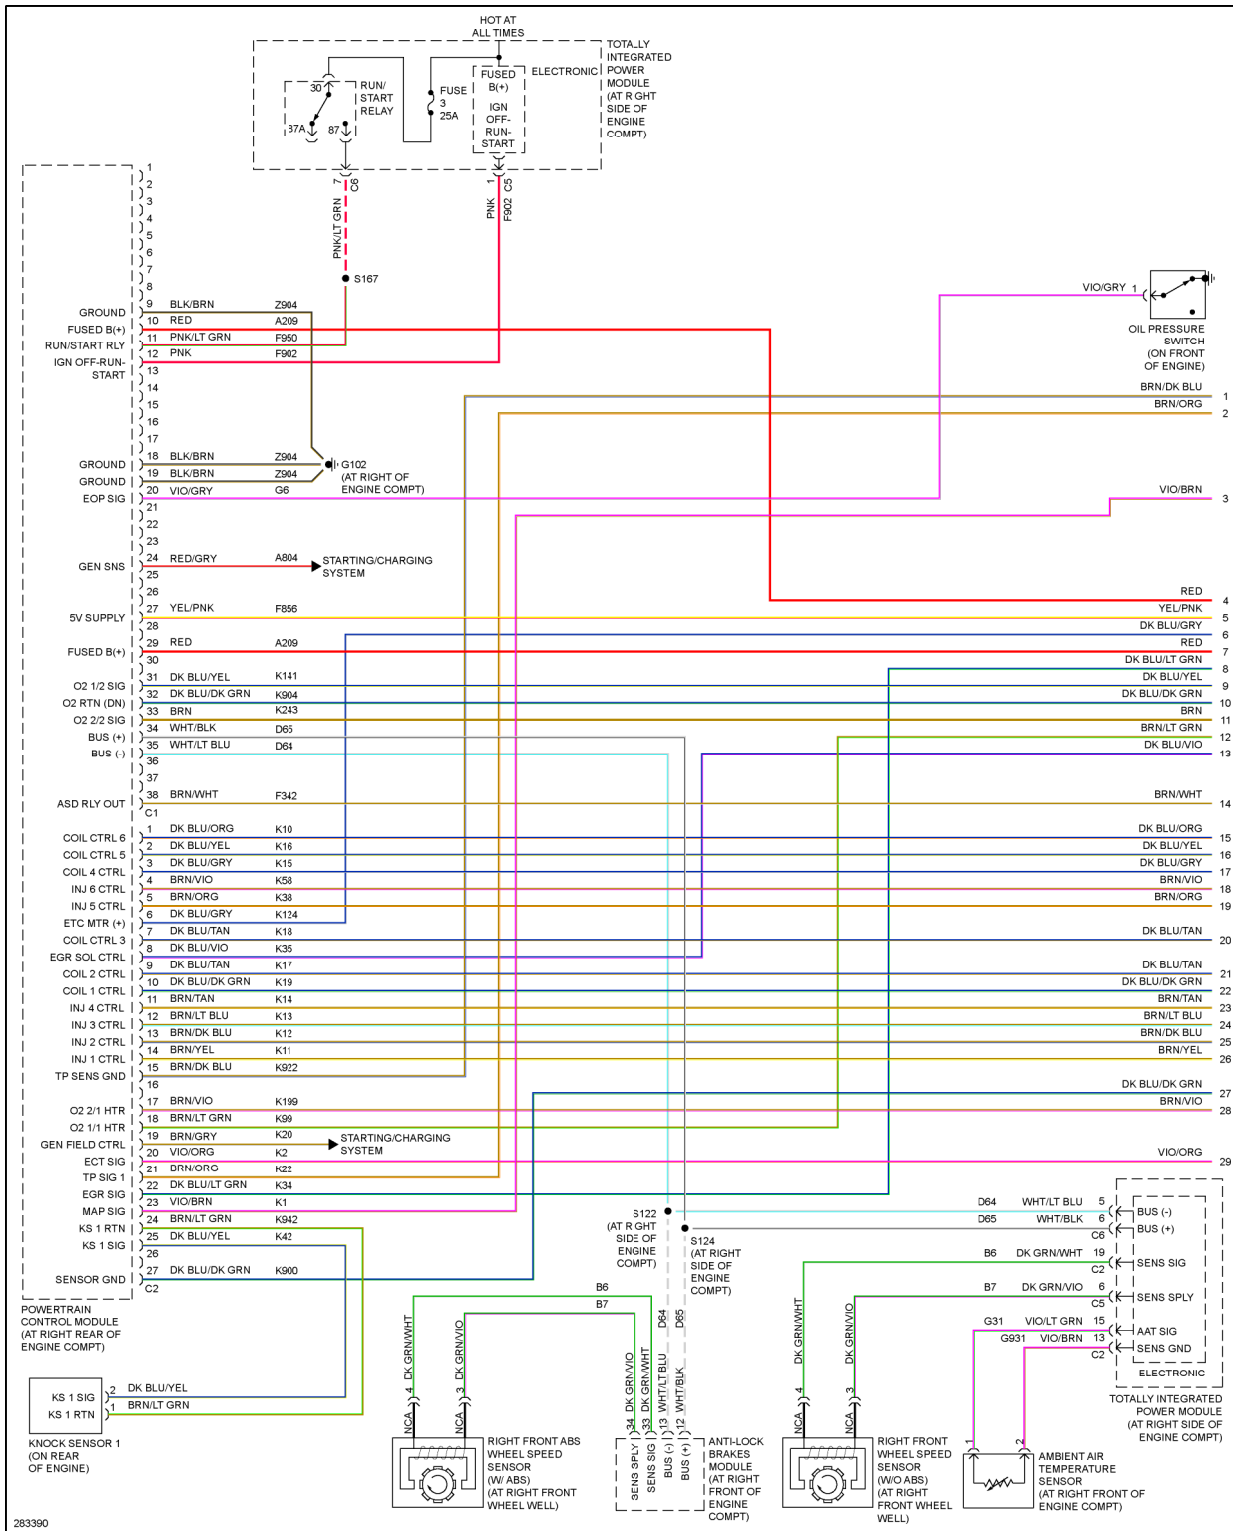

**2.7L**

# 2008 Dodge Charger R/T

## 2008 SYSTEM WIRING DIAGRAMS Dodge - Charger

**Fig. 15: 2.7L, Engine Performance Circuit (1 of 5)**