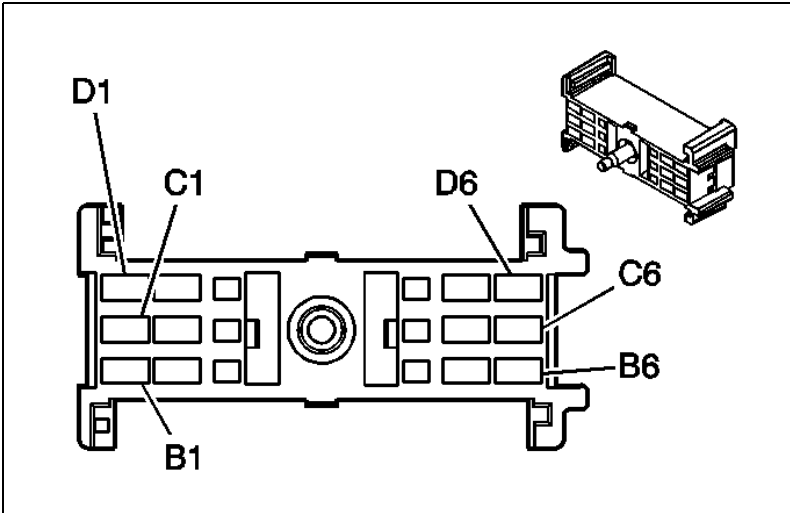

IGNITION SWITCH (12084183 18-...

IGNITION SWITCH (12084183 18-WAY F METRIC-PACK MIXED SERIES (BLK)) (WIRING SYSTEMS)

Document ID# 384037

Ignition Switch

Connector Part Information

- 12084183
- 18-Way F Metric-Pack Mixed Series (BLK)

Pin	Wire Color	Circuit No.	Function
B1-2	—	—	Not Used
B3	LT GRN	80	Key Alarm Feed
B4	TAN	1550	Key Alarm Feed
B5-6	—	—	Not Used
C1	WHT	1390	Ignition Switch Output-OFF/RUN/CRANK
C2	BLK/WHT	150	Ground
C3-4	—	—	Not Used
C5	PNK	3	Ignition Switch Output-IGN 1
C6	ORN	300	Ignition Switch Output-IGN 3
D1	YEL	5	Ignition Switch Output-CRANK
D2	RED	142	Fused Output-Battery
D3	WHT/BLK	987	Electric Park Lock Feed
D4	BLK	150	Ground
D5	RED/WHT	42	Fused Output-Battery
D6	BRN	4	Ignition Switch Output-Accessory