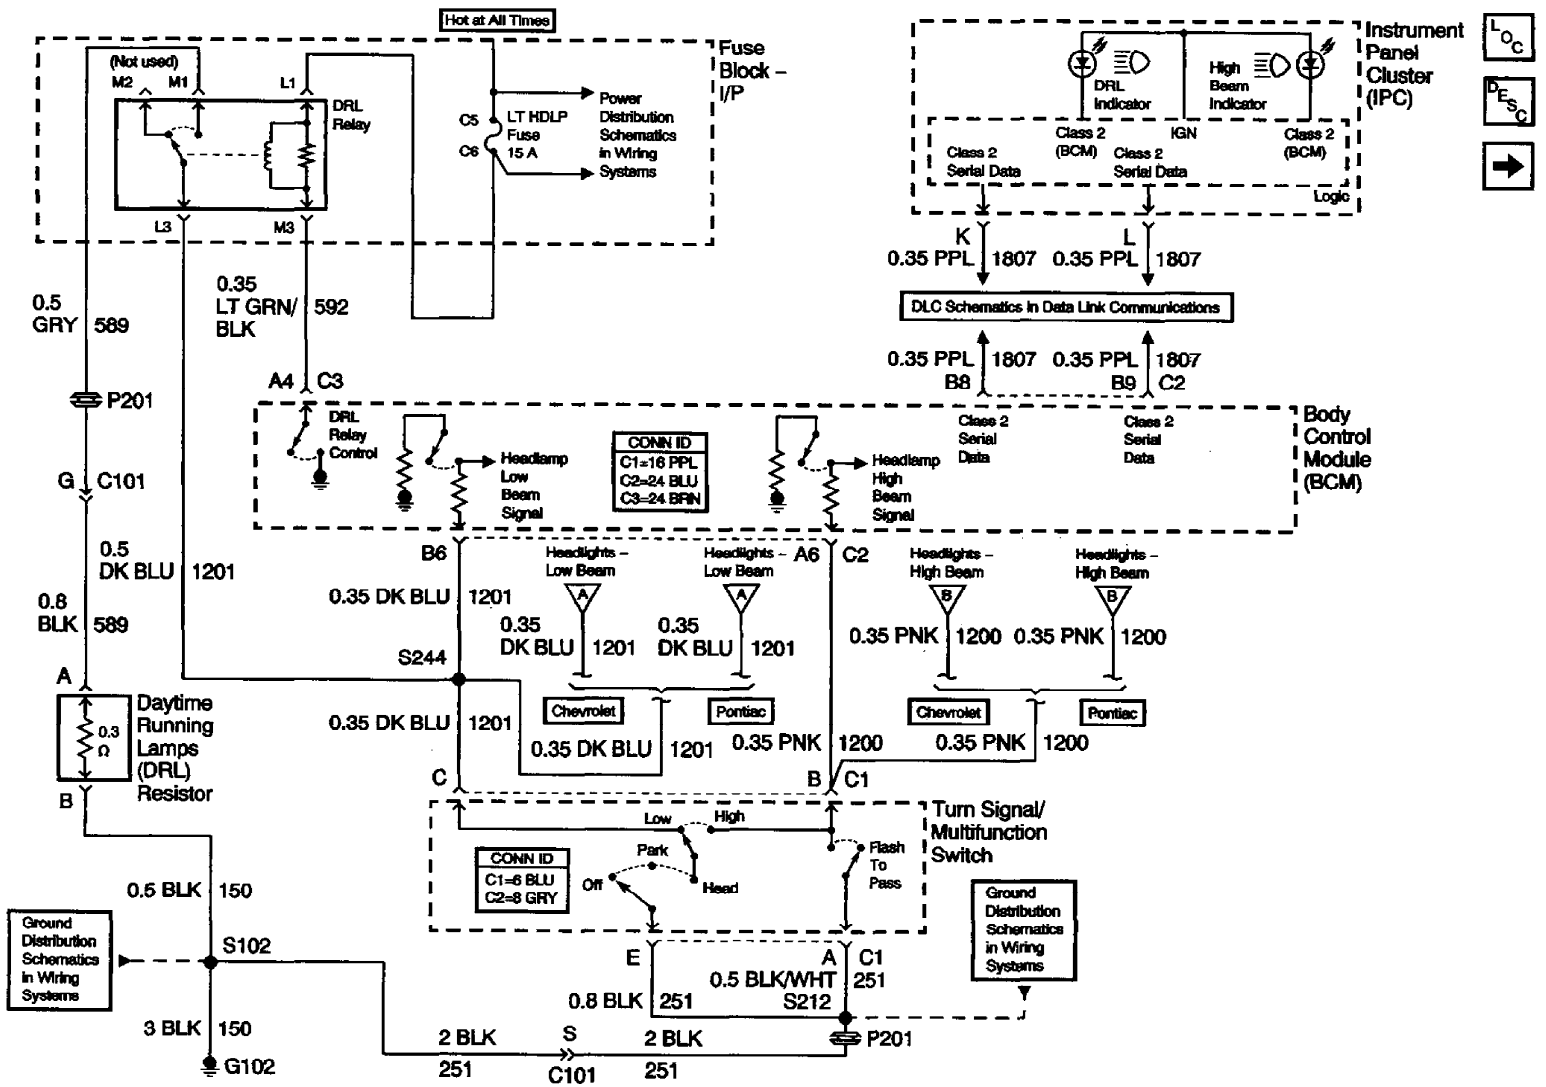

Fig. 1: Headlights/Daytime Running Lights Schematic (Controls And Indicators - Domestic)

GENERAL MOTORS CORP.

2003 Chevrolet Cavalier

G01558712