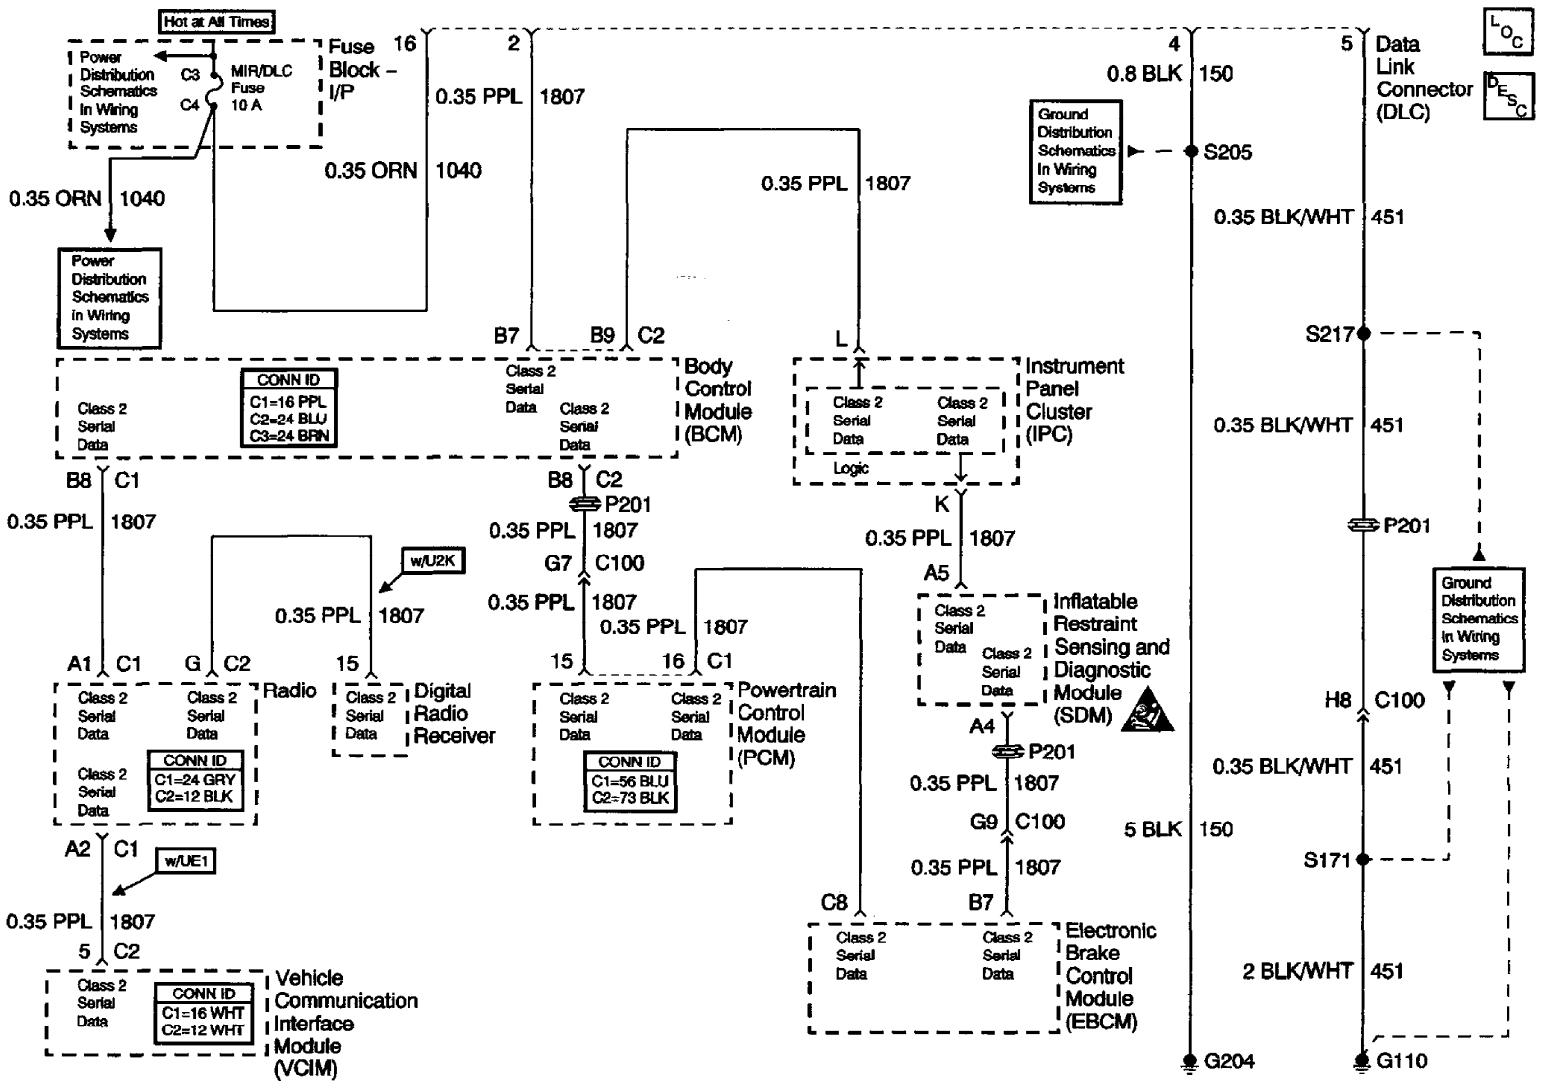

Fig. 2: Data Link Connector (DLC) Schematics
 GENERAL MOTORS CORP.
 2003 Chevrolet Cavalier

G01558692