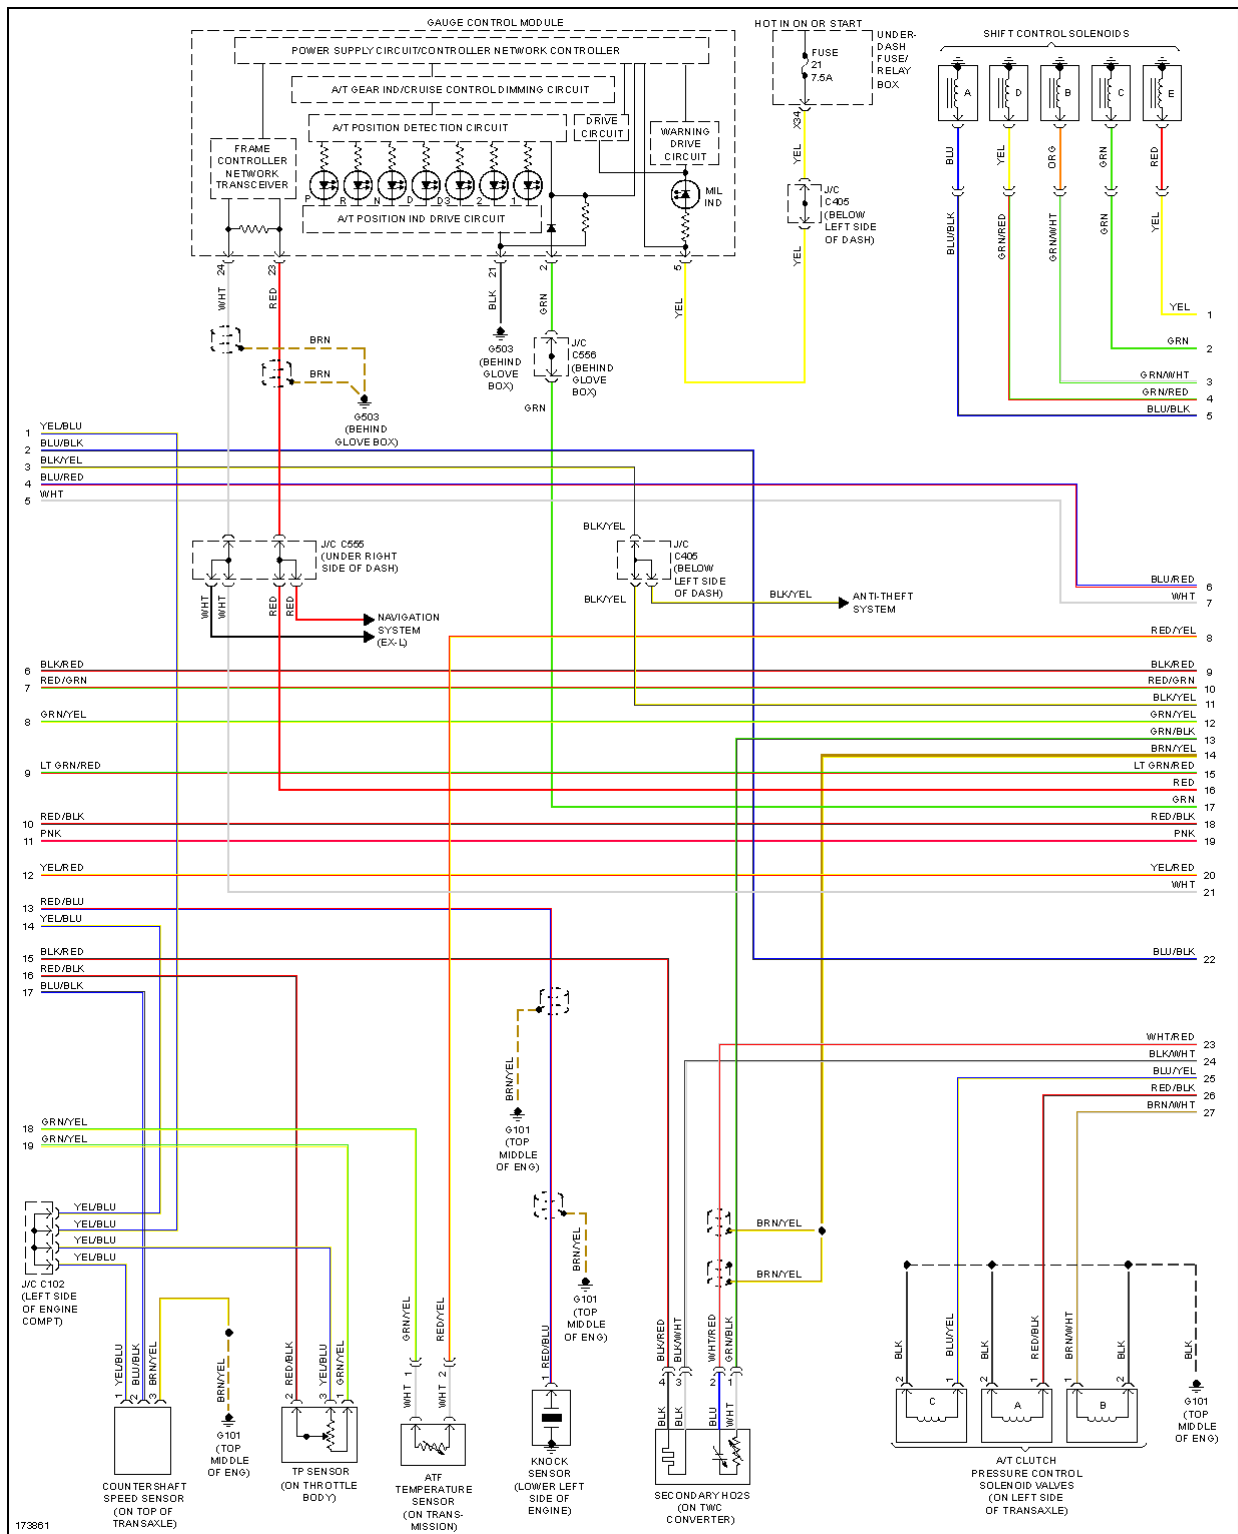

2003 Honda Accord EX

SYSTEM WIRING DIAGRAMS

Fig. 24: 2.4L, Engine Performance Circuit (1 of 4)

2003 Honda Accord EX

SYSTEM WIRING DIAGRAMS

Fig. 25: 2.4L, Engine Performance Circuit (2 of 4)

2003 Honda Accord EX

SYSTEM WIRING DIAGRAMS

Fig. 26: 2.4L, Engine Performance Circuit (3 of 4)

2003 Honda Accord EX

SYSTEM WIRING DIAGRAMS

Fig. 27: 2.4L, Engine Performance Circuit (4 of 4)