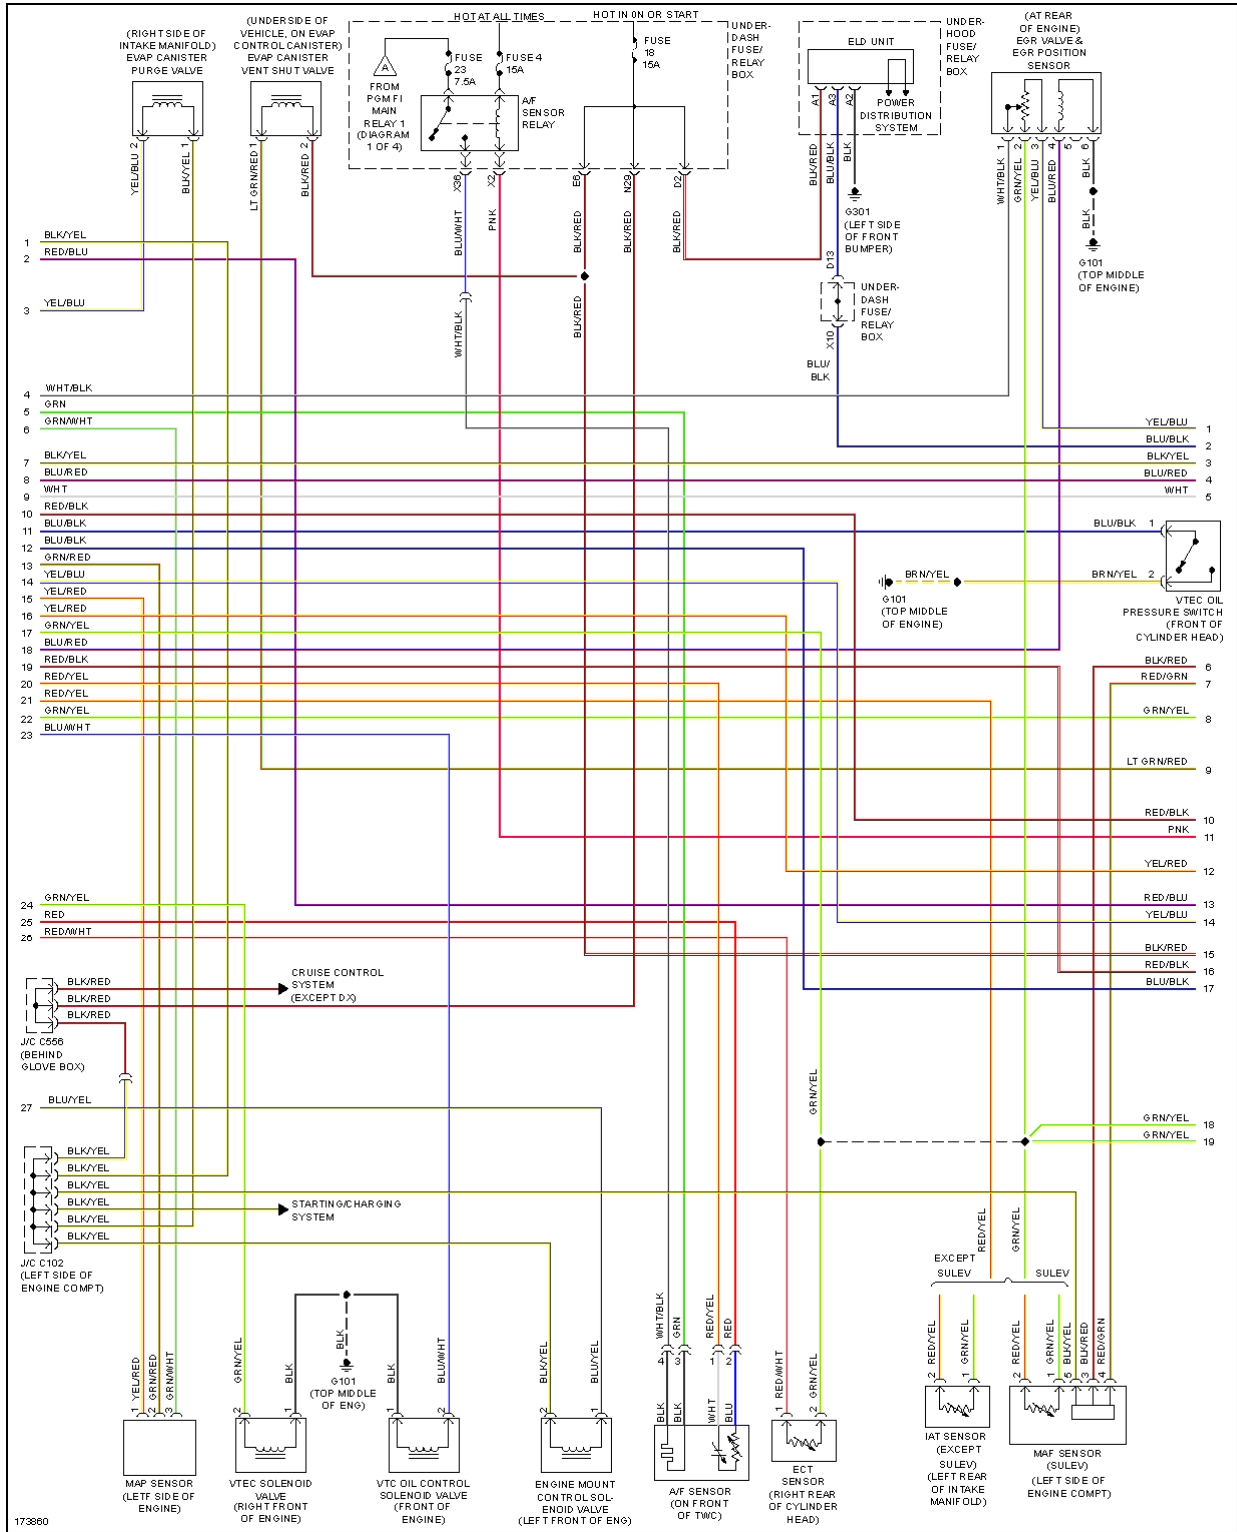

2003 Honda Accord EX

SYSTEM WIRING DIAGRAMS

Fig. 24: 2.4L, Engine Performance Circuit (1 of 4)

2003 Honda Accord EX

SYSTEM WIRING DIAGRAMS

Fig. 25: 2.4L, Engine Performance Circuit (2 of 4)

2003 Honda Accord EX

SYSTEM WIRING DIAGRAMS

Fig. 26: 2.4L, Engine Performance Circuit (3 of 4)

2003 Honda Accord EX

SYSTEM WIRING DIAGRAMS

Fig. 27: 2.4L, Engine Performance Circuit (4 of 4)