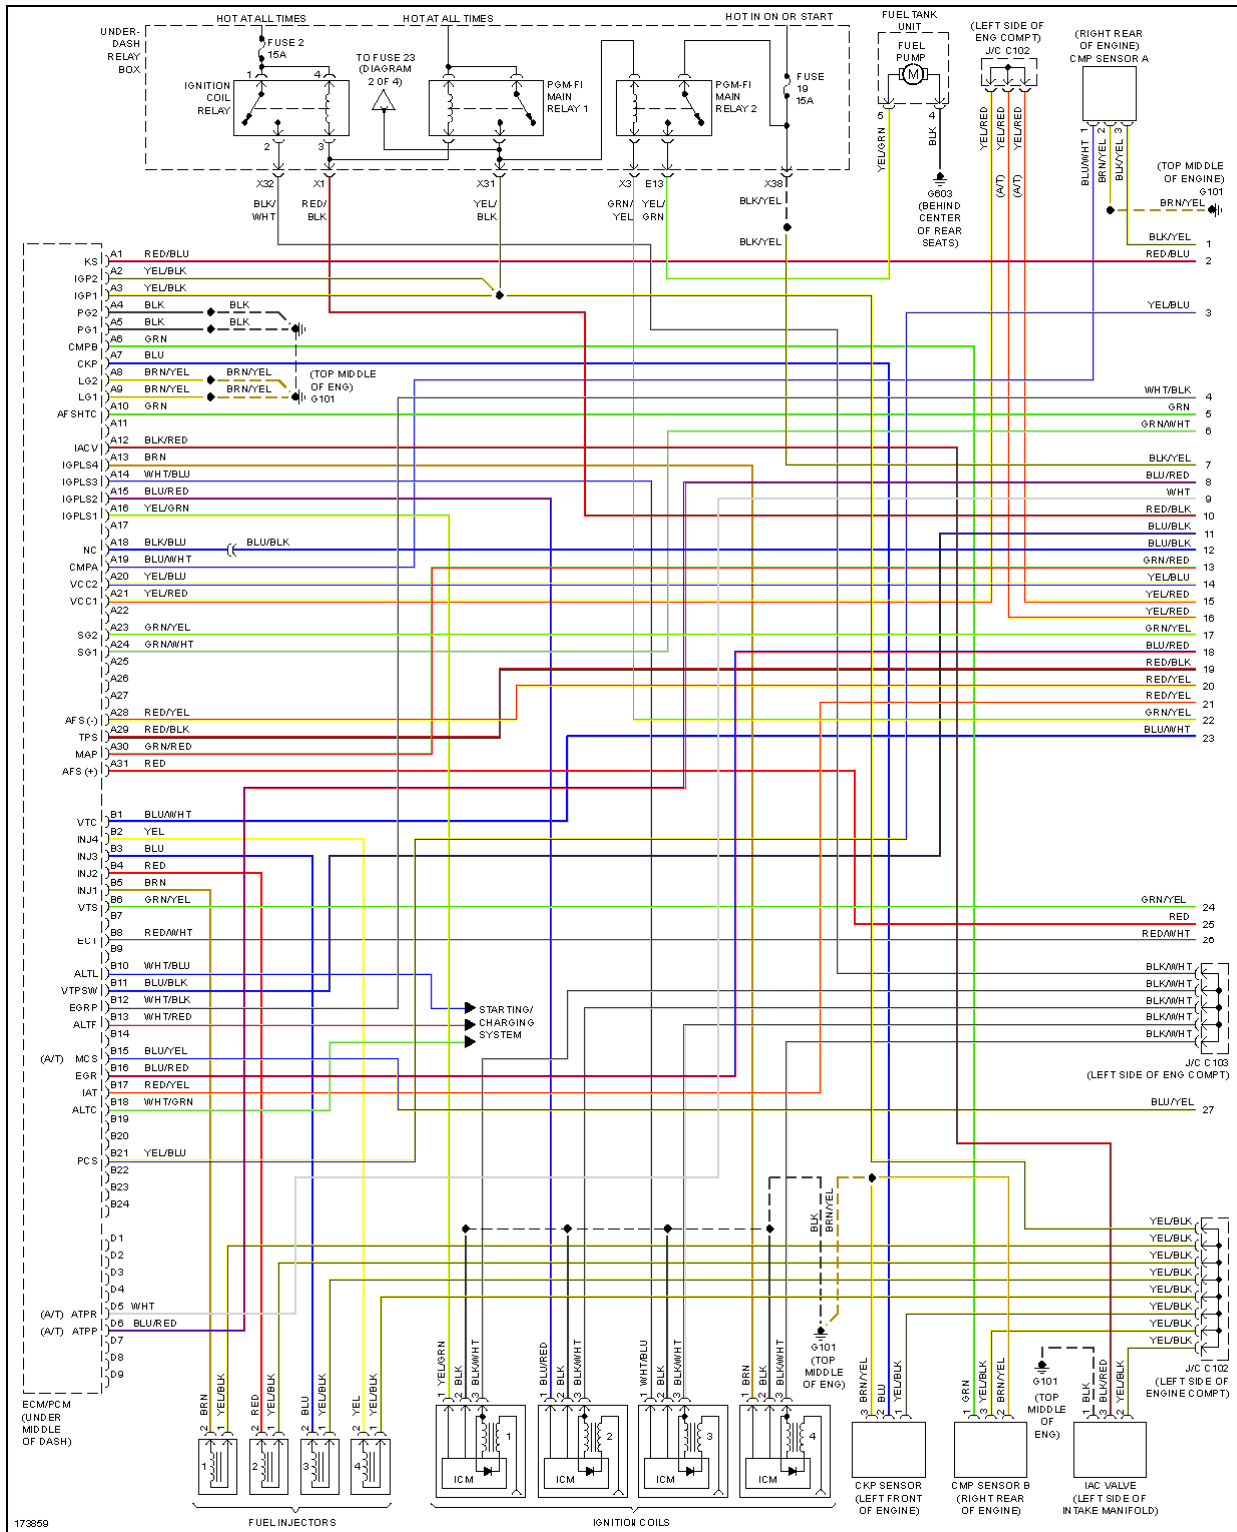

2003 Honda Accord EX

SYSTEM WIRING DIAGRAMS

Fig. 24: 2.4L, Engine Performance Circuit (1 of 4)

2003 Honda Accord EX

SYSTEM WIRING DIAGRAMS

Fig. 25: 2.4L, Engine Performance Circuit (2 of 4)

2003 Honda Accord EX

SYSTEM WIRING DIAGRAMS

Fig. 26: 2.4L, Engine Performance Circuit (3 of 4)

2003 Honda Accord EX

SYSTEM WIRING DIAGRAMS

Fig. 27: 2.4L, Engine Performance Circuit (4 of 4)